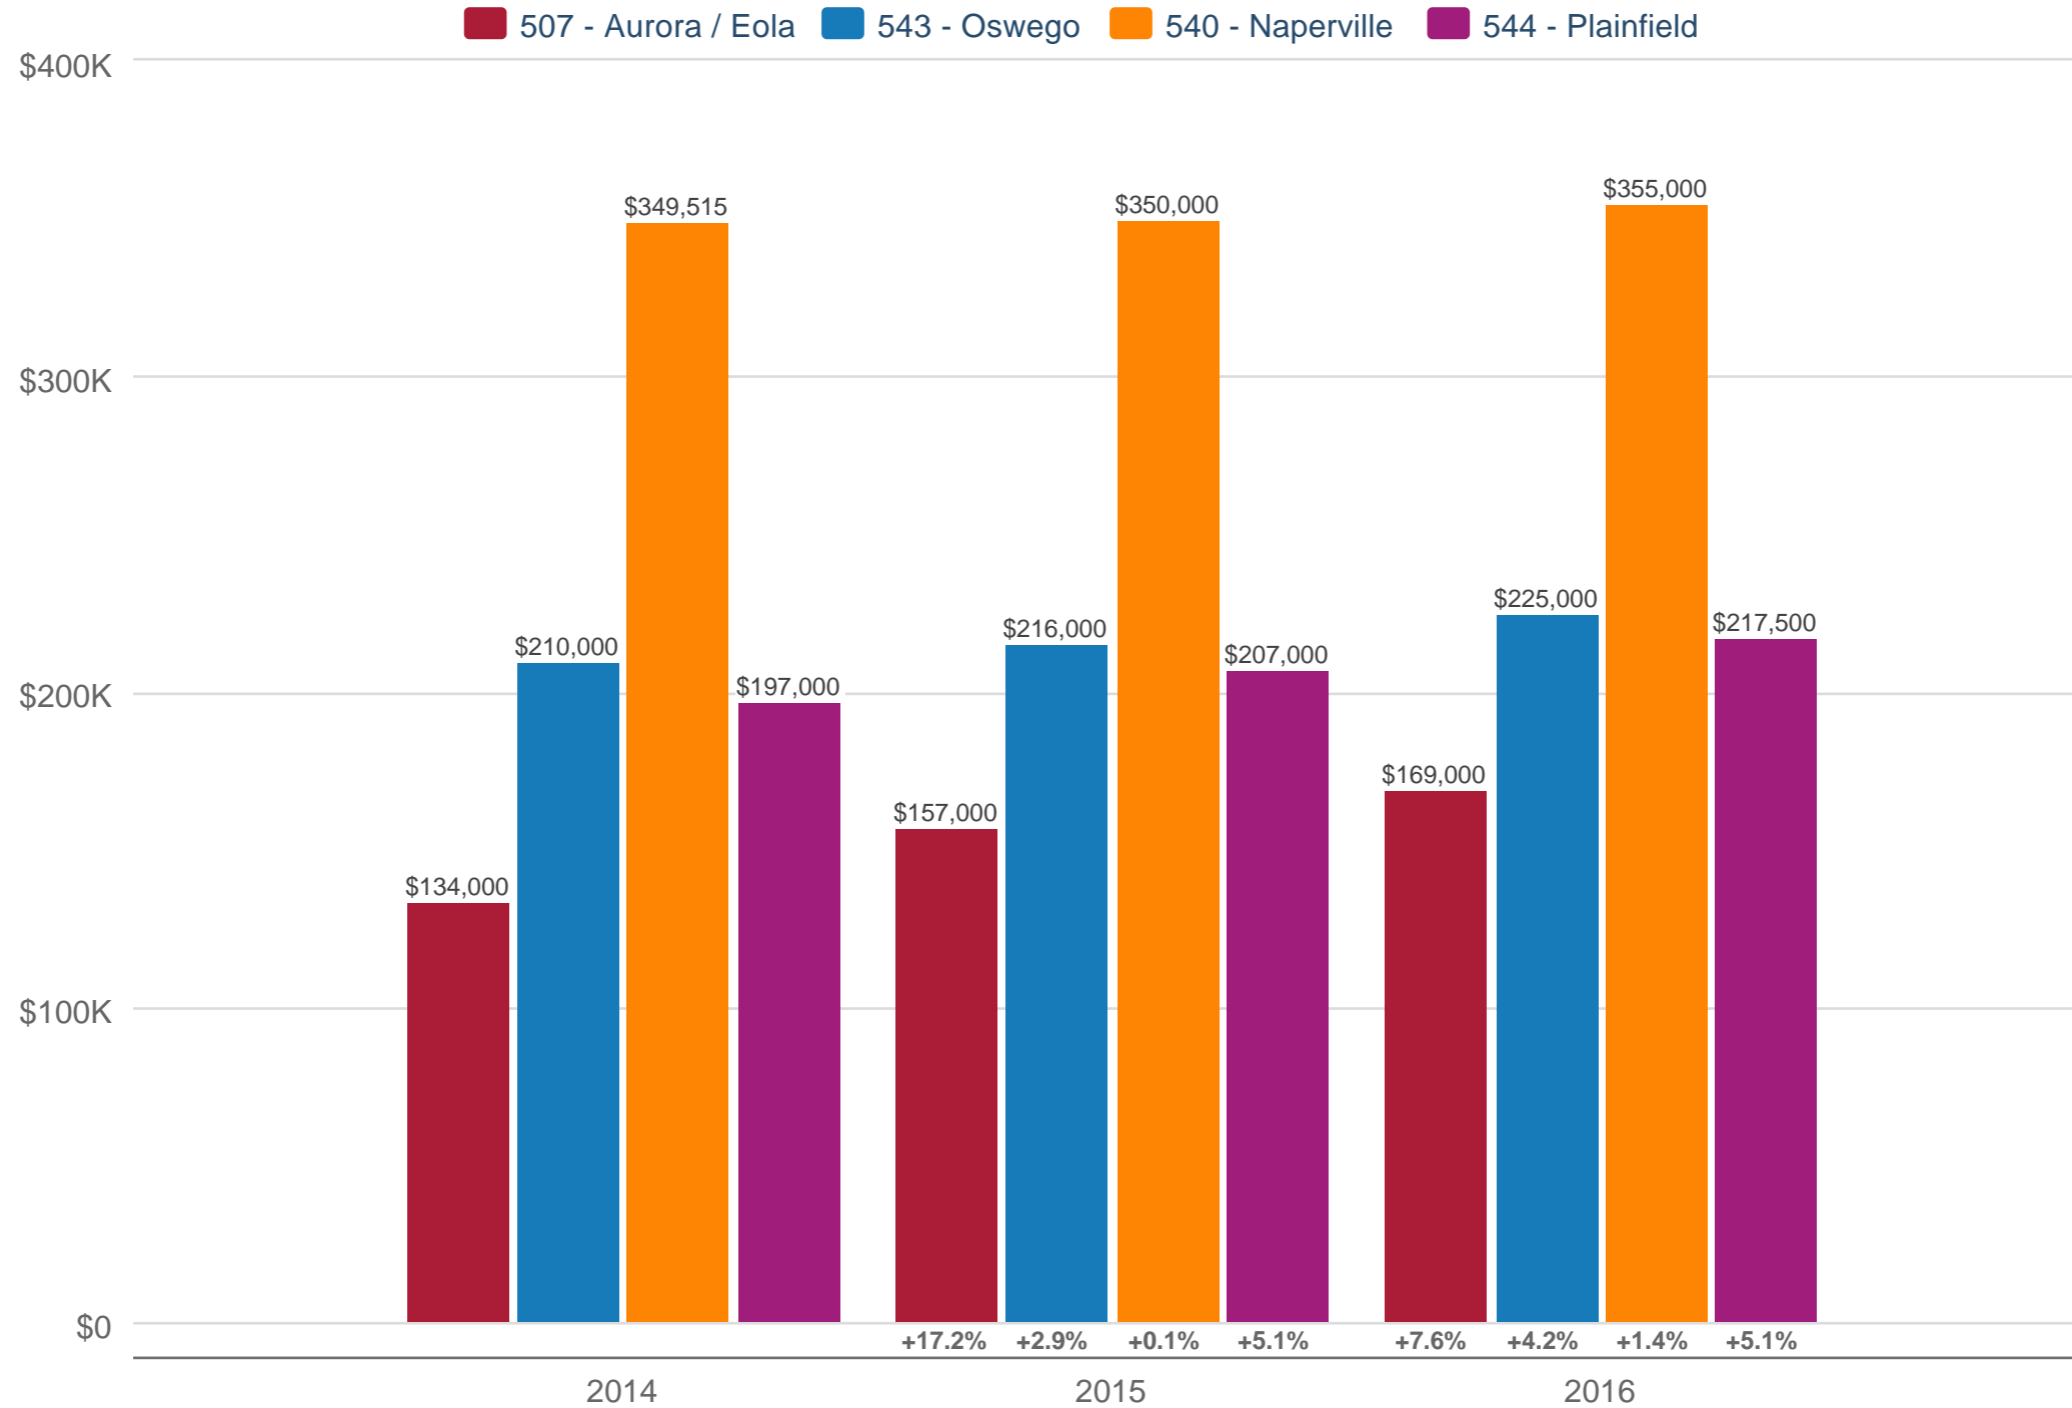

Stella Brown

Broker - Real People Realty

Office: (815) 469-7449

Cell: (630) 885-1589

PartnerRealtors@gmail.com

www.PartnerRealtors.com

September Median Sales Price

507 - Aurora / Eola & 543 - Oswego & 540 - Naperville & 544 - Plainfield: Single Family

Each data point is 12 months of activity. Data is from October 13, 2016.

All data from MRED. Data deemed reliable but not guaranteed. InfoSparks © 2024 ShowingTime.