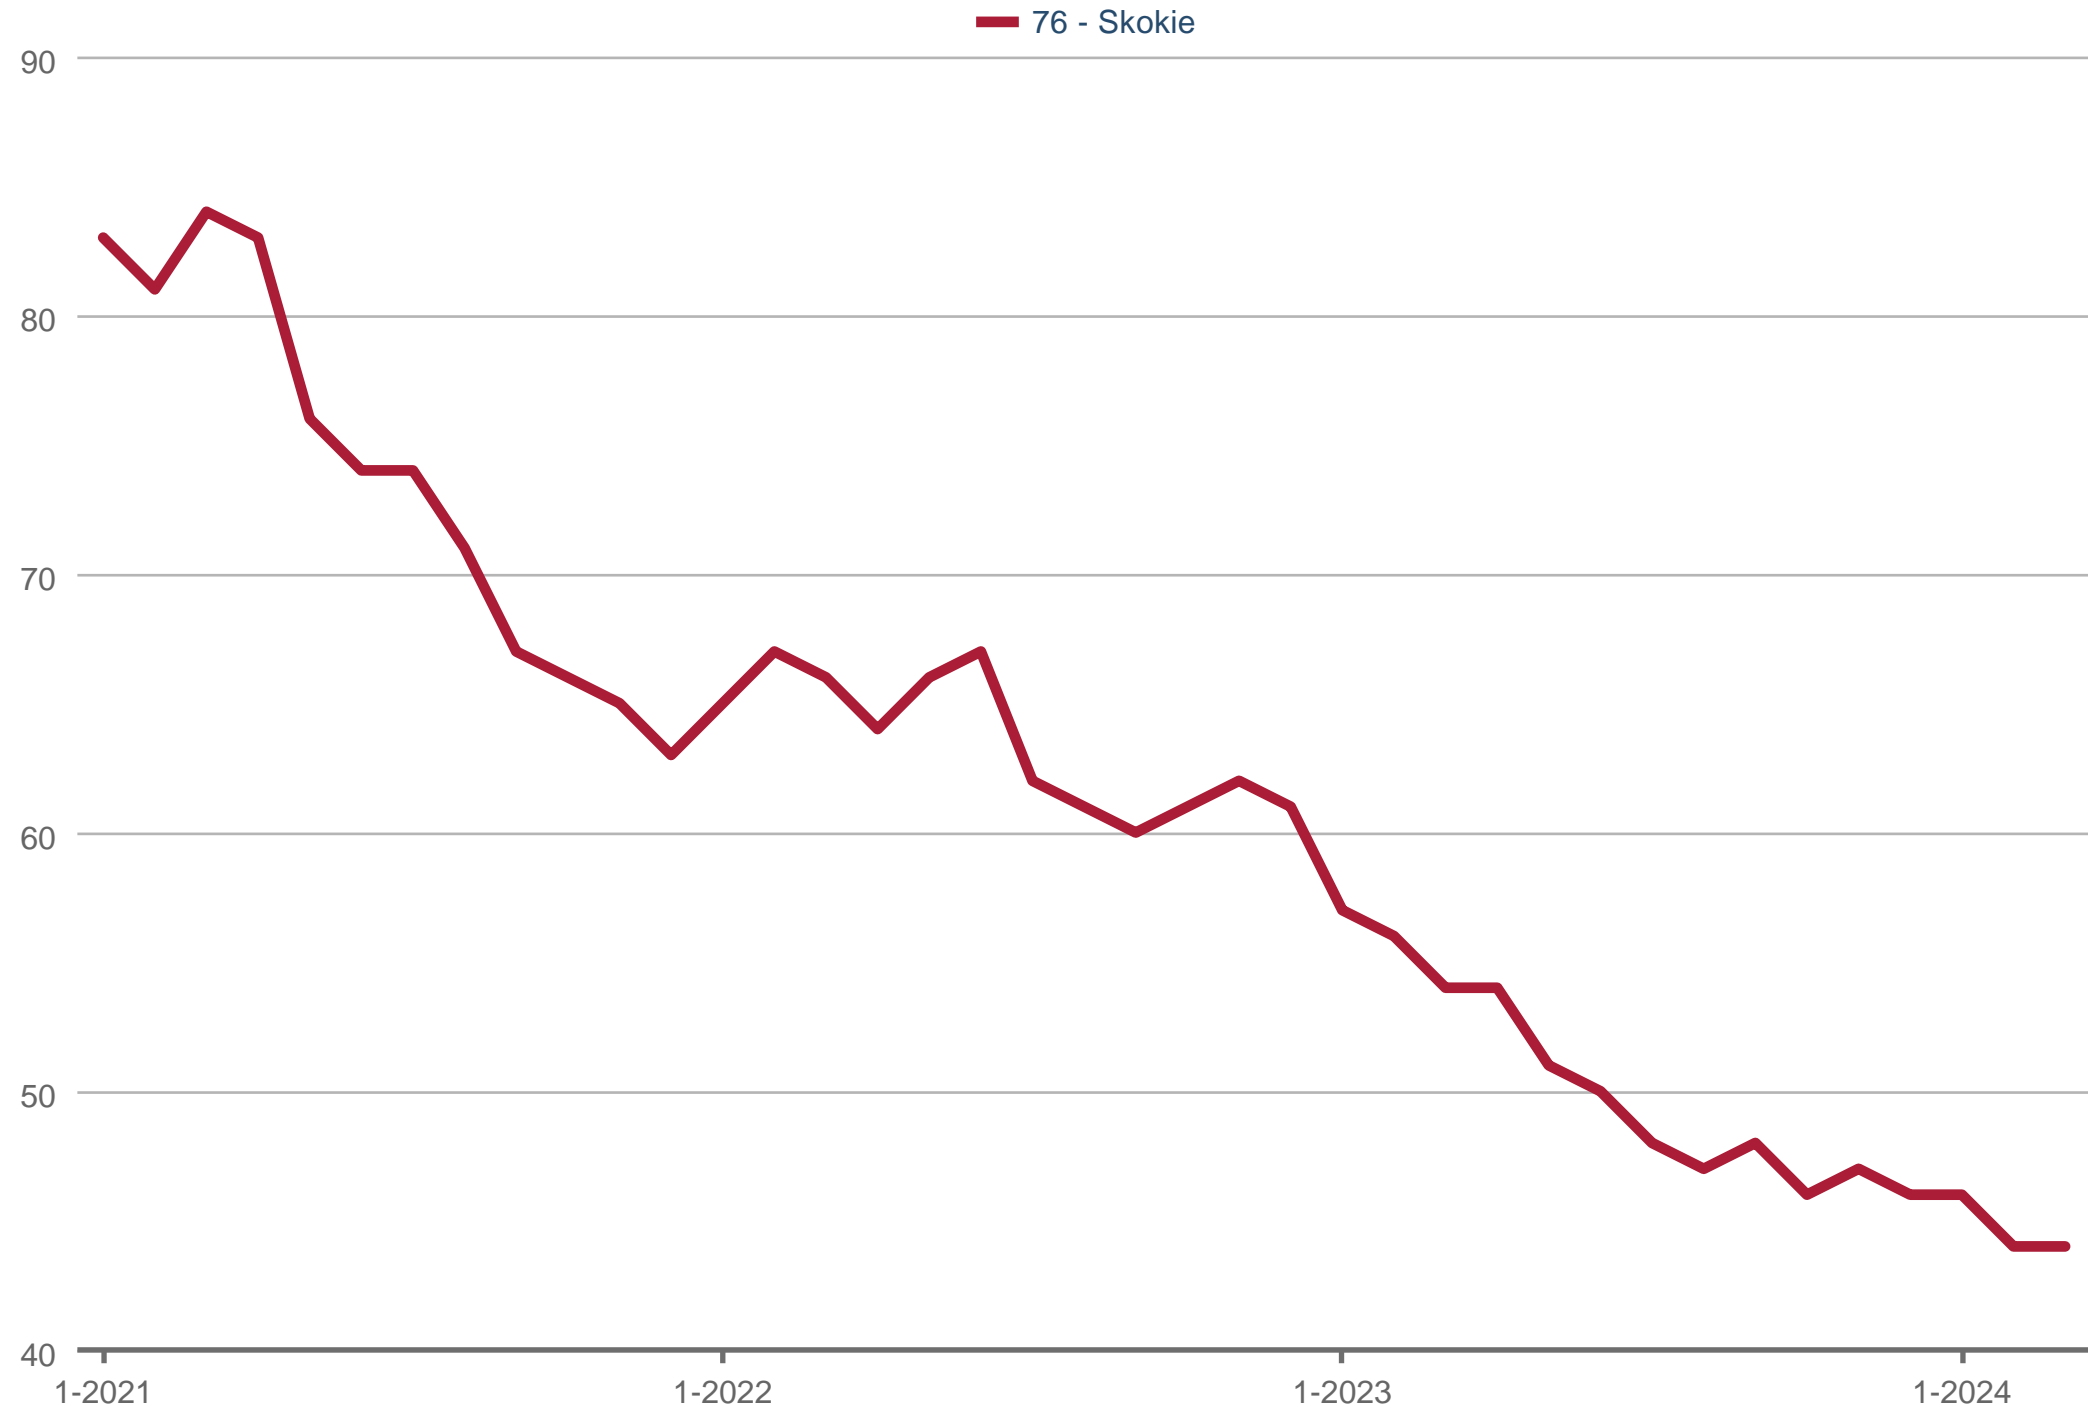

### Average Market Time

76 - Skokie: Single Family, Attached Single-Family

Each data point is 12 months of activity. Data is from April 26, 2024.