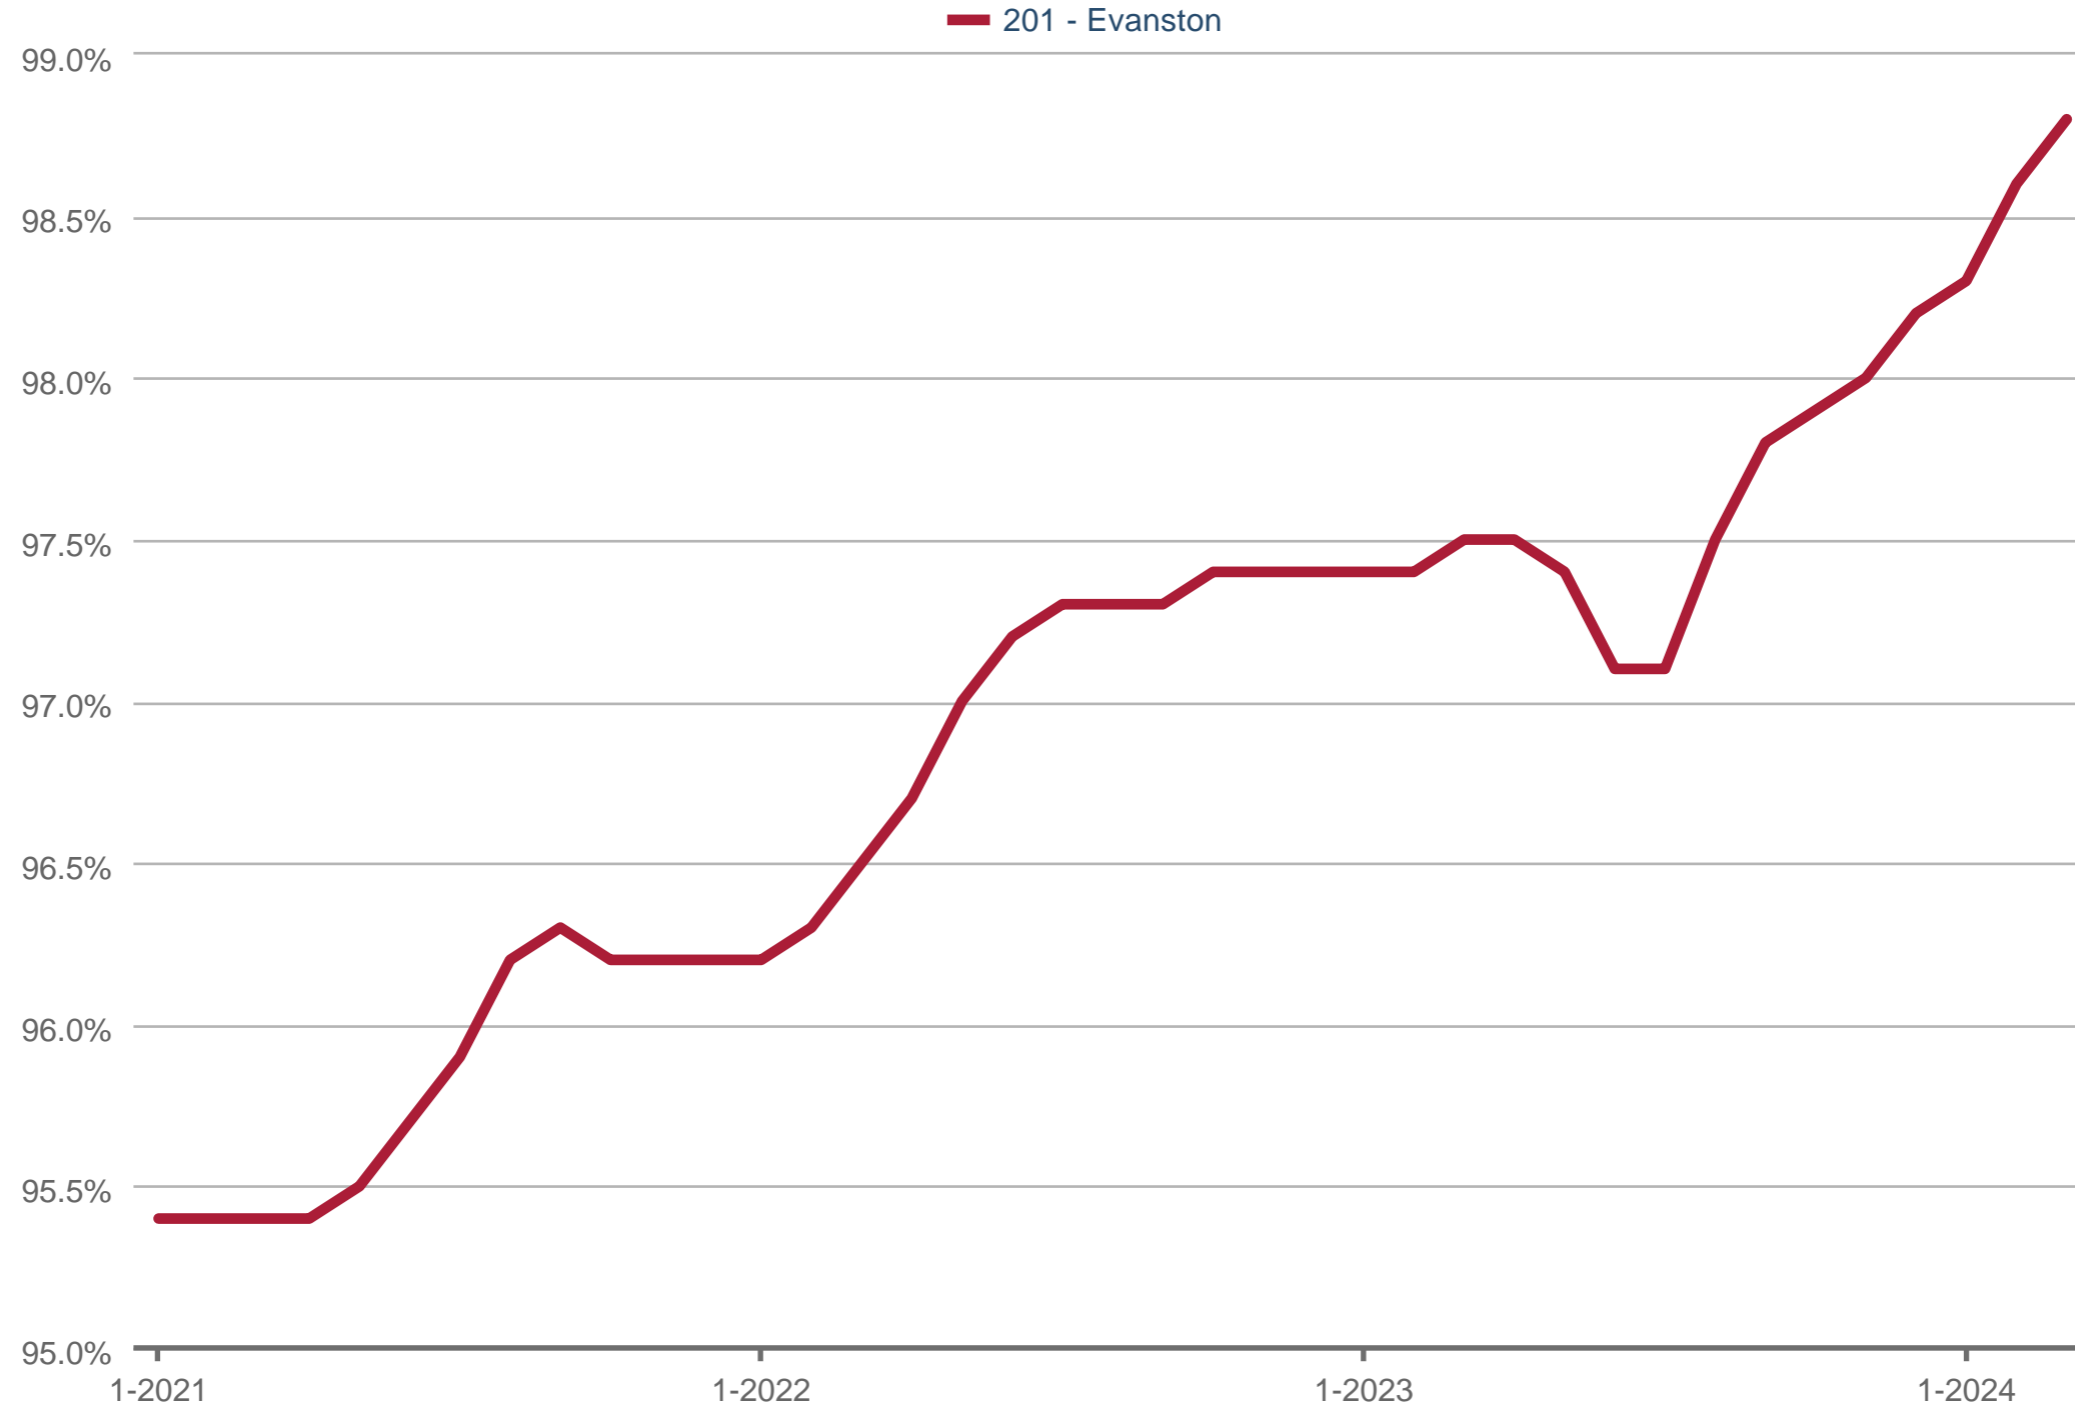

Average Percent of Original Price

201 - Evanston: Single Family, Attached Single-Family
Each data point is 12 months of activity. Data is from April 26, 2024.