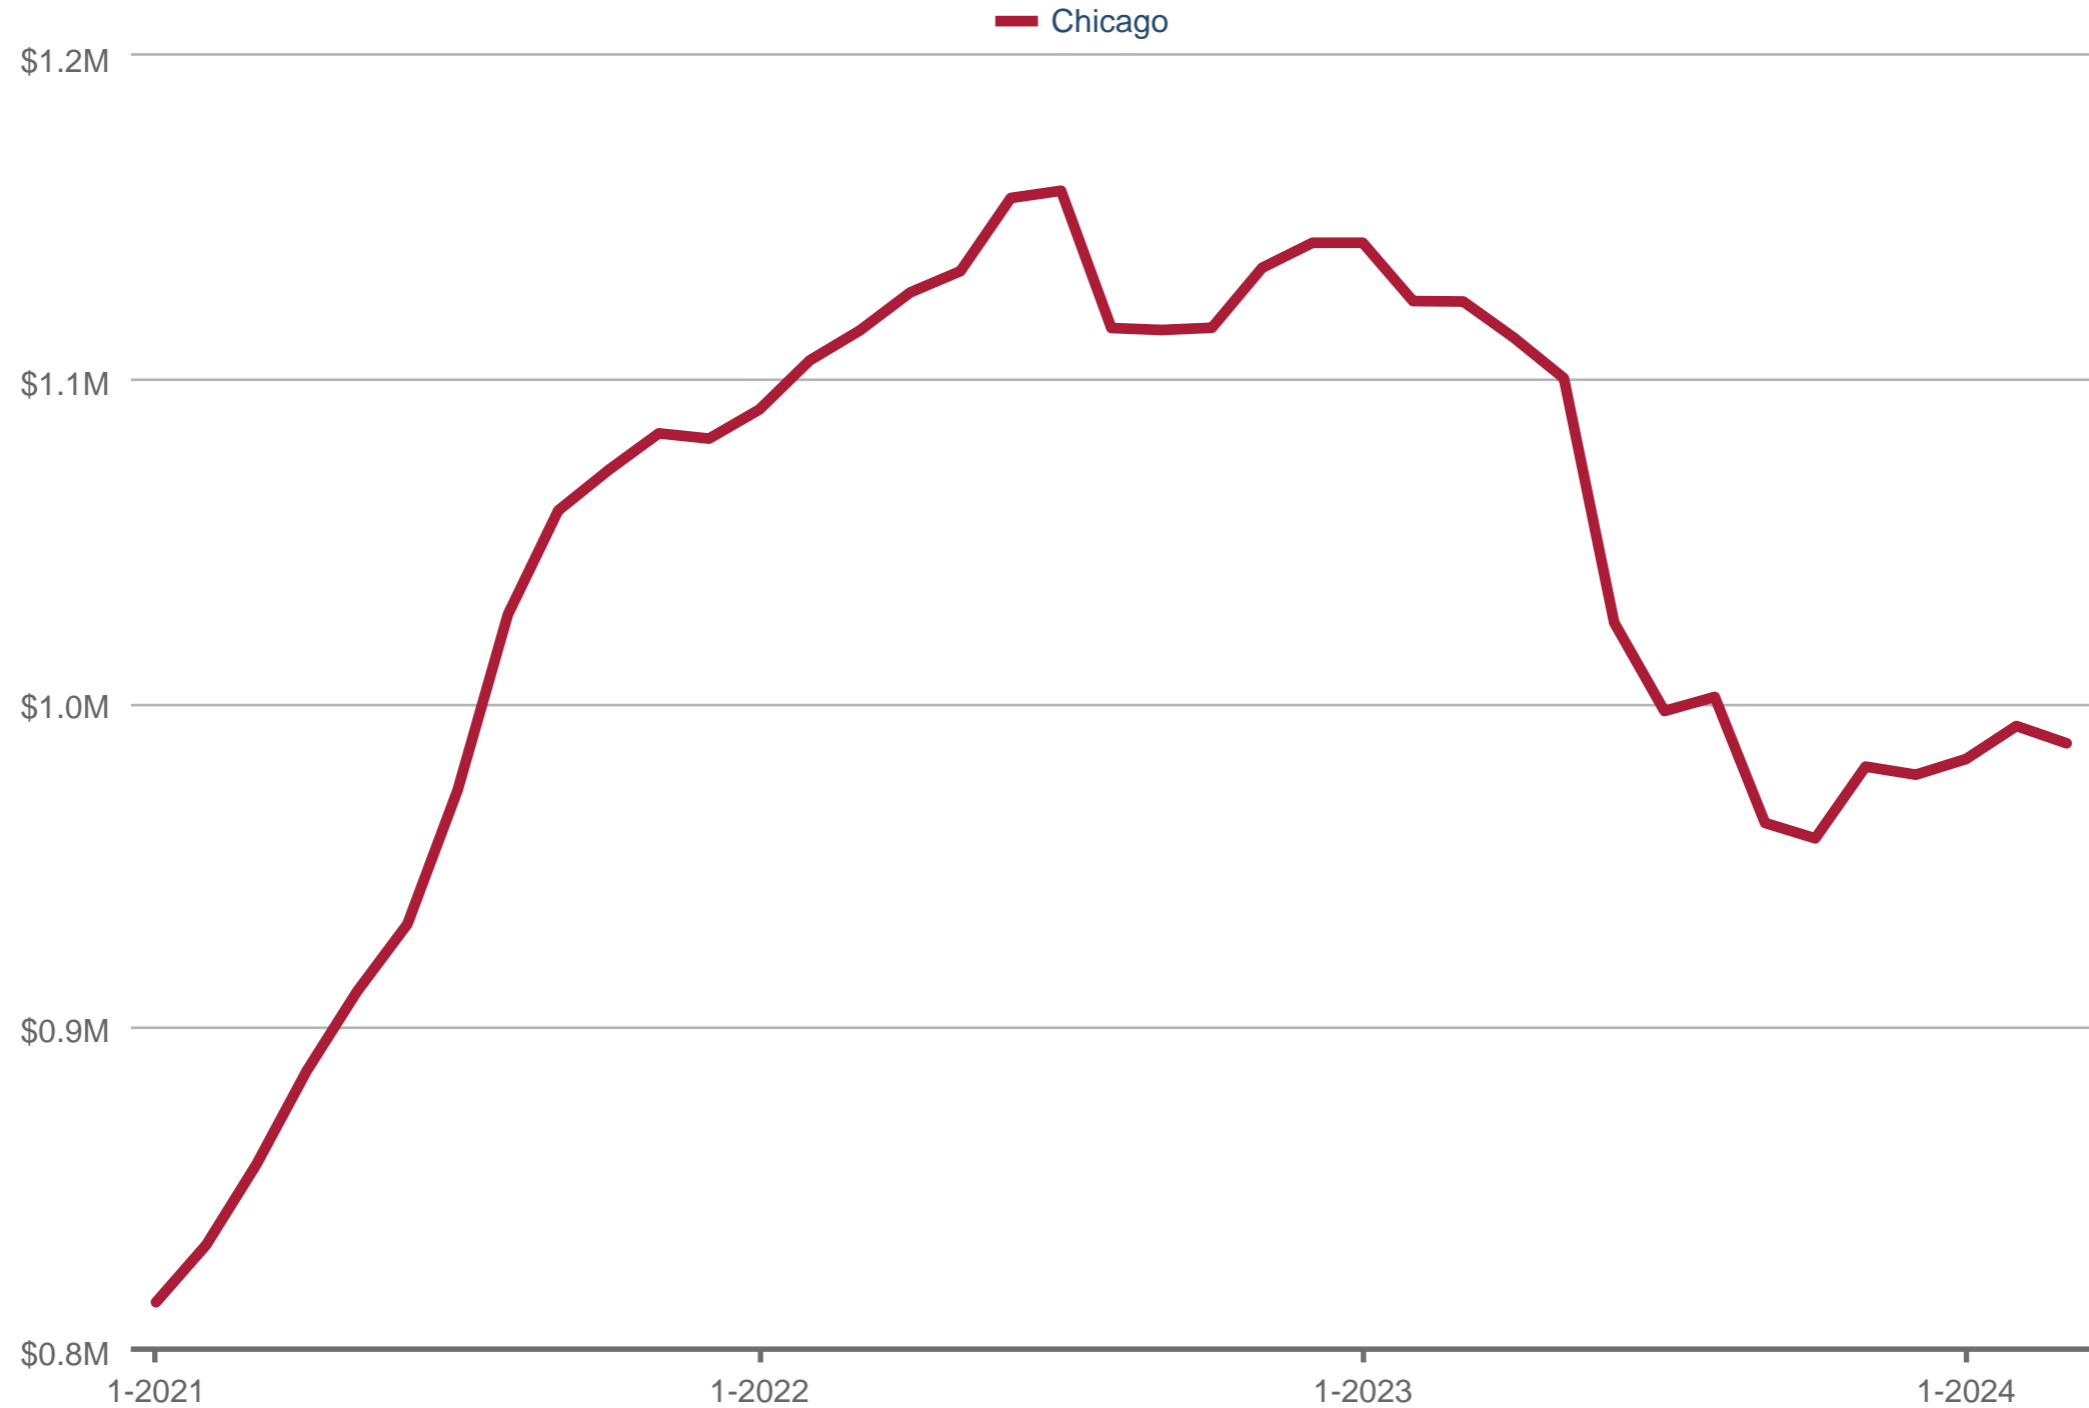

Chicago: New Construction, Single Family, Attached Single-Family

Each data point is 12 months of activity. Data is from April 26, 2024.

All data from MRED. Data deemed reliable but not guaranteed. InfoSparks © 2024 ShowingTime.