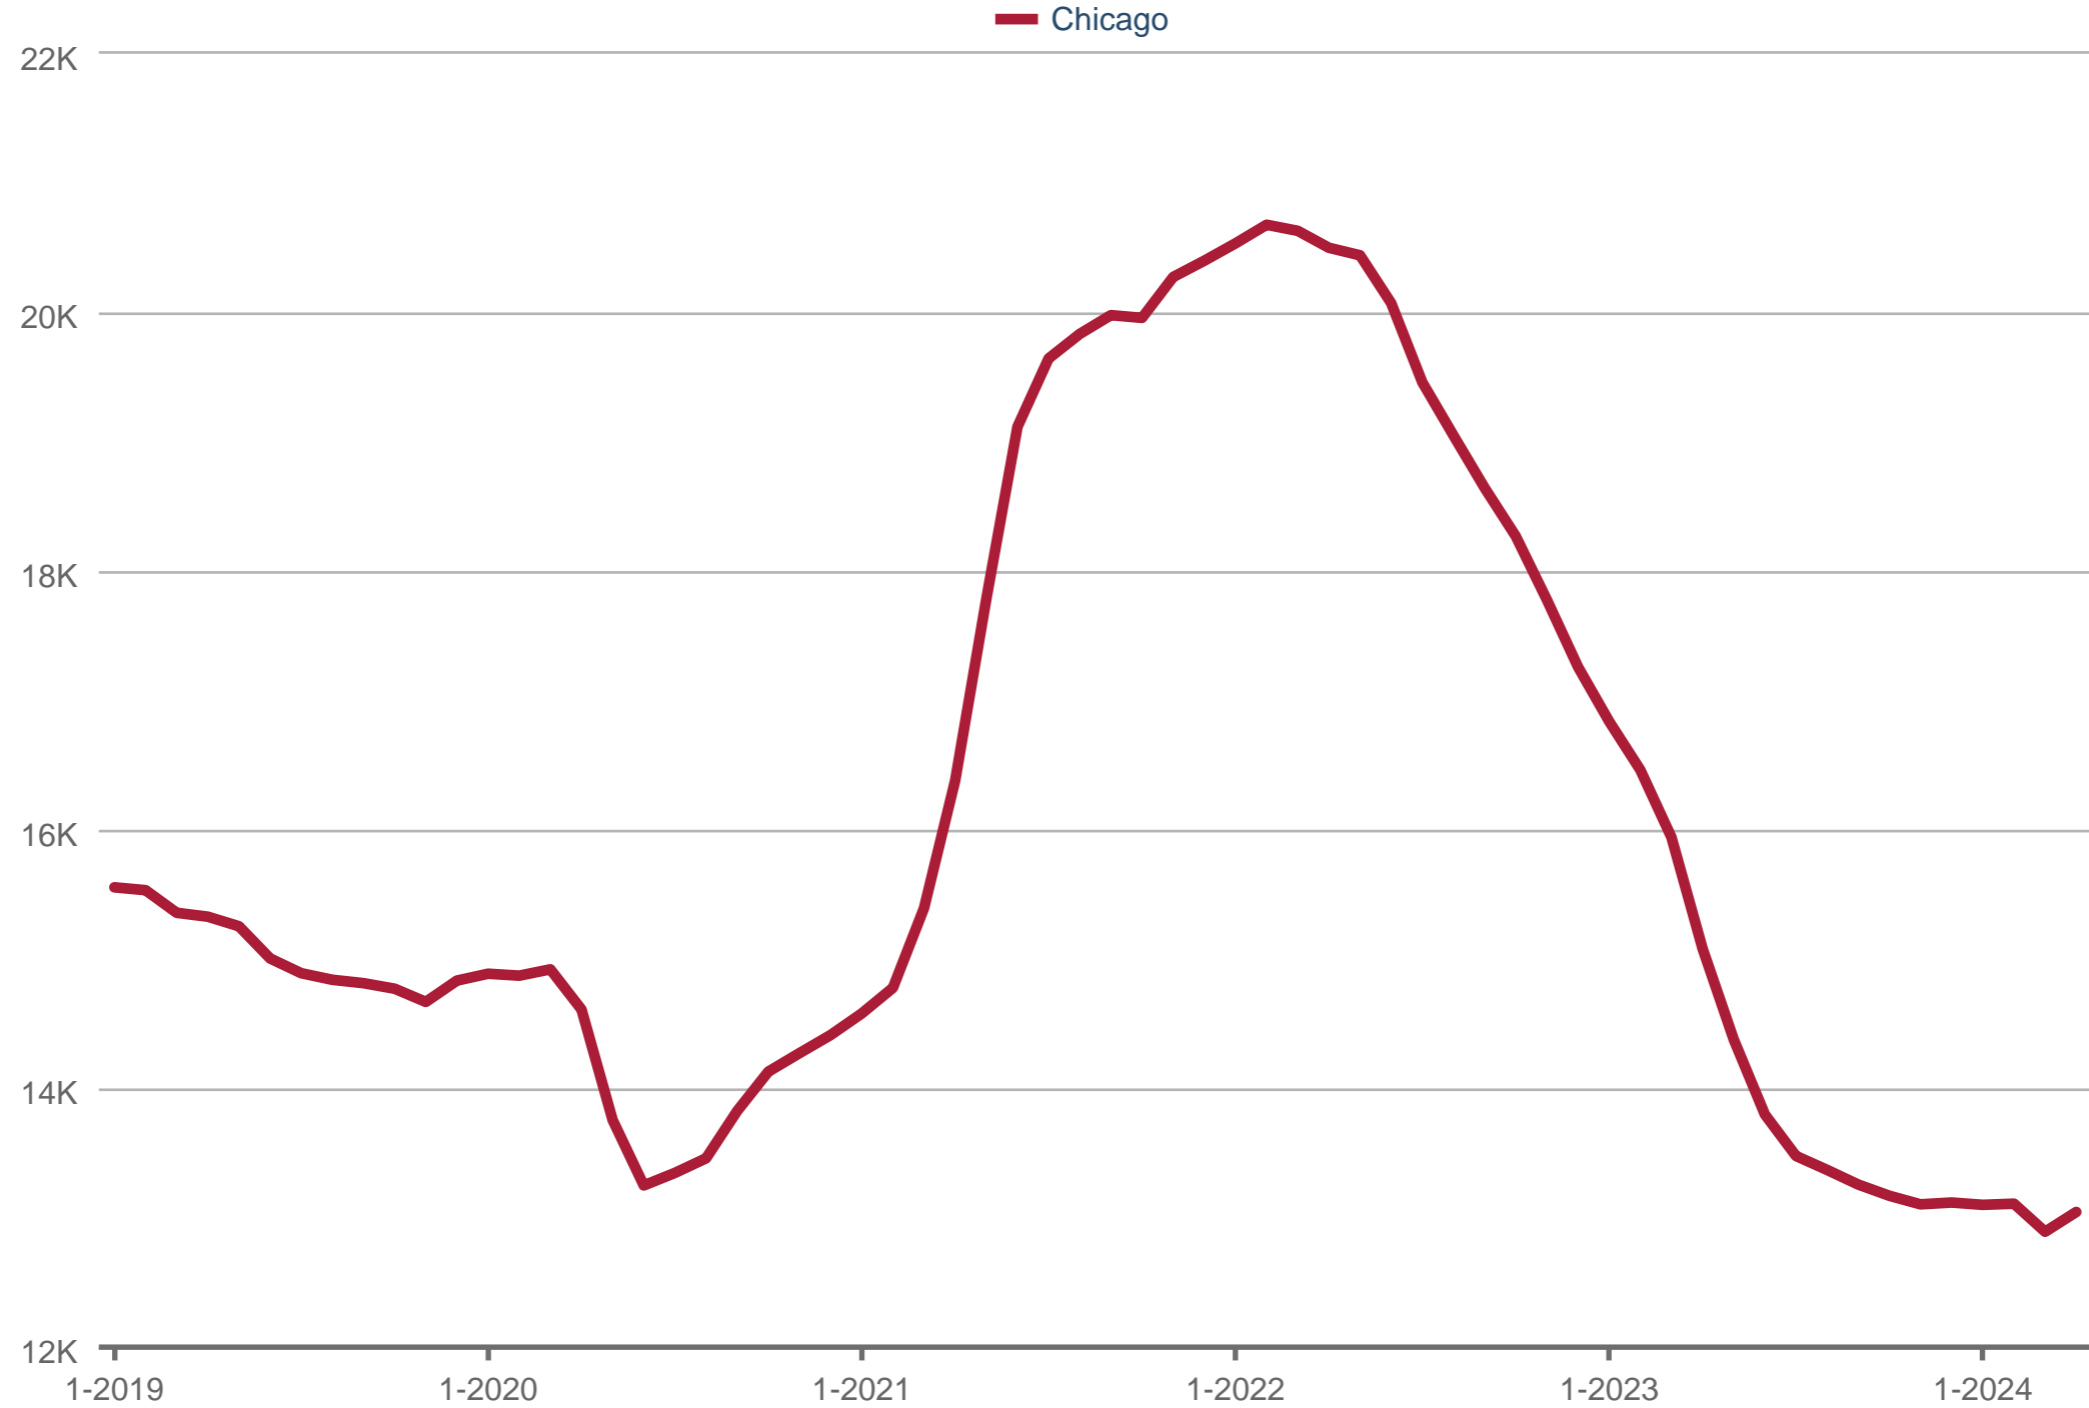

James Gramata

Team Managing Broker - @properties Christie's International Real Estate

Office: (773) 270-2474

jim@atproperties.com

www.TeamGramata.com

Your Neighborhood Real Estate Professional

Closed Sales

Chicago: Resale, Single Family, Attached Single-Family

Each data point is 12 months of activity. Data is from May 8, 2024.

All data from MRED. Data deemed reliable but not guaranteed. InfoSparks © 2024 ShowingTime.