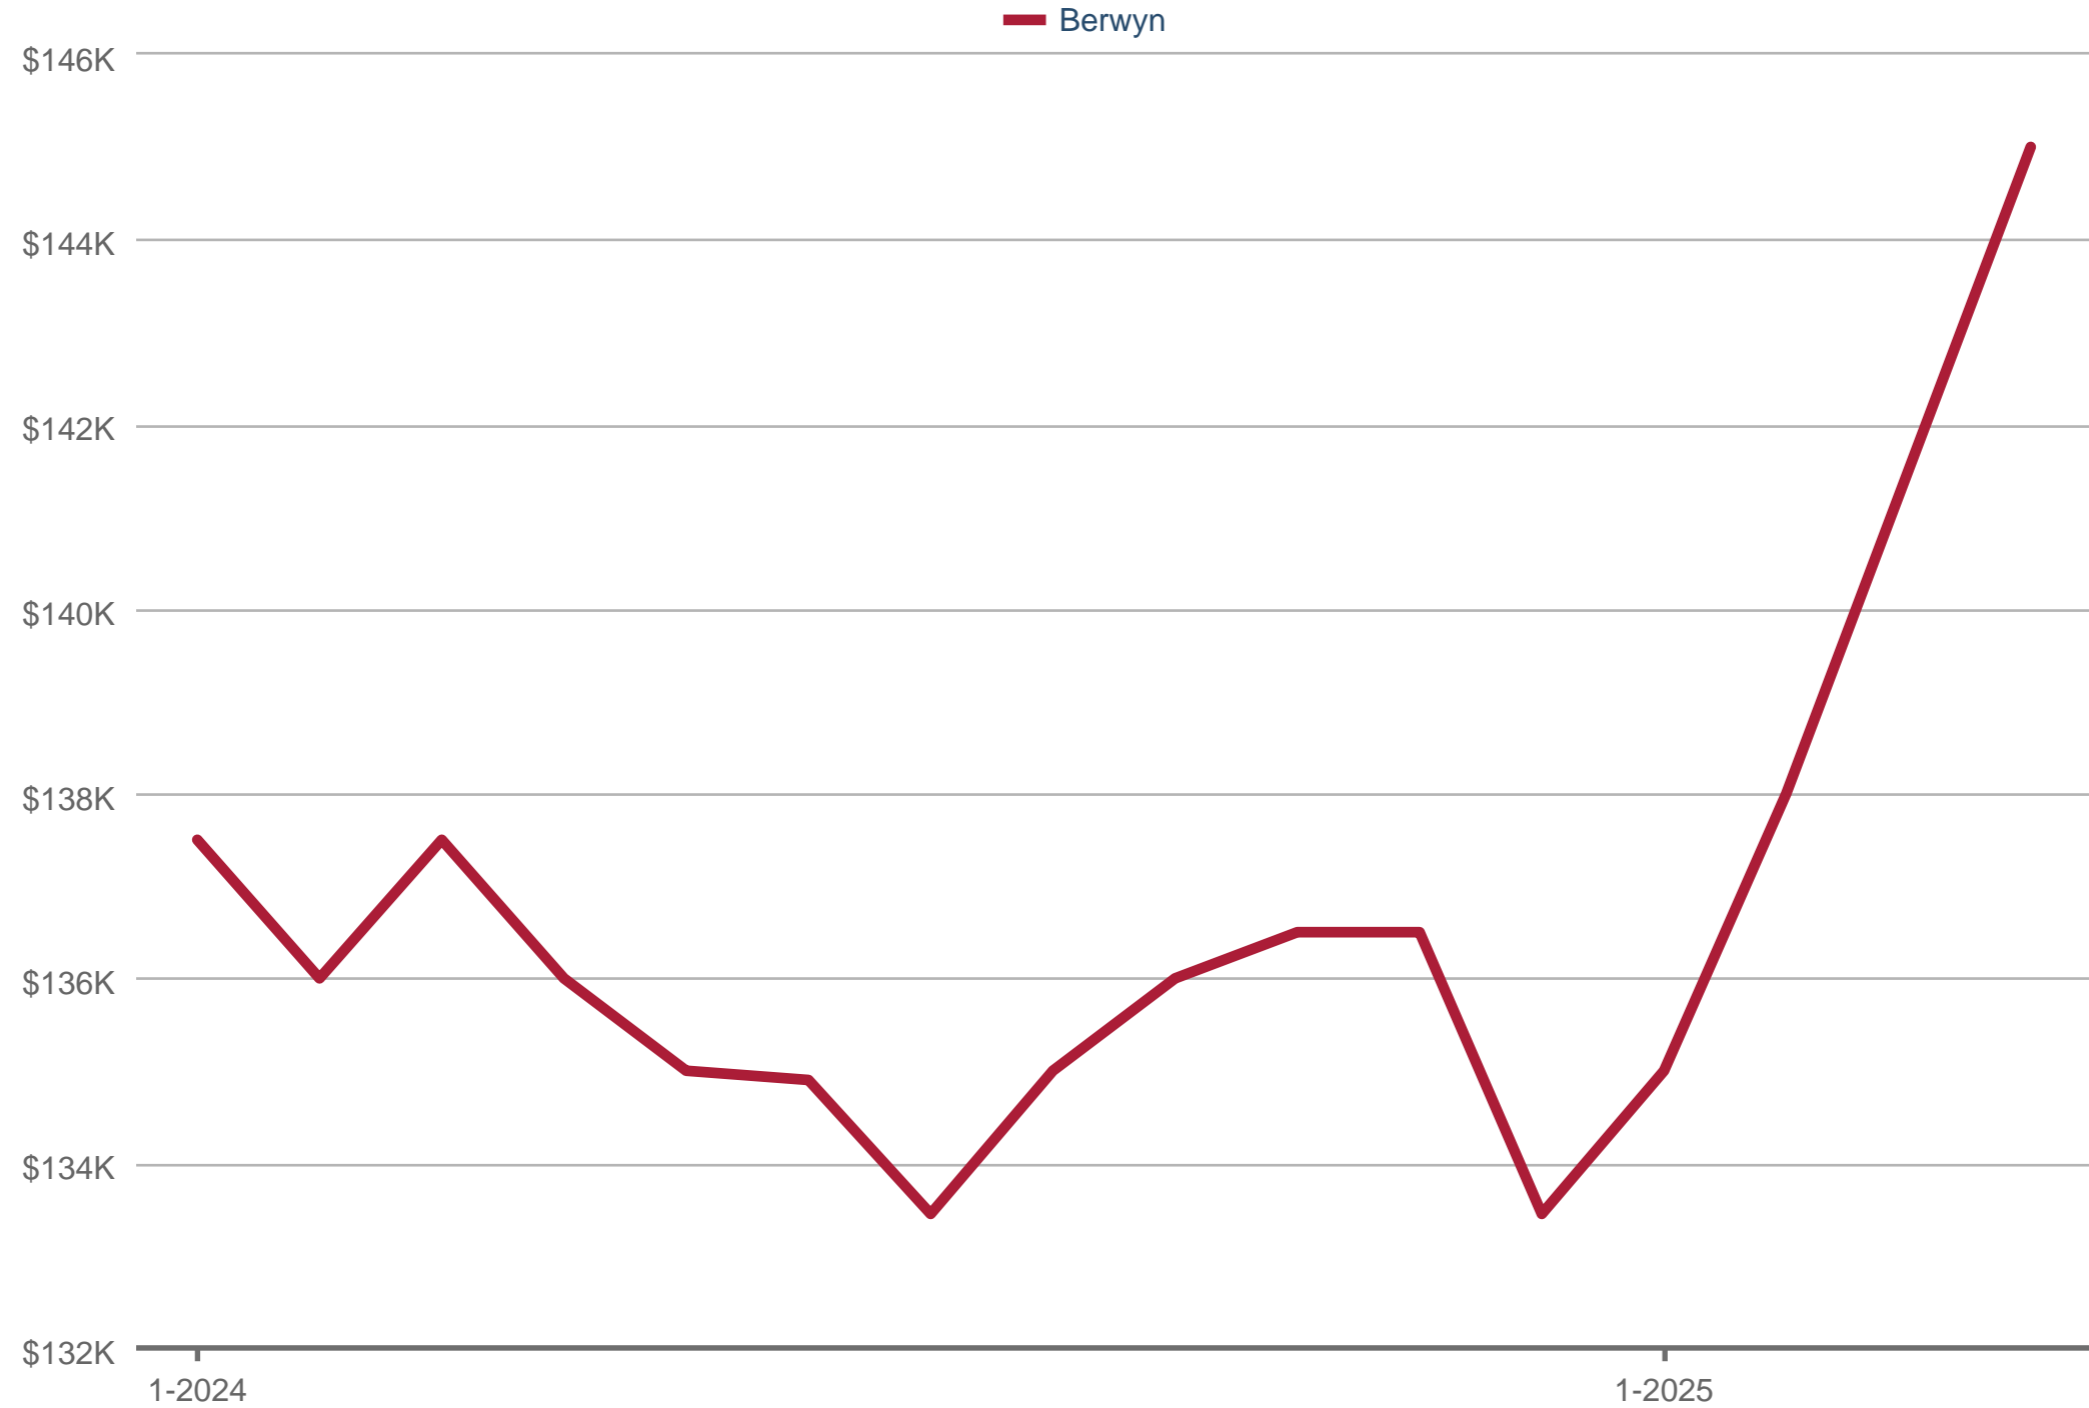

Median Sales Price

Berwyn: Single Family, Attached Single-Family

Each data point is 12 months of activity. Data is from May 17, 2025.

All data from MRED. Data deemed reliable but not guaranteed. InfoSparks © 2025 ShowingTime.