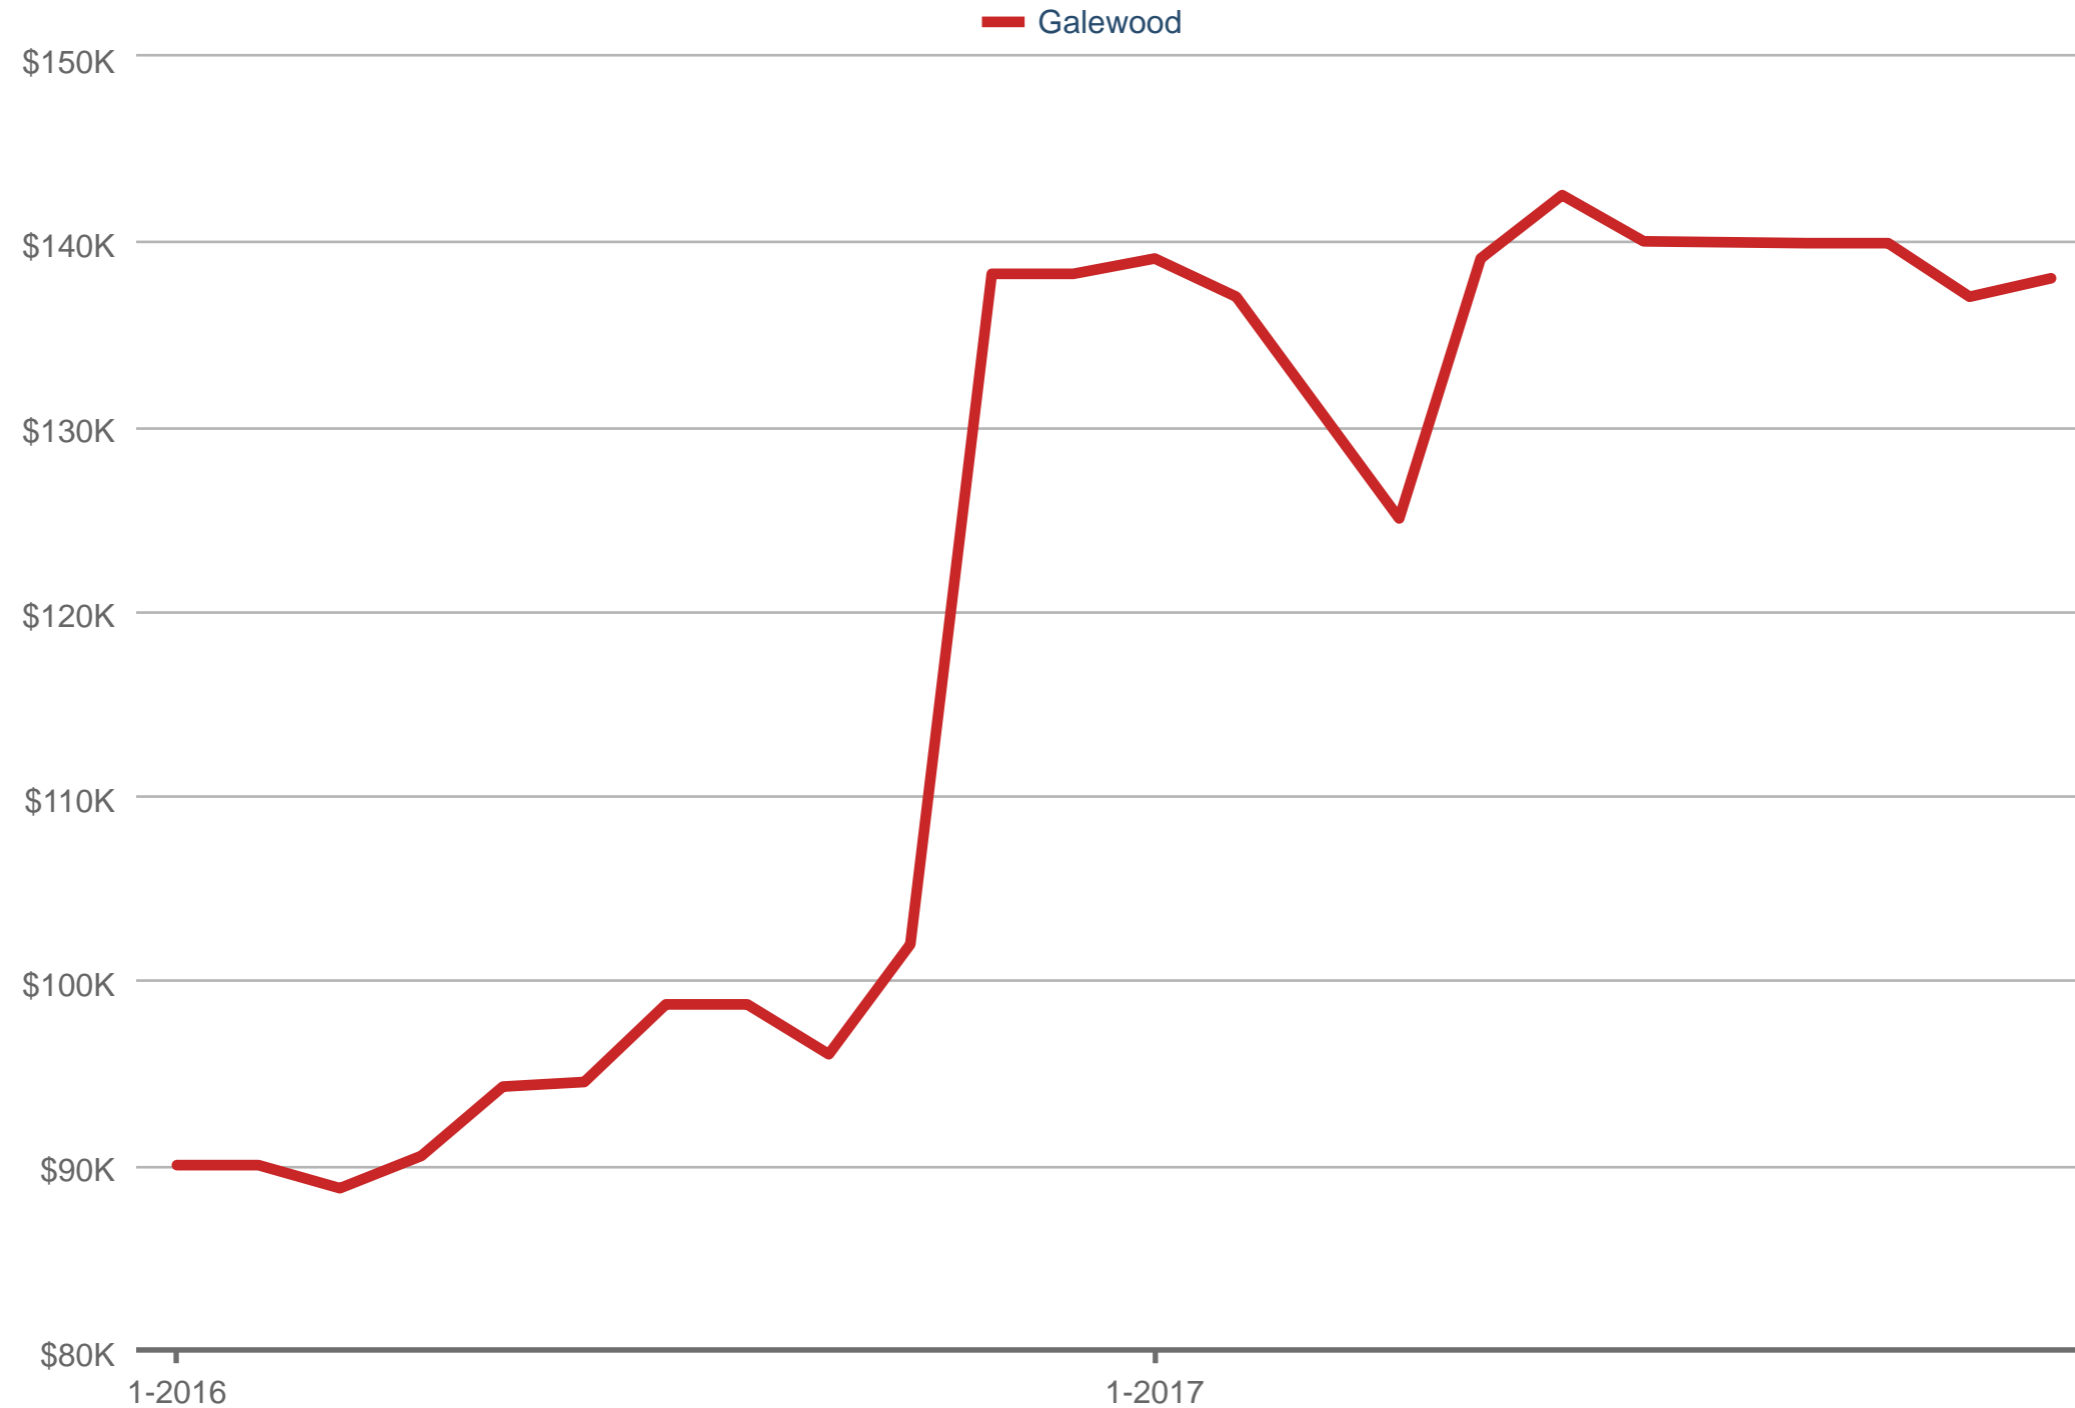

Robert Perlin

Broker - Baird & Warner, Inc.

Office: (708) 697-5947

Cell: (773) 354-3918

robert.perlin@bairdwarner.com

www.robertperlin.com

Median Sales Price

Galewood*: Single Family, Attached Single-Family

Each data point is 12 months of activity. Data is from January 23, 2018.

* User-defined area. All data from MRED. Data deemed reliable but not guaranteed. InfoSparks © 2018 ShowingTime.