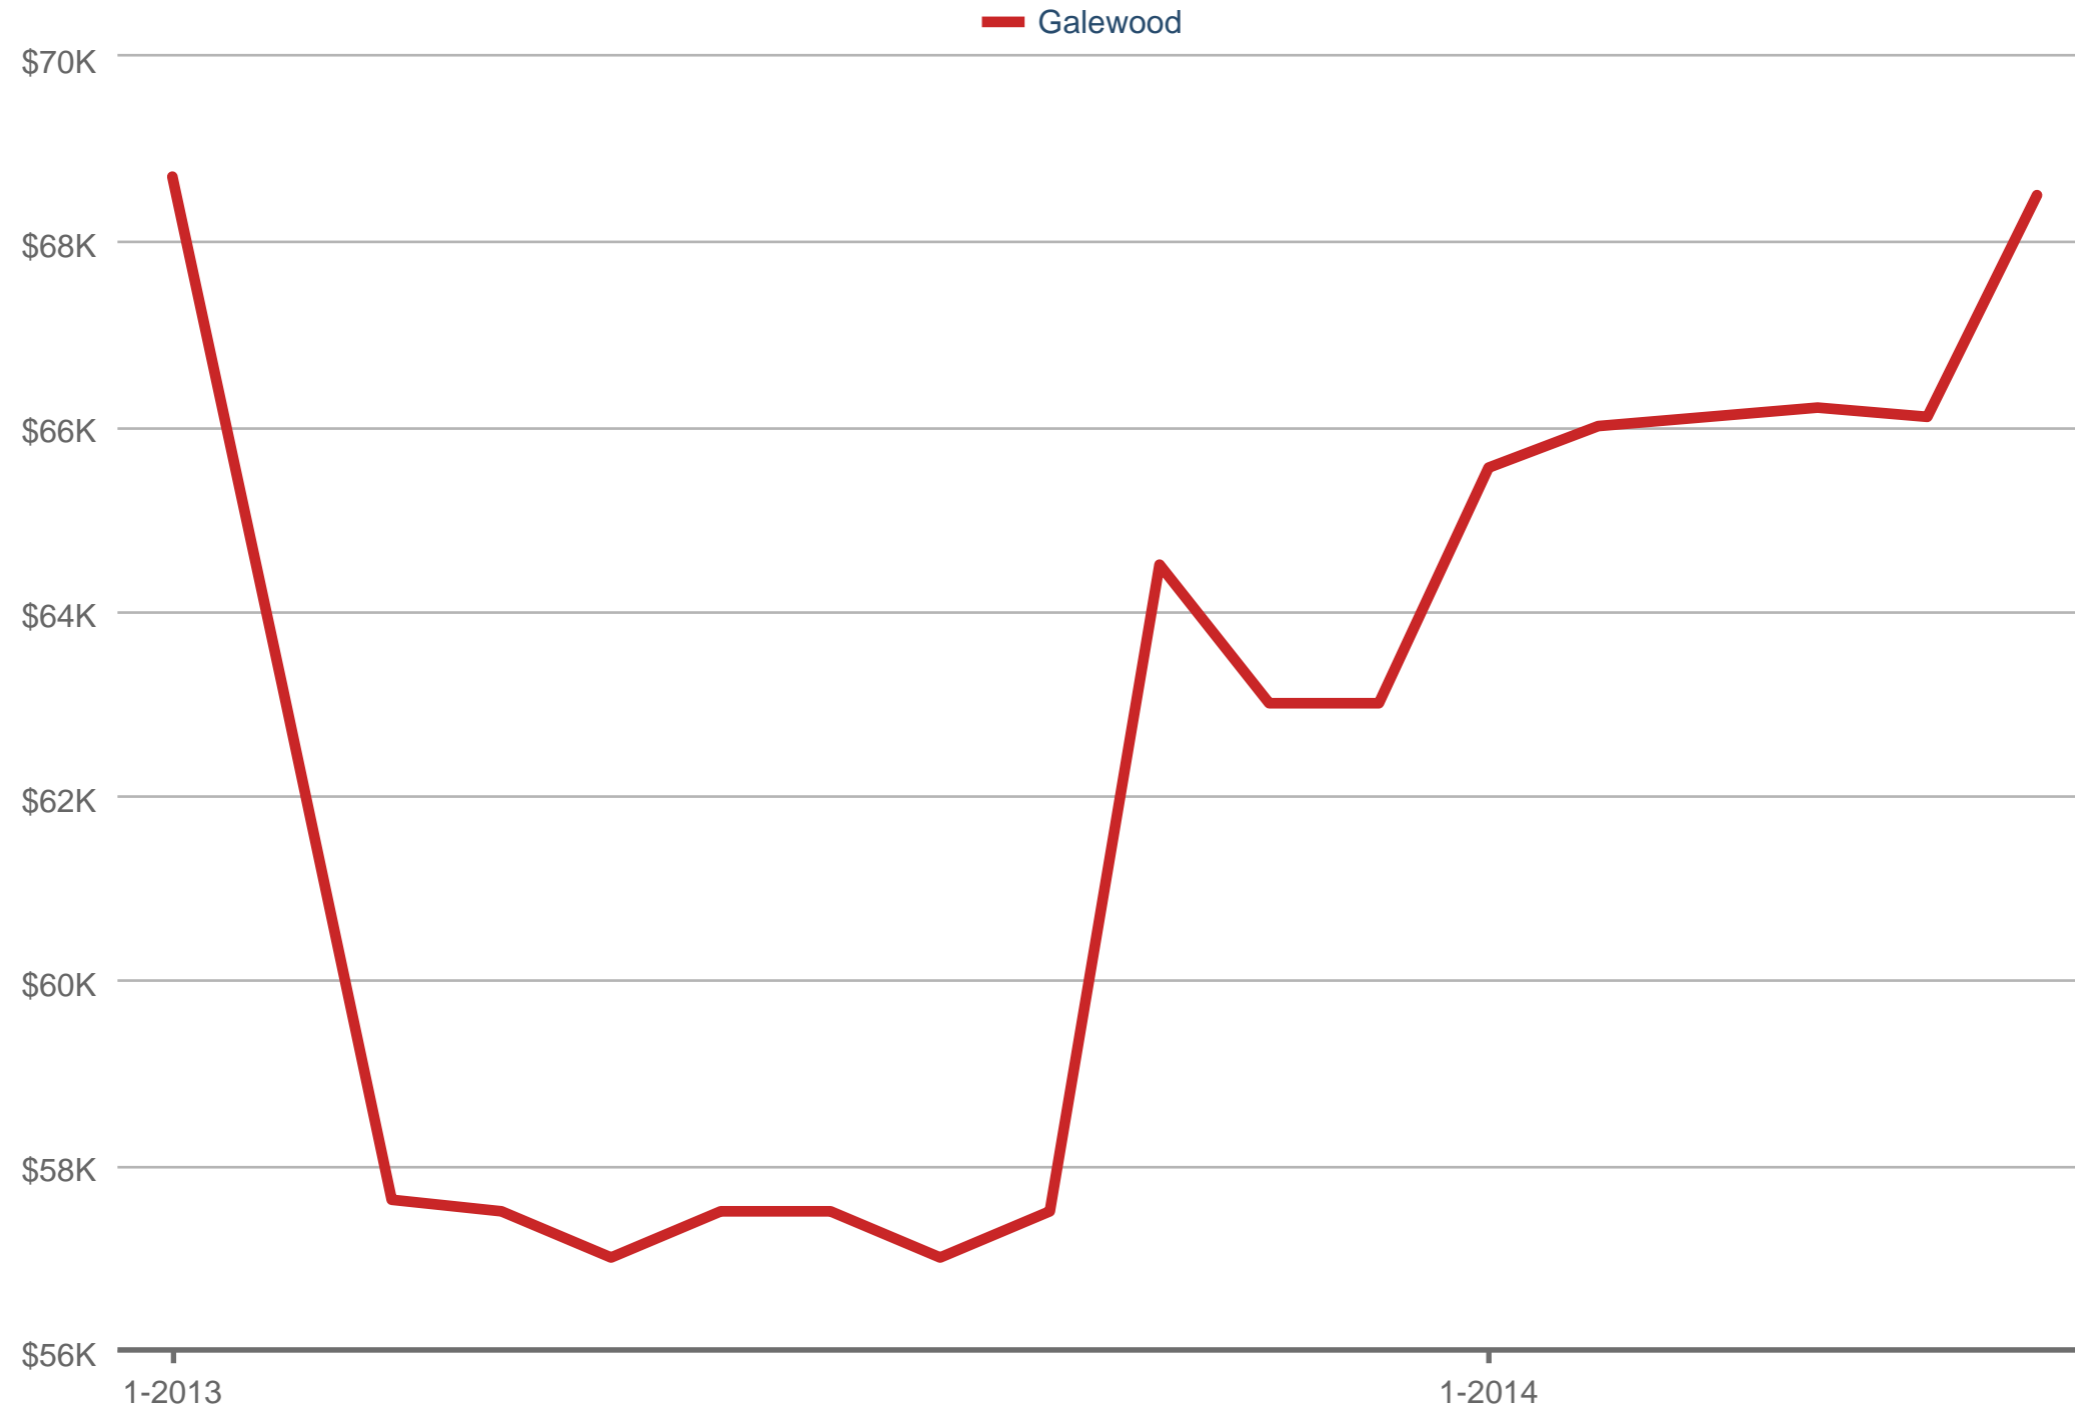

Robert Perlin

Broker

Office: (708) 697-5947

Cell: (773) 354-3918

robert.perlin@bairdwarner.com

www.robertperlin.com

Median Sales Price

Galewood*: Attached Single-Family

Each data point is 12 months of activity. Data is from July 10, 2014.

* User-defined area. All data from MRED. Data deemed reliable but not guaranteed. InfoSparks © 2017 ShowingTime.