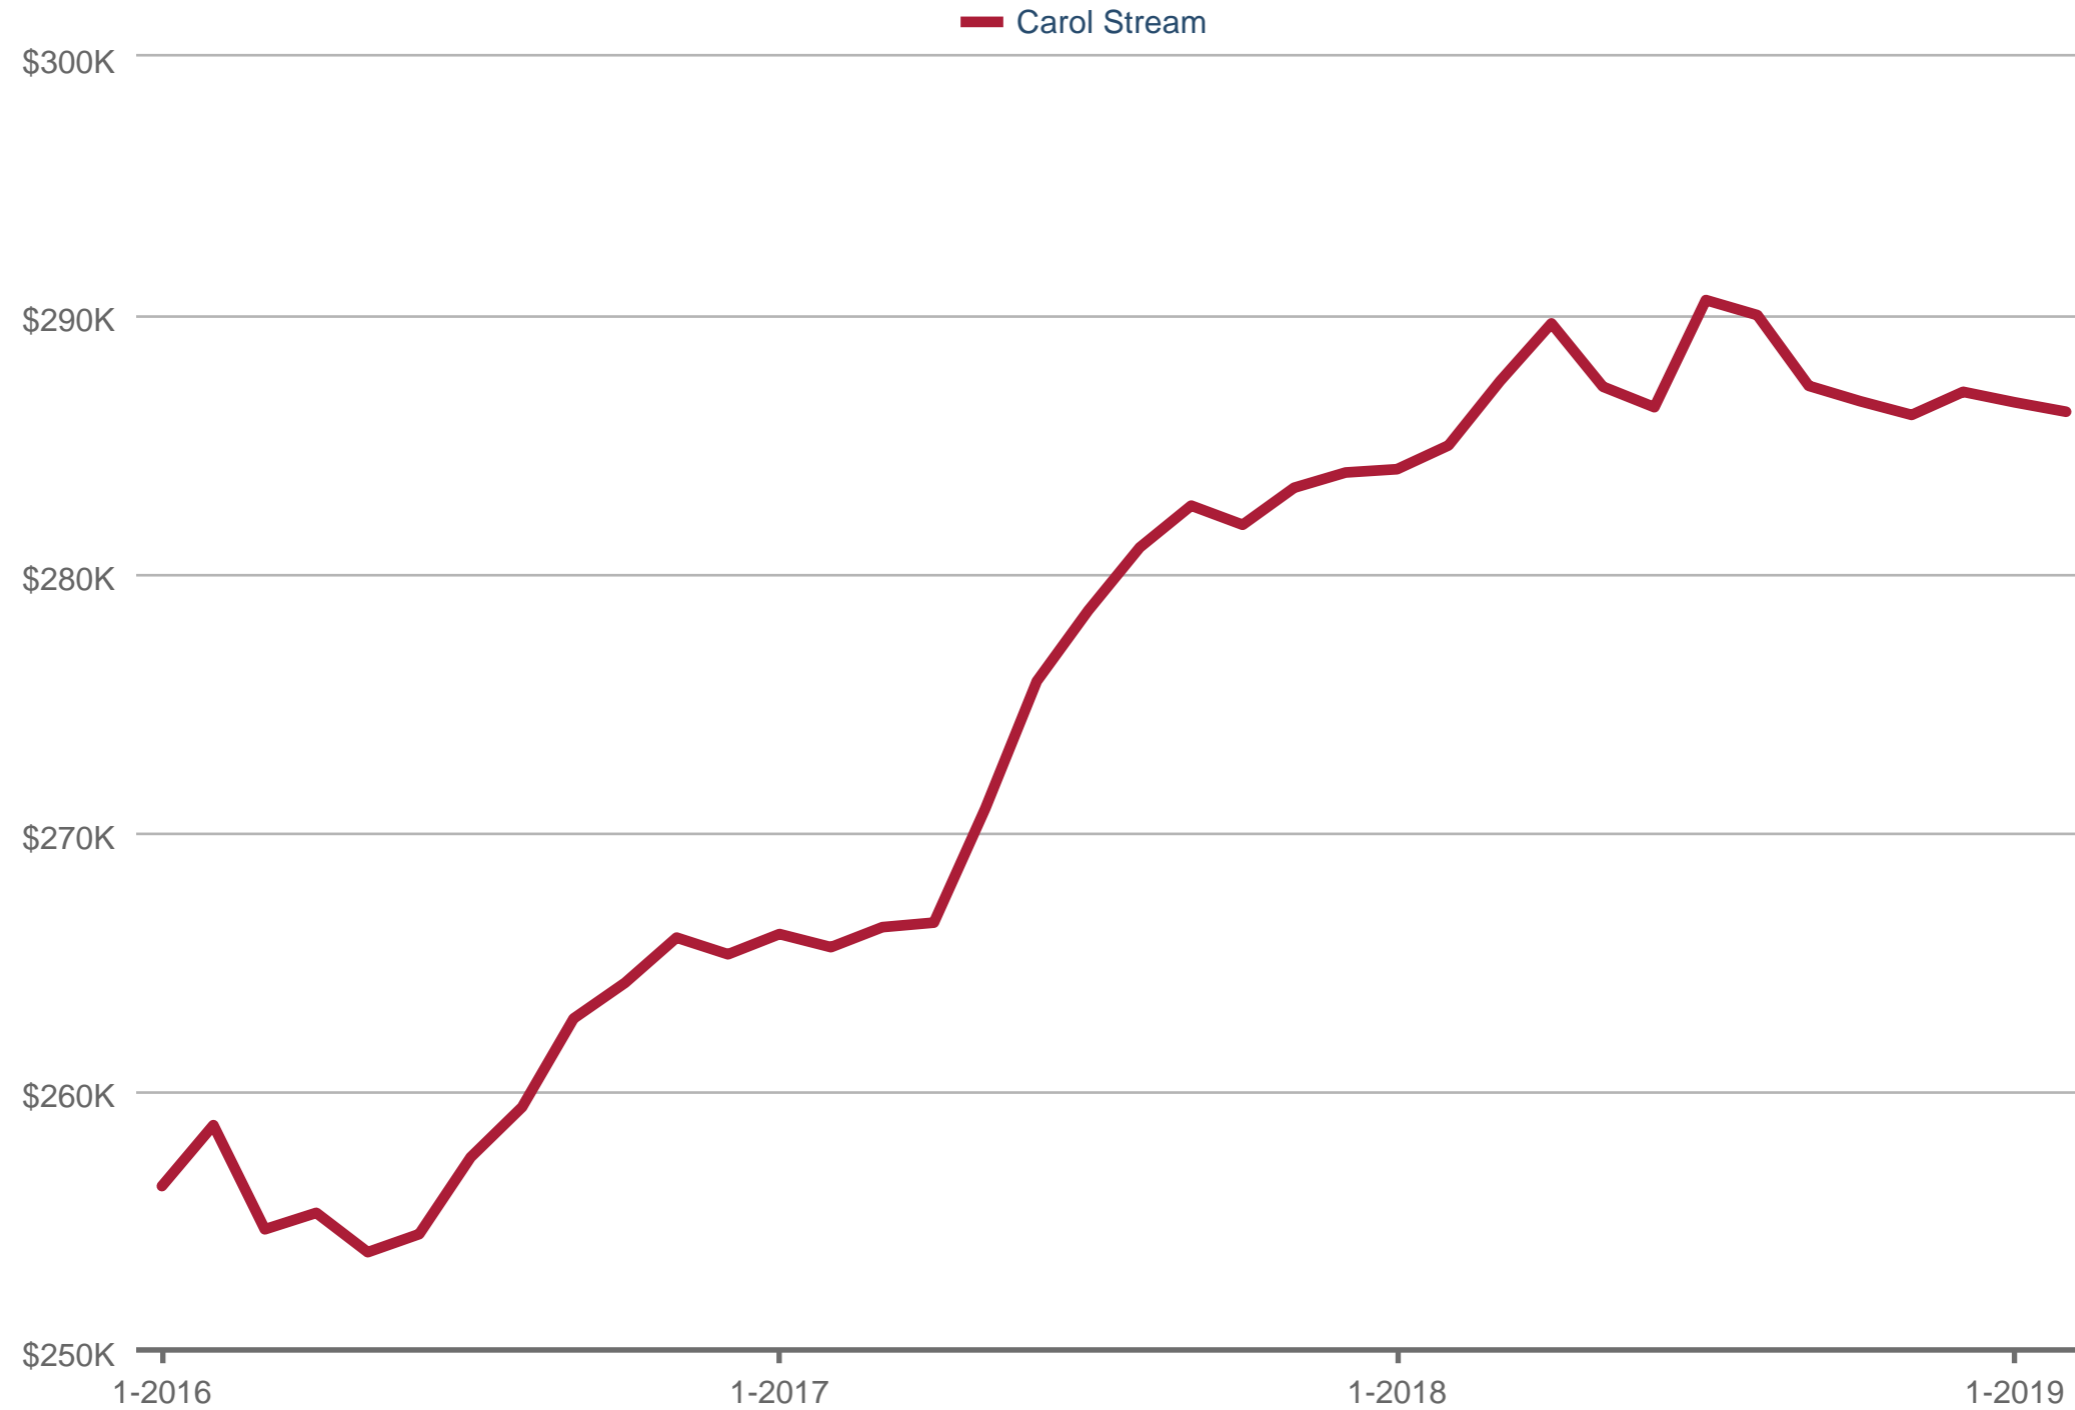

Mike Dybas
RE/MAX Unlimited Northwest

Office: (630) 830-9100
www.MikeDybas.com

Average Sales Price

Carol Stream: Traditional, Single Family, Detached Single-Family

Each data point is 12 months of activity. Data is from March 18, 2019.