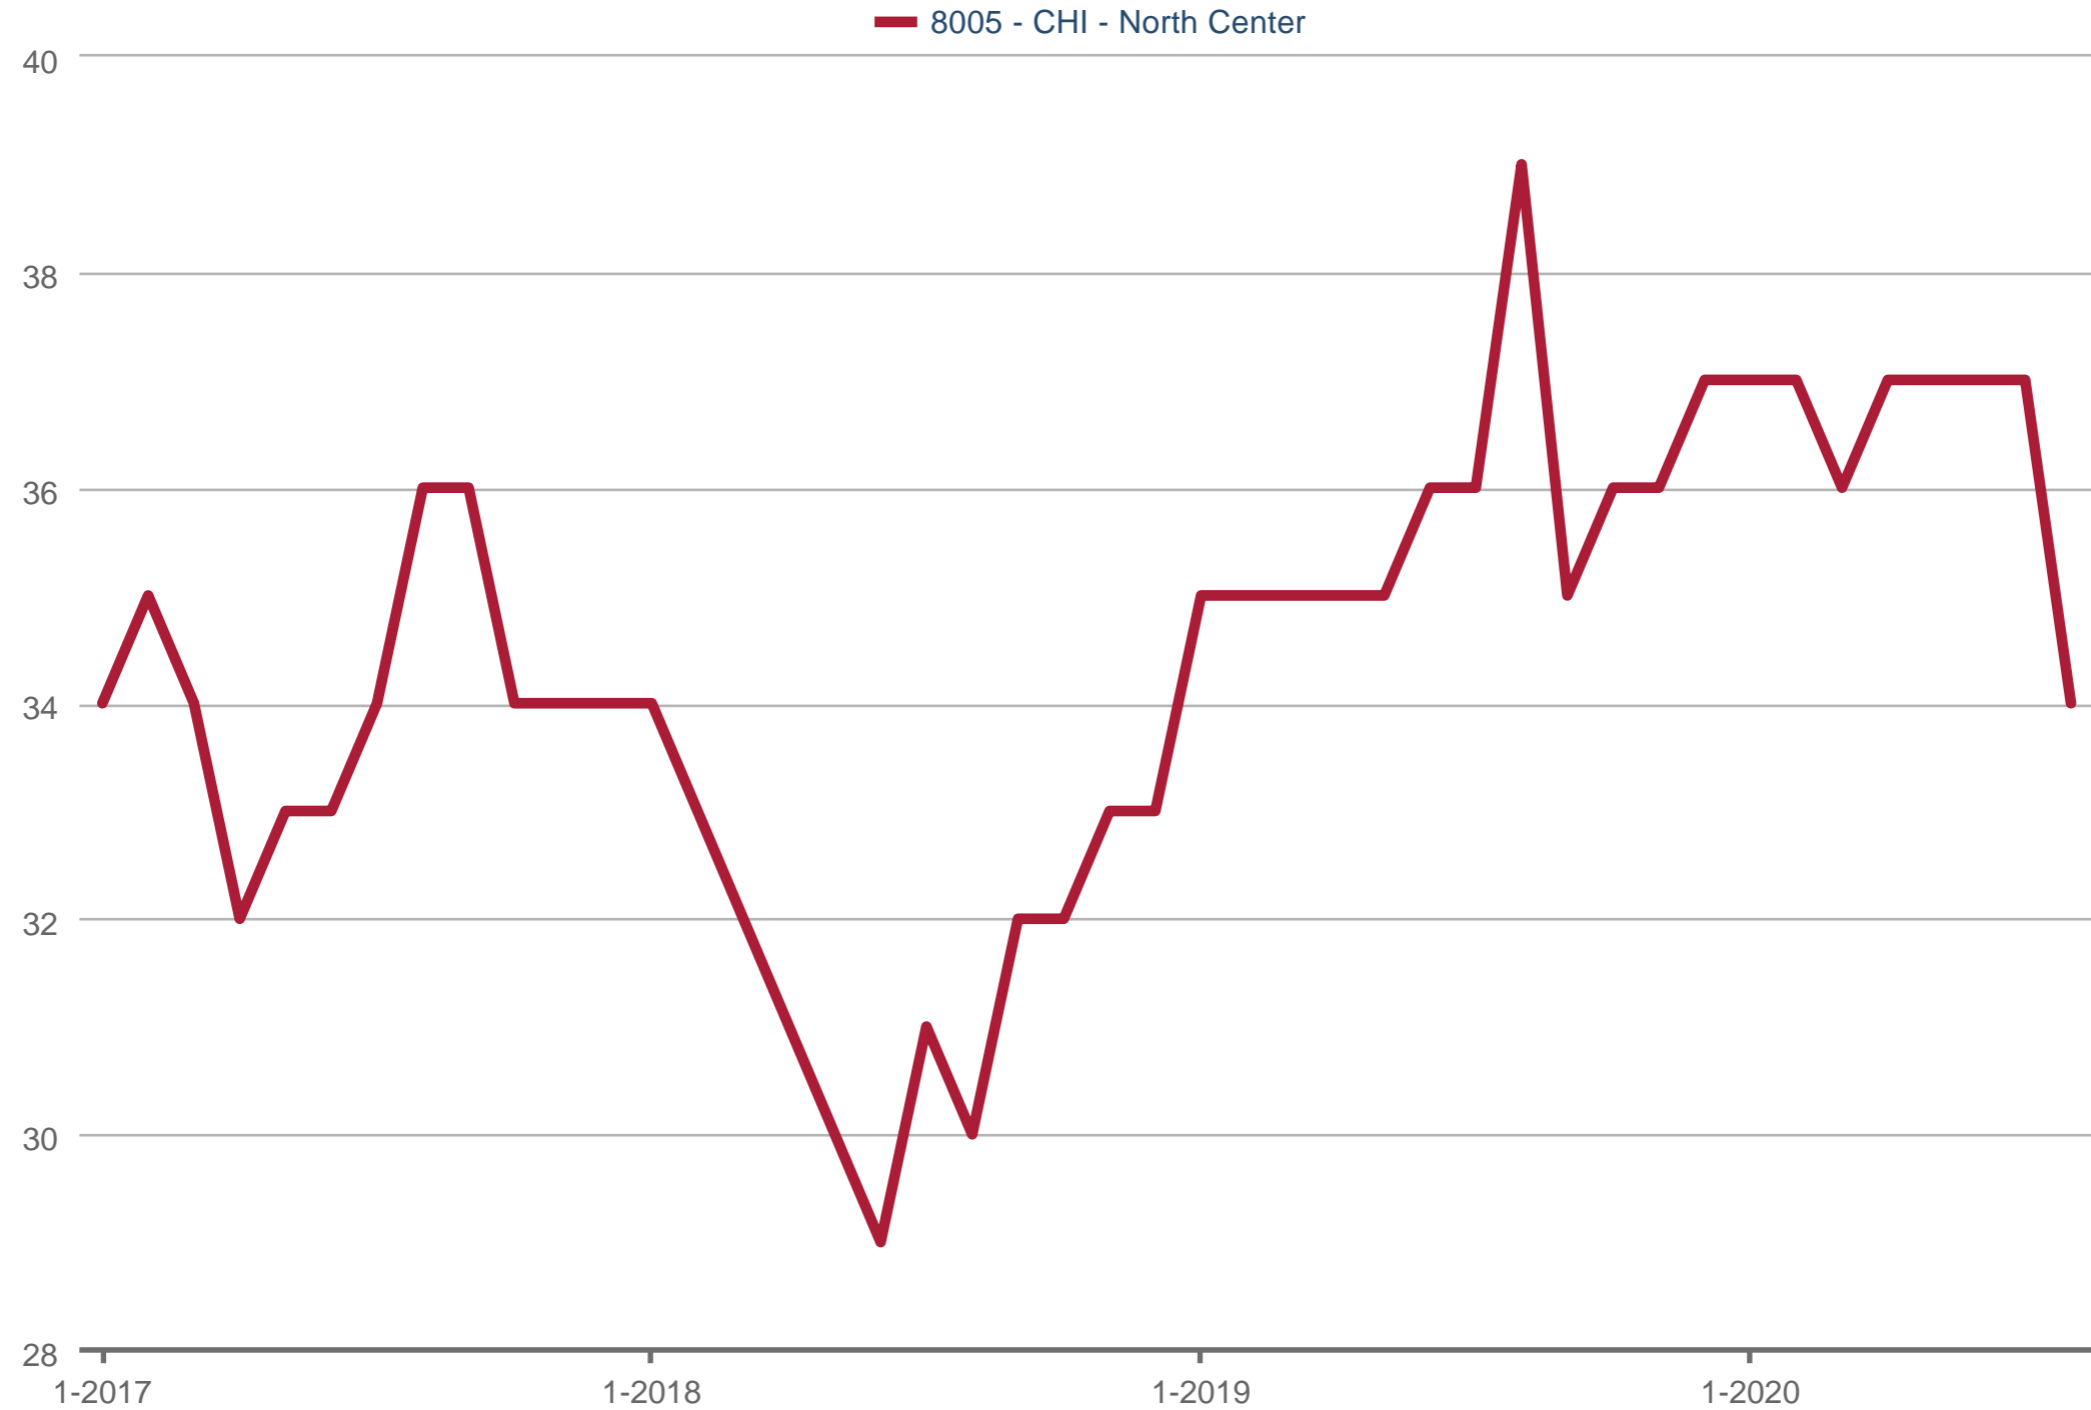

### Median Market Time

8005 - CHI - North Center: Single Family

Each data point is 12 months of activity. Data is from September 28, 2020.

All data from MRED. Data deemed reliable but not guaranteed. InfoSparks © 2020 ShowingTime.