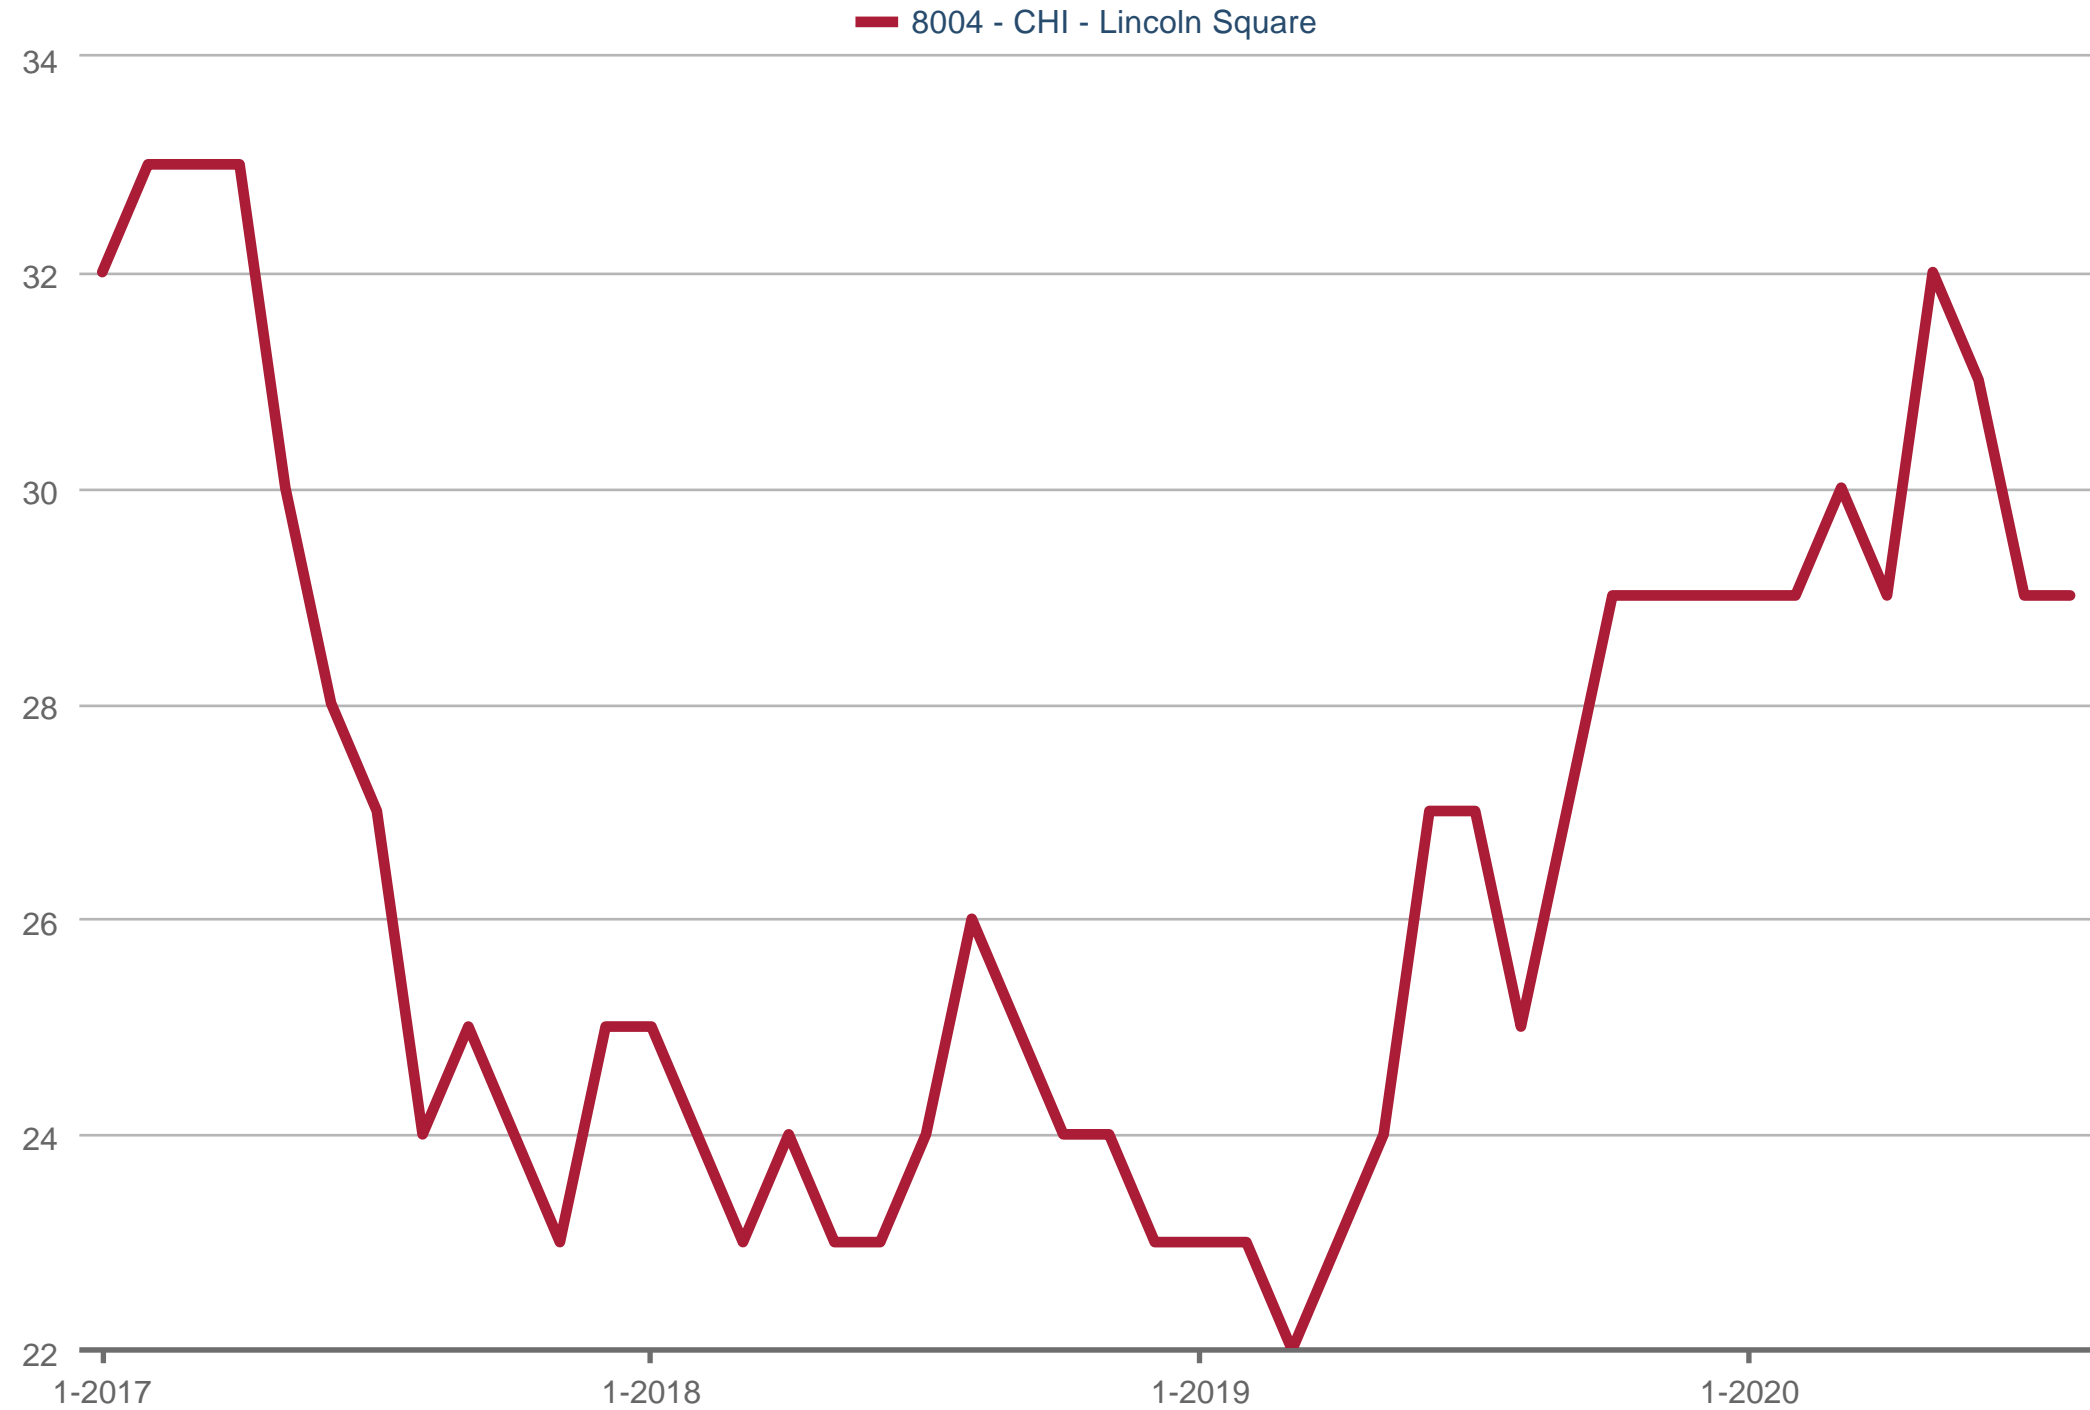

### Median Market Time

8004 - CHI - Lincoln Square: Single Family

Each data point is 12 months of activity. Data is from September 28, 2020.

All data from MRED. Data deemed reliable but not guaranteed. InfoSparks © 2020 ShowingTime.