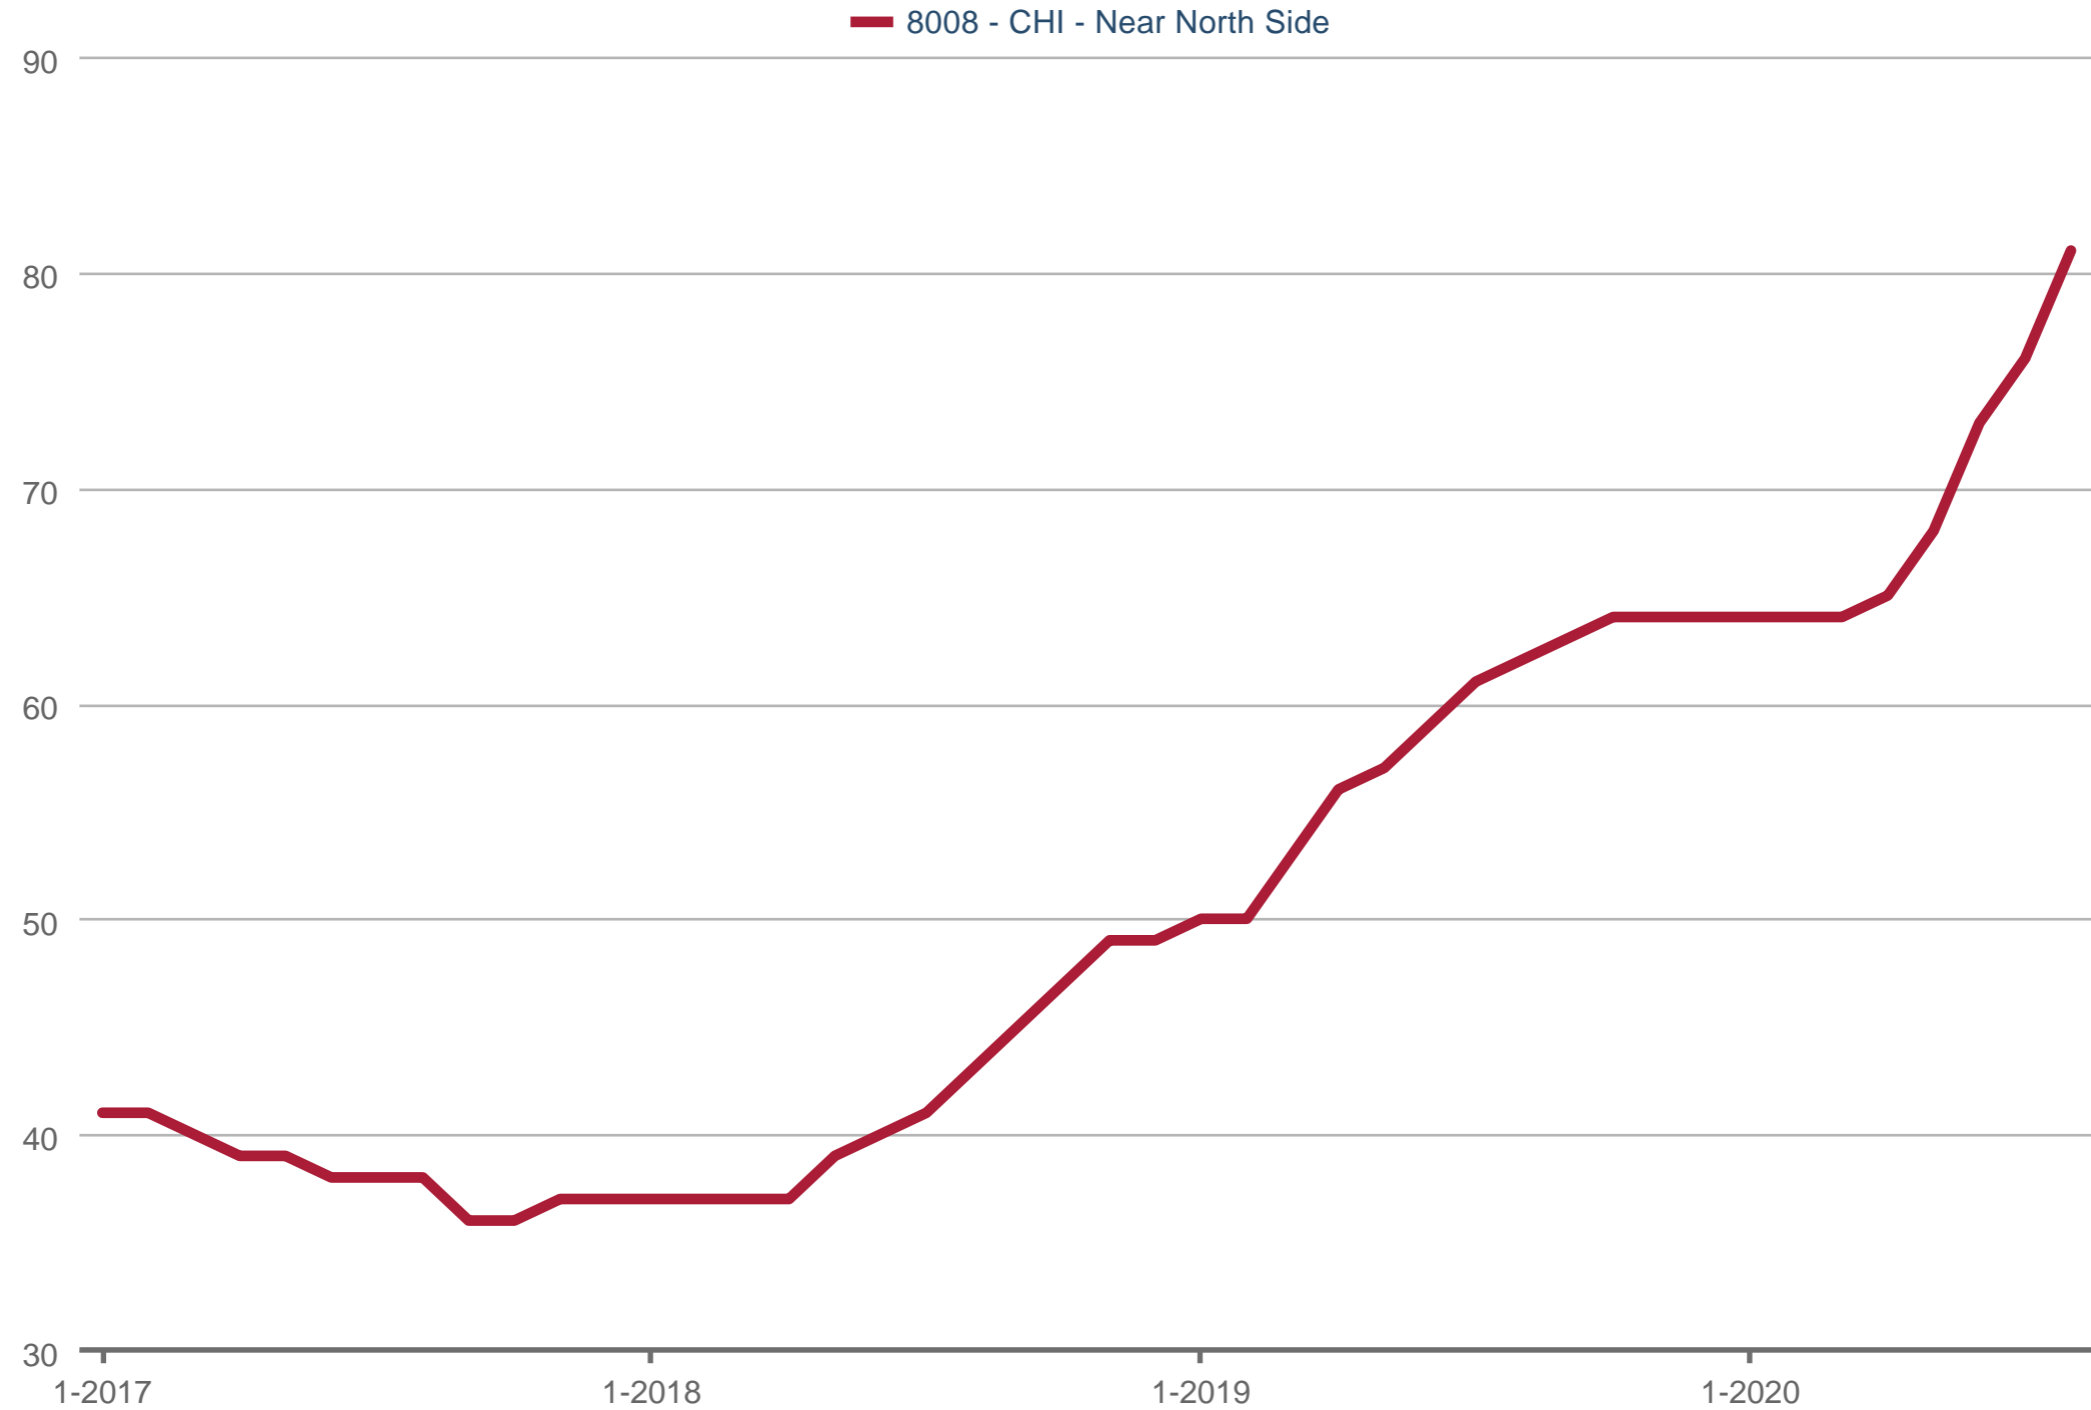

Doug Harter

Executive VP, Broker - Baird & Warner

Office: (312) 216-5882
doug.harter@bairdwarner.com
dougharter.com

Median Market Time

8008 - CHI - Near North Side: Single Family

Each data point is 12 months of activity. Data is from September 28, 2020.