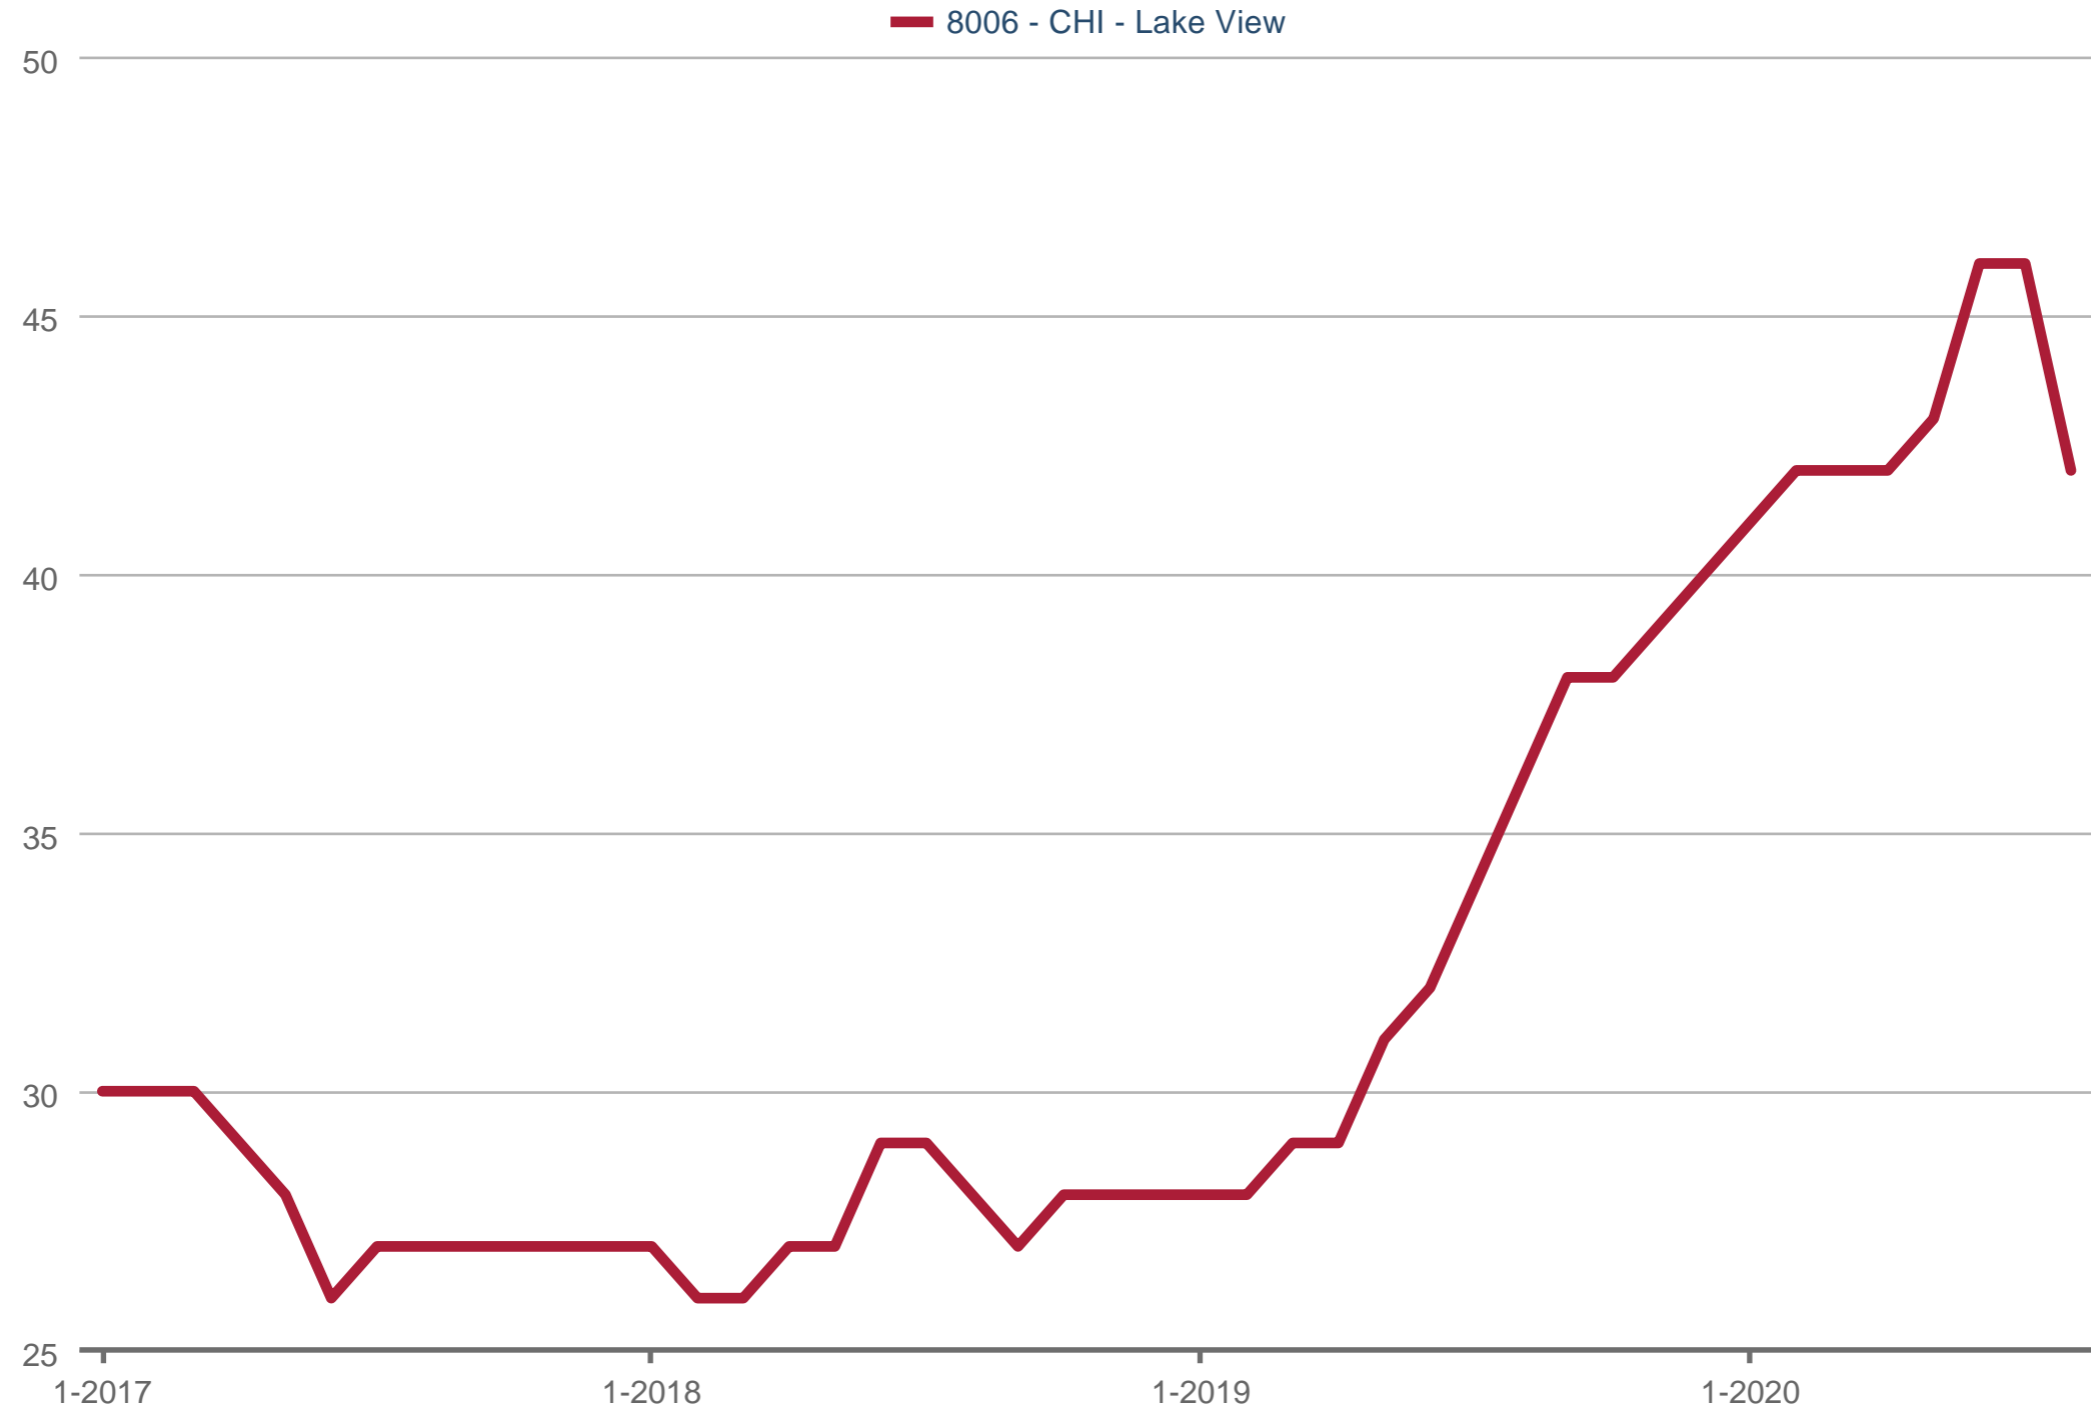

Doug Harter

Executive VP, Broker - Baird & Warner

Office: (312) 216-5882
doug.harter@bairdwarner.com
dougharter.com

Median Market Time

8006 - CHI - Lake View: Single Family

Each data point is 12 months of activity. Data is from September 28, 2020.