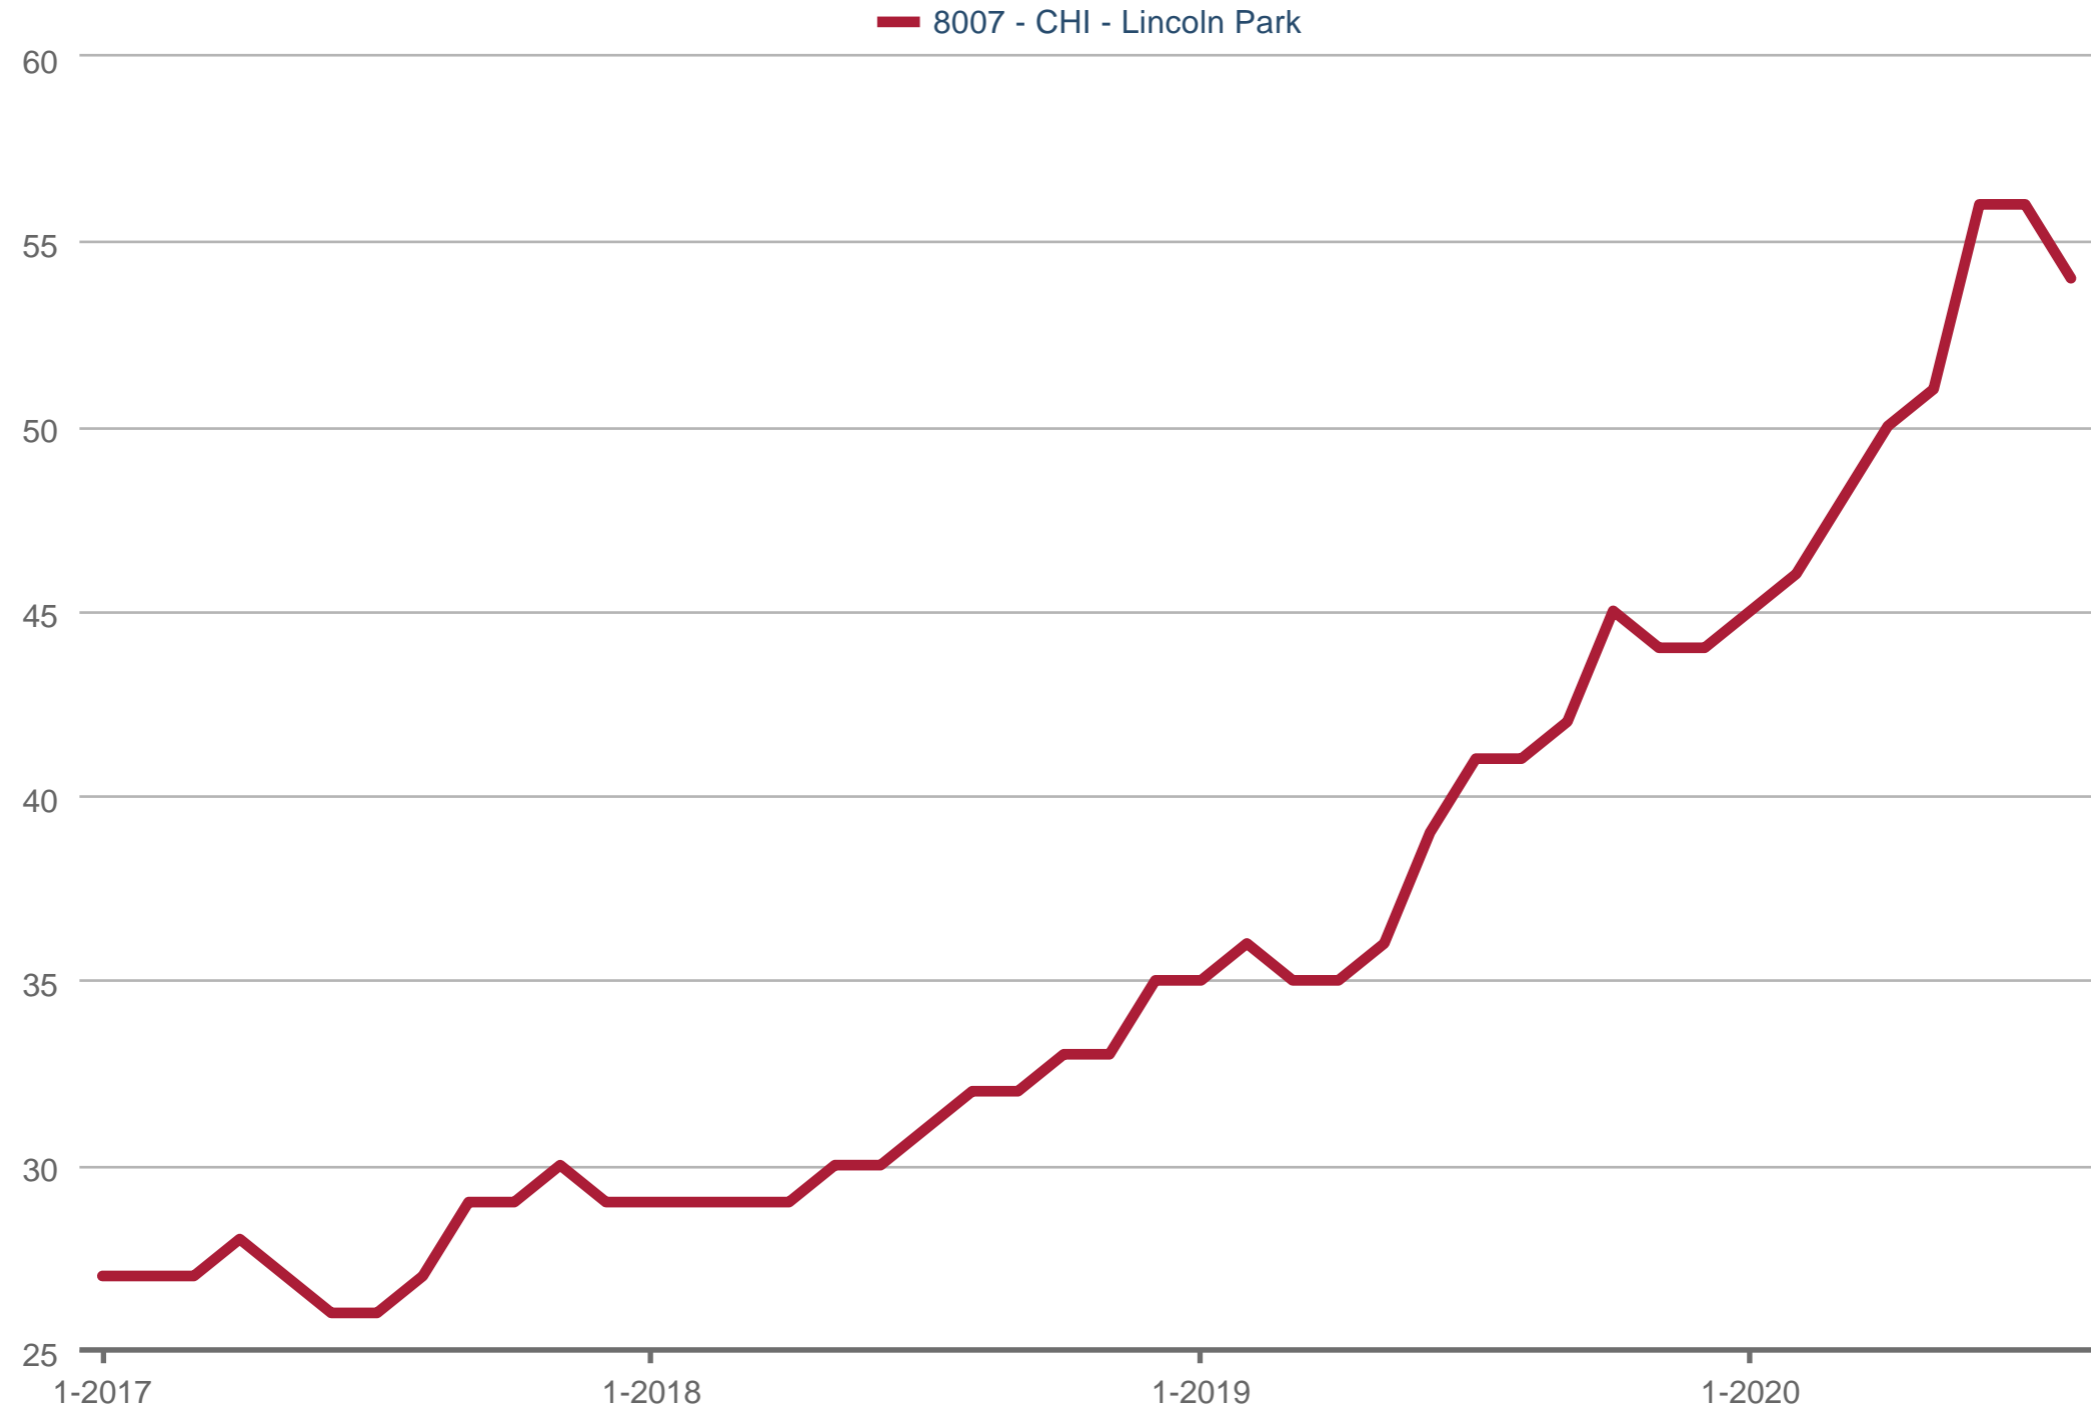

Doug Harter

Executive VP, Broker - Baird & Warner

Office: (312) 216-5882
doug.harter@bairdwarner.com
dougharter.com

Median Market Time

8007 - CHI - Lincoln Park: Single Family

Each data point is 12 months of activity. Data is from September 28, 2020.

All data from MRED. Data deemed reliable but not guaranteed. InfoSparks © 2020 ShowingTime.