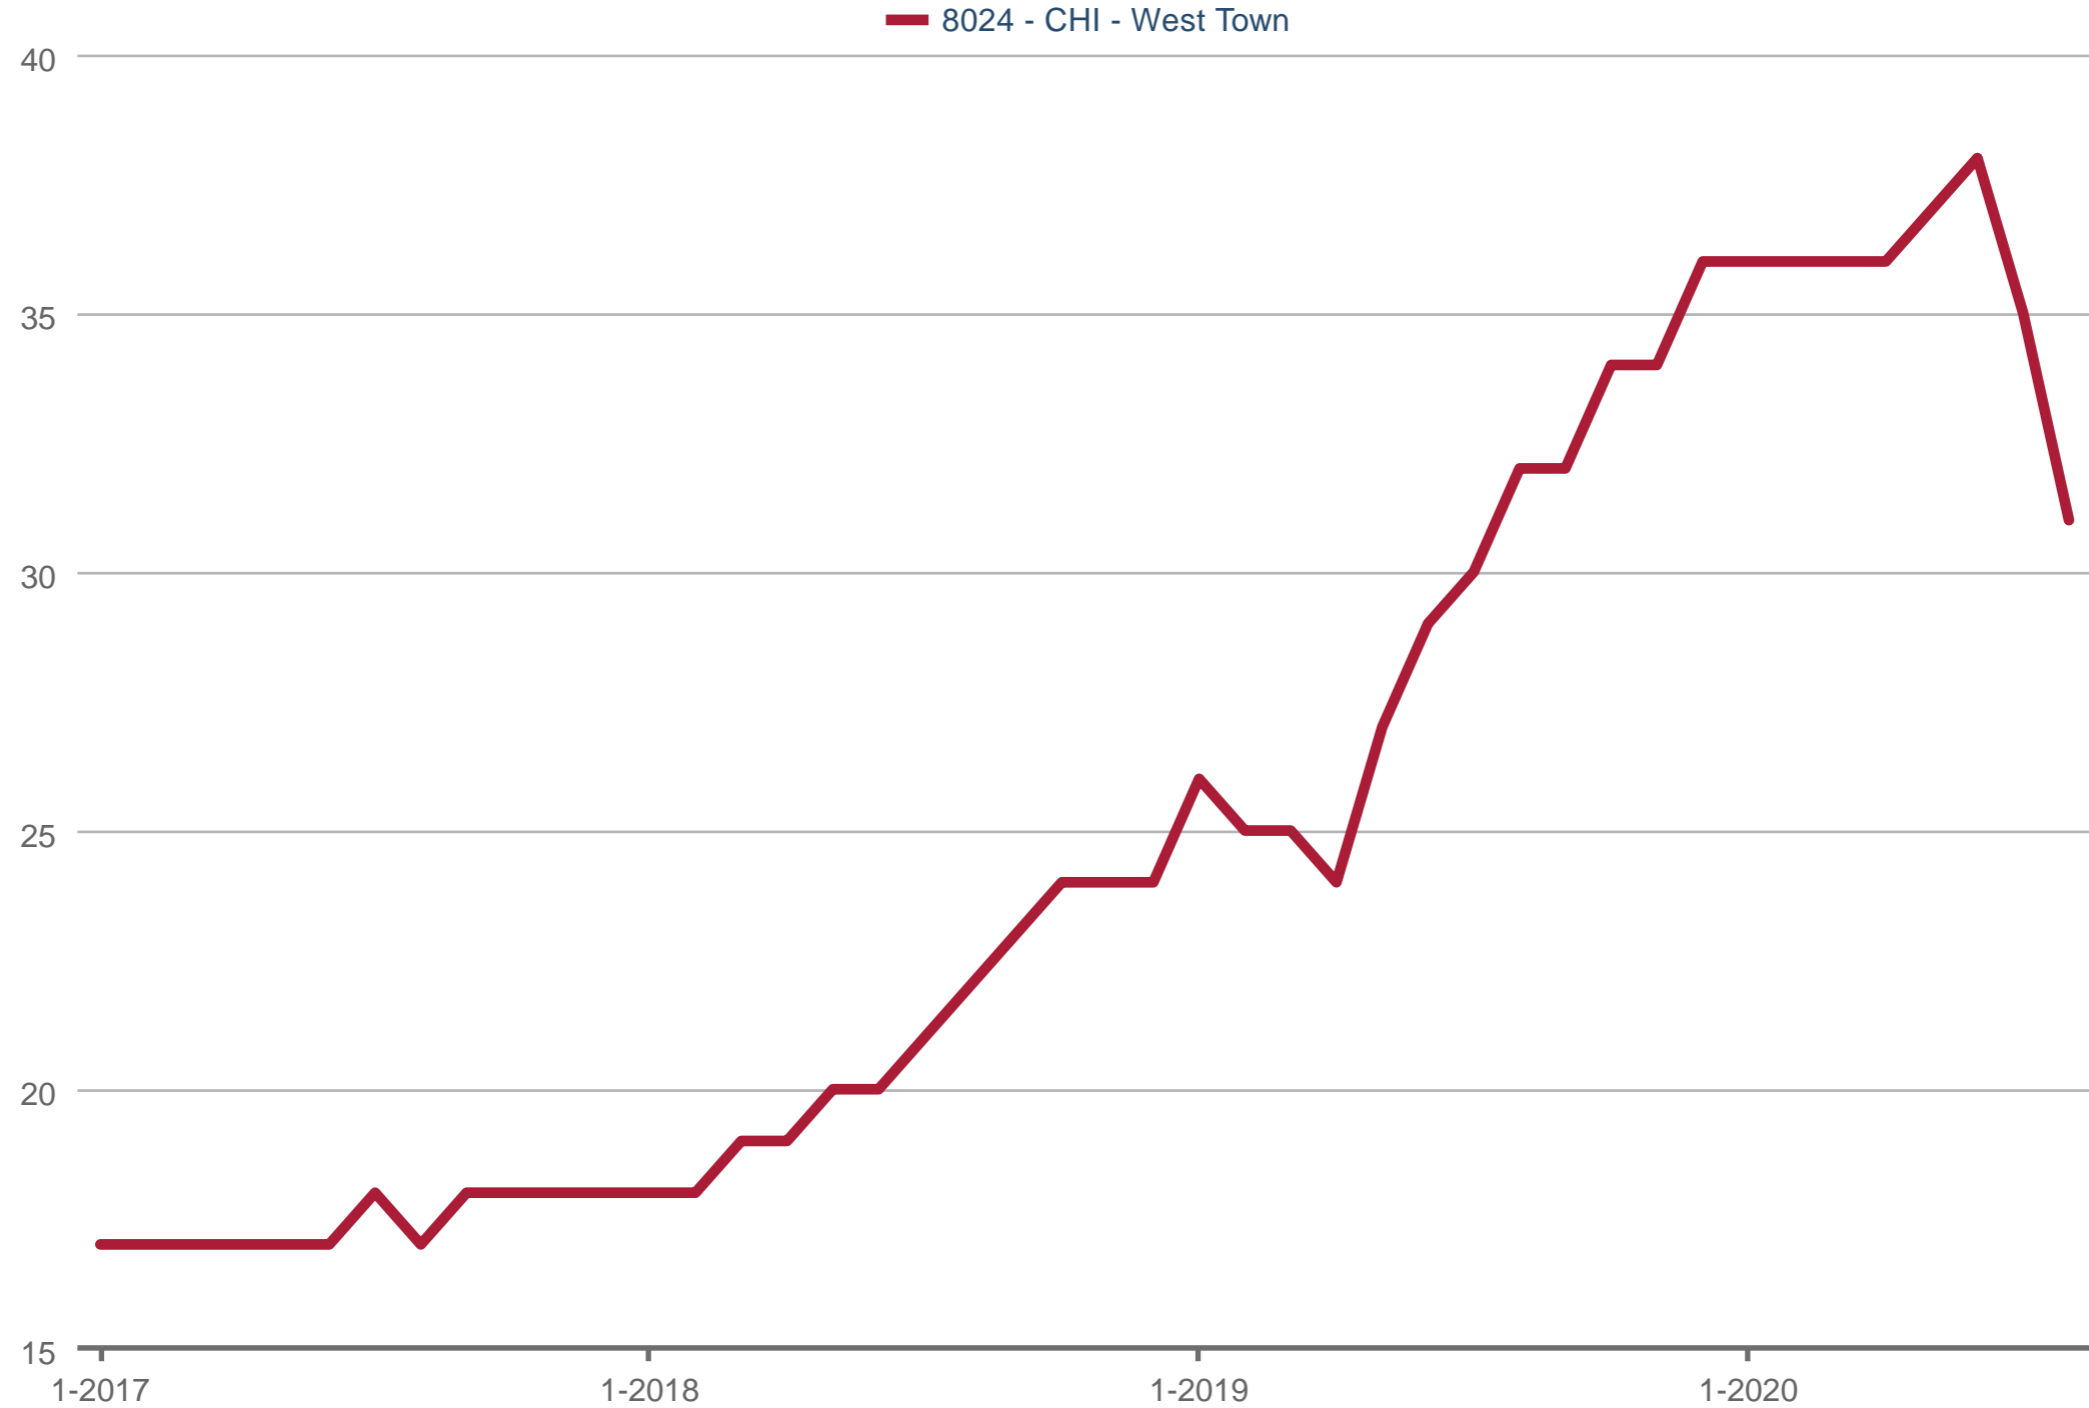

Doug Harter

Executive VP, Broker - Baird & Warner

Office: (312) 216-5882
doug.harter@bairdwarner.com
dougharter.com

Median Market Time

8024 - CHI - West Town: Single Family

Each data point is 12 months of activity. Data is from September 28, 2020.