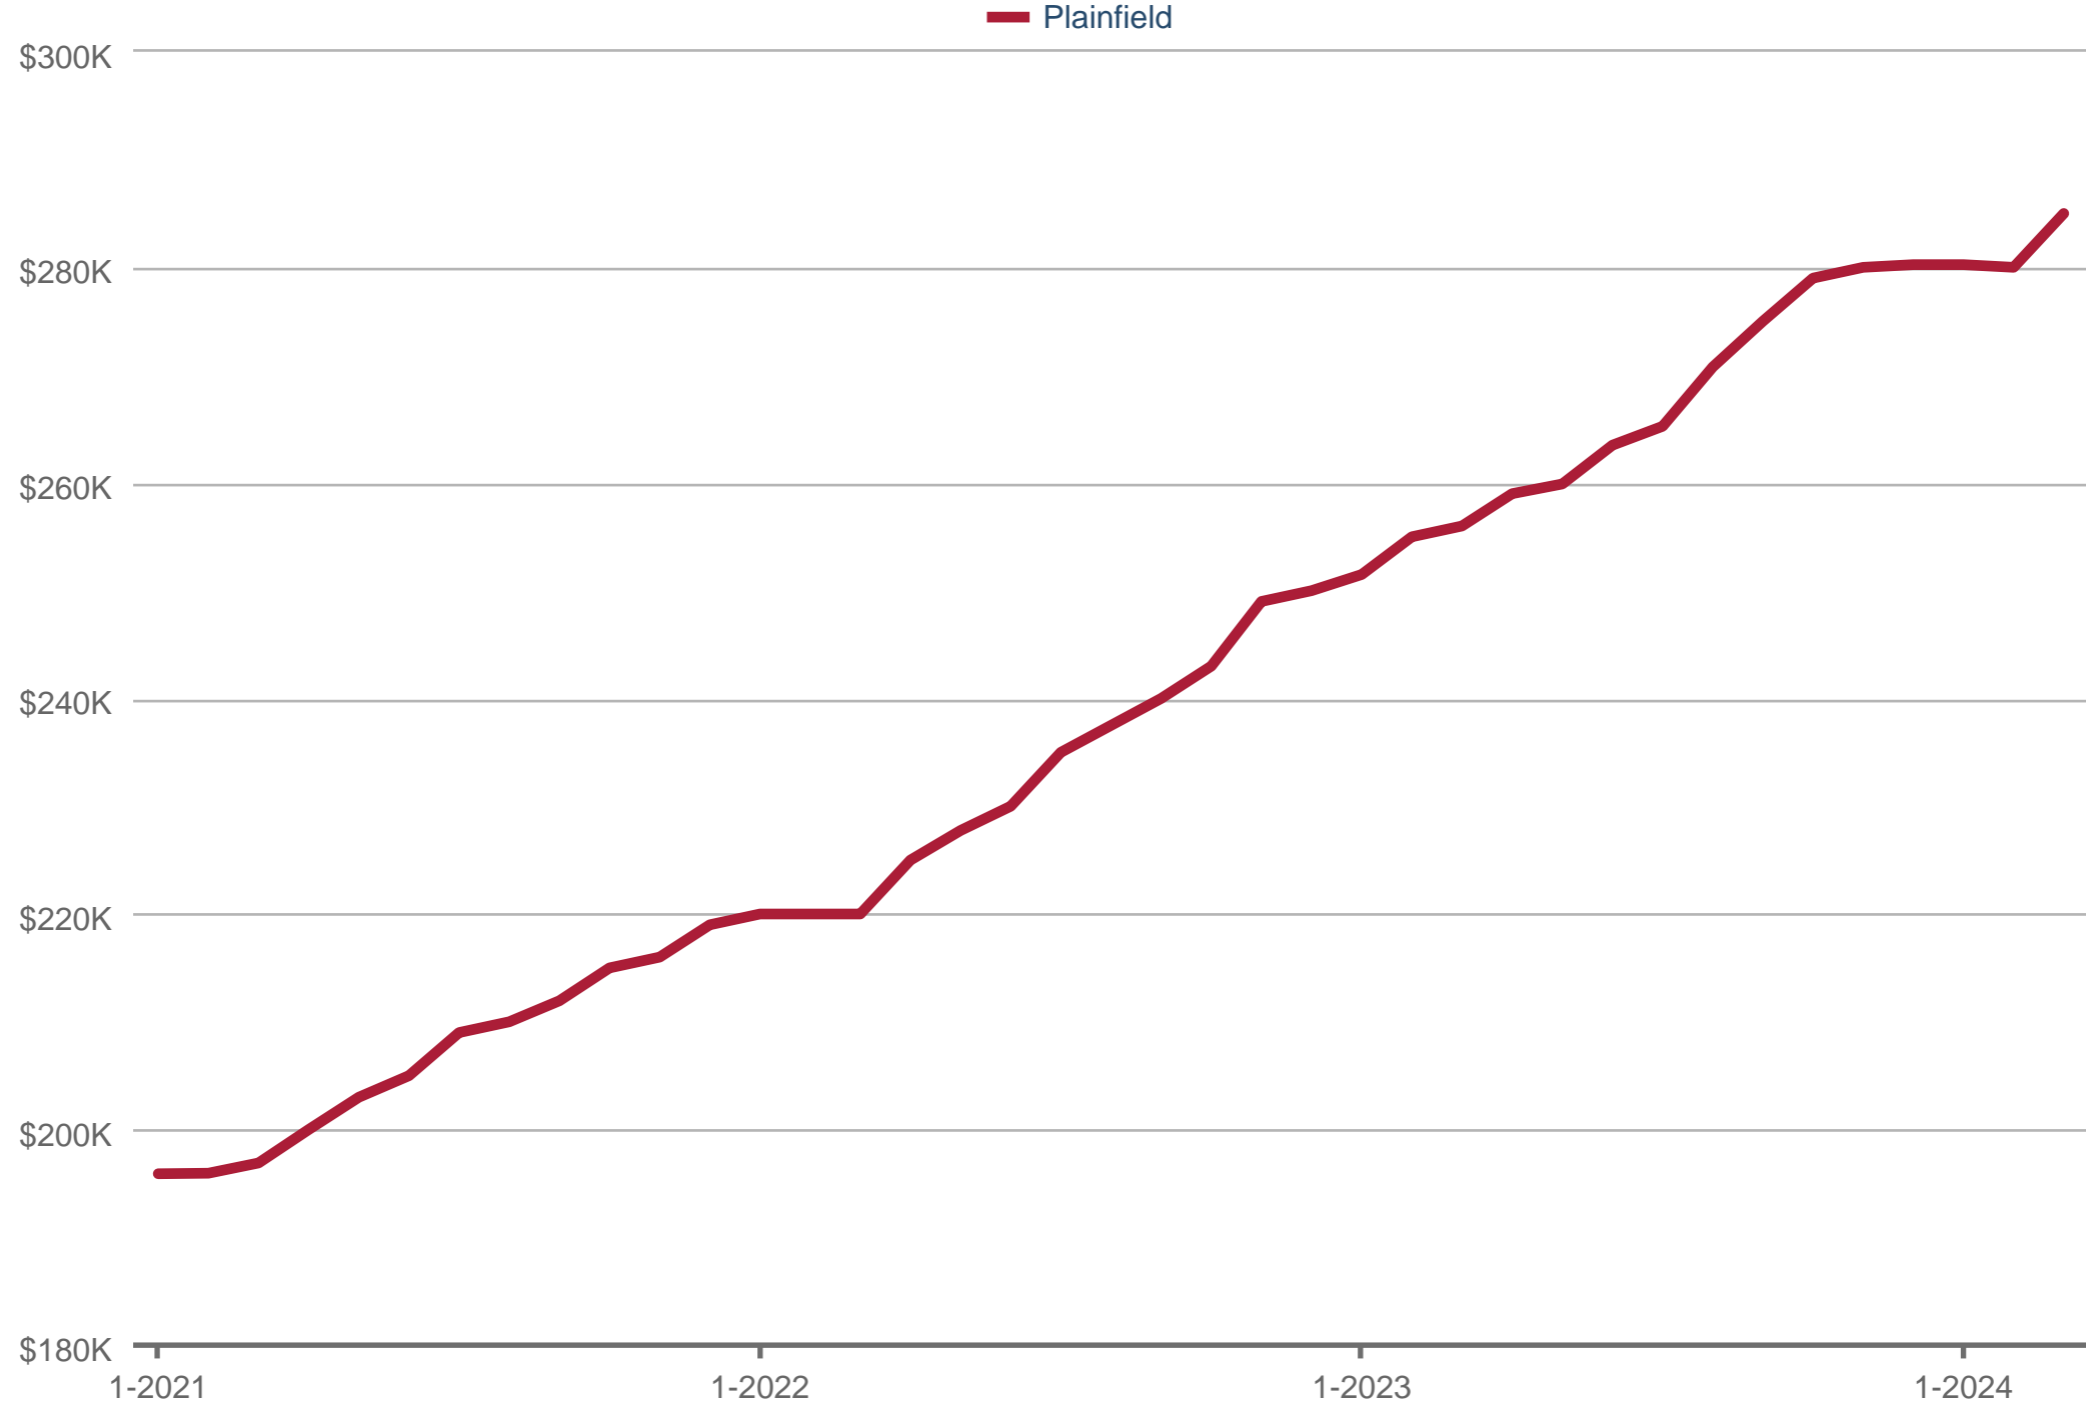

Plainfield: Single Family, Attached Single-Family

Each data point is 12 months of activity. Data is from April 26, 2024.

All data from MRED. Data deemed reliable but not guaranteed. InfoSparks © 2024 ShowingTime.