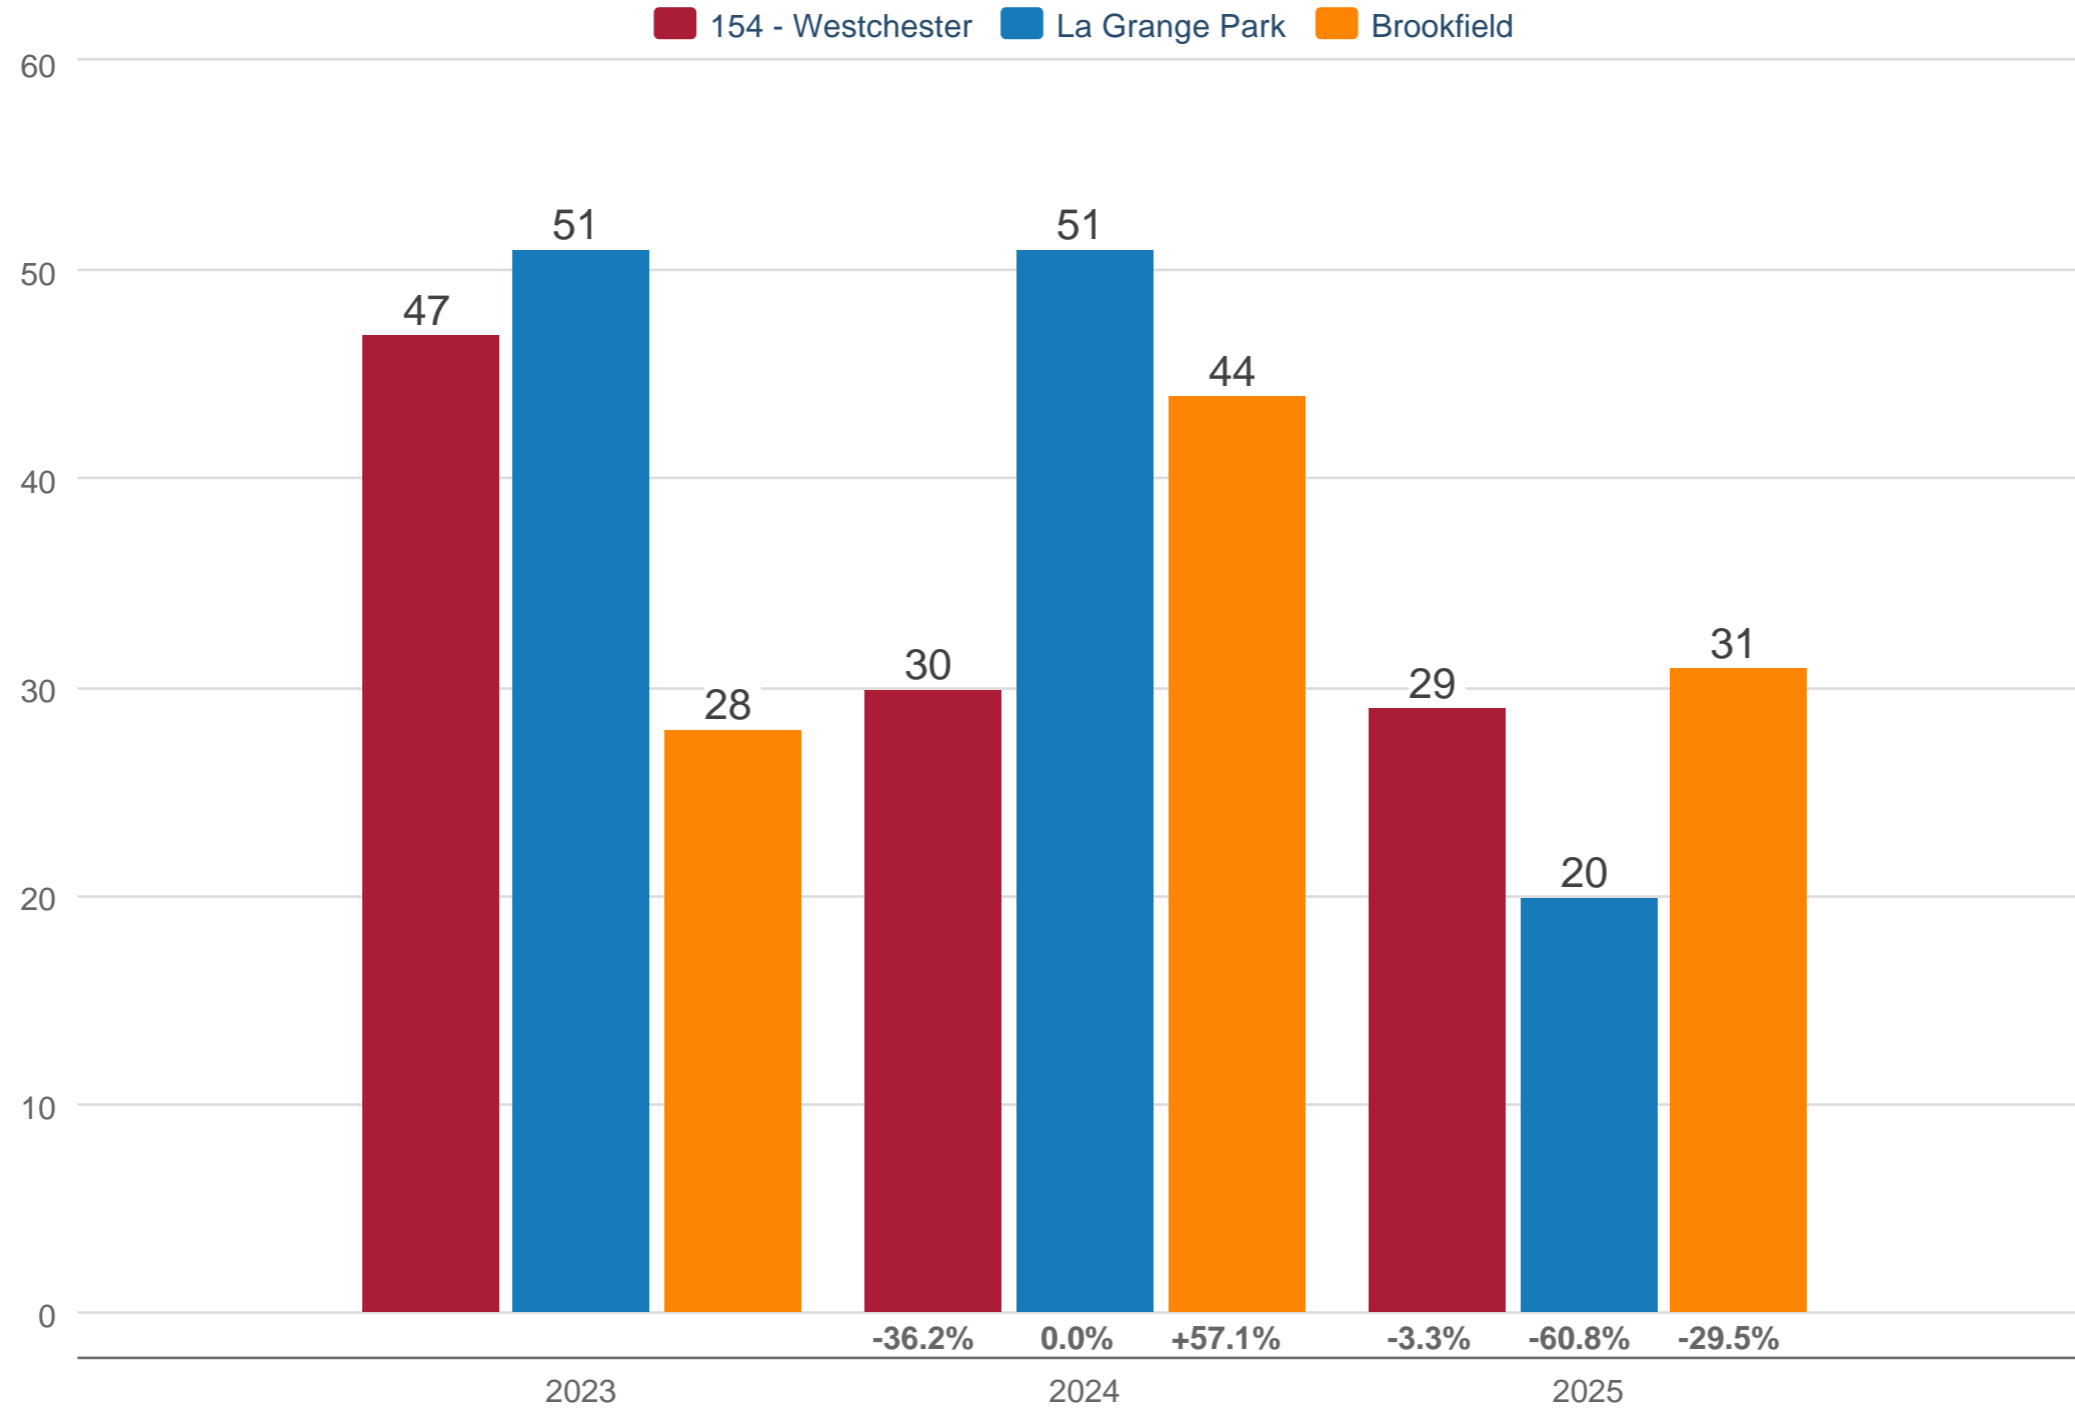

Laurie Shapiro

Broker Associate - Berkshire Hathaway HomeServices Chicago

Office: (708) 848-5550

Cell: (708) 203-3614

laurieshapirorealtor.com

April Average Market Time

154 - Westchester & La Grange Park & Brookfield: Single Family, Attached Single-Family

Each data point is 12 months of activity. Data is from May 17, 2025.

All data from MRED. Data deemed reliable but not guaranteed. InfoSparks © 2025 ShowingTime.