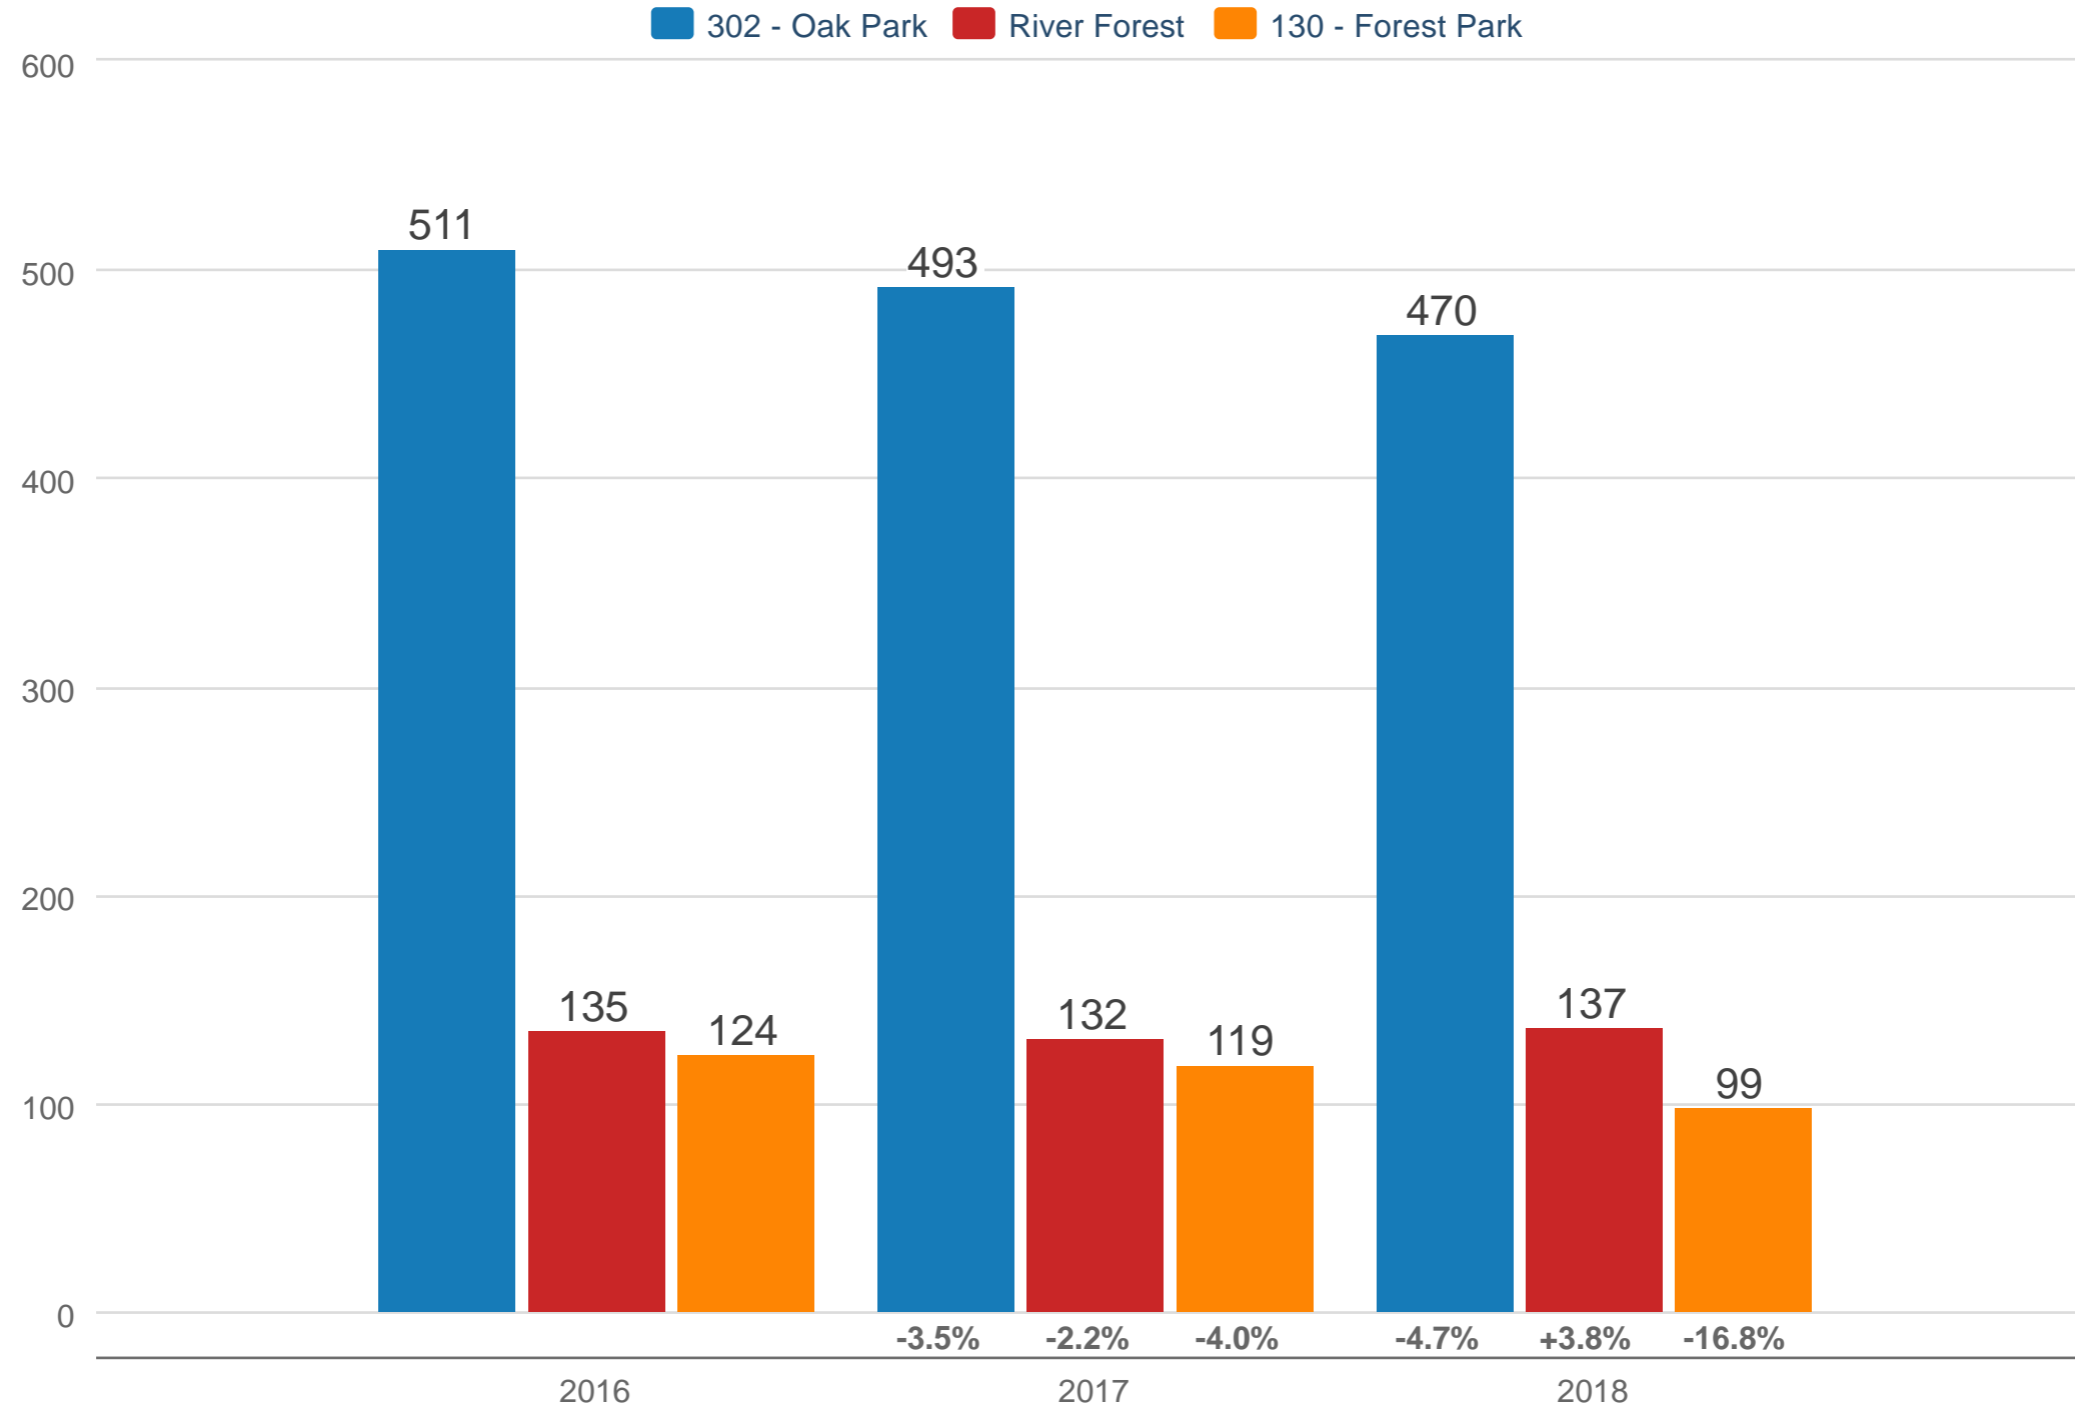

July Closed Sales

302 - Oak Park & River Forest & 130 - Forest Park: Single Family, Detached Single-Family

Each data point is 12 months of activity. Data is from August 14, 2018.