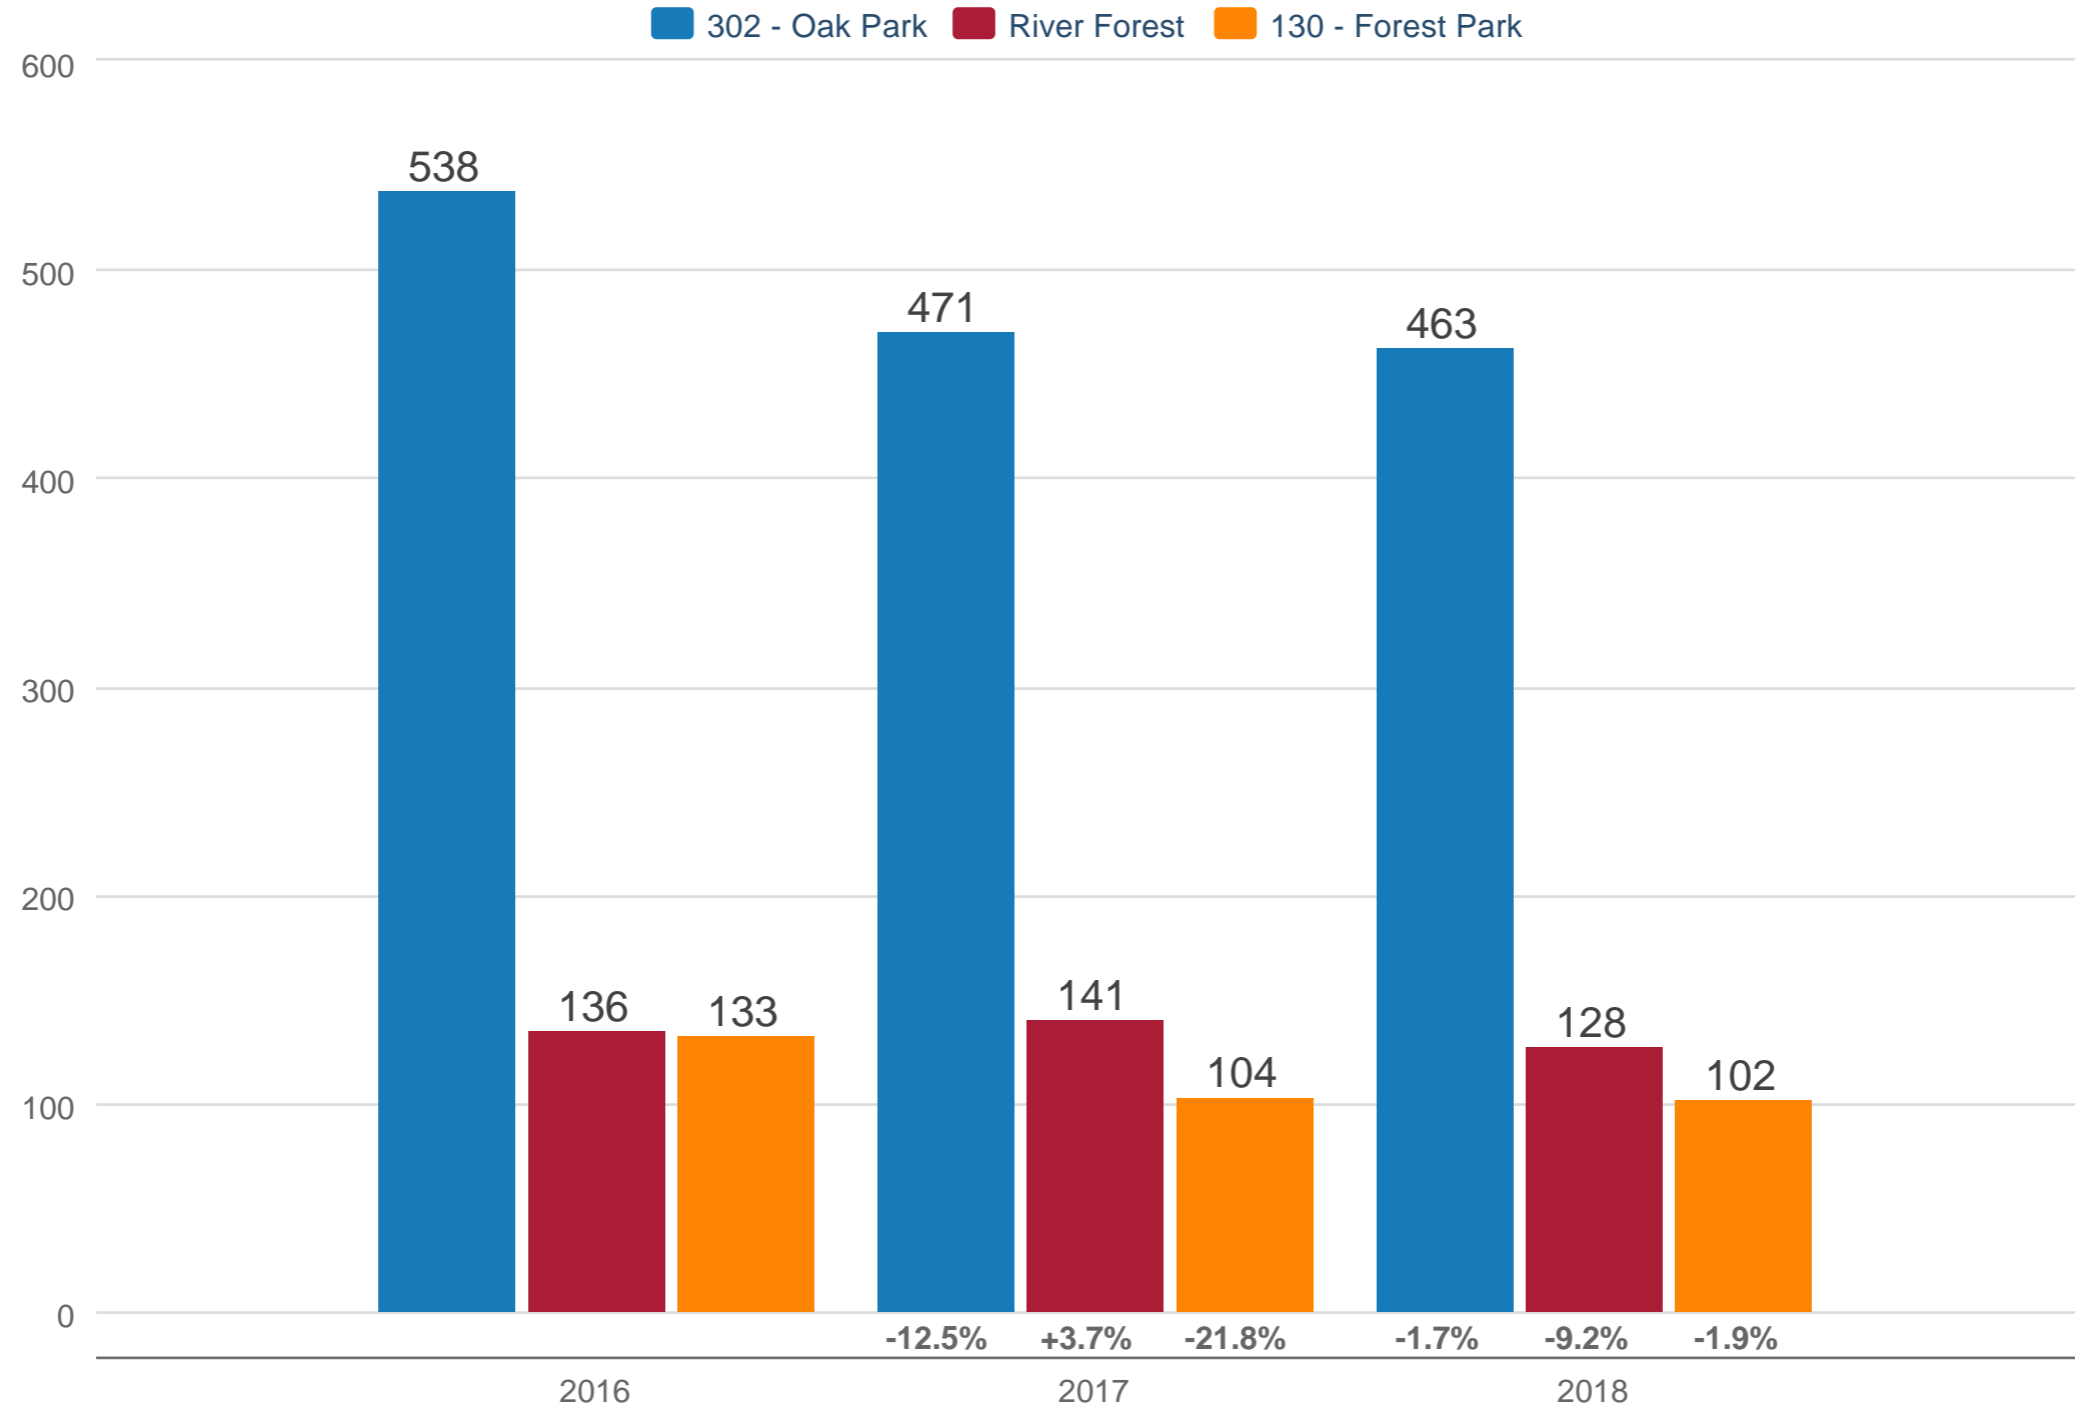

October Closed Sales

302 - Oak Park & River Forest & 130 - Forest Park: Single Family, Detached Single-Family

Each data point is 12 months of activity. Data is from November 19, 2018.