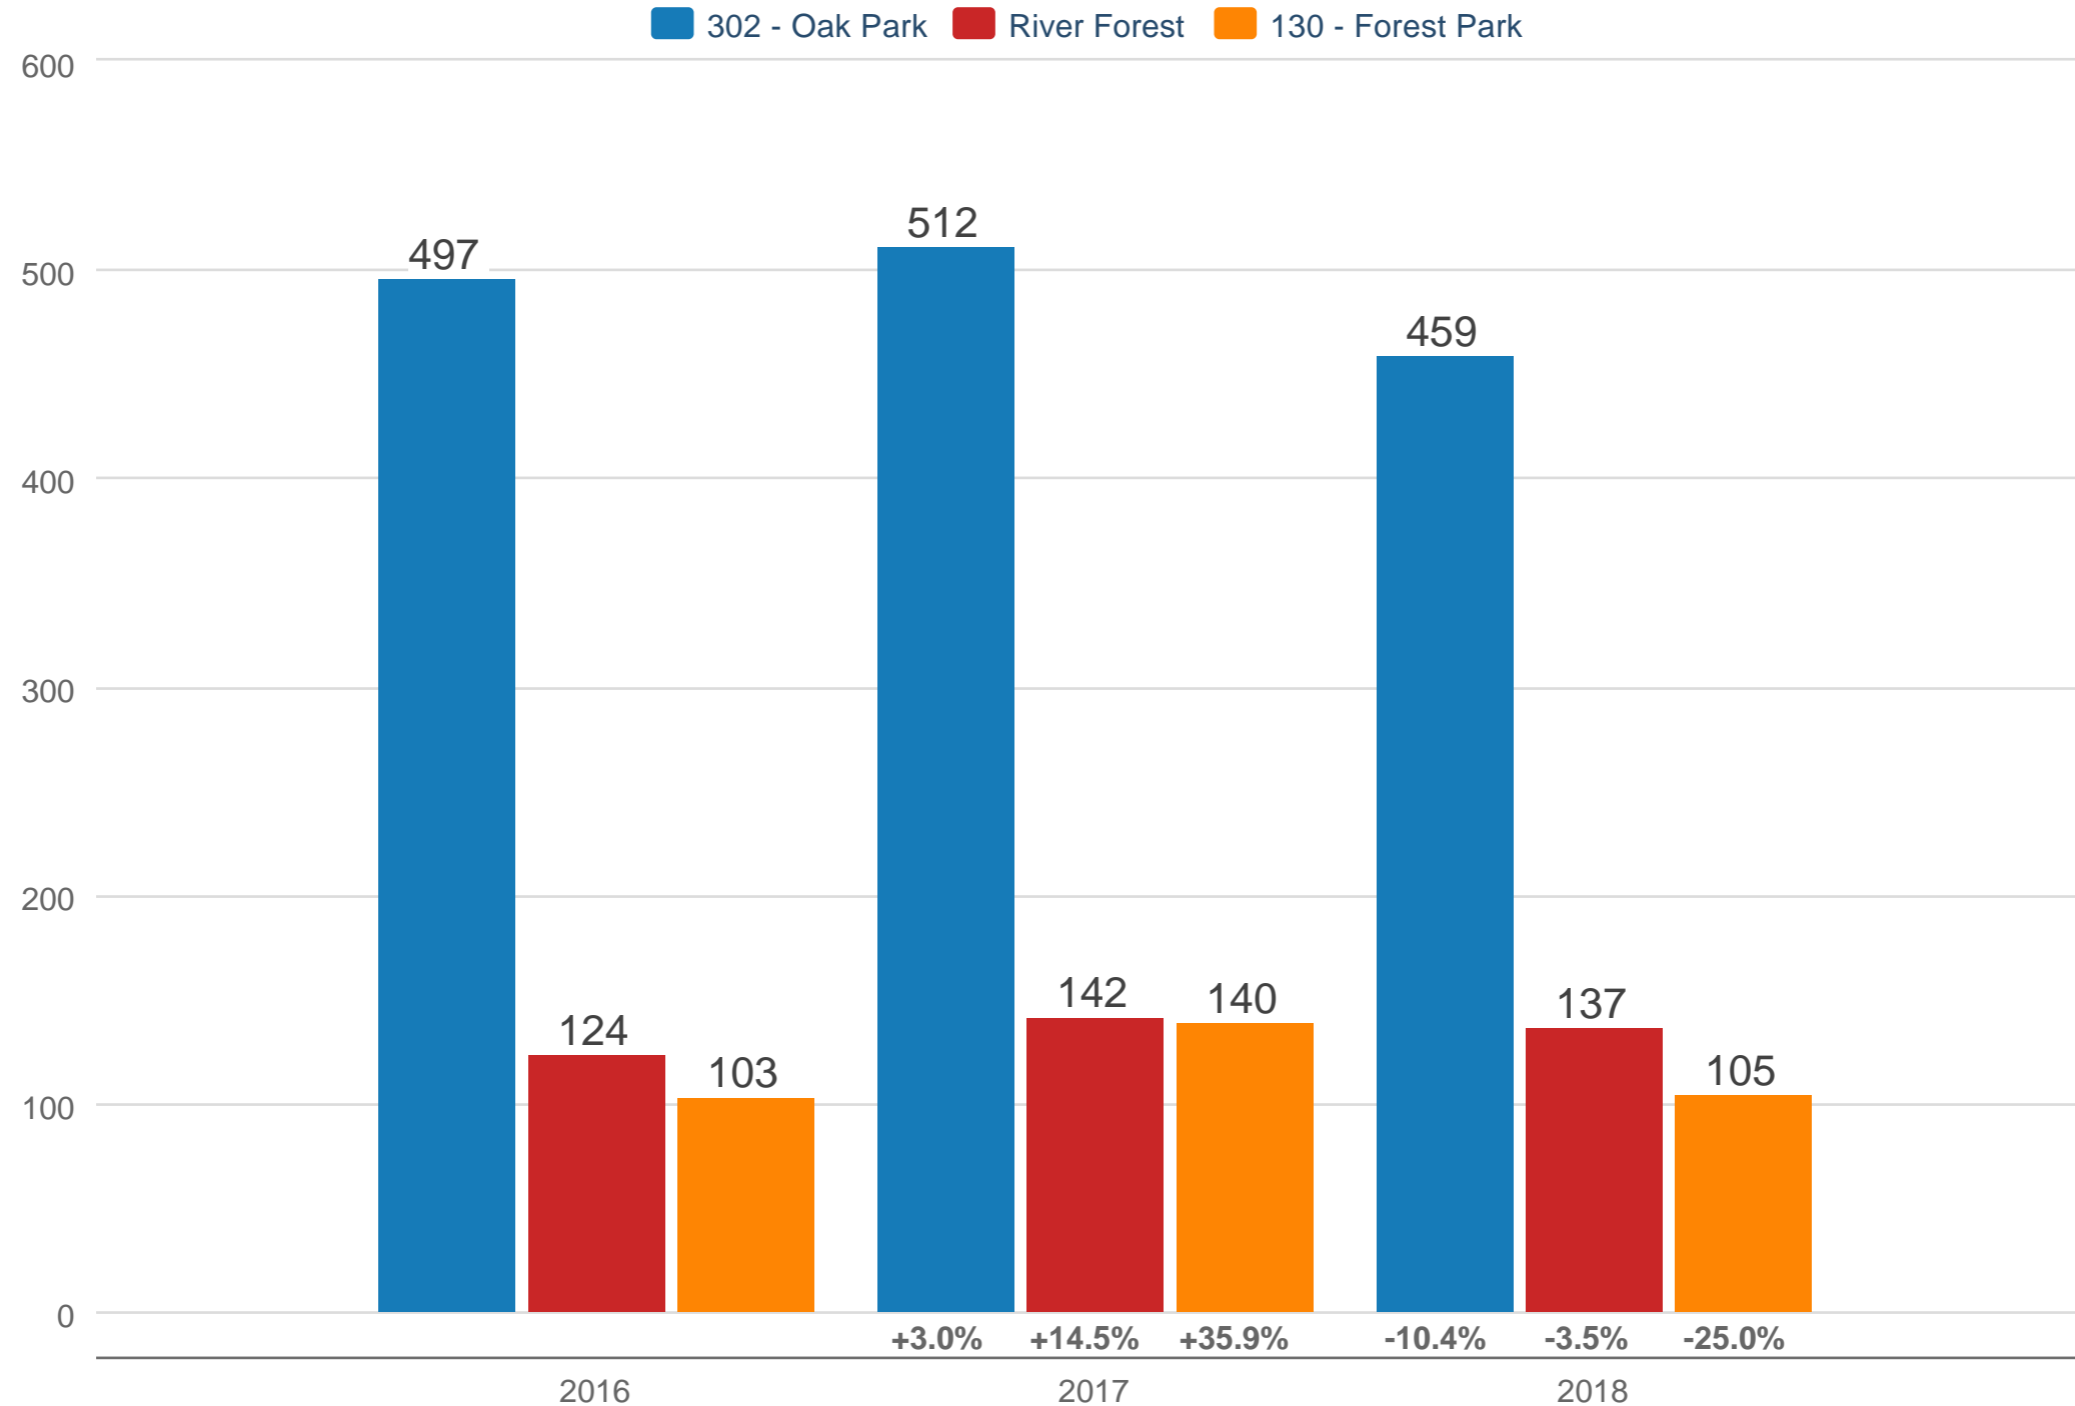

May Closed Sales

302 - Oak Park & River Forest & 130 - Forest Park: Single Family, Detached Single-Family

Each data point is 12 months of activity. Data is from June 22, 2018.