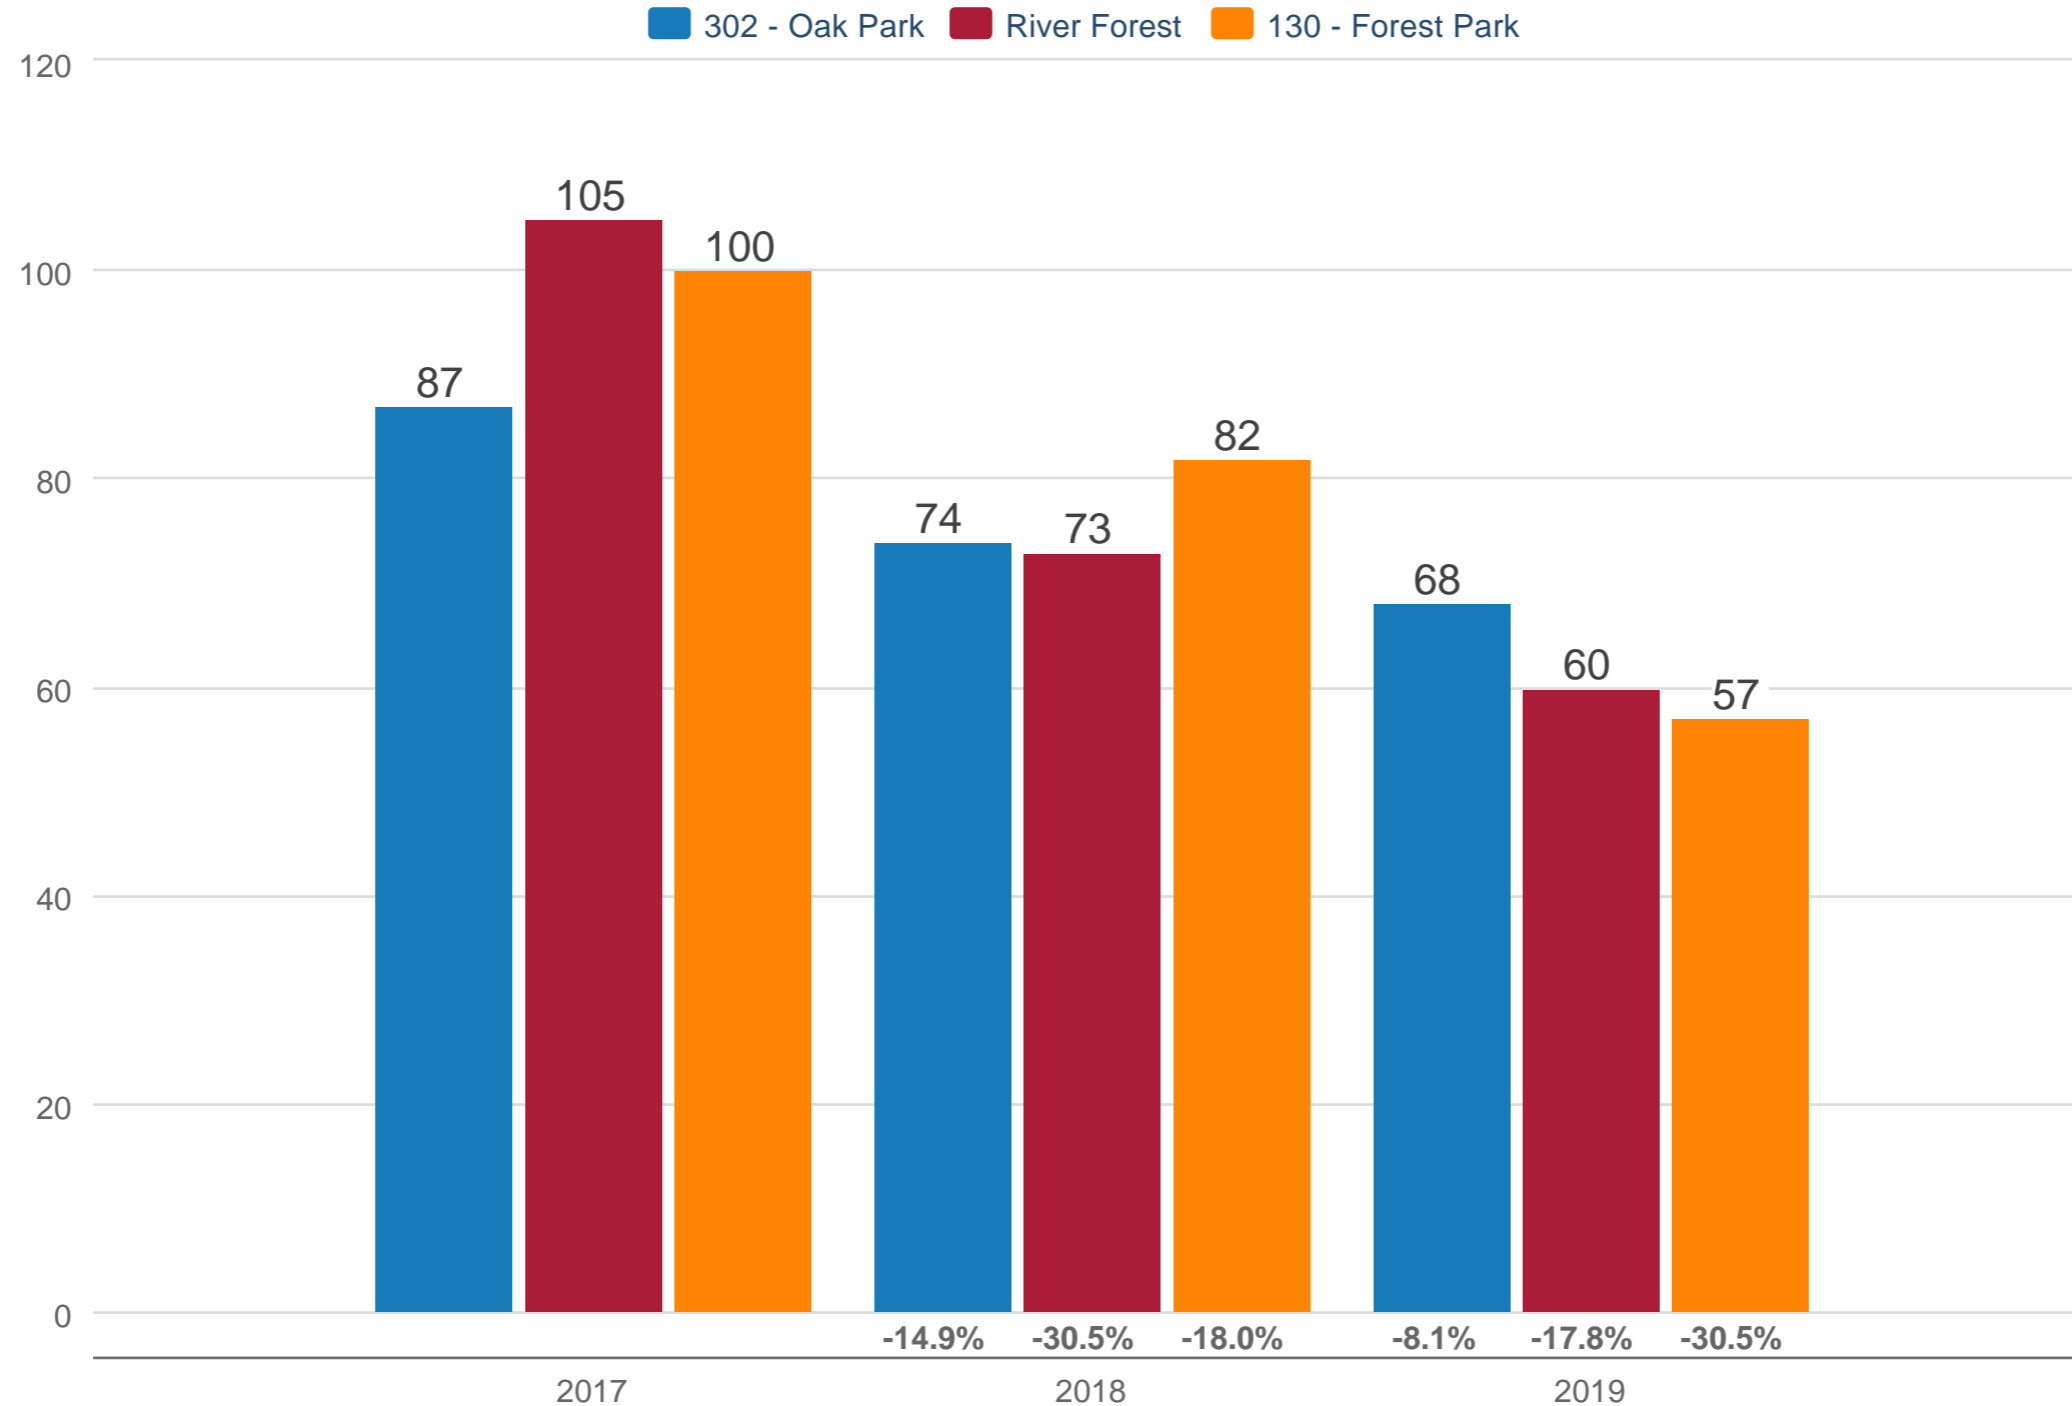

January Average Market Time

302 - Oak Park & River Forest & 130 - Forest Park: Single Family, Attached Single-Family

Each data point is 12 months of activity. Data is from February 15, 2019.