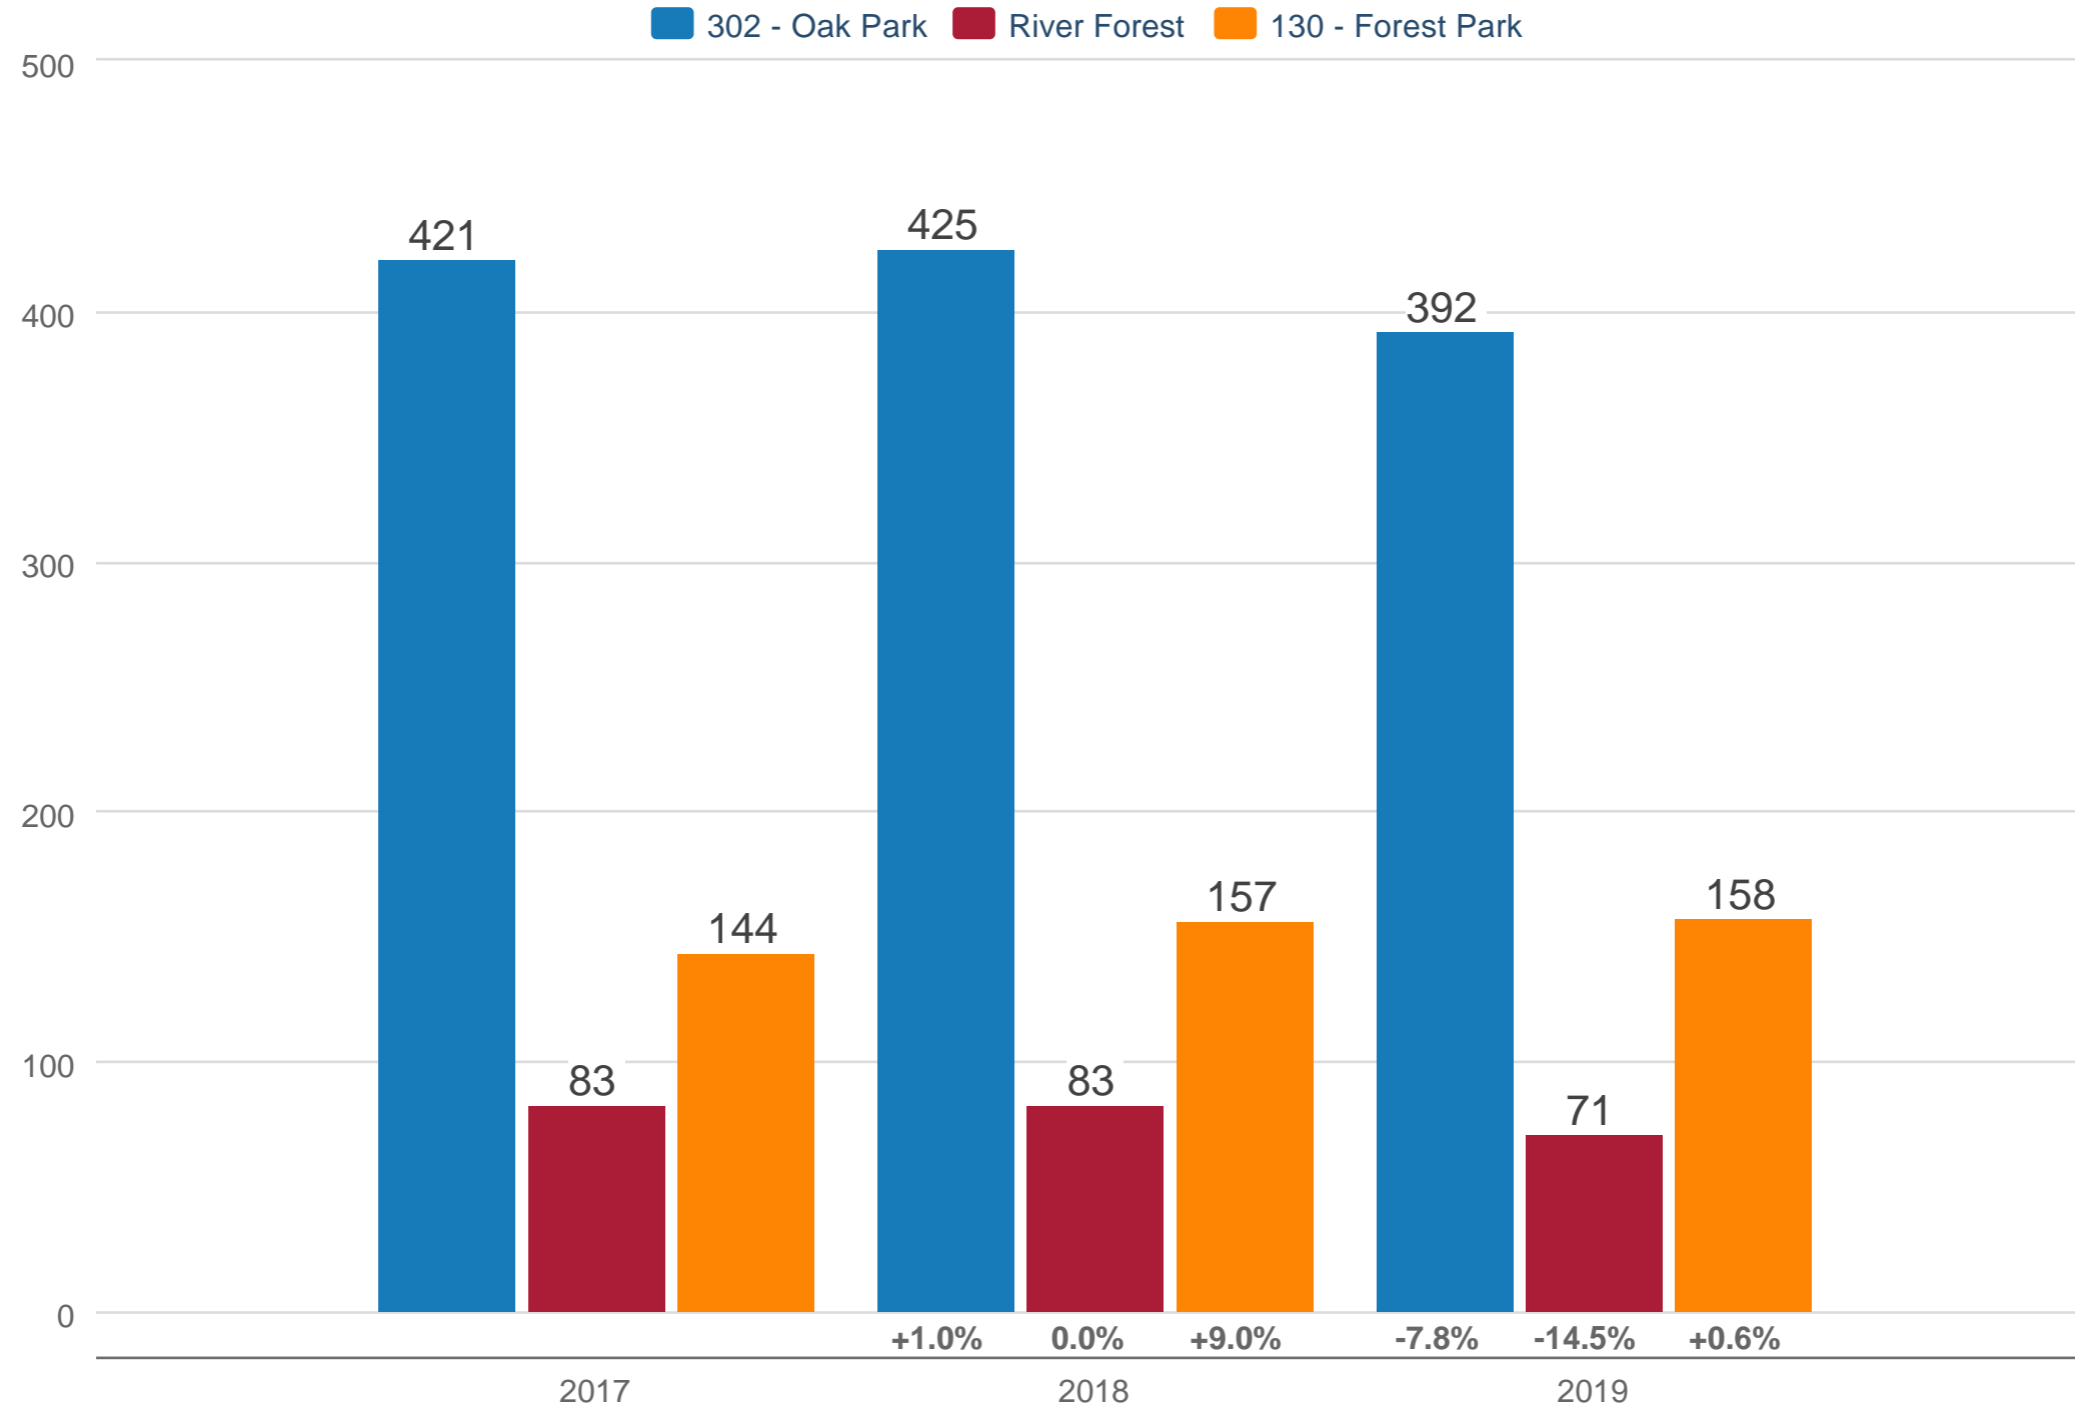

### May Closed Sales

302 - Oak Park & River Forest & 130 - Forest Park: Single Family, Attached Single-Family

Each data point is 12 months of activity. Data is from June 25, 2019.