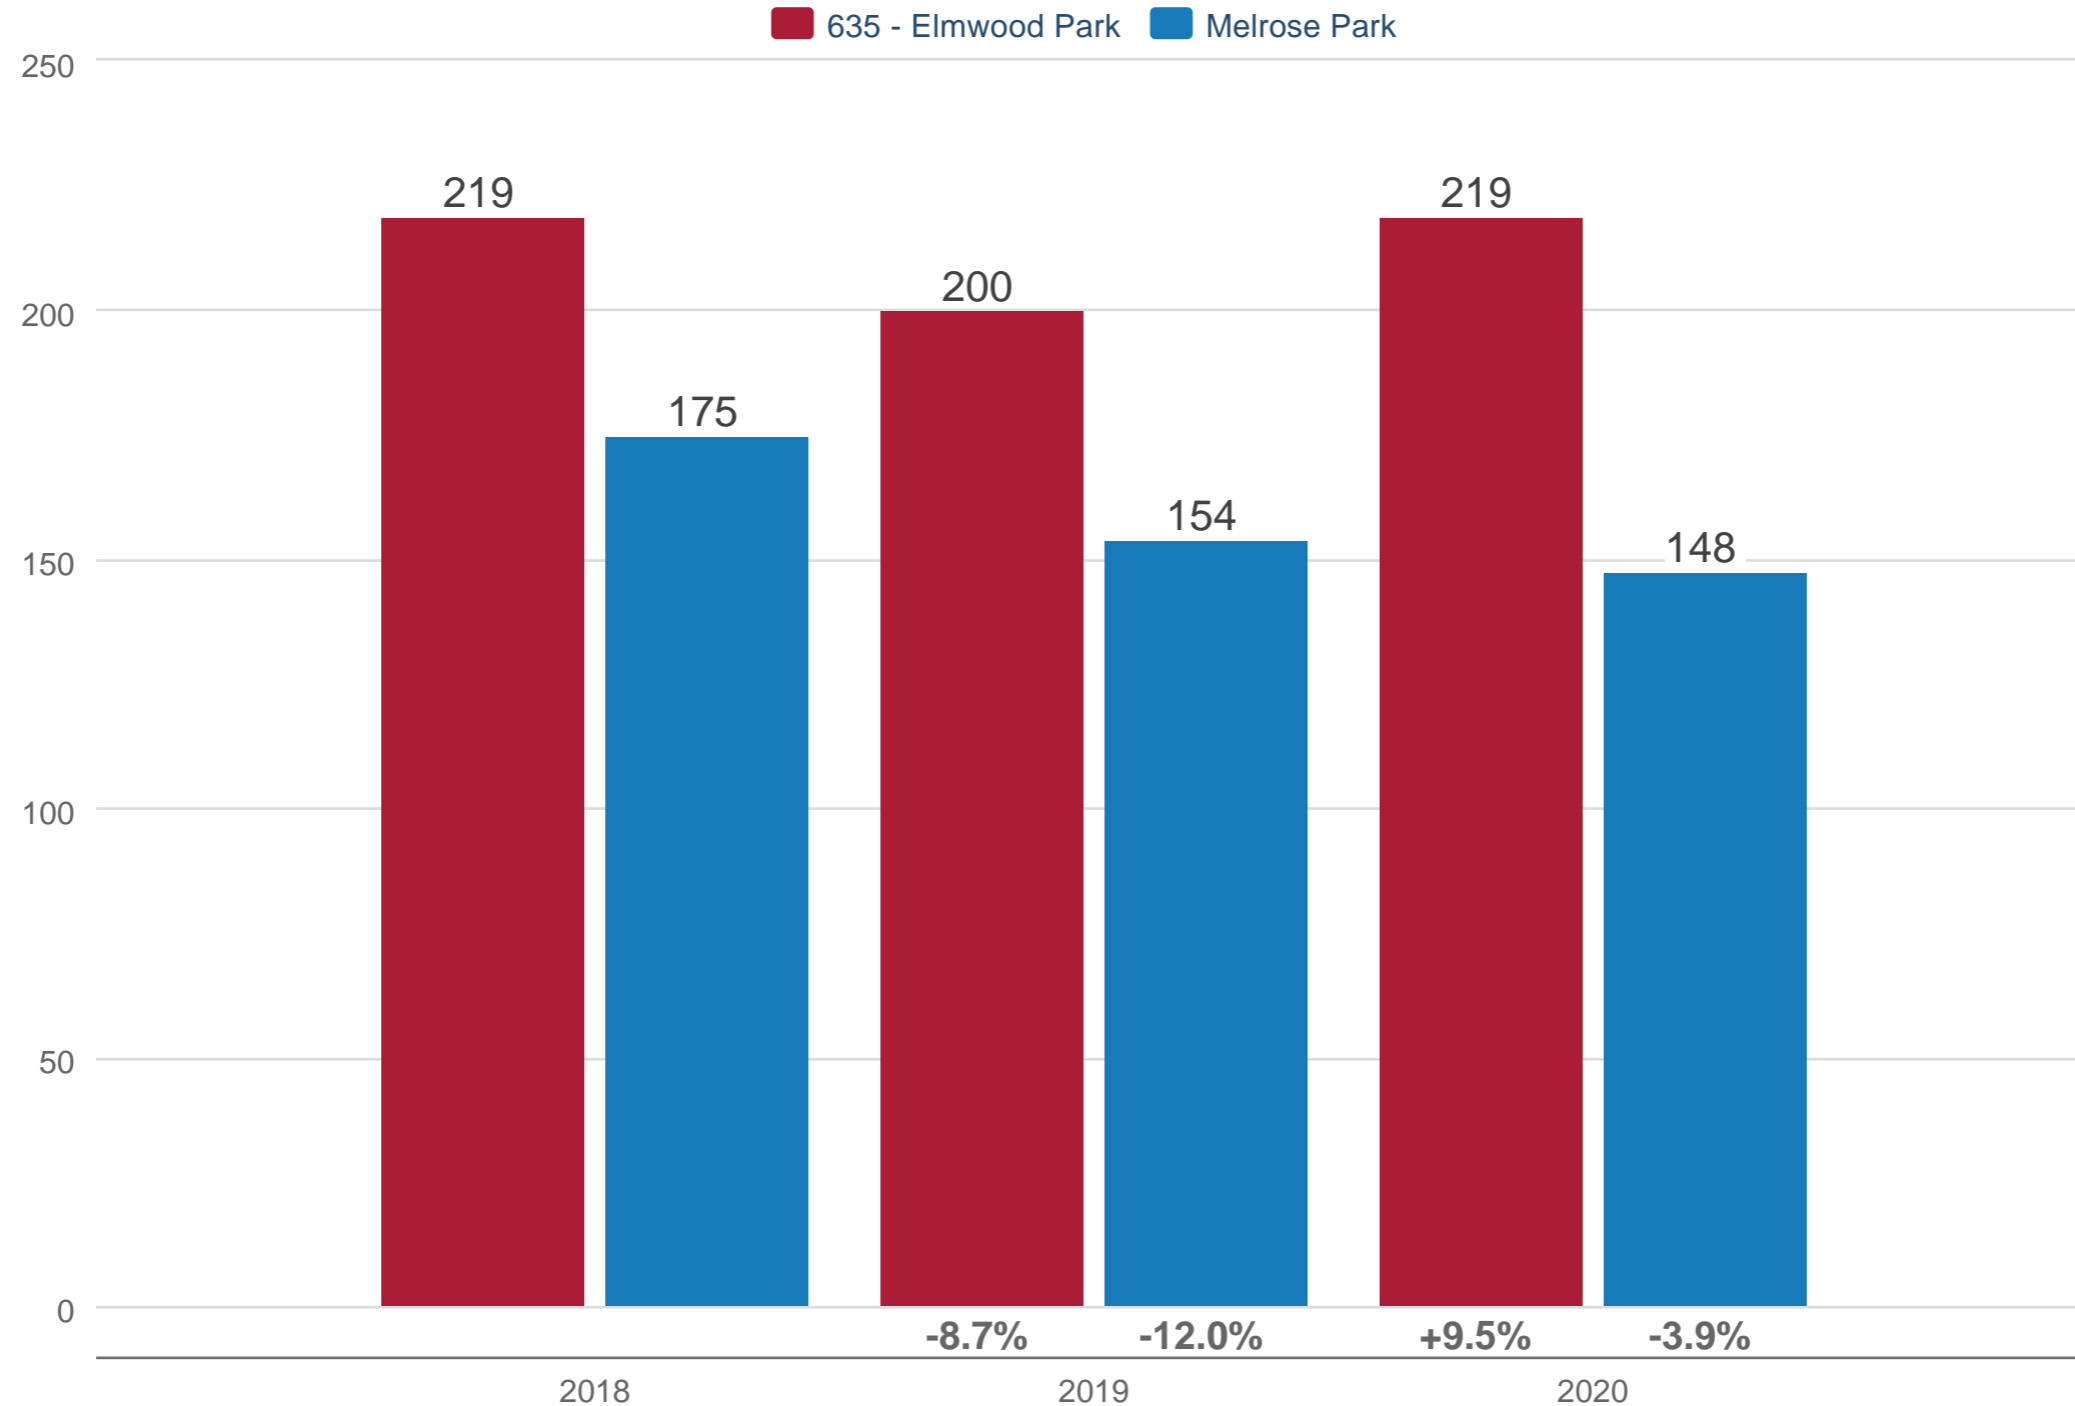

August Closed Sales

635 - Elmwood Park & Melrose Park: Single Family, Detached Single-Family

Each data point is 12 months of activity. Data is from September 28, 2020.