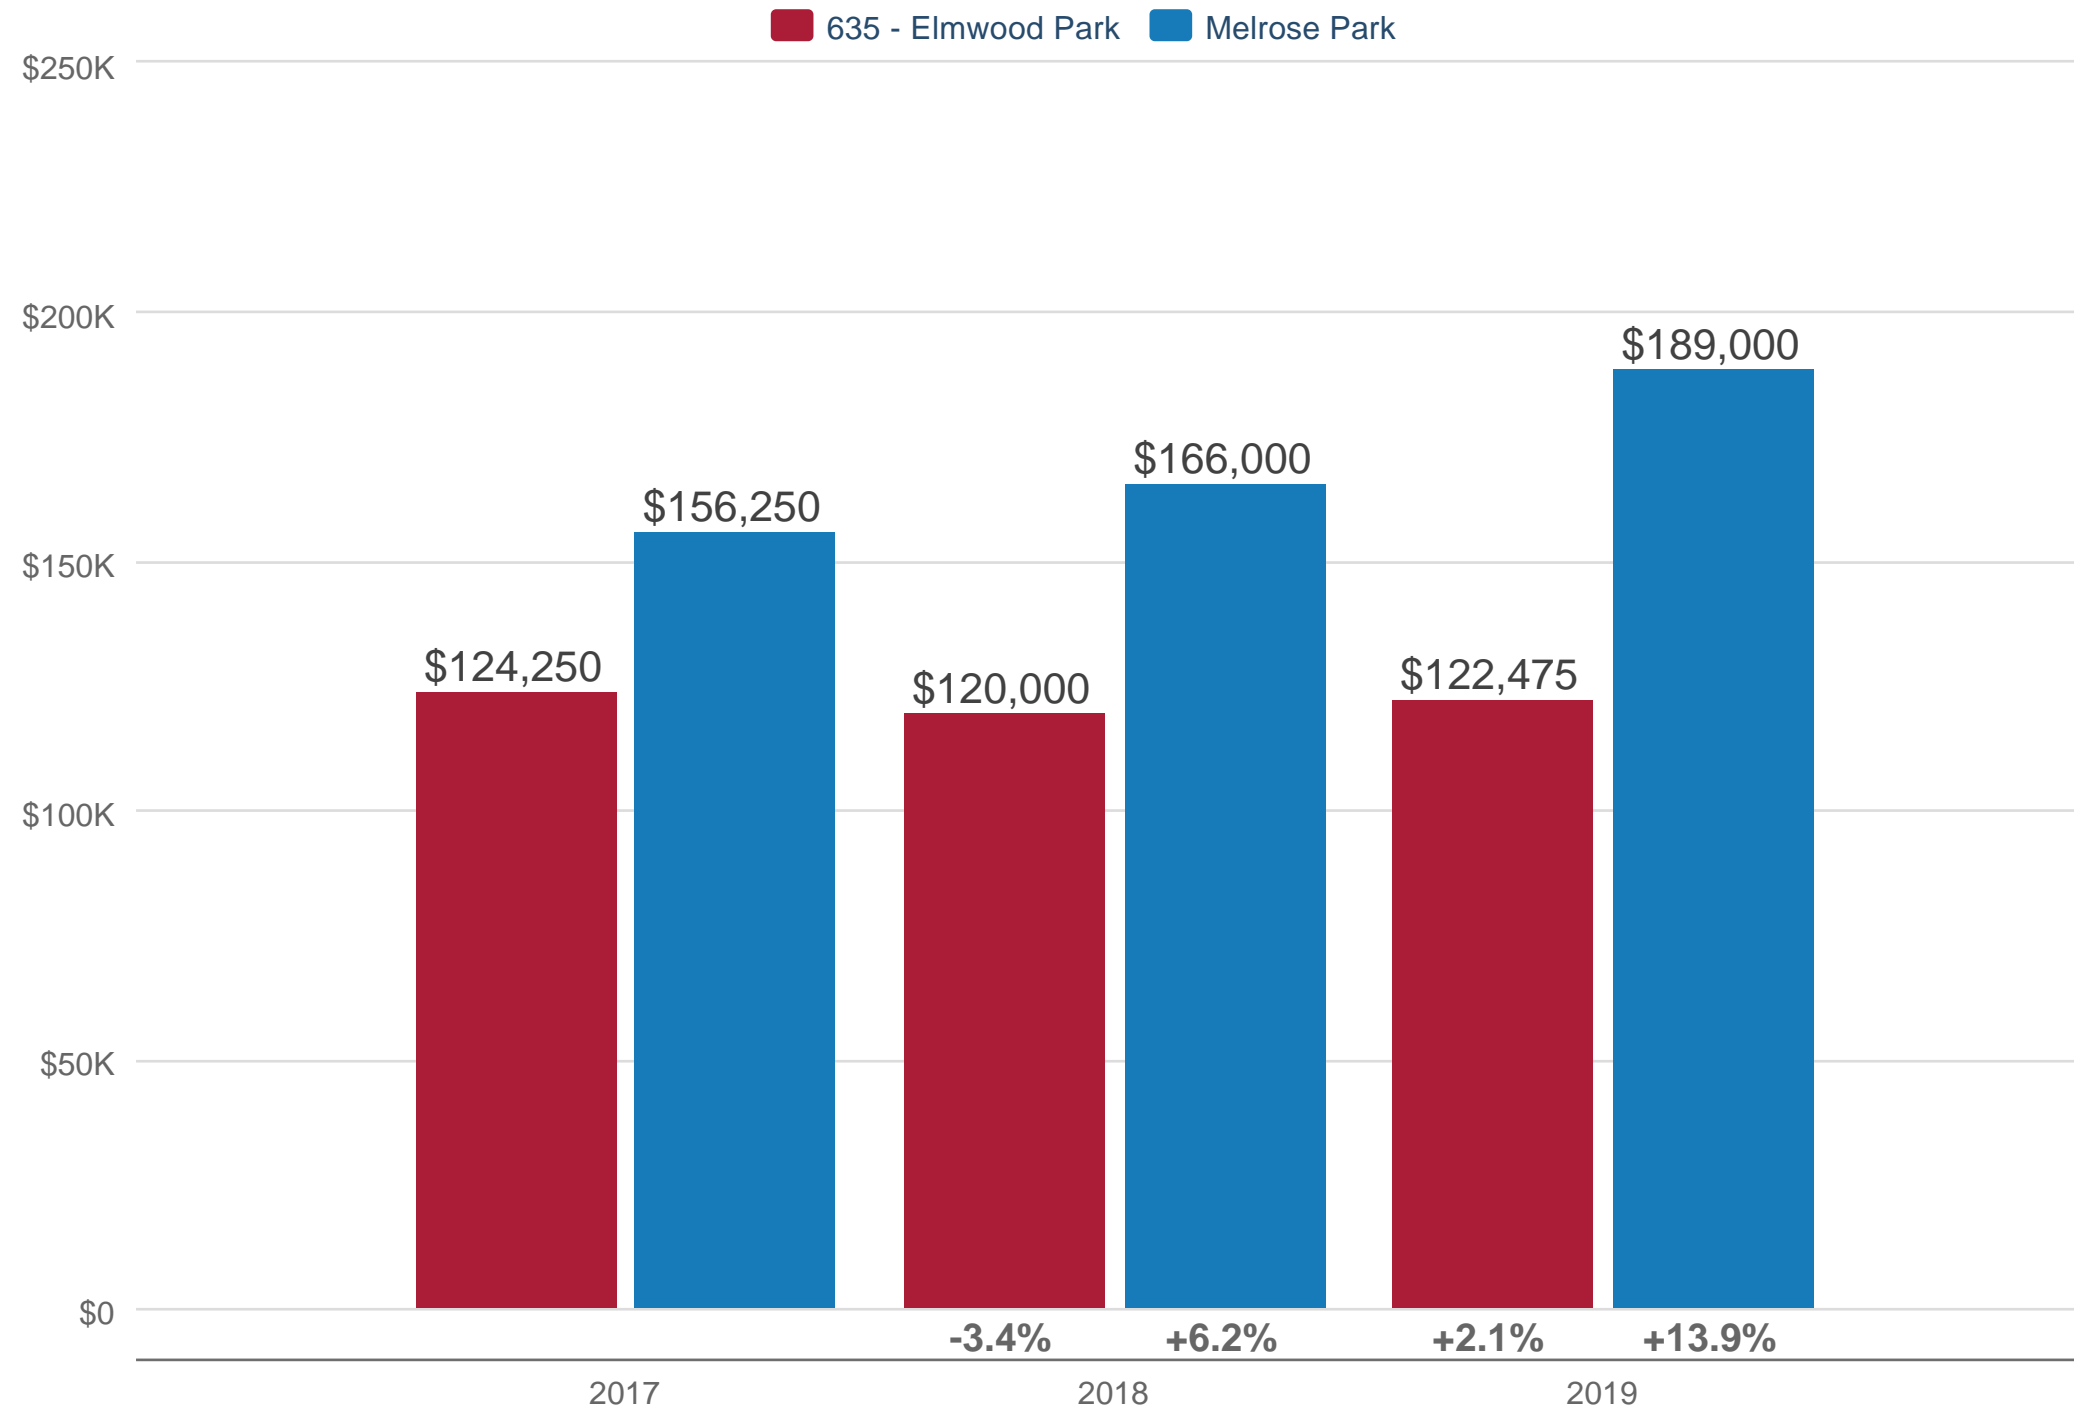

### September Median Sales Price

635 - Elmwood Park & Melrose Park: Single Family, Attached Single-Family

Each data point is 12 months of activity. Data is from October 15, 2019.