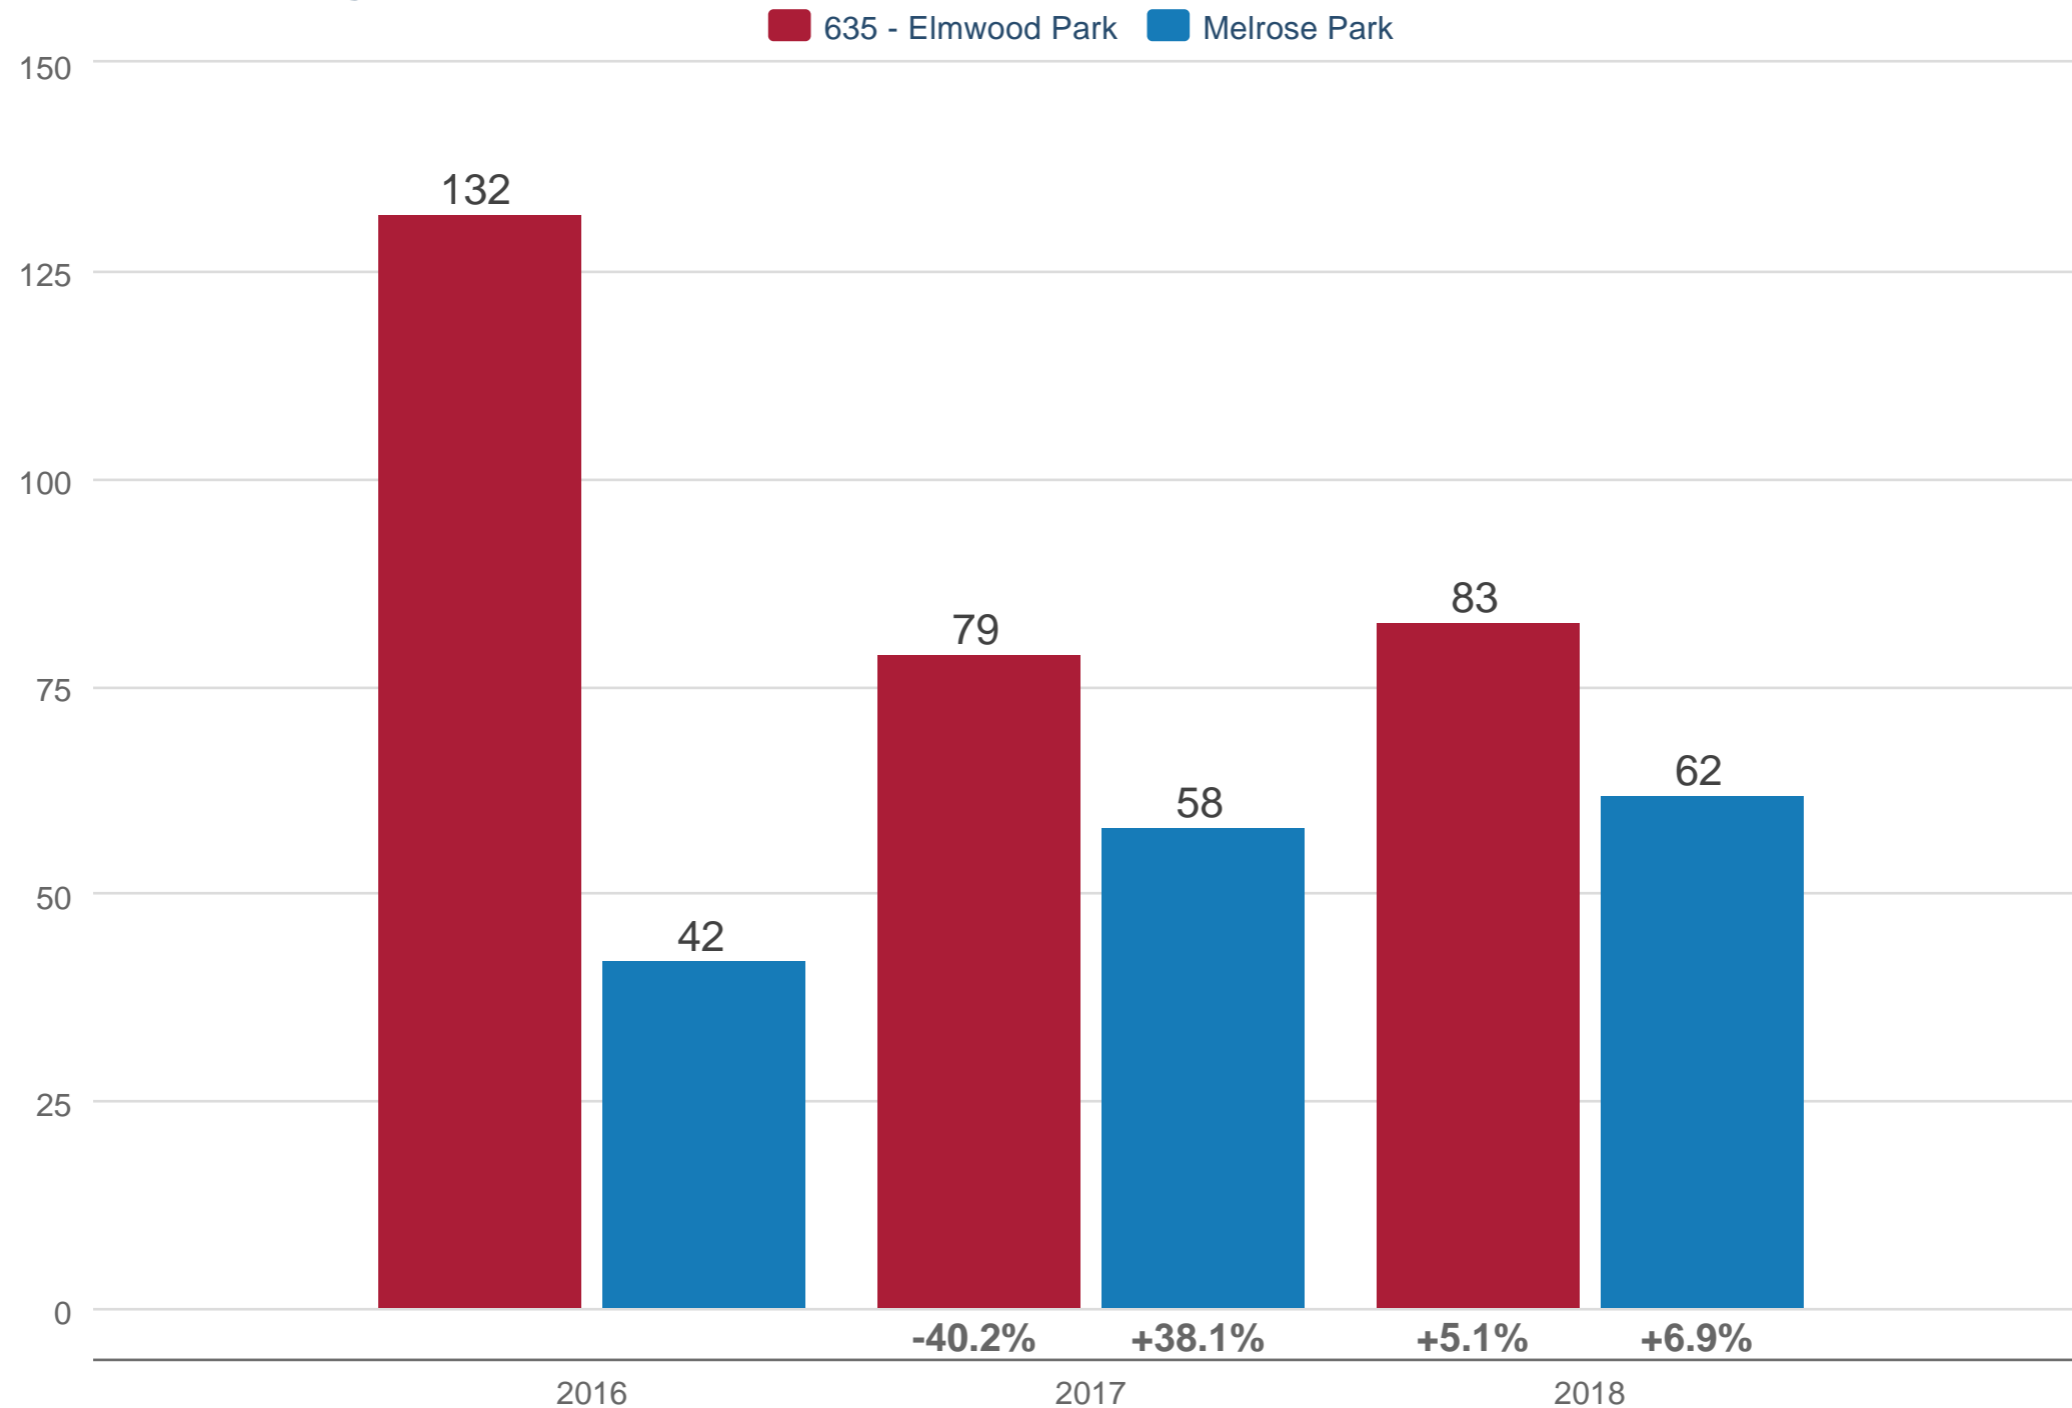

December Average Market Time

635 - Elmwood Park & Melrose Park: Single Family, Attached Single-Family

Each data point is 12 months of activity. Data is from January 20, 2019.