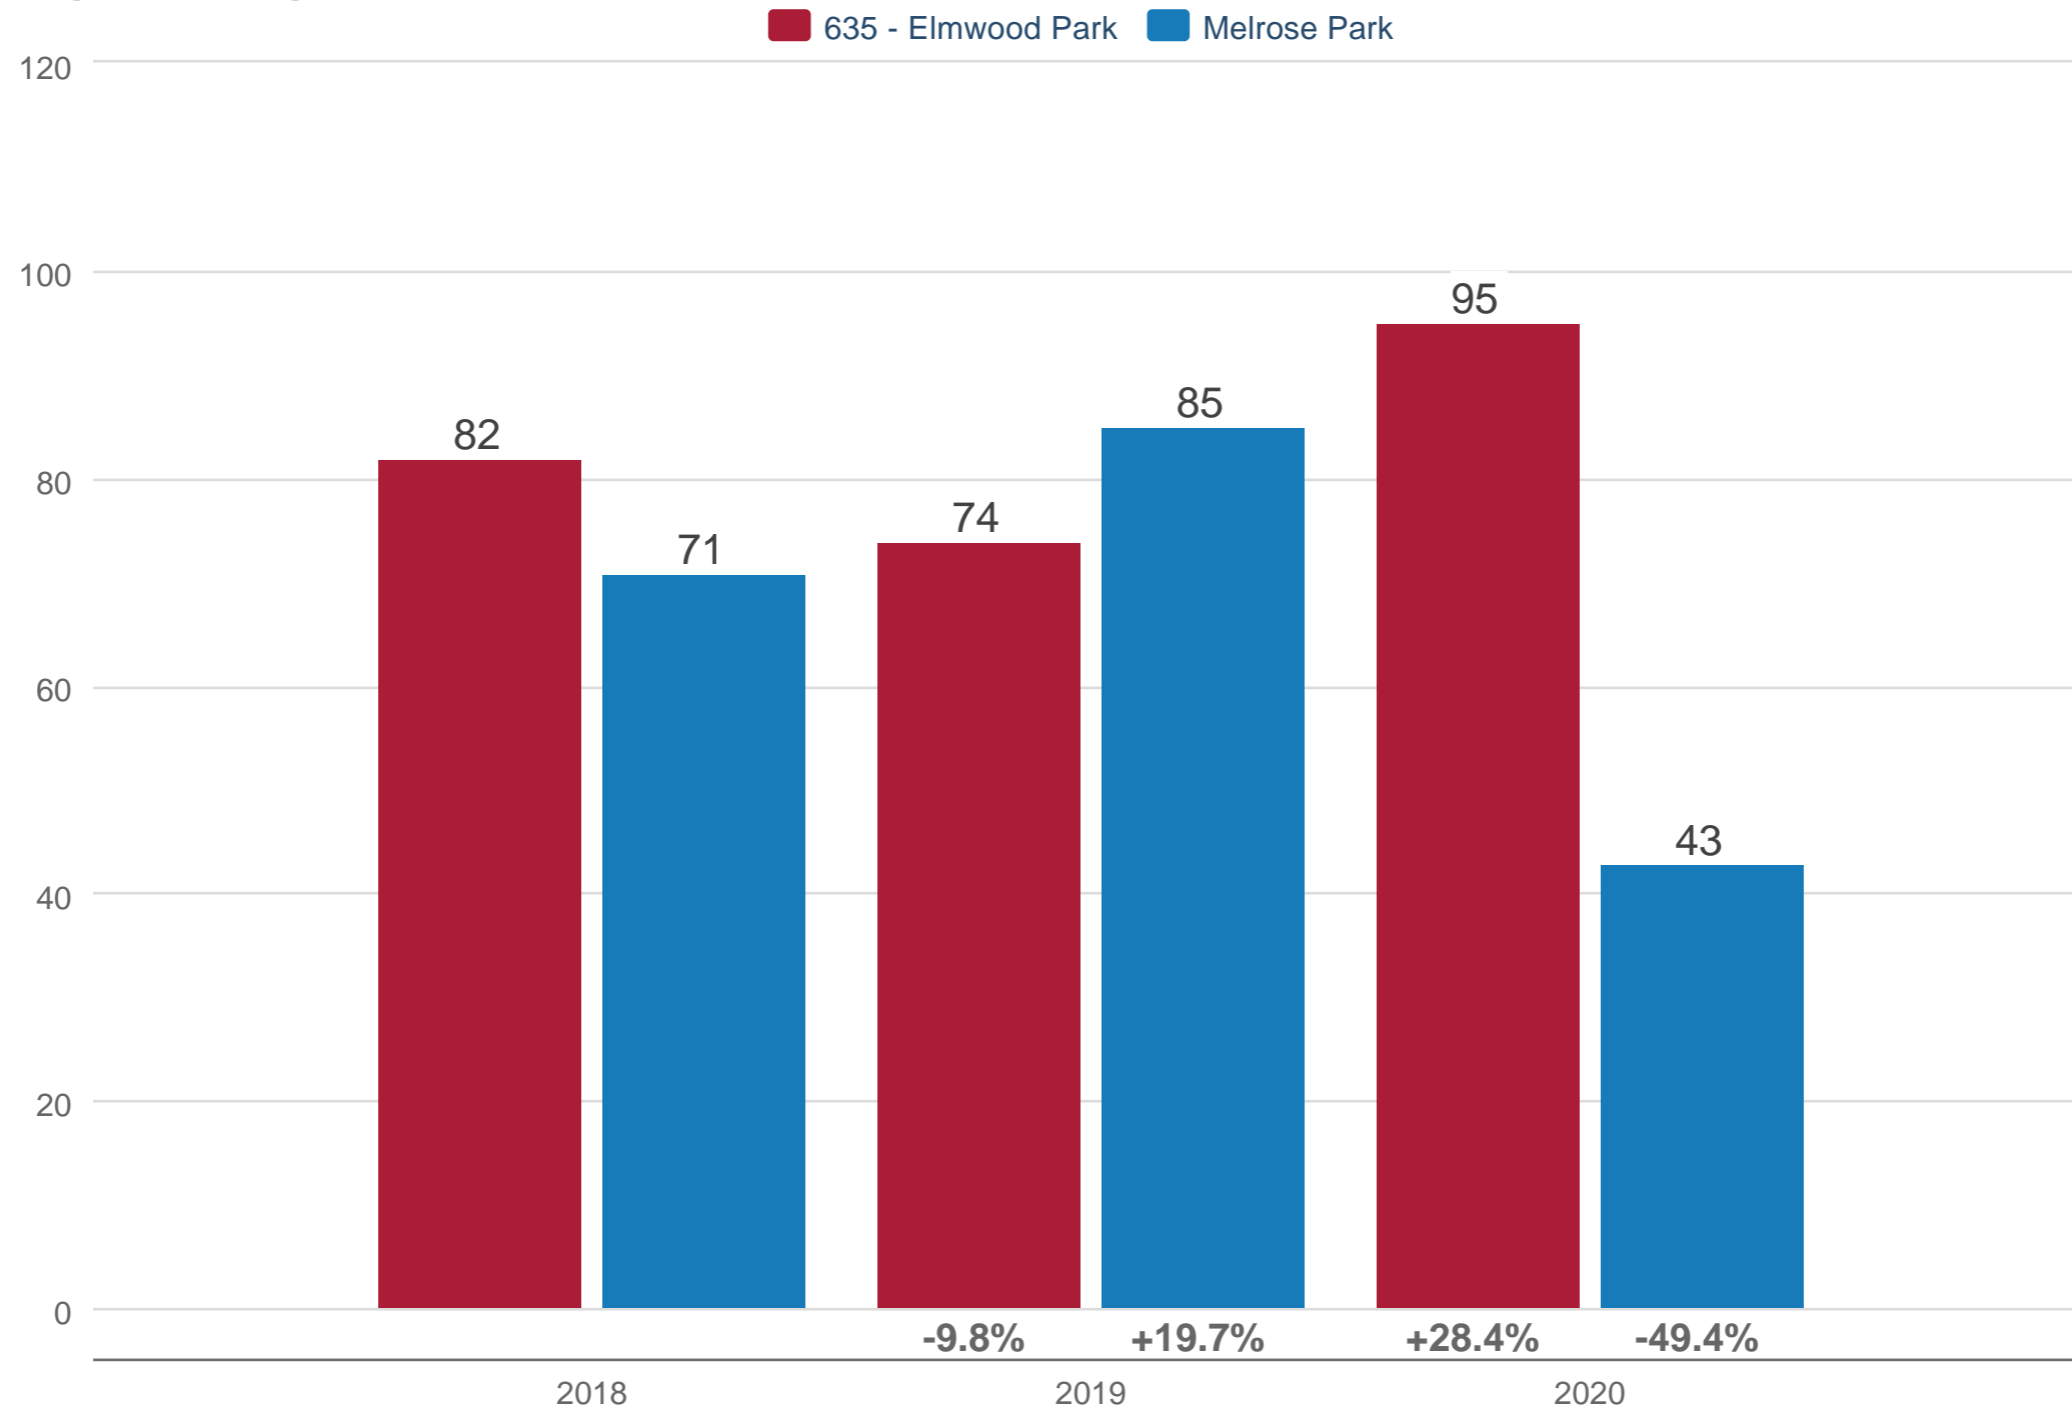

August Average Market Time

635 - Elmwood Park & Melrose Park: Single Family, Attached Single-Family

Each data point is 12 months of activity. Data is from September 28, 2020.