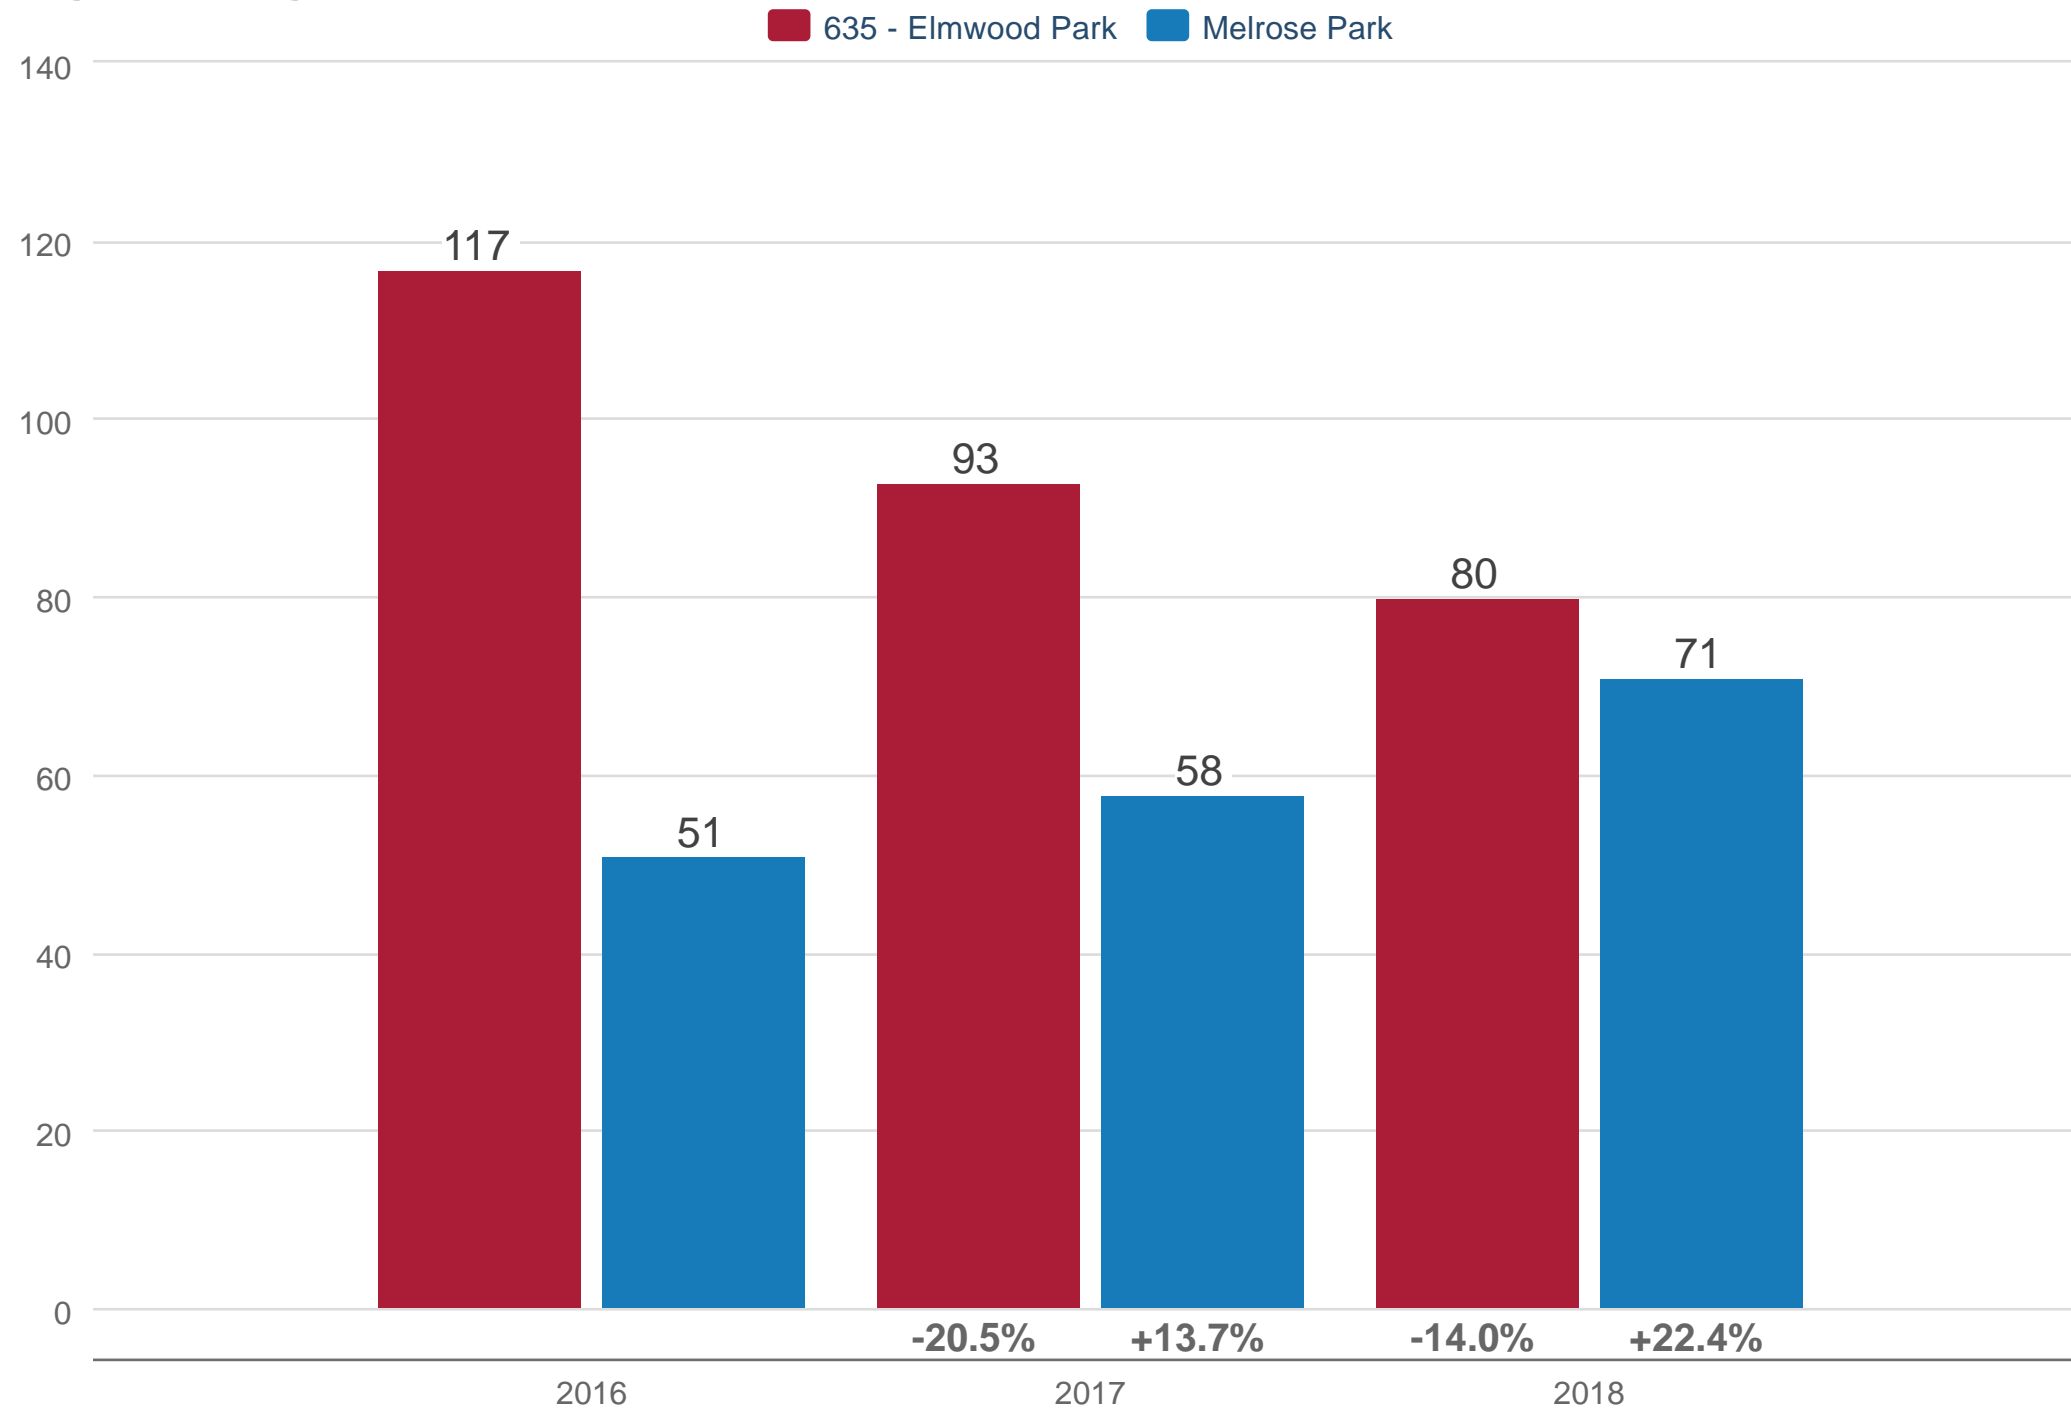

August Average Market Time

635 - Elmwood Park & Melrose Park: Single Family, Attached Single-Family

Each data point is 12 months of activity. Data is from September 25, 2018.