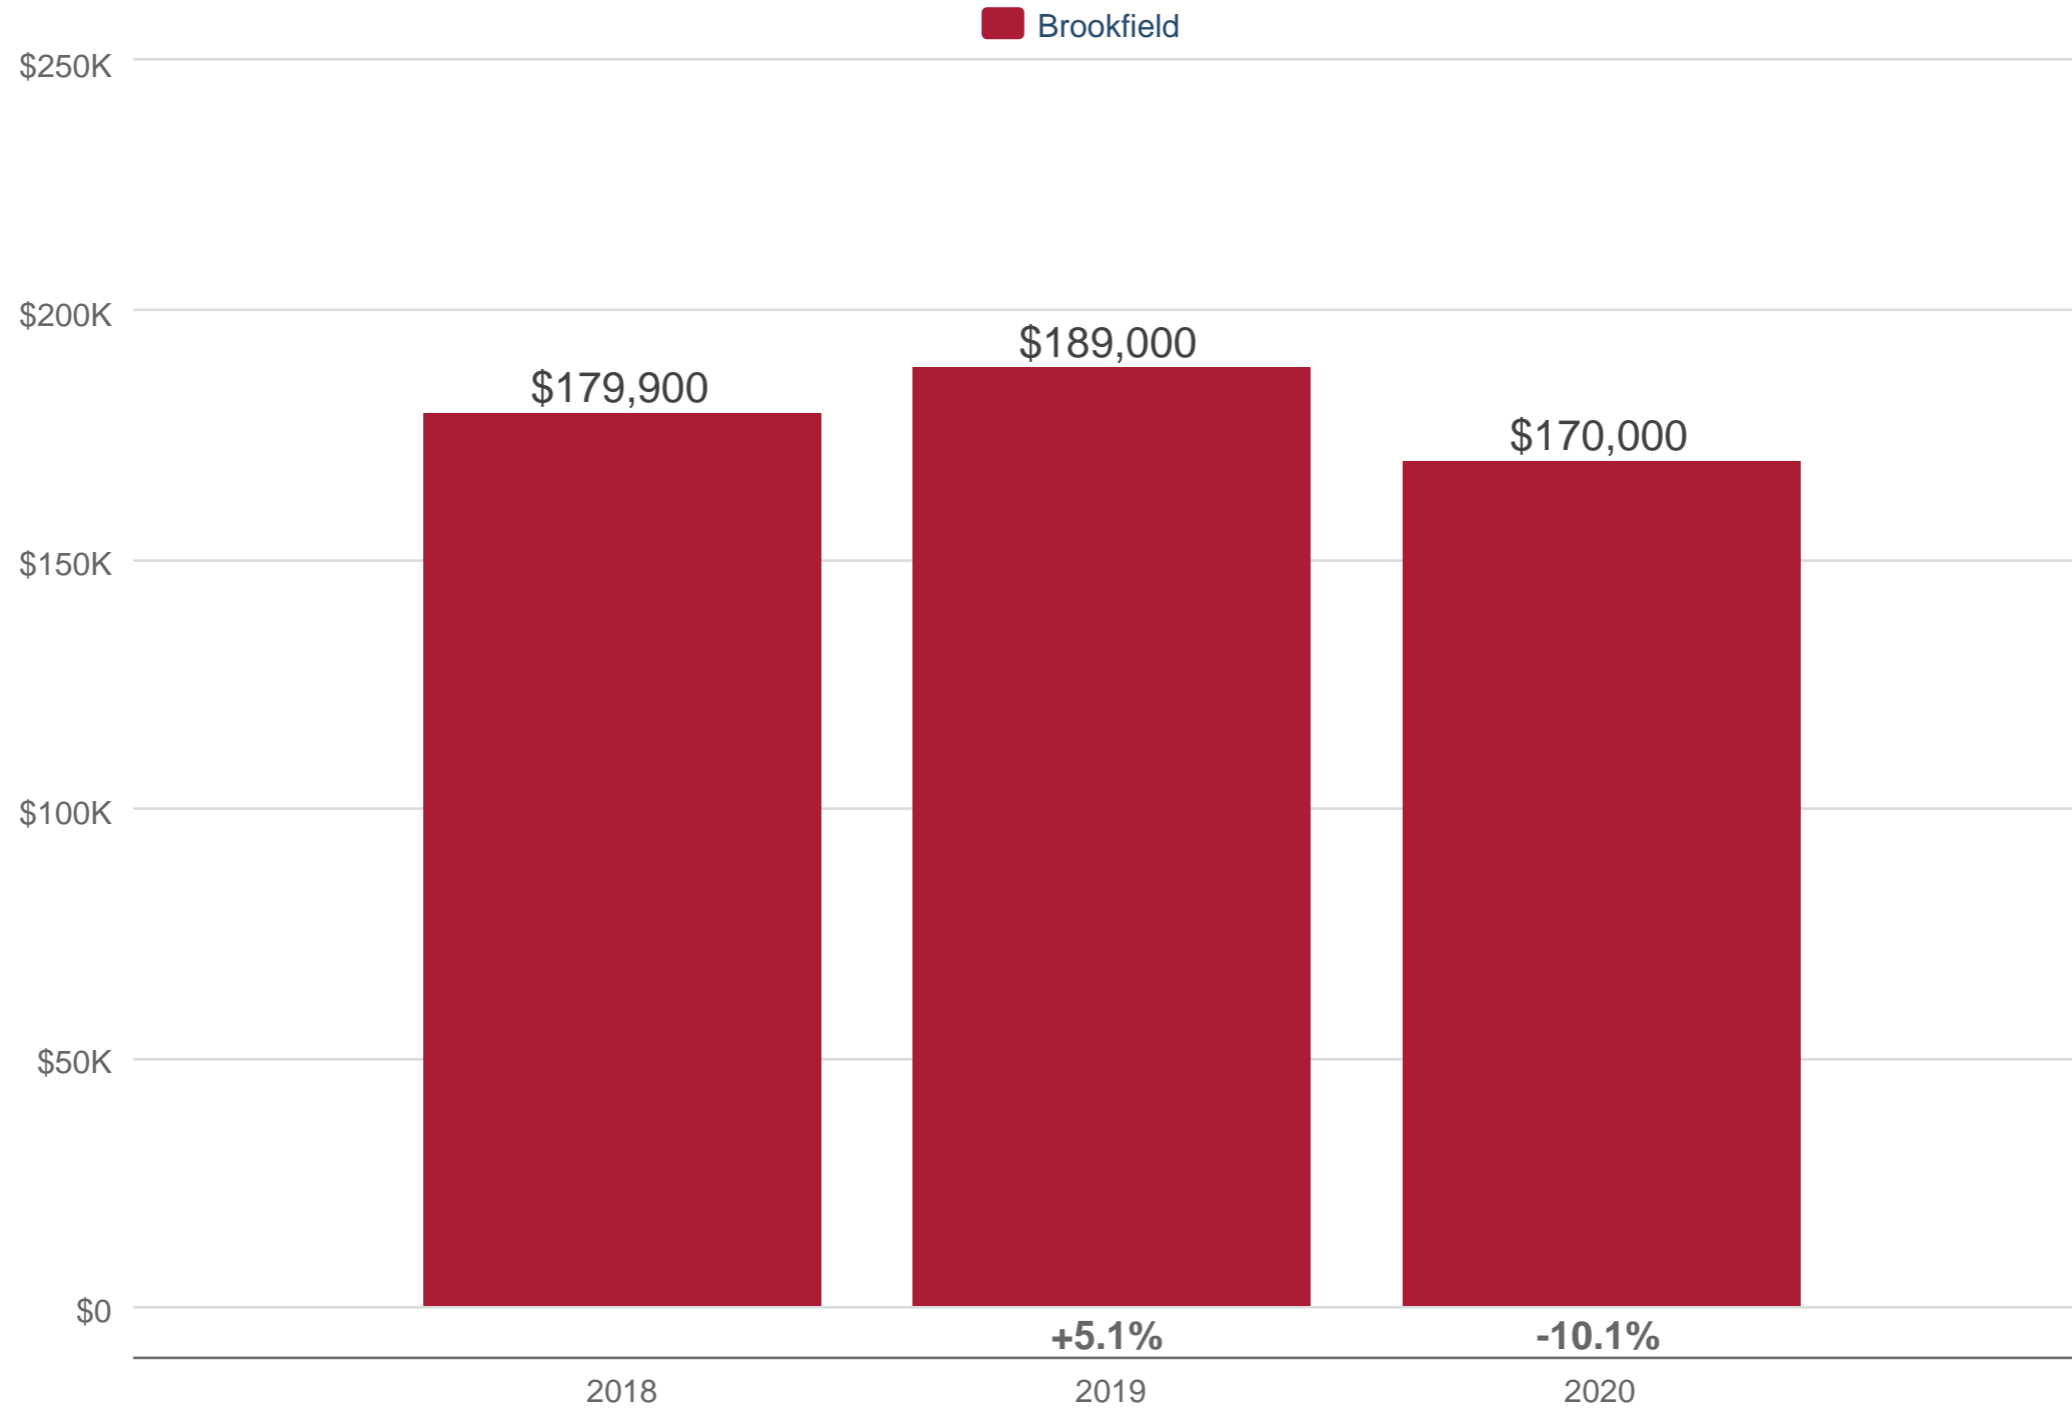

August Median Sales Price

Brookfield: Single Family, Attached Single-Family

Each data point is 12 months of activity. Data is from September 28, 2020.