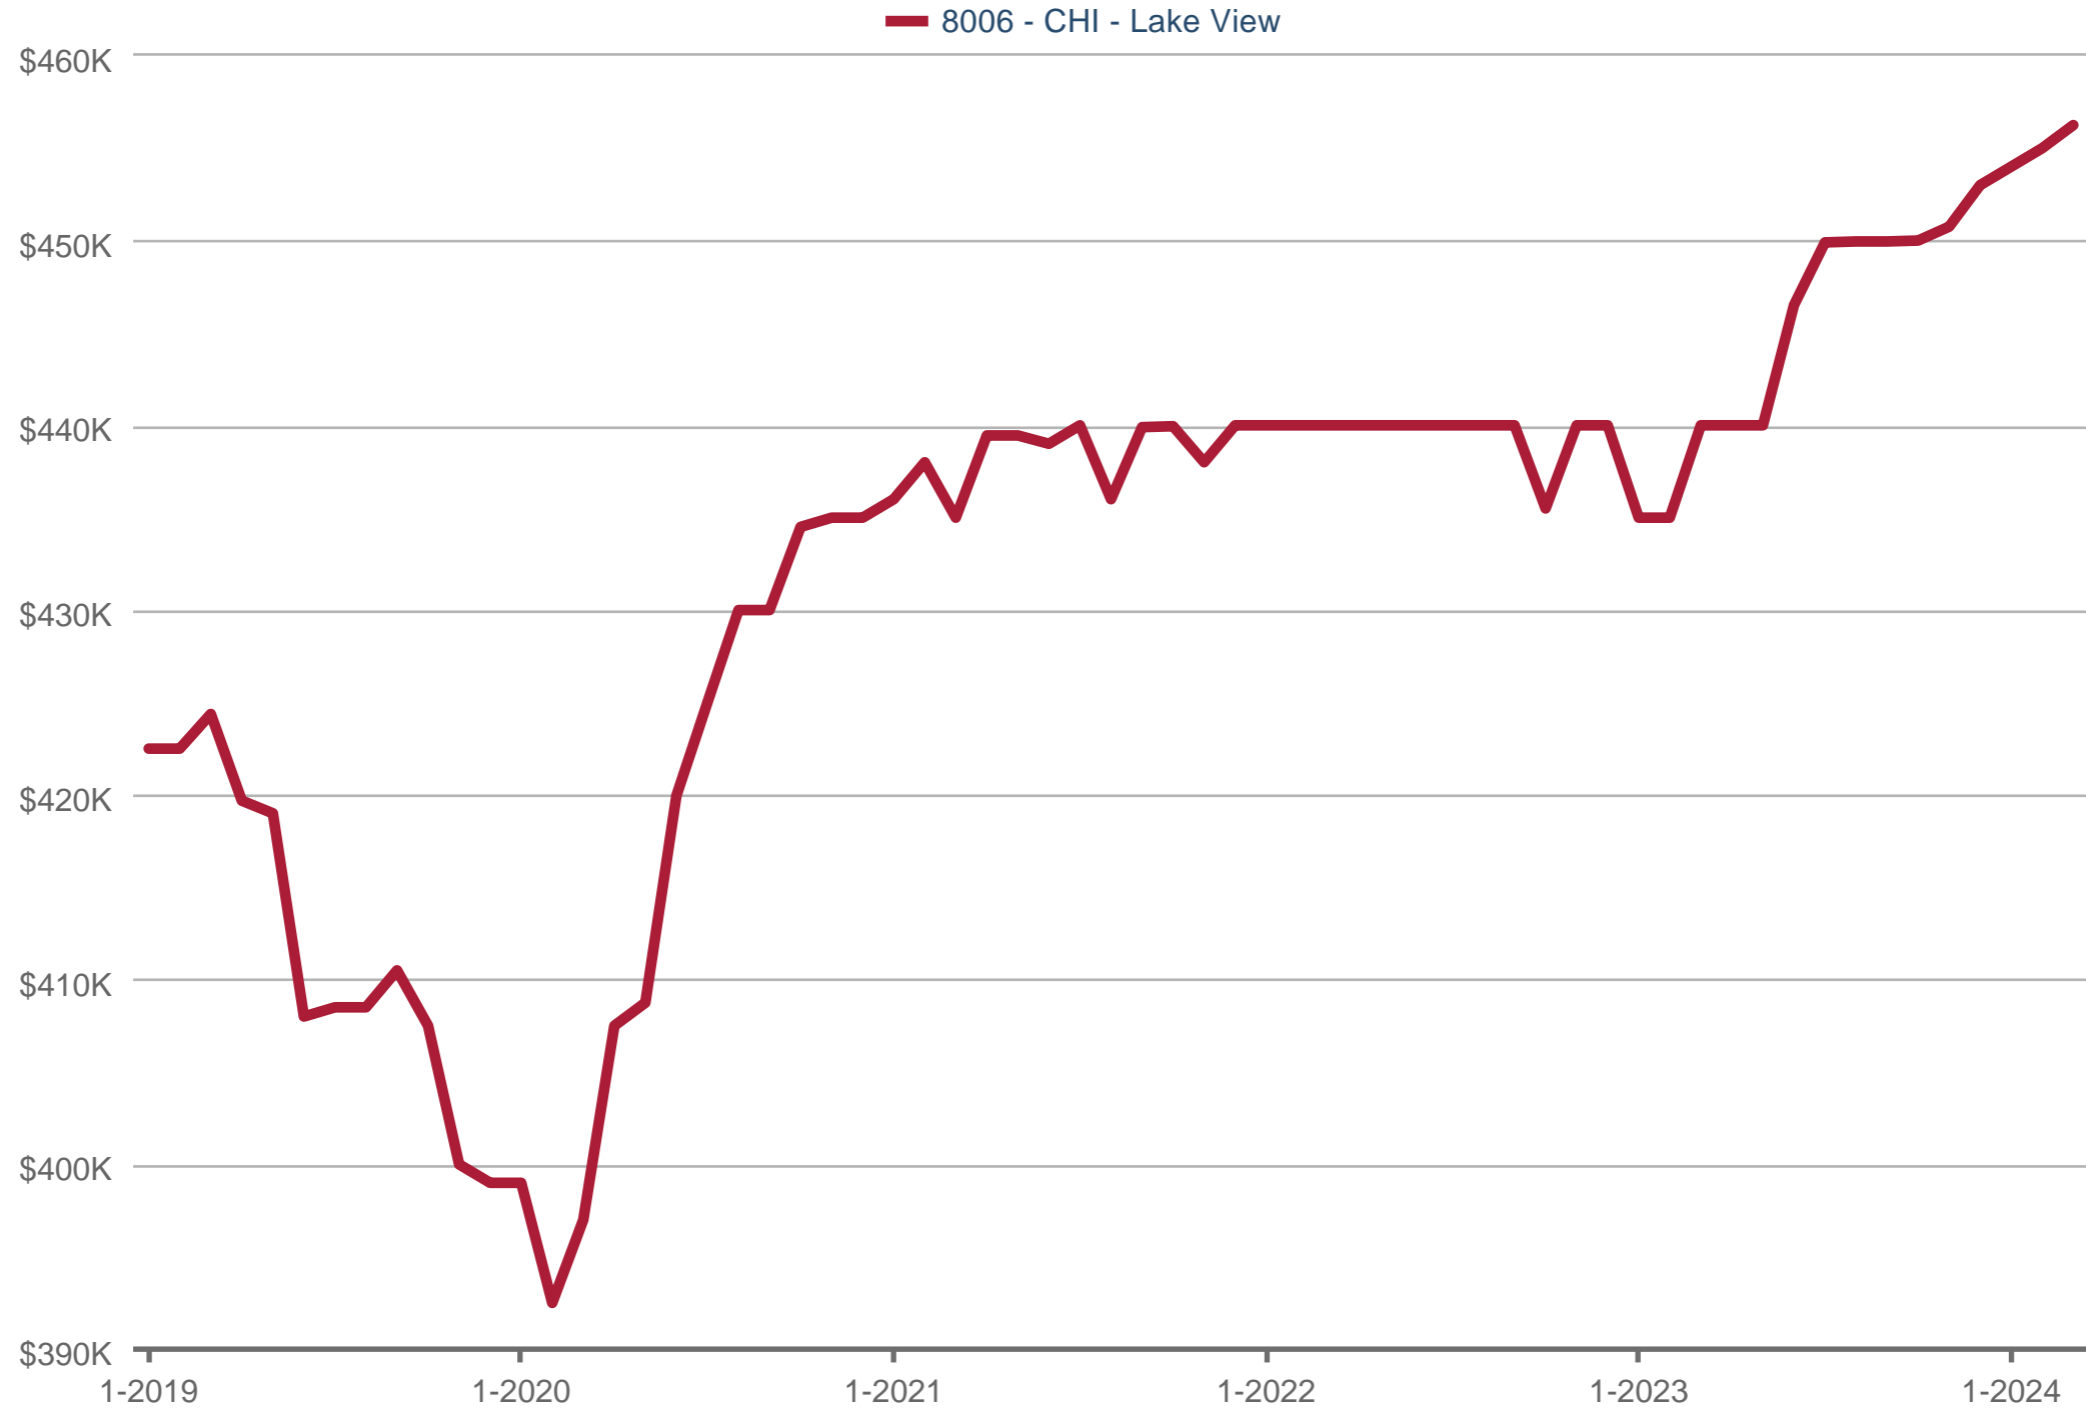

8006 - CHI - Lake View: 2 Bedrooms, 2 Bathrooms, Resale, Single Family, Condo, 1,001 to 2,000 sq ft

Each data point is 12 months of activity. Data is from April 25, 2024.

All data from MRED. Data deemed reliable but not guaranteed. InfoSparks © 2024 ShowingTime.