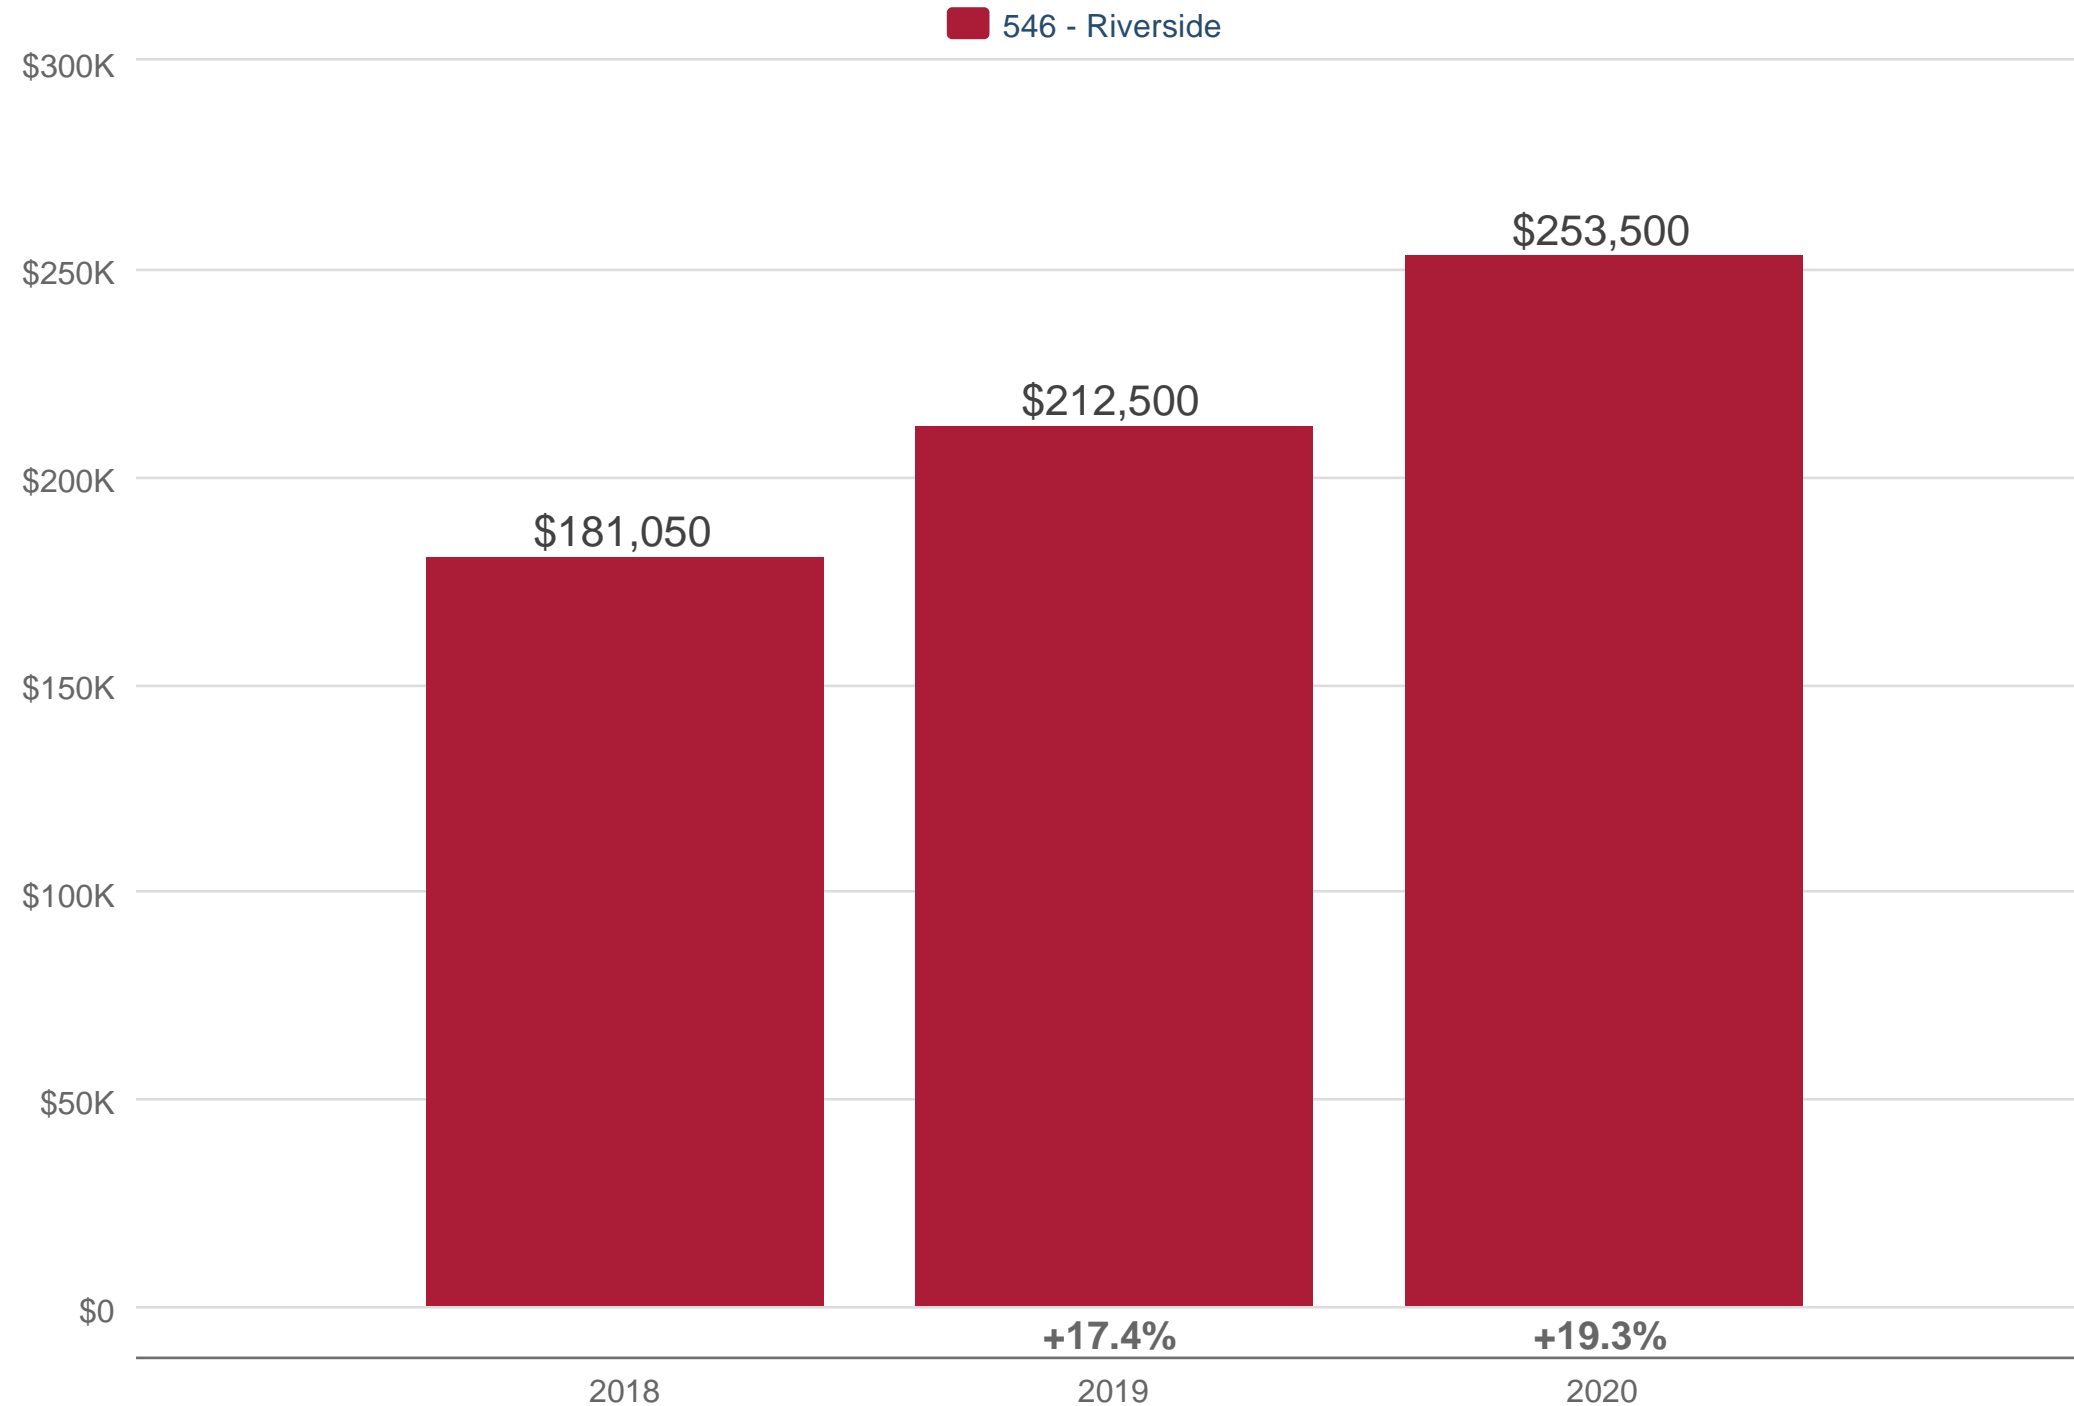

August Median Sales Price

546 - Riverside: Single Family, Townhouse

Each data point is 12 months of activity. Data is from September 28, 2020.