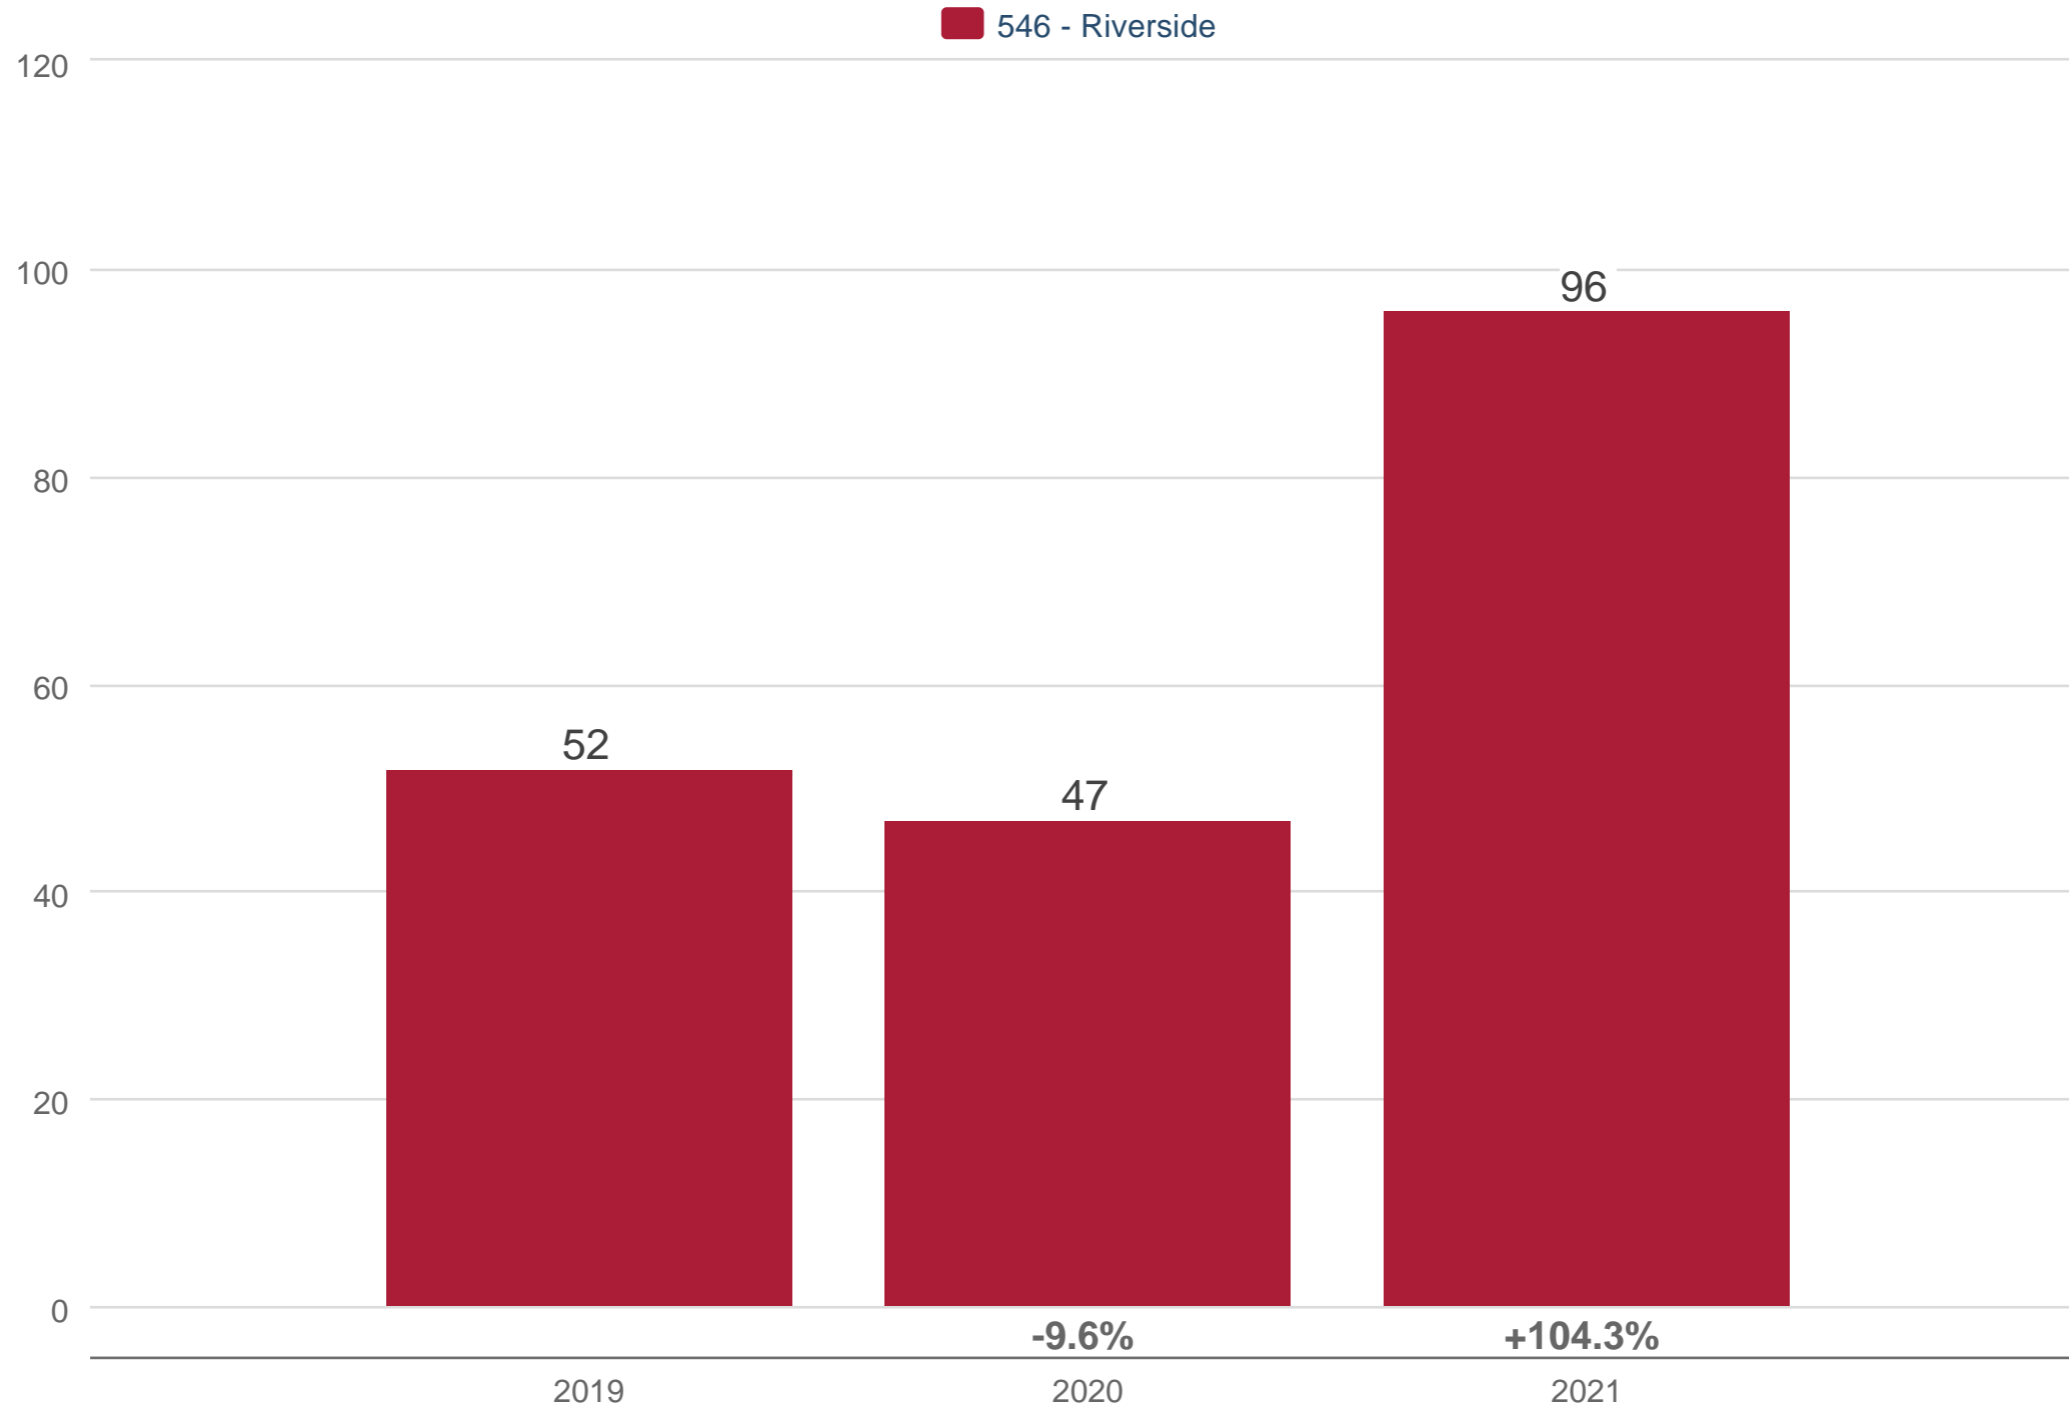

### February Average Market Time

546 - Riverside: Single Family, Attached Single-Family

Each data point is 12 months of activity. Data is from March 5, 2021.