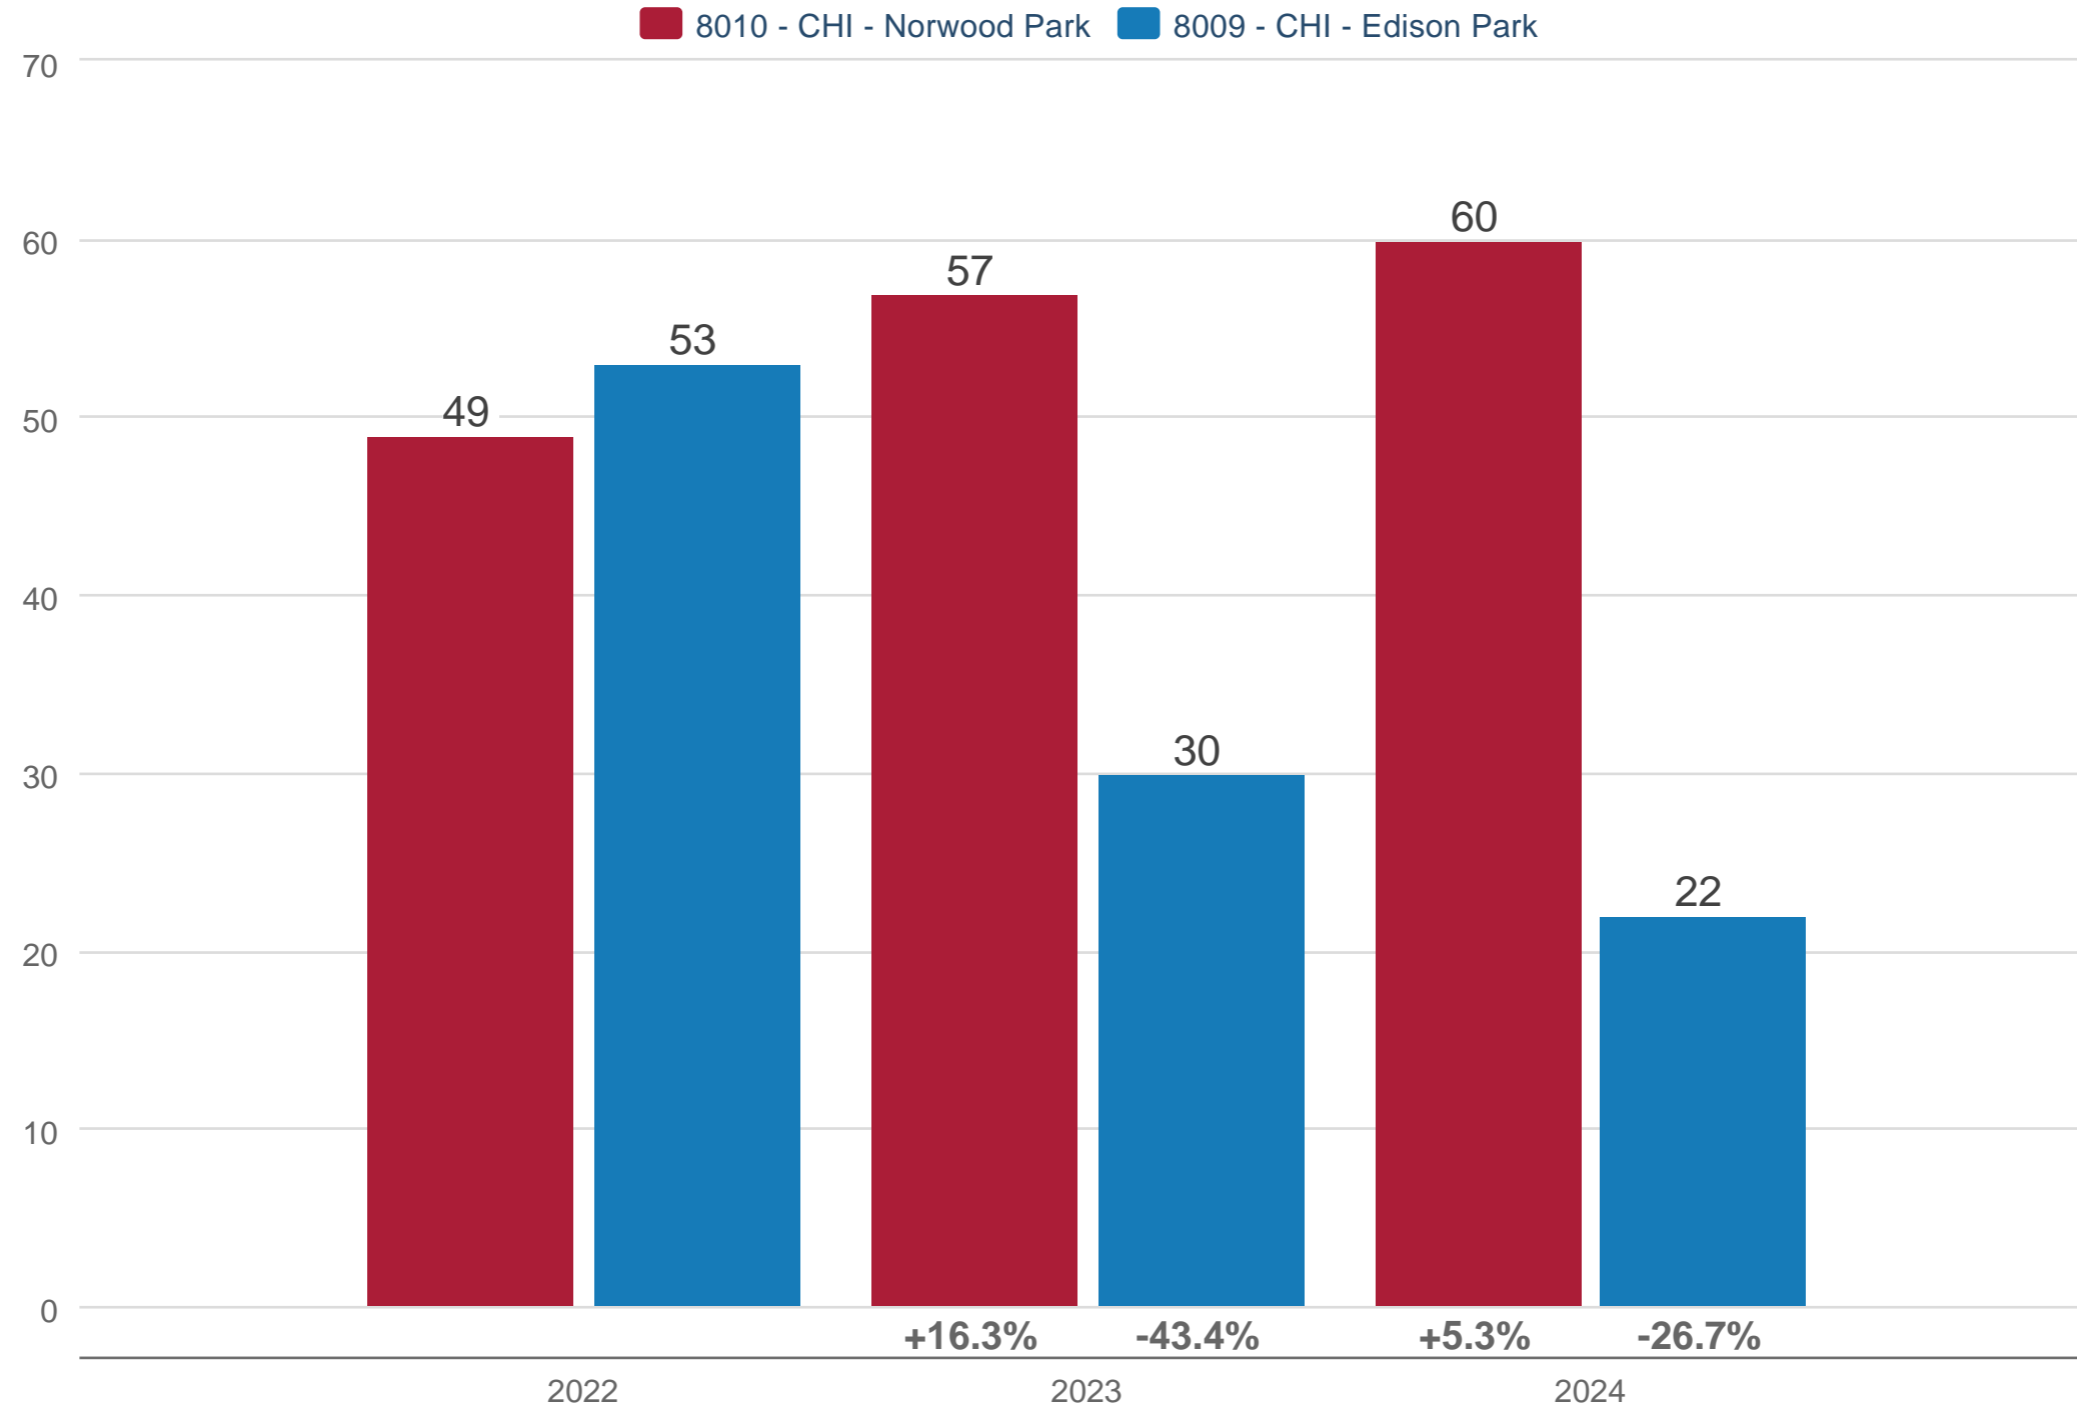

### March Average Market Time

8010 - CHI - Norwood Park & 8009 - CHI - Edison Park: Single Family, Attached Single-Family

Each data point is 12 months of activity. Data is from April 26, 2024.

All data from MRED. Data deemed reliable but not guaranteed. InfoSparks © 2024 ShowingTime.