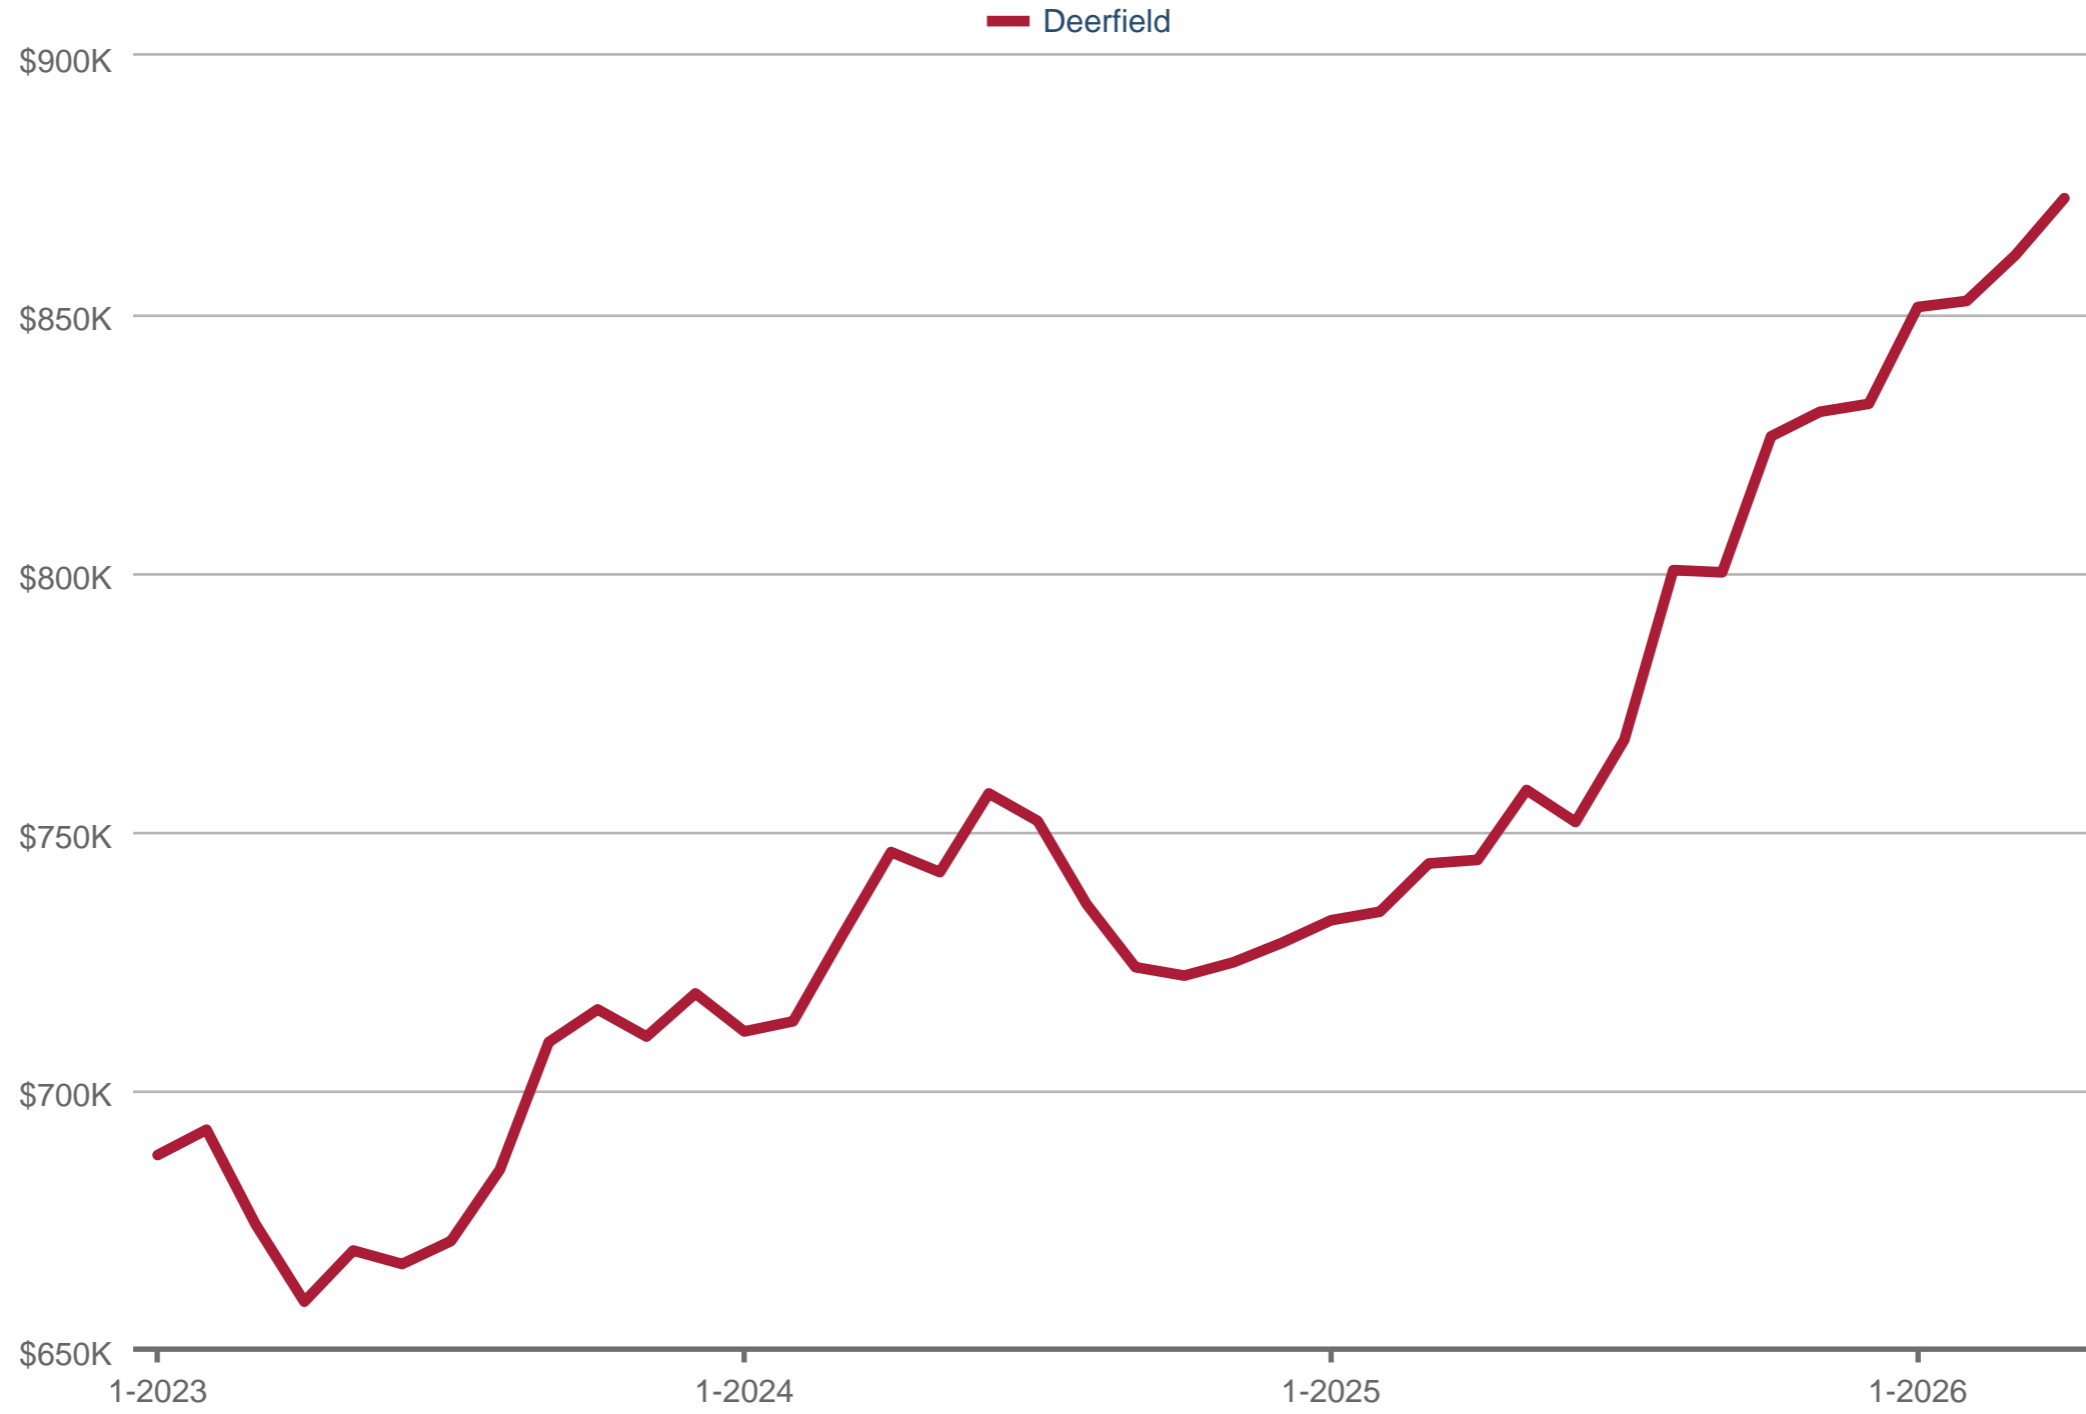

### Average Sales Price

Deerfield: Traditional, Single Family, Detached Single-Family

Each data point is 12 months of activity. Data is from May 17, 2026.

All data from MRED. Data deemed reliable but not guaranteed. InfoSparks © 2026 ShowingTime.