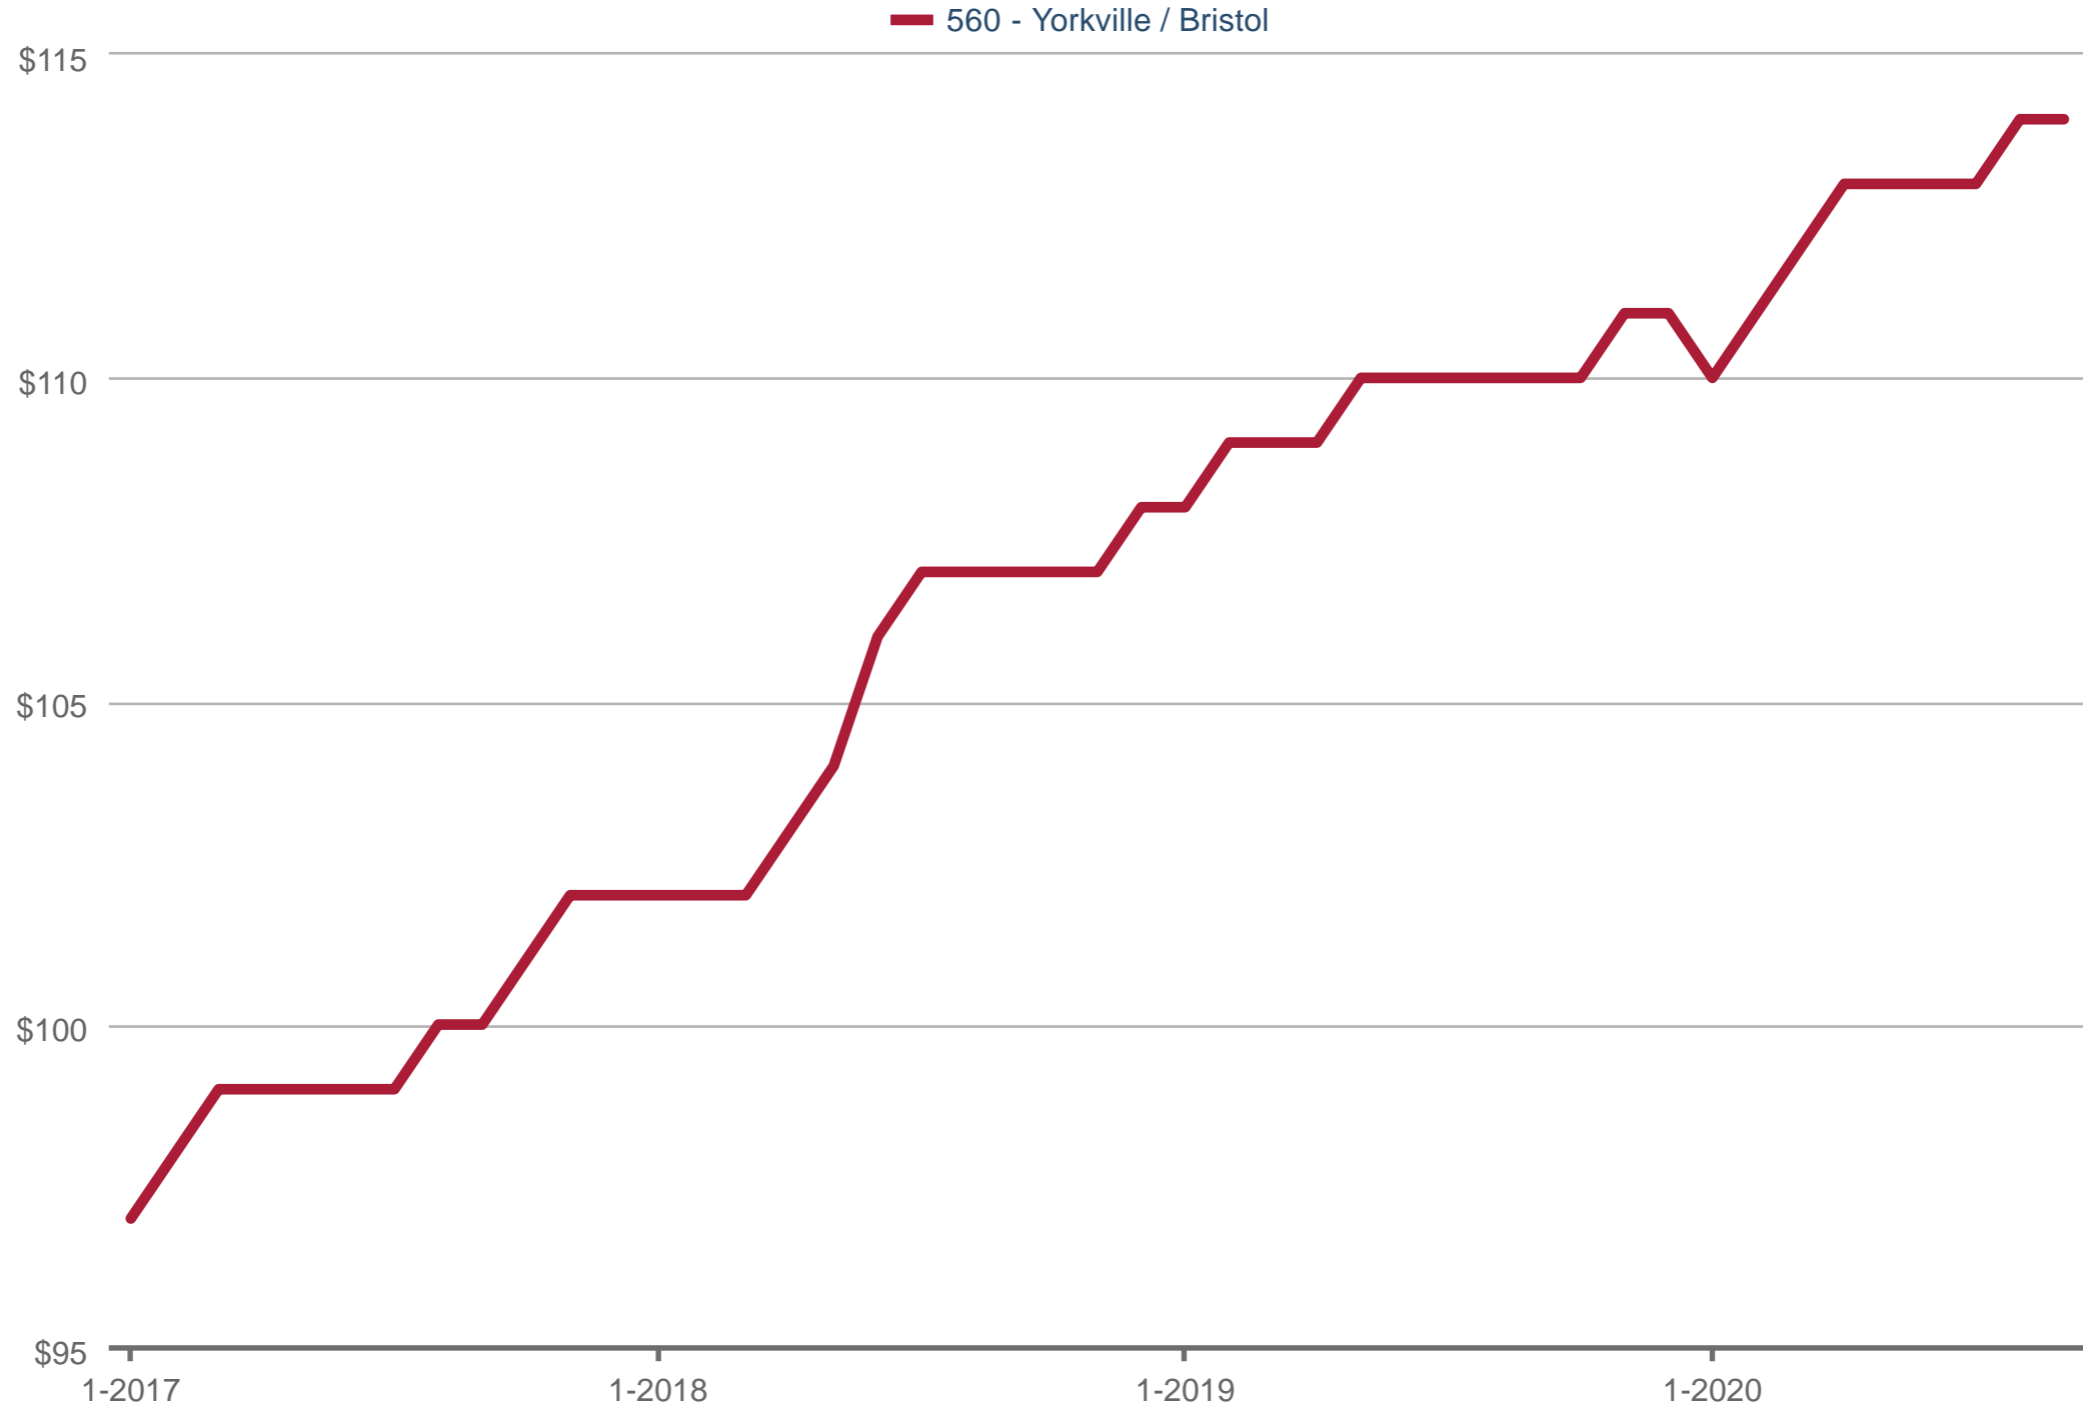

Gina Johansen

Real Estate Agent - Keller Williams Infinity

Office: (630) 364-6618

gina.johansen@kw.com

www.gina-johansen.kw.com

Median Price Per Square Foot

560 - Yorkville / Bristol: Single Family

Each data point is 12 months of activity. Data is from October 12, 2020.

All data from MRED. Data deemed reliable but not guaranteed. InfoSparks © 2024 ShowingTime.