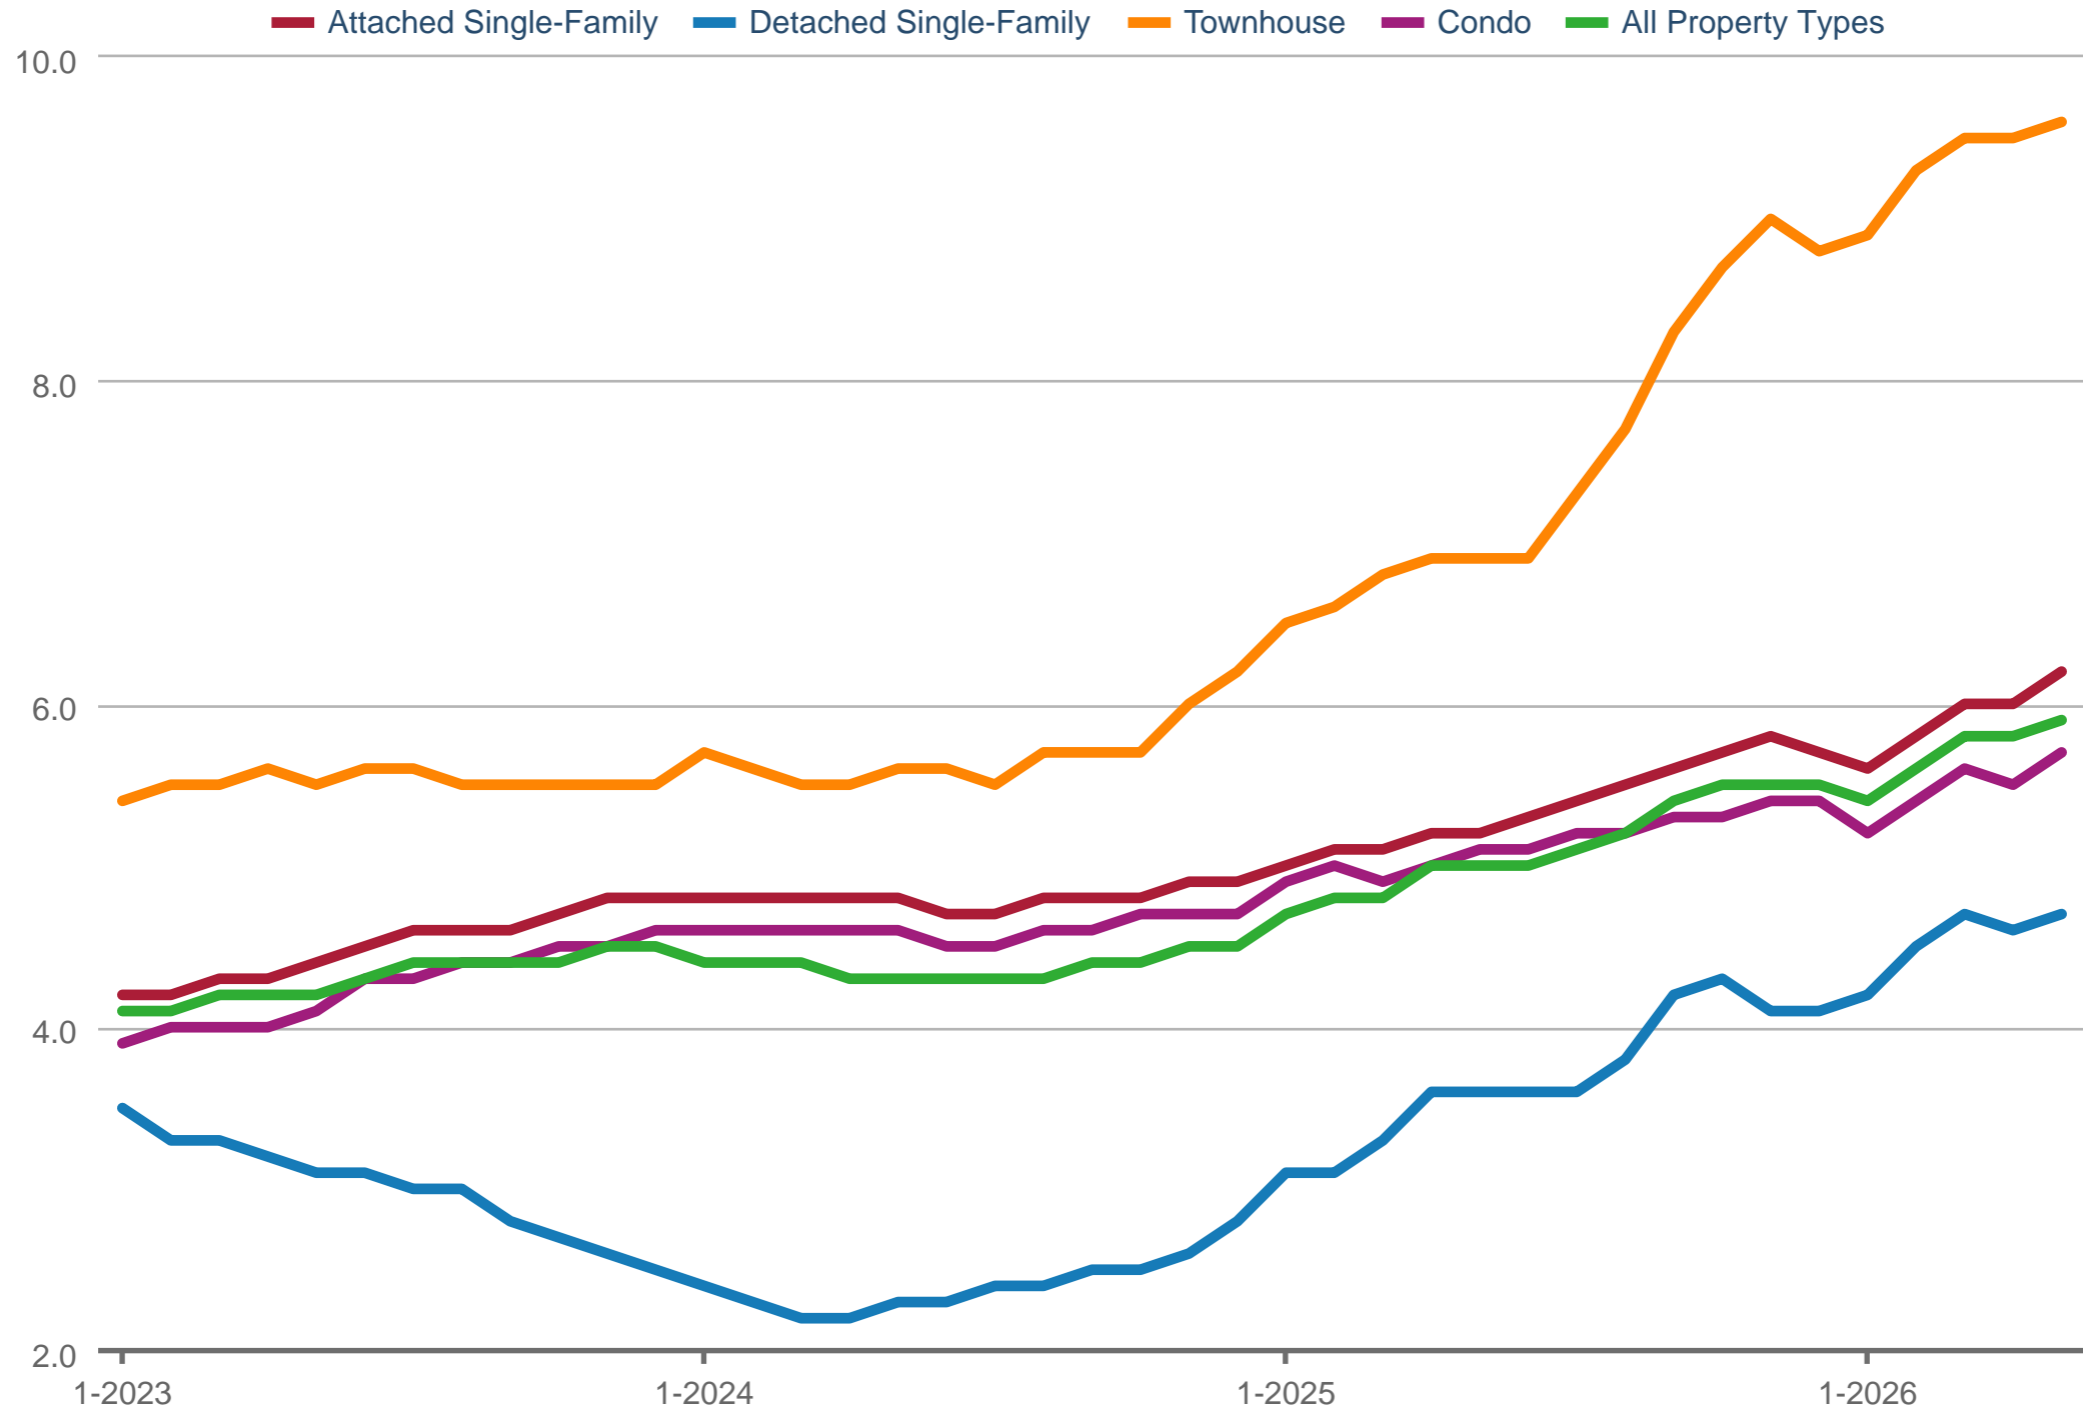

David Baran

ChicagoHome Brokerage Network - @properties | Christie's International Real Estate

Info@ChicagoHome.com | 312-361-8336
ChicagoHomeBrokerageNetwork.com

Showings Per Listing - By Property Type

8007 - CHI - Lincoln Park: Single Family

Each data point is 12 months of activity. Data is from June 4, 2026.

All data from MRED. Data deemed reliable but not guaranteed. InfoSparks © 2026 ShowingTime.