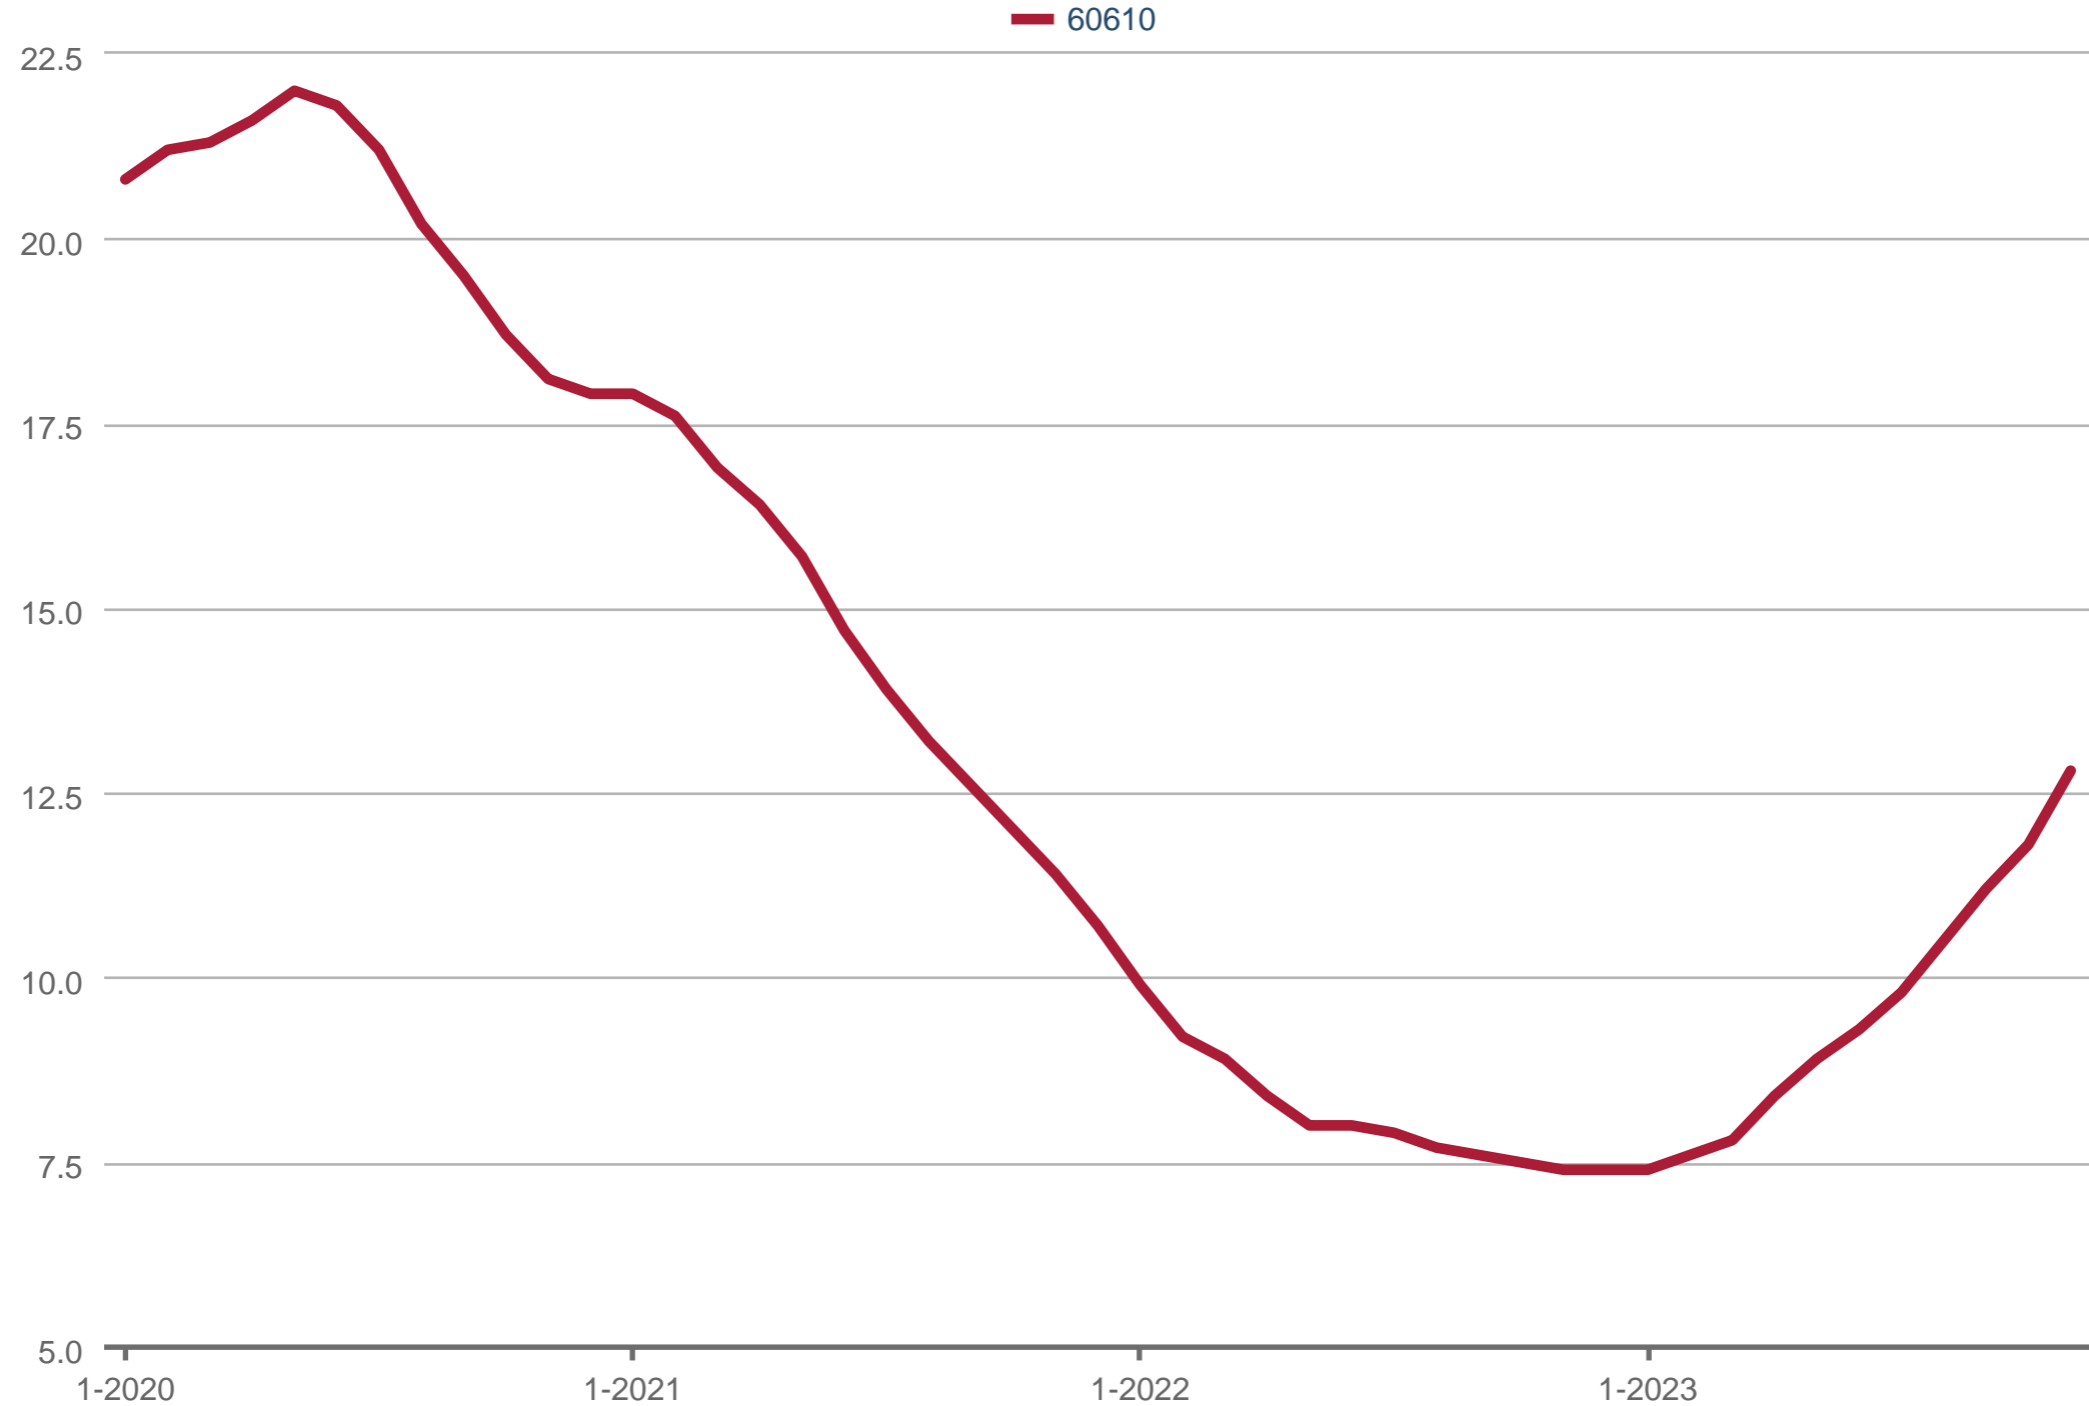

John Grafft

Award-Winning Realtor - Compass

Office: (855) 4 - GRAFFT

Cell: (312) 719-7325

ChicagoRealEstate.io

Location.Location.GRAFFT

Months Supply of Homes for Sale

60610: Resale, Single Family, Detached Single-Family

Each data point is 12 months of activity. Data is from December 5, 2023.

All data from MRED. Data deemed reliable but not guaranteed. InfoSparks © 2023 ShowingTime.