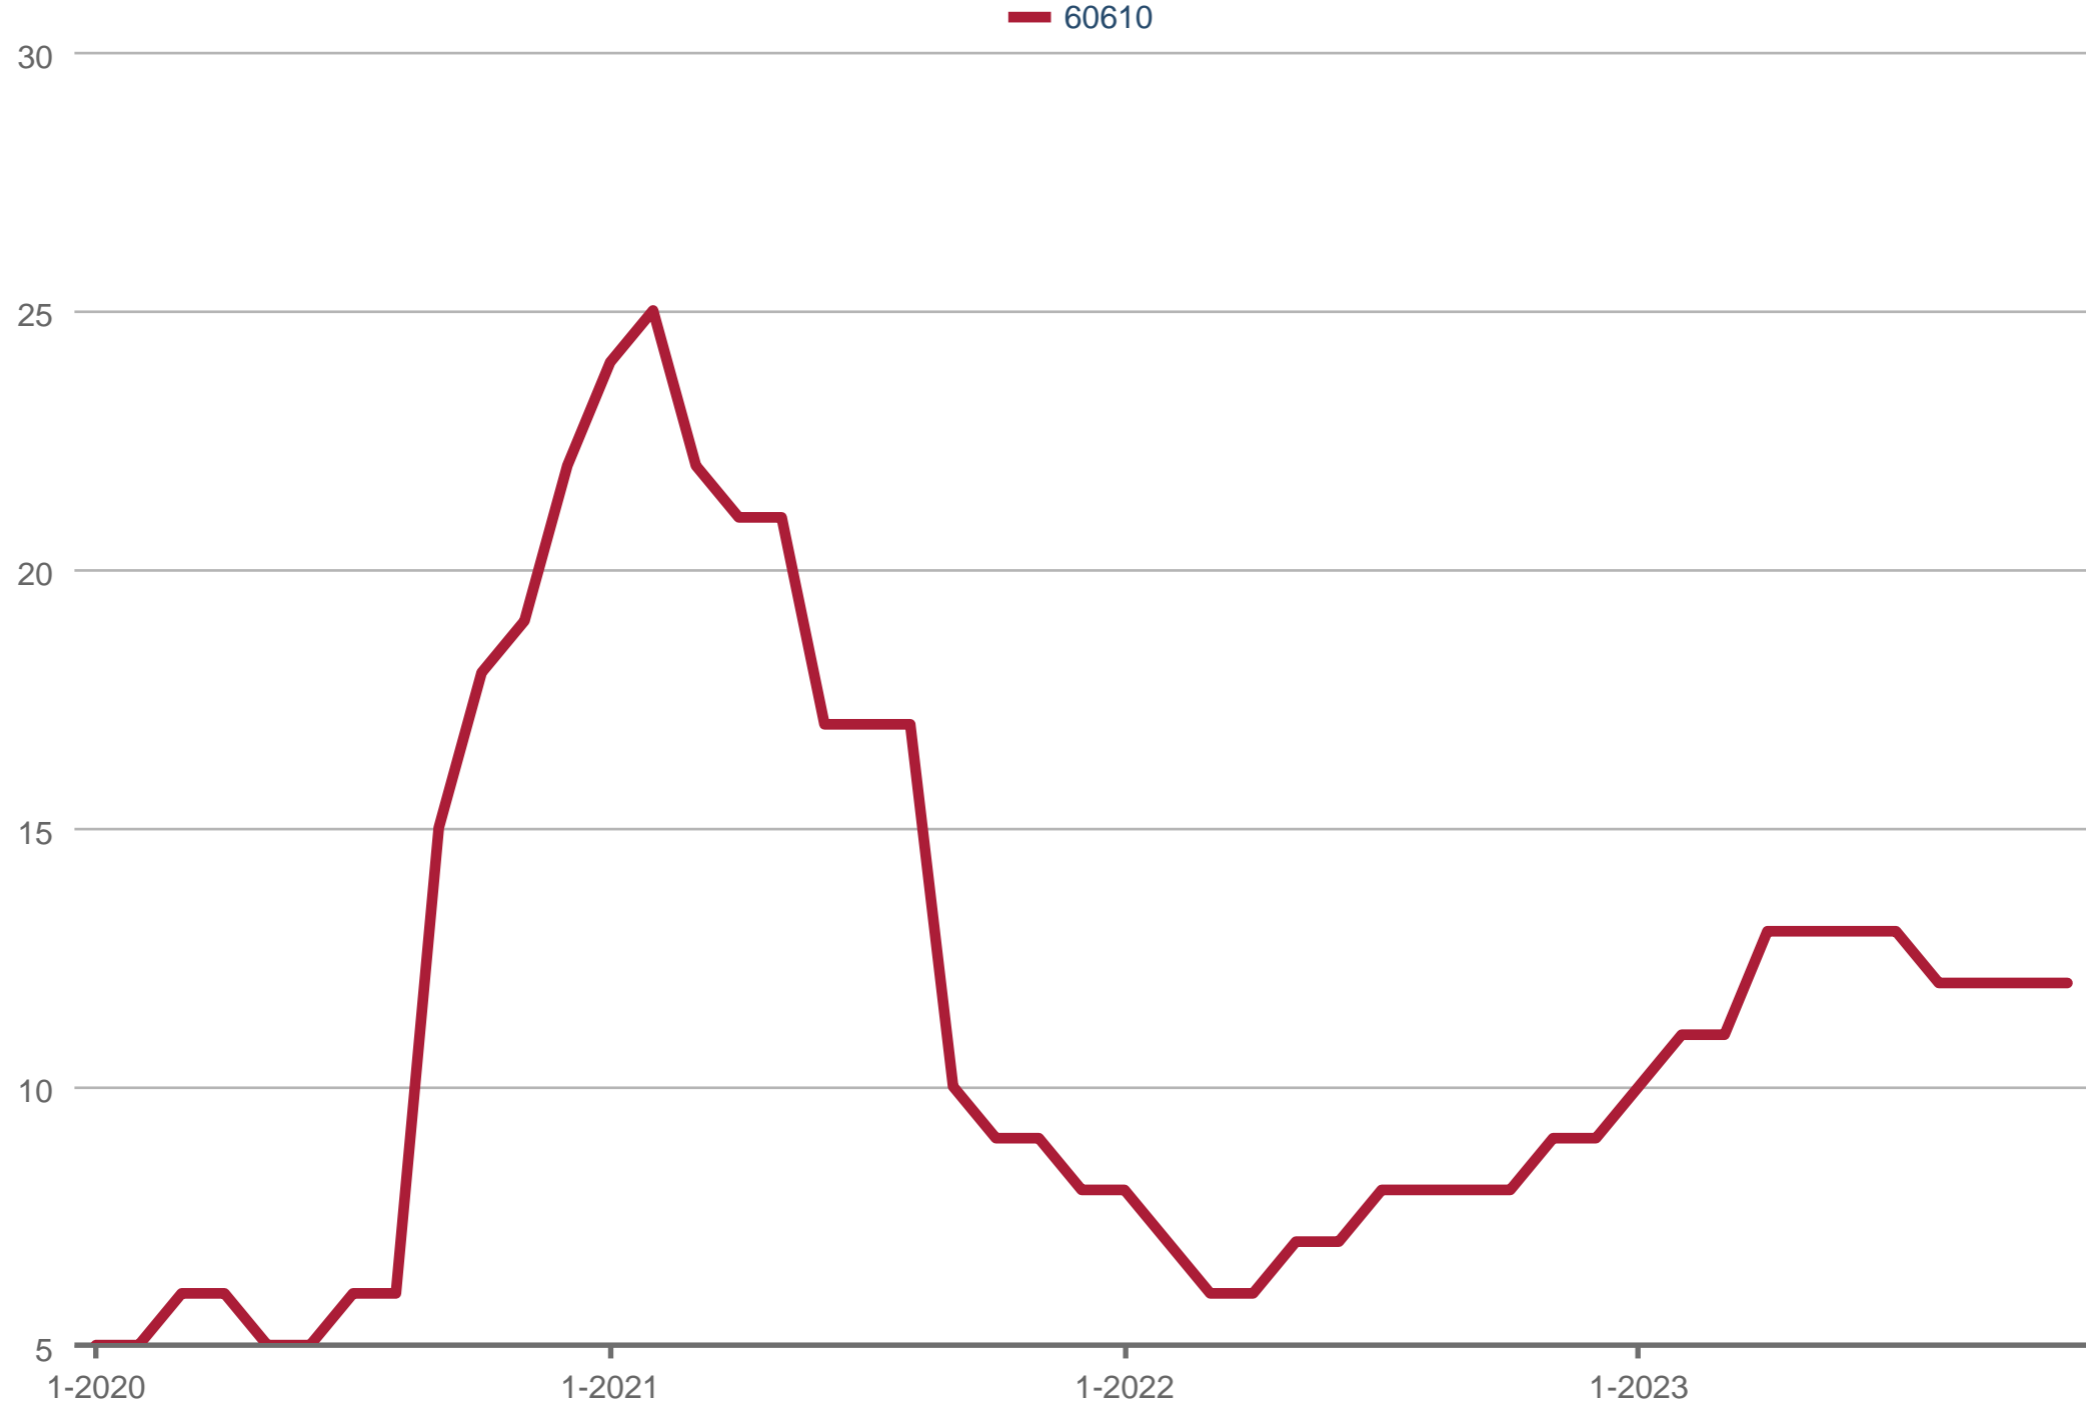

John Grafft

Award-Winning Realtor - Compass

Office: (855) 4 - GRAFFT

Cell: (312) 719-7325

ChicagoRealEstate.io

Location.Location.GRAFFT

Average Showings to Contract

60610: Resale, Single Family, Detached Single-Family

Each data point is 12 months of activity. Data is from December 5, 2023.

All data from MRED. Data deemed reliable but not guaranteed. InfoSparks © 2023 ShowingTime.