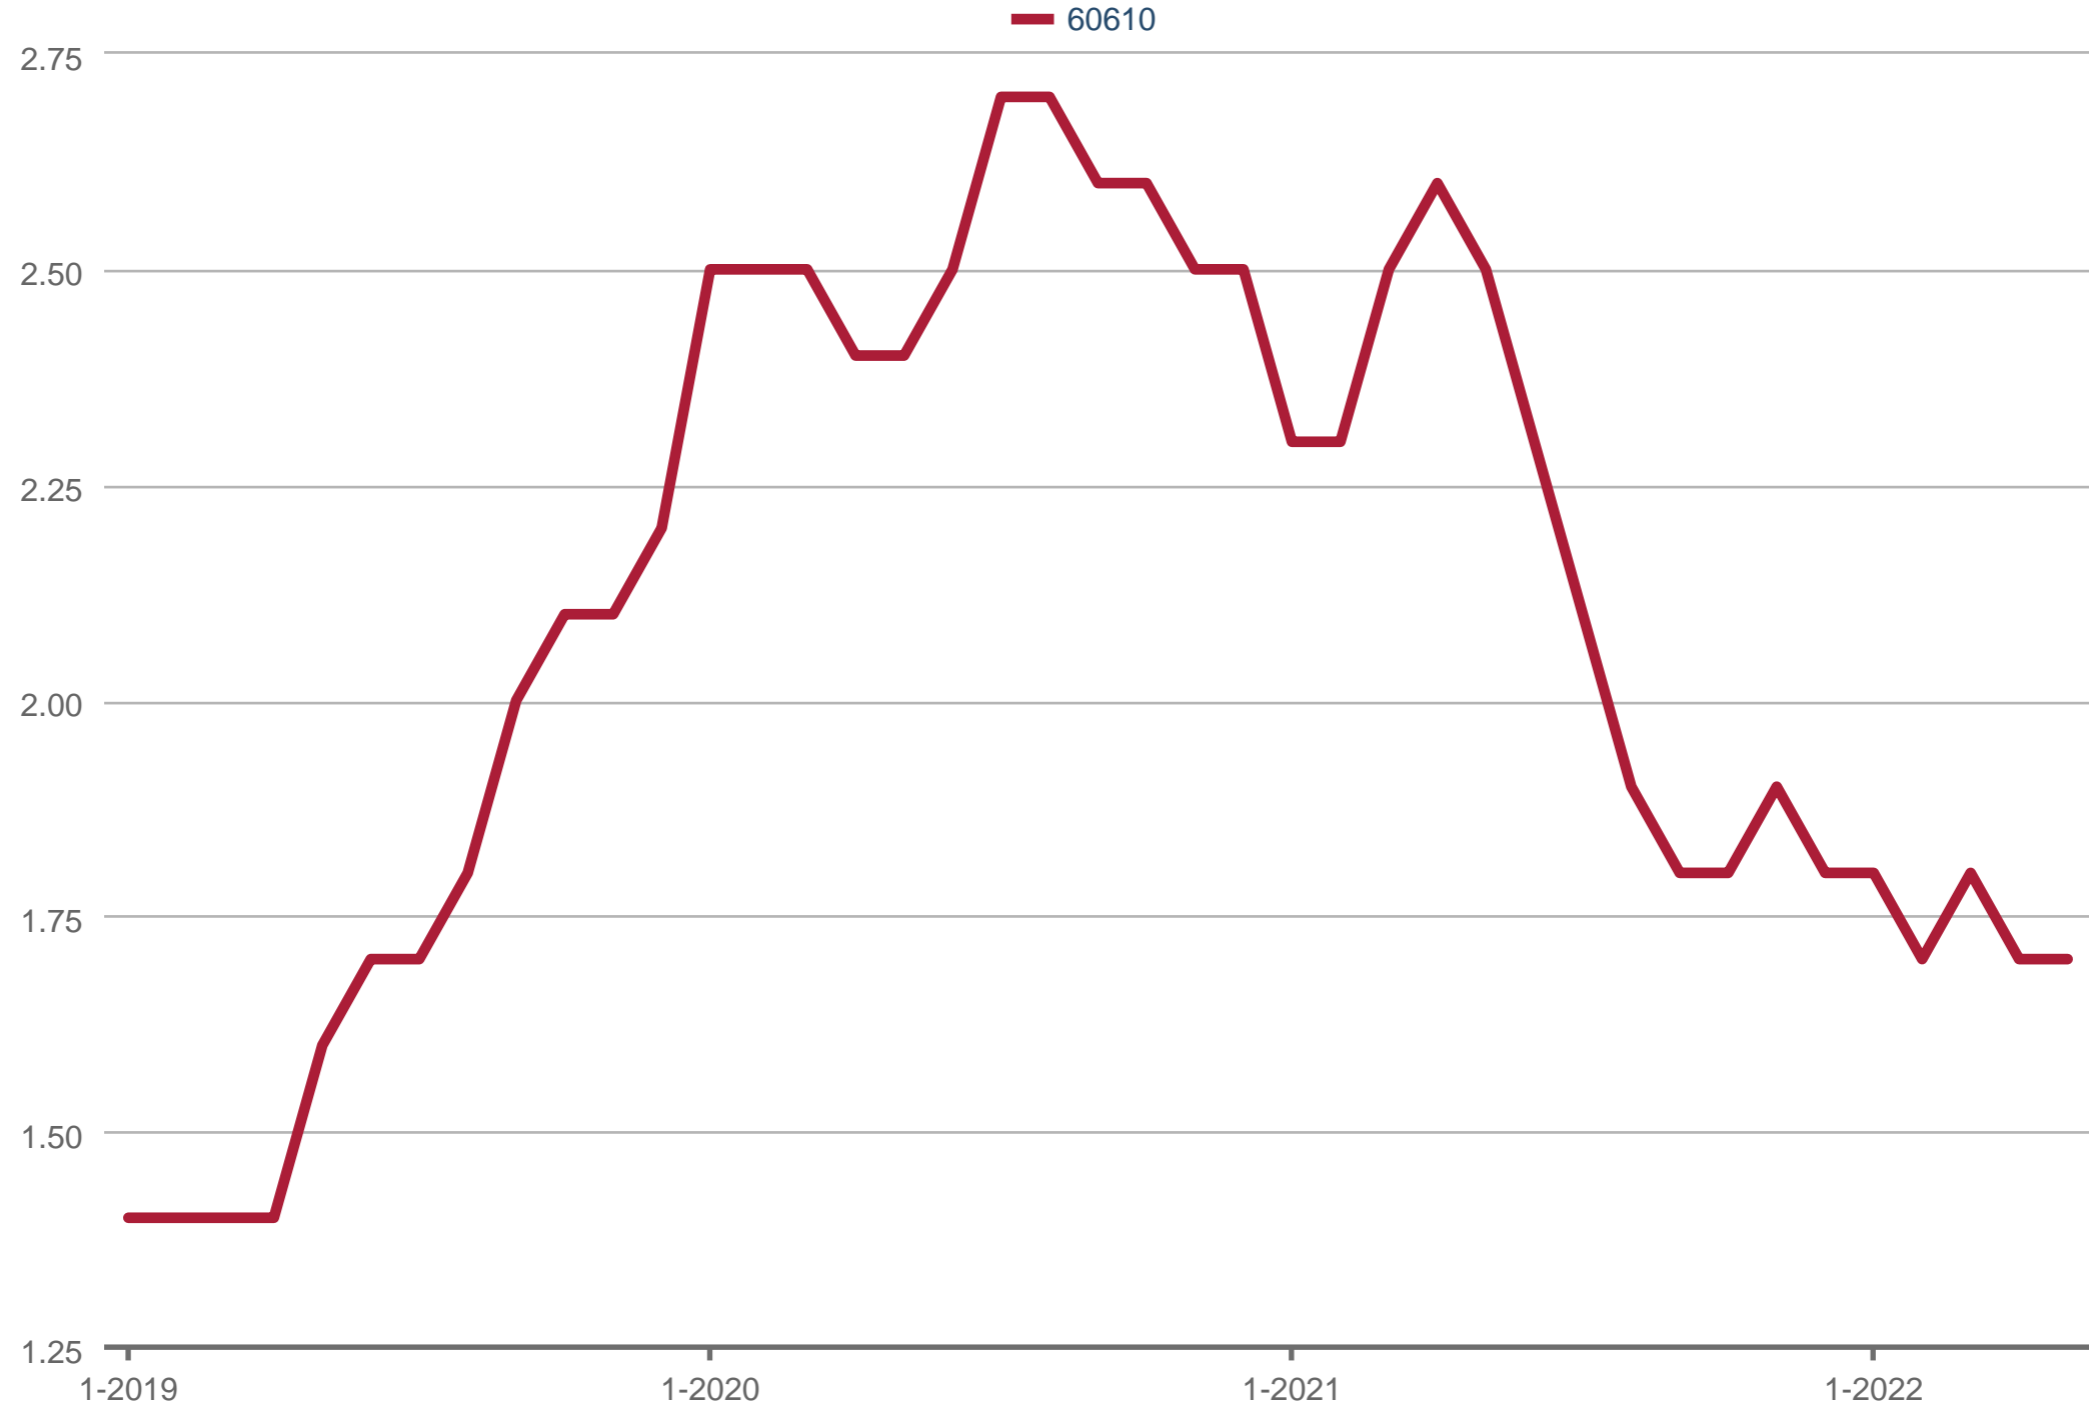

John Grafft

Award-Winning Realtor - Compass

Office: (855) 4 - GRAFFT
ChicagoRealEstate.io

Location.Location.GRAFFT

Showings Per Listing

60610: Resale, Single Family, Detached Single-Family

Each data point is 12 months of activity. Data is from June 28, 2022.

All data from MRED. Data deemed reliable but not guaranteed. InfoSparks © 2022 ShowingTime.