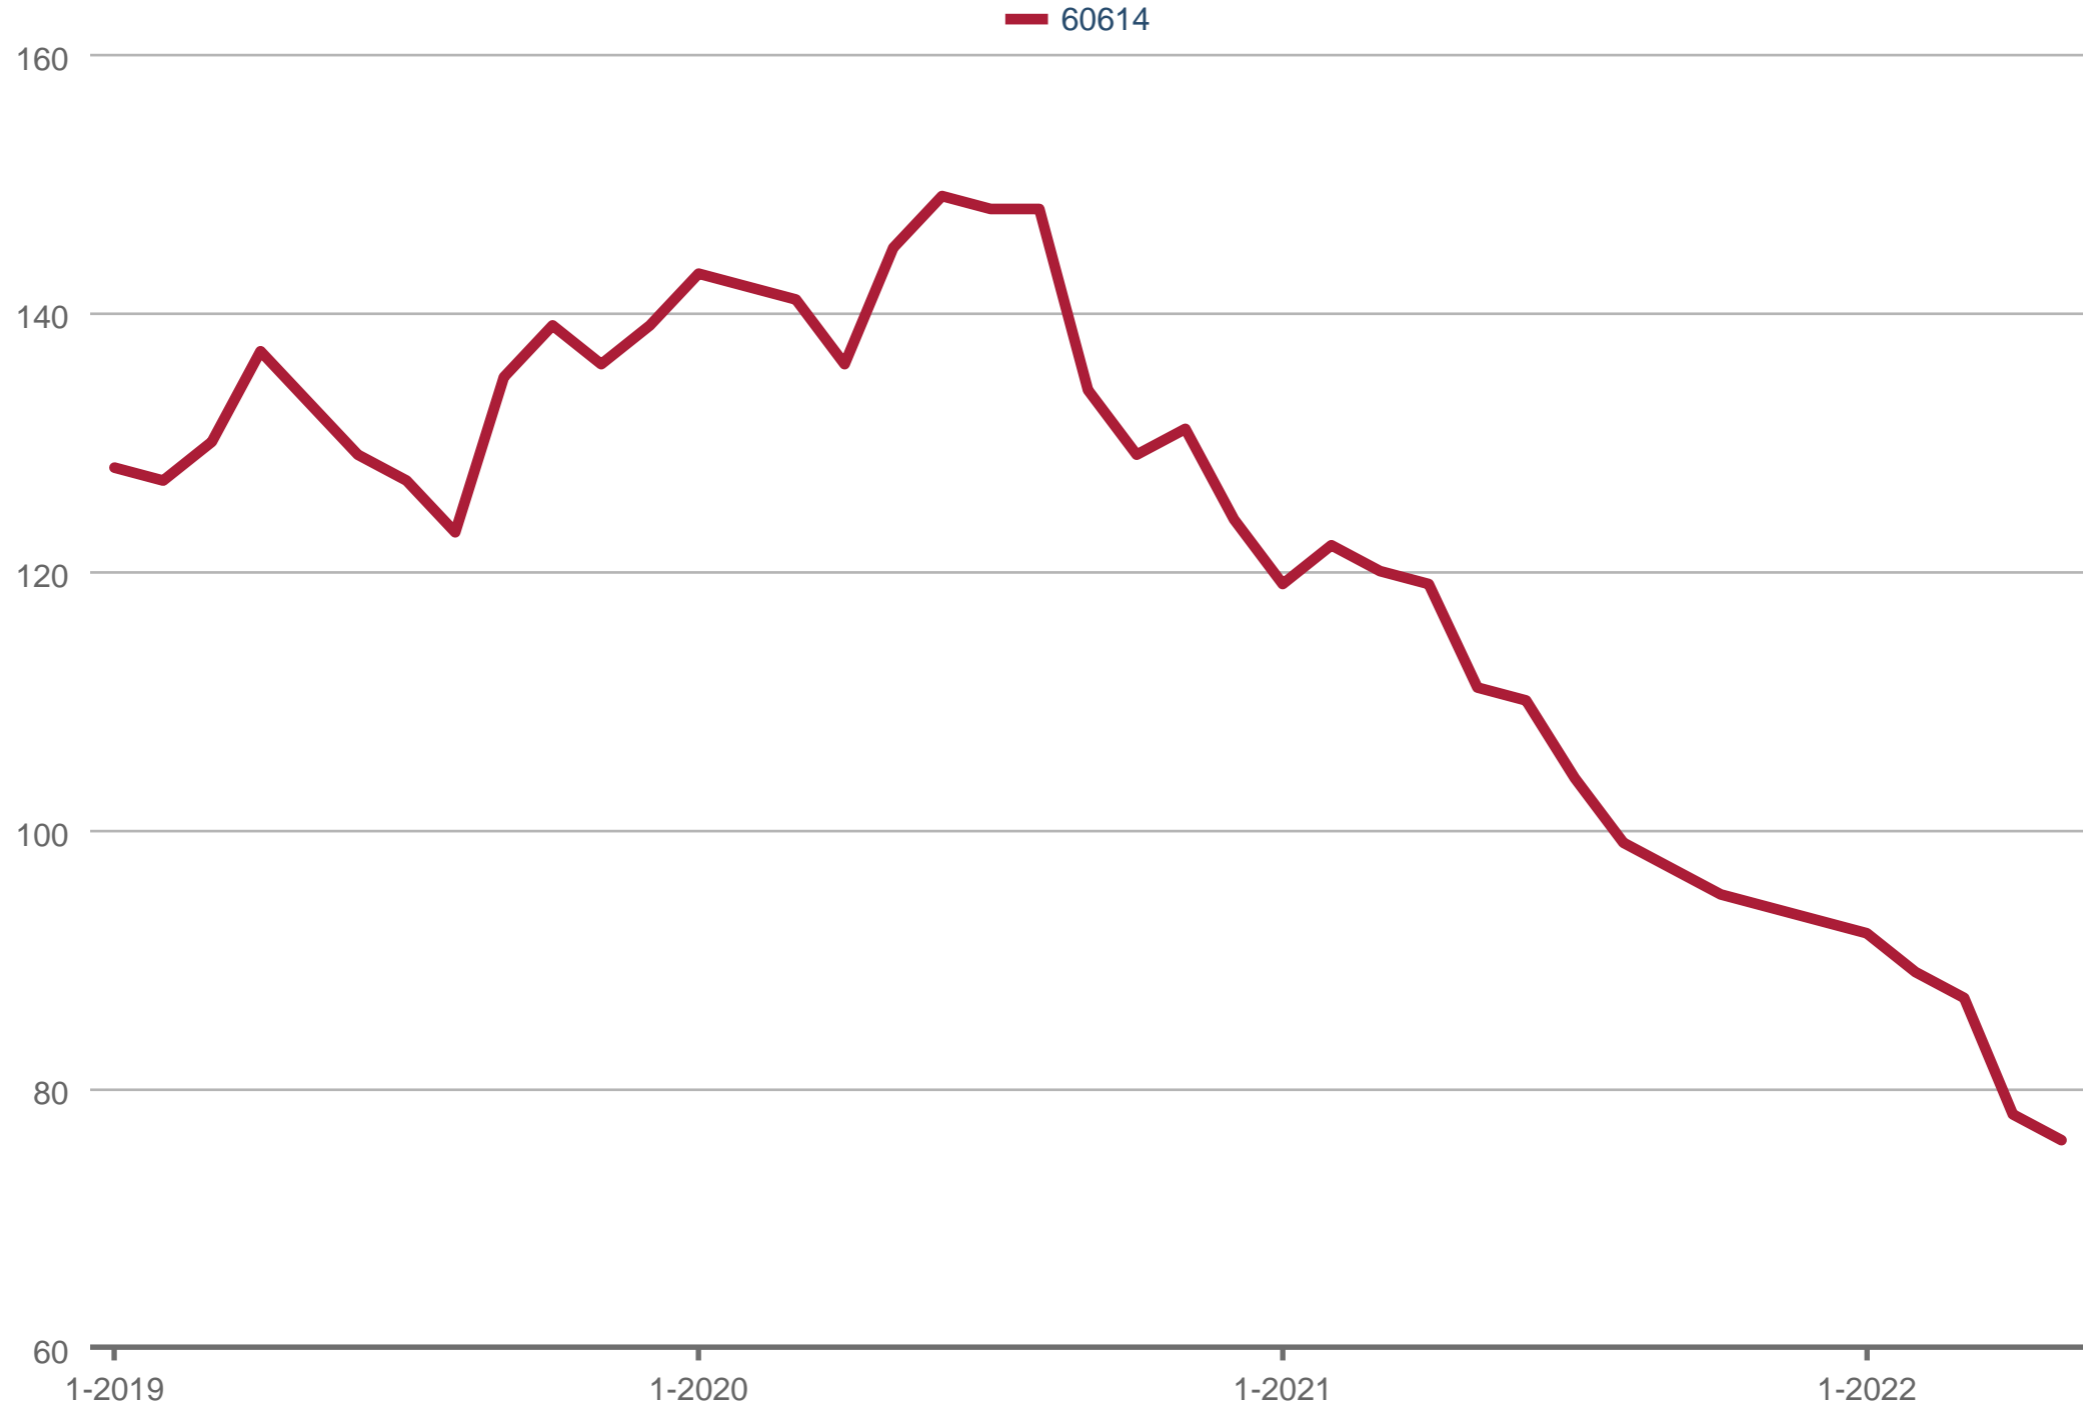

**John Grafft**

Award-Winning Realtor - Compass

Office: (855) 4 - GRAFFT  
[ChicagoRealEstate.io](http://ChicagoRealEstate.io)

*Location.Location.GRAFFT*

### Average Market Time

60614: Traditional, Resale, Single Family, Detached Single-Family  
Each data point is 12 months of activity. Data is from June 28, 2022.