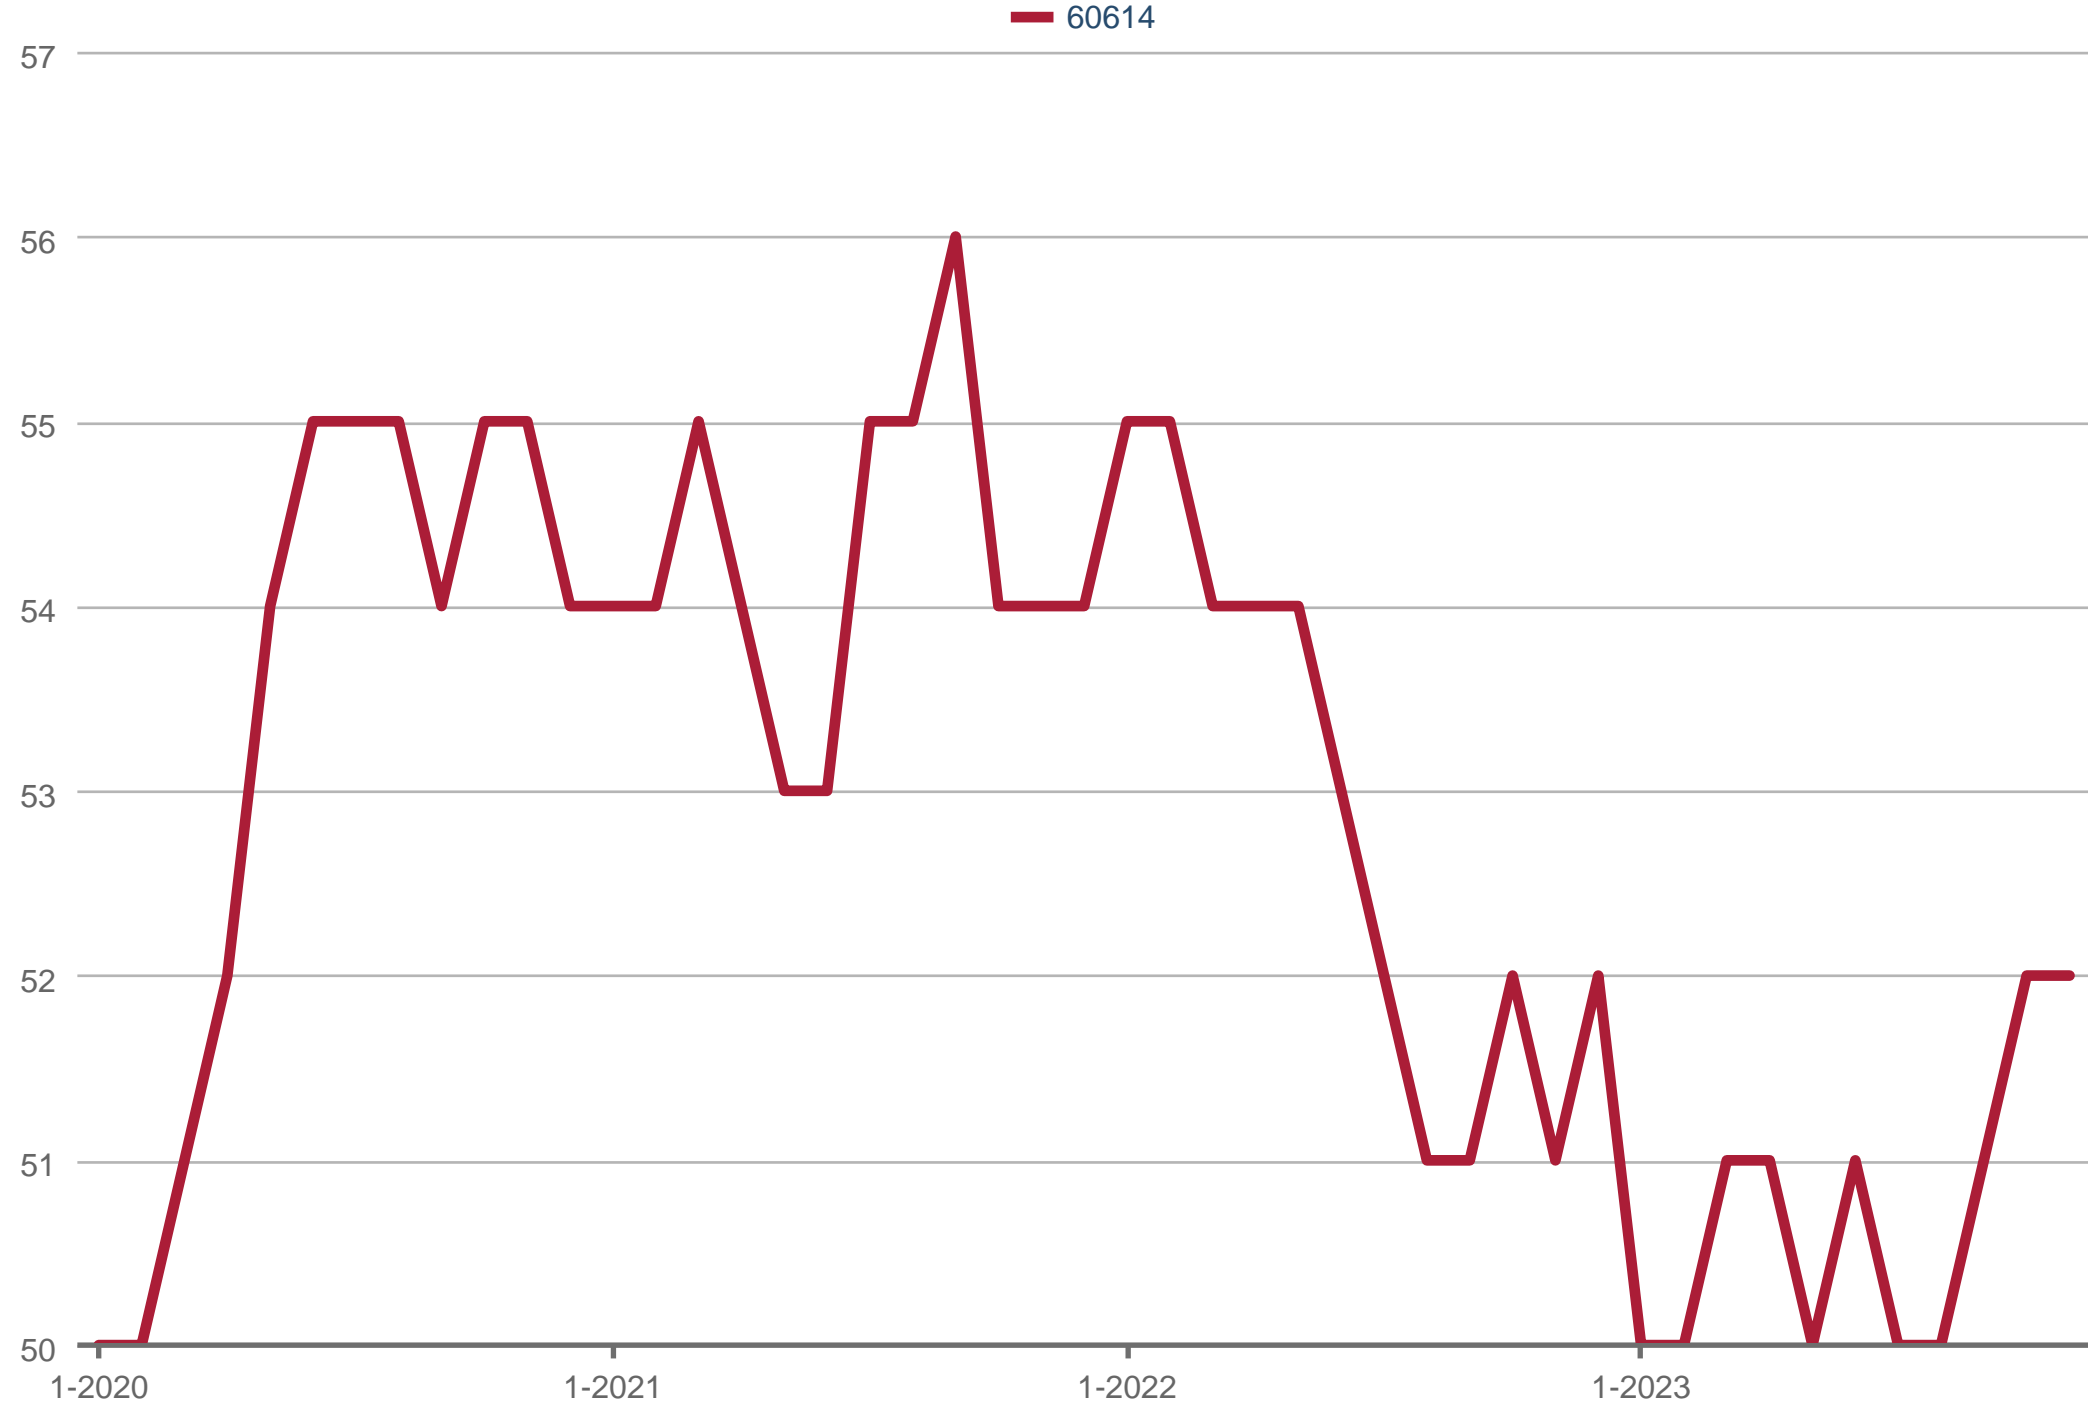

**John Grafft**

Award-Winning Realtor - Compass

Office: (855) 4 - GRAFFT

Cell: (312) 719-7325

[ChicagoRealEstate.io](http://ChicagoRealEstate.io)

*Location.Location.GRAFFT*

### Average Contract to Close Days

60614: Traditional, Resale, Single Family, Detached Single-Family

Each data point is 12 months of activity. Data is from December 5, 2023.

All data from MRED. Data deemed reliable but not guaranteed. InfoSparks © 2023 ShowingTime.