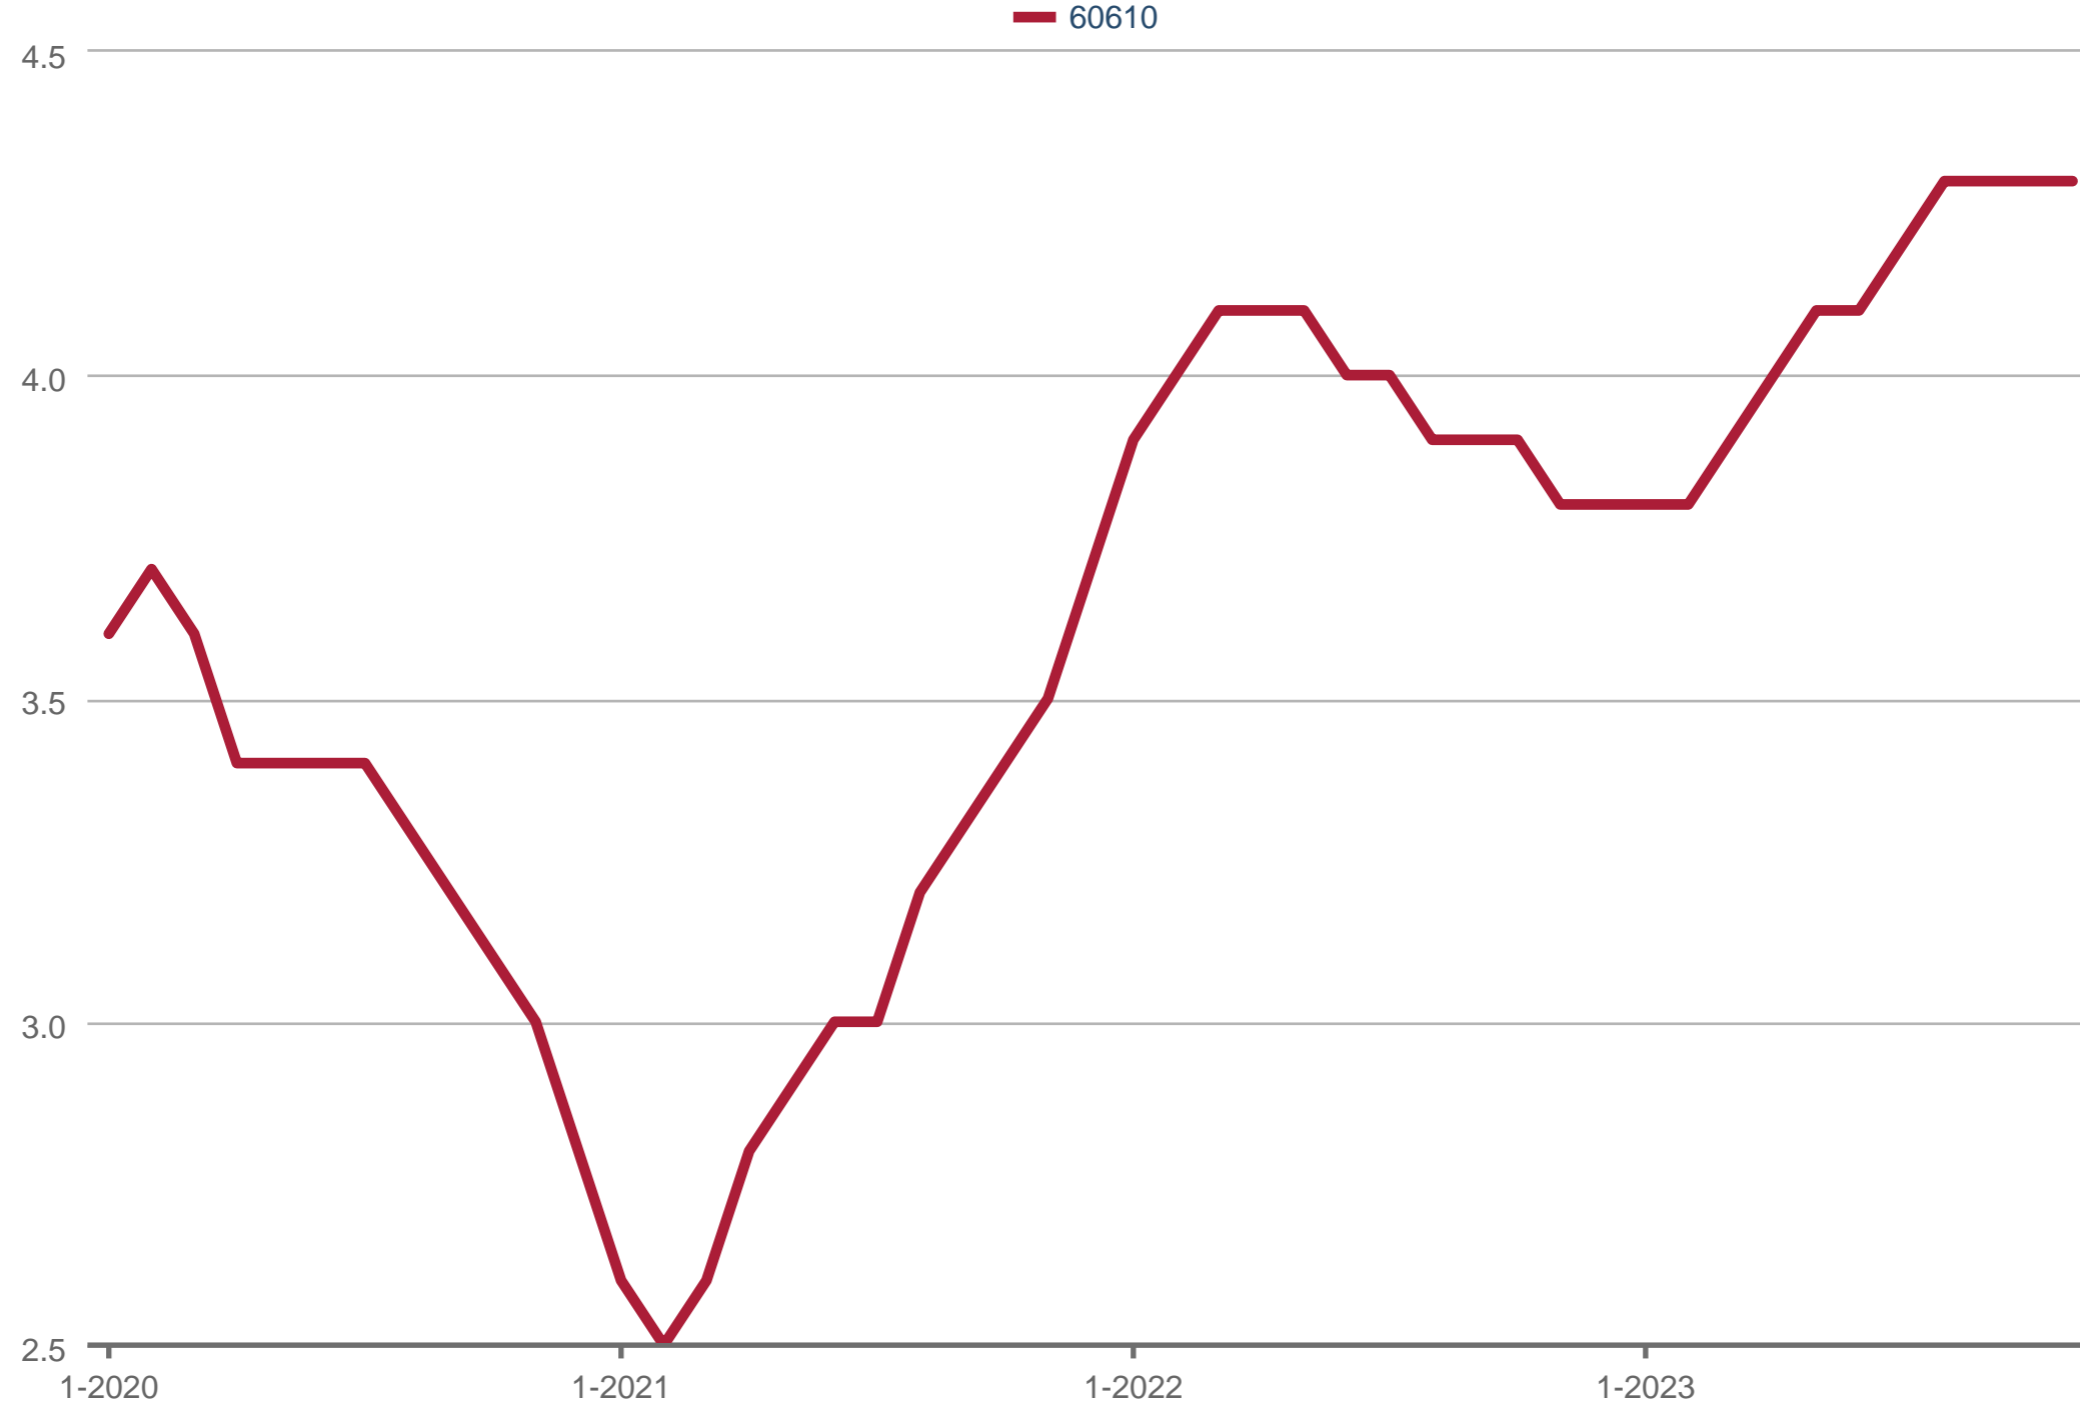

John Grafft

Award-Winning Realtor - Compass

Office: (855) 4 - GRAFFT

Cell: (312) 719-7325

ChicagoRealEstate.io

Location.Location.GRAFFT

Showings Per Listing

60610: Traditional, Resale, Detached Single-Family & Condo

Each data point is 12 months of activity. Data is from December 5, 2023.

All data from MRED. Data deemed reliable but not guaranteed. InfoSparks © 2023 ShowingTime.