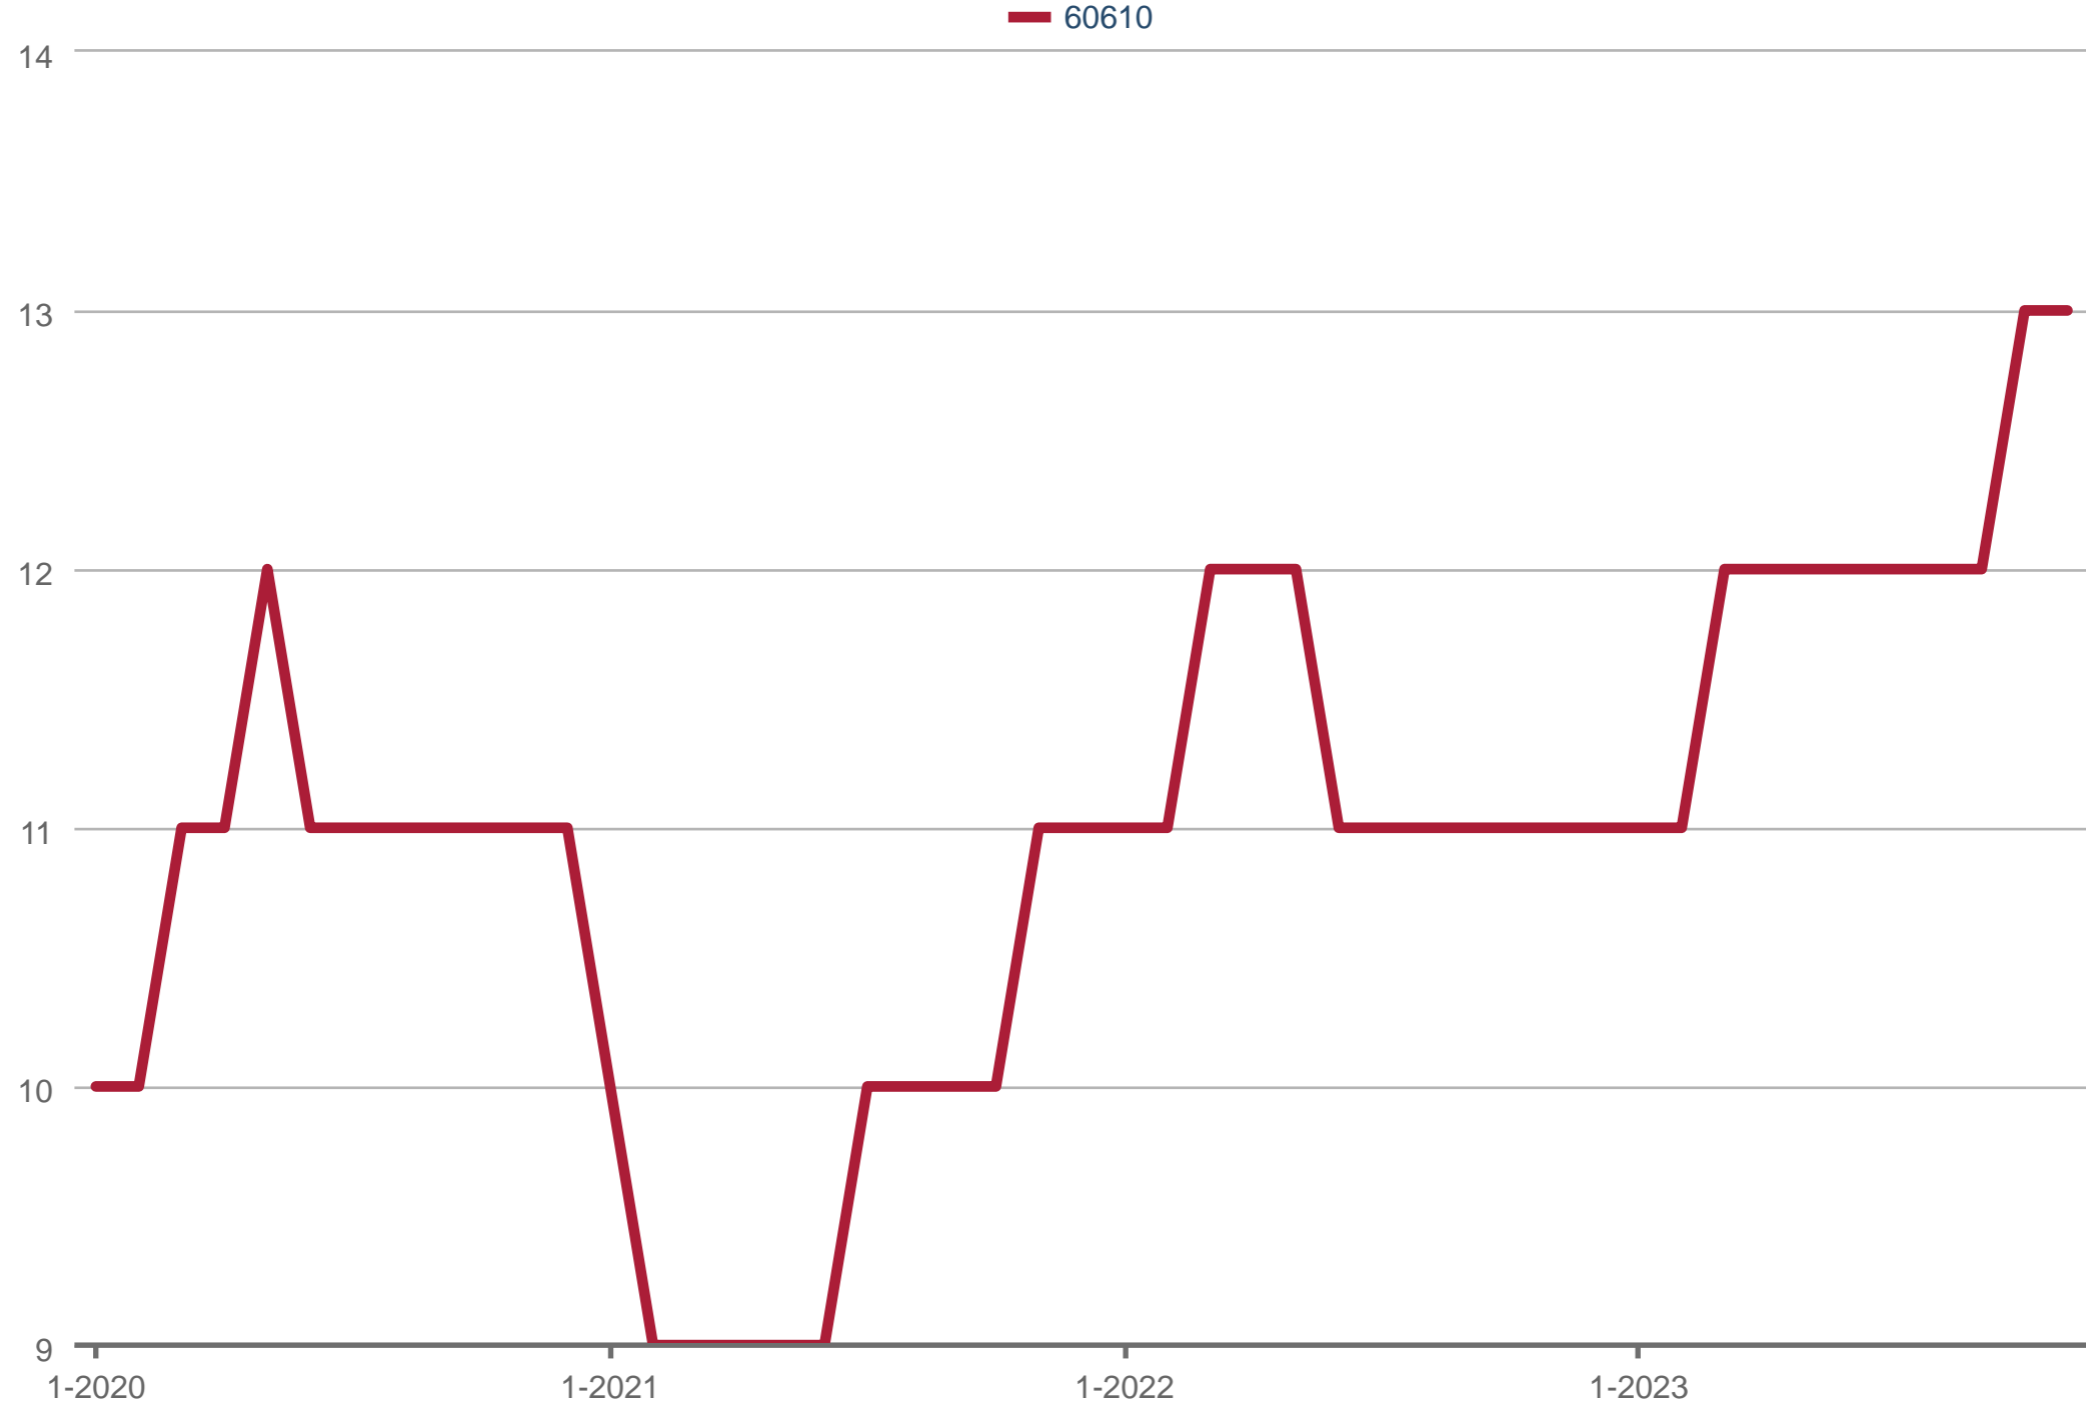

John Grafft

Award-Winning Realtor - Compass

Location.Location.GRAFFT

Office: (855) 4 - GRAFFT

Cell: (312) 719-7325

ChicagoRealEstate.io

Average Showings to Contract

60610: Traditional, Resale, Detached Single-Family & Condo

Each data point is 12 months of activity. Data is from December 5, 2023.

All data from MRED. Data deemed reliable but not guaranteed. InfoSparks © 2023 ShowingTime.