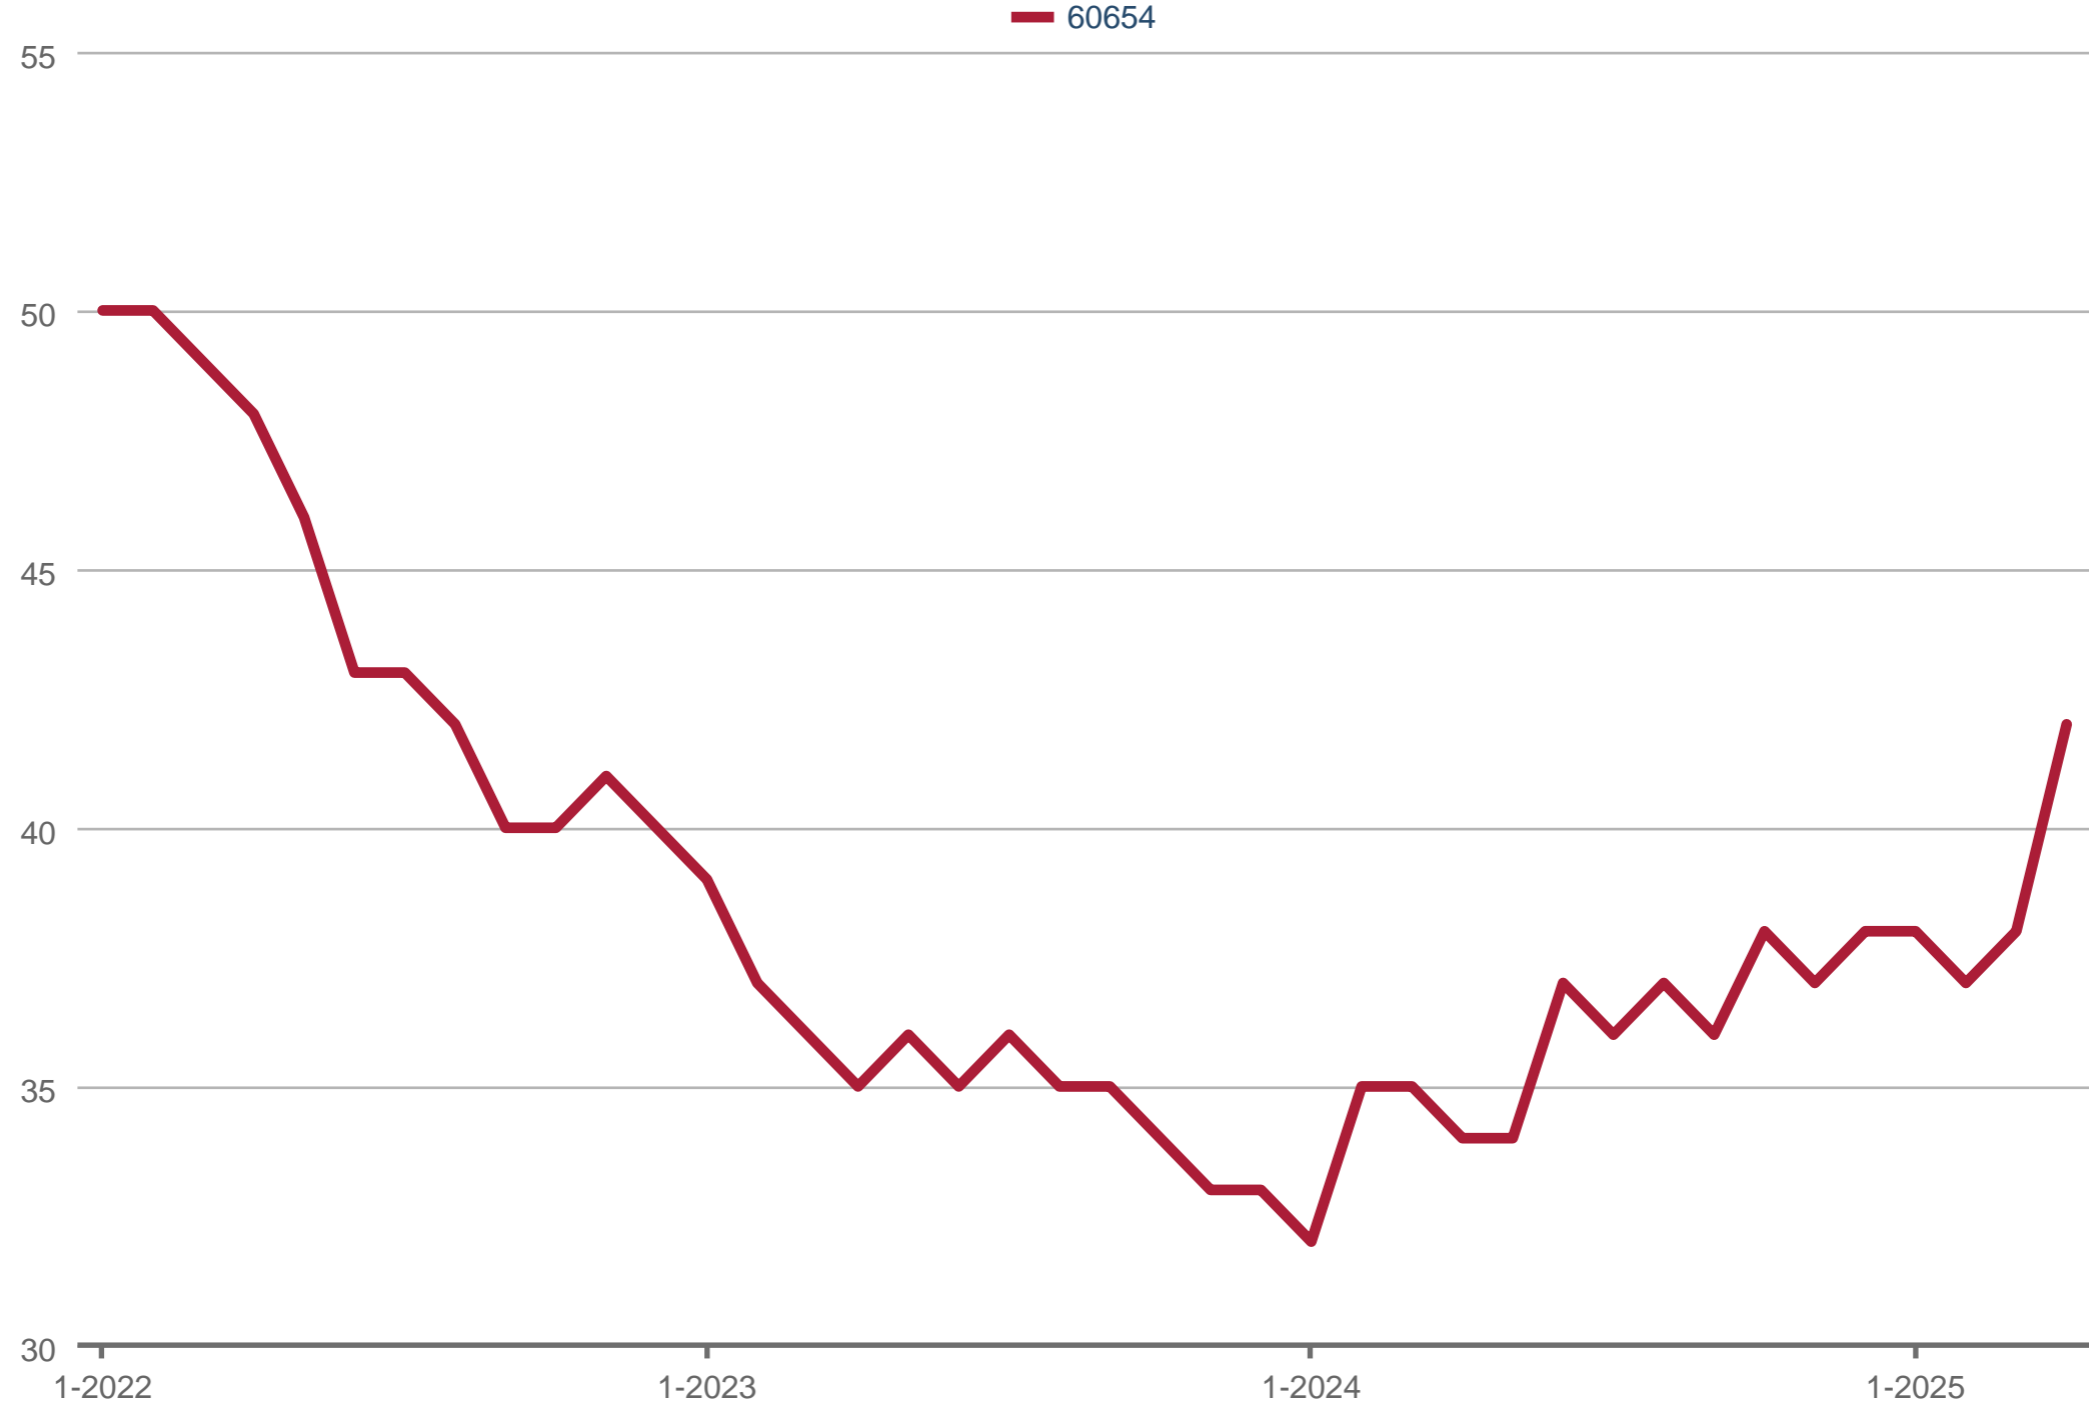

John Grafft

Professional Realtor - Compass

Office: (855) 4 - GRAFFT

Cell: (312) 719-7325

ChicagoRealEstate.io

Location.Location.GRAFFT

Average Listing to Contract Days

60654: Resale, Single Family, Condo

Each data point is 12 months of activity. Data is from May 17, 2025.

All data from MRED. Data deemed reliable but not guaranteed. InfoSparks © 2025 ShowingTime.