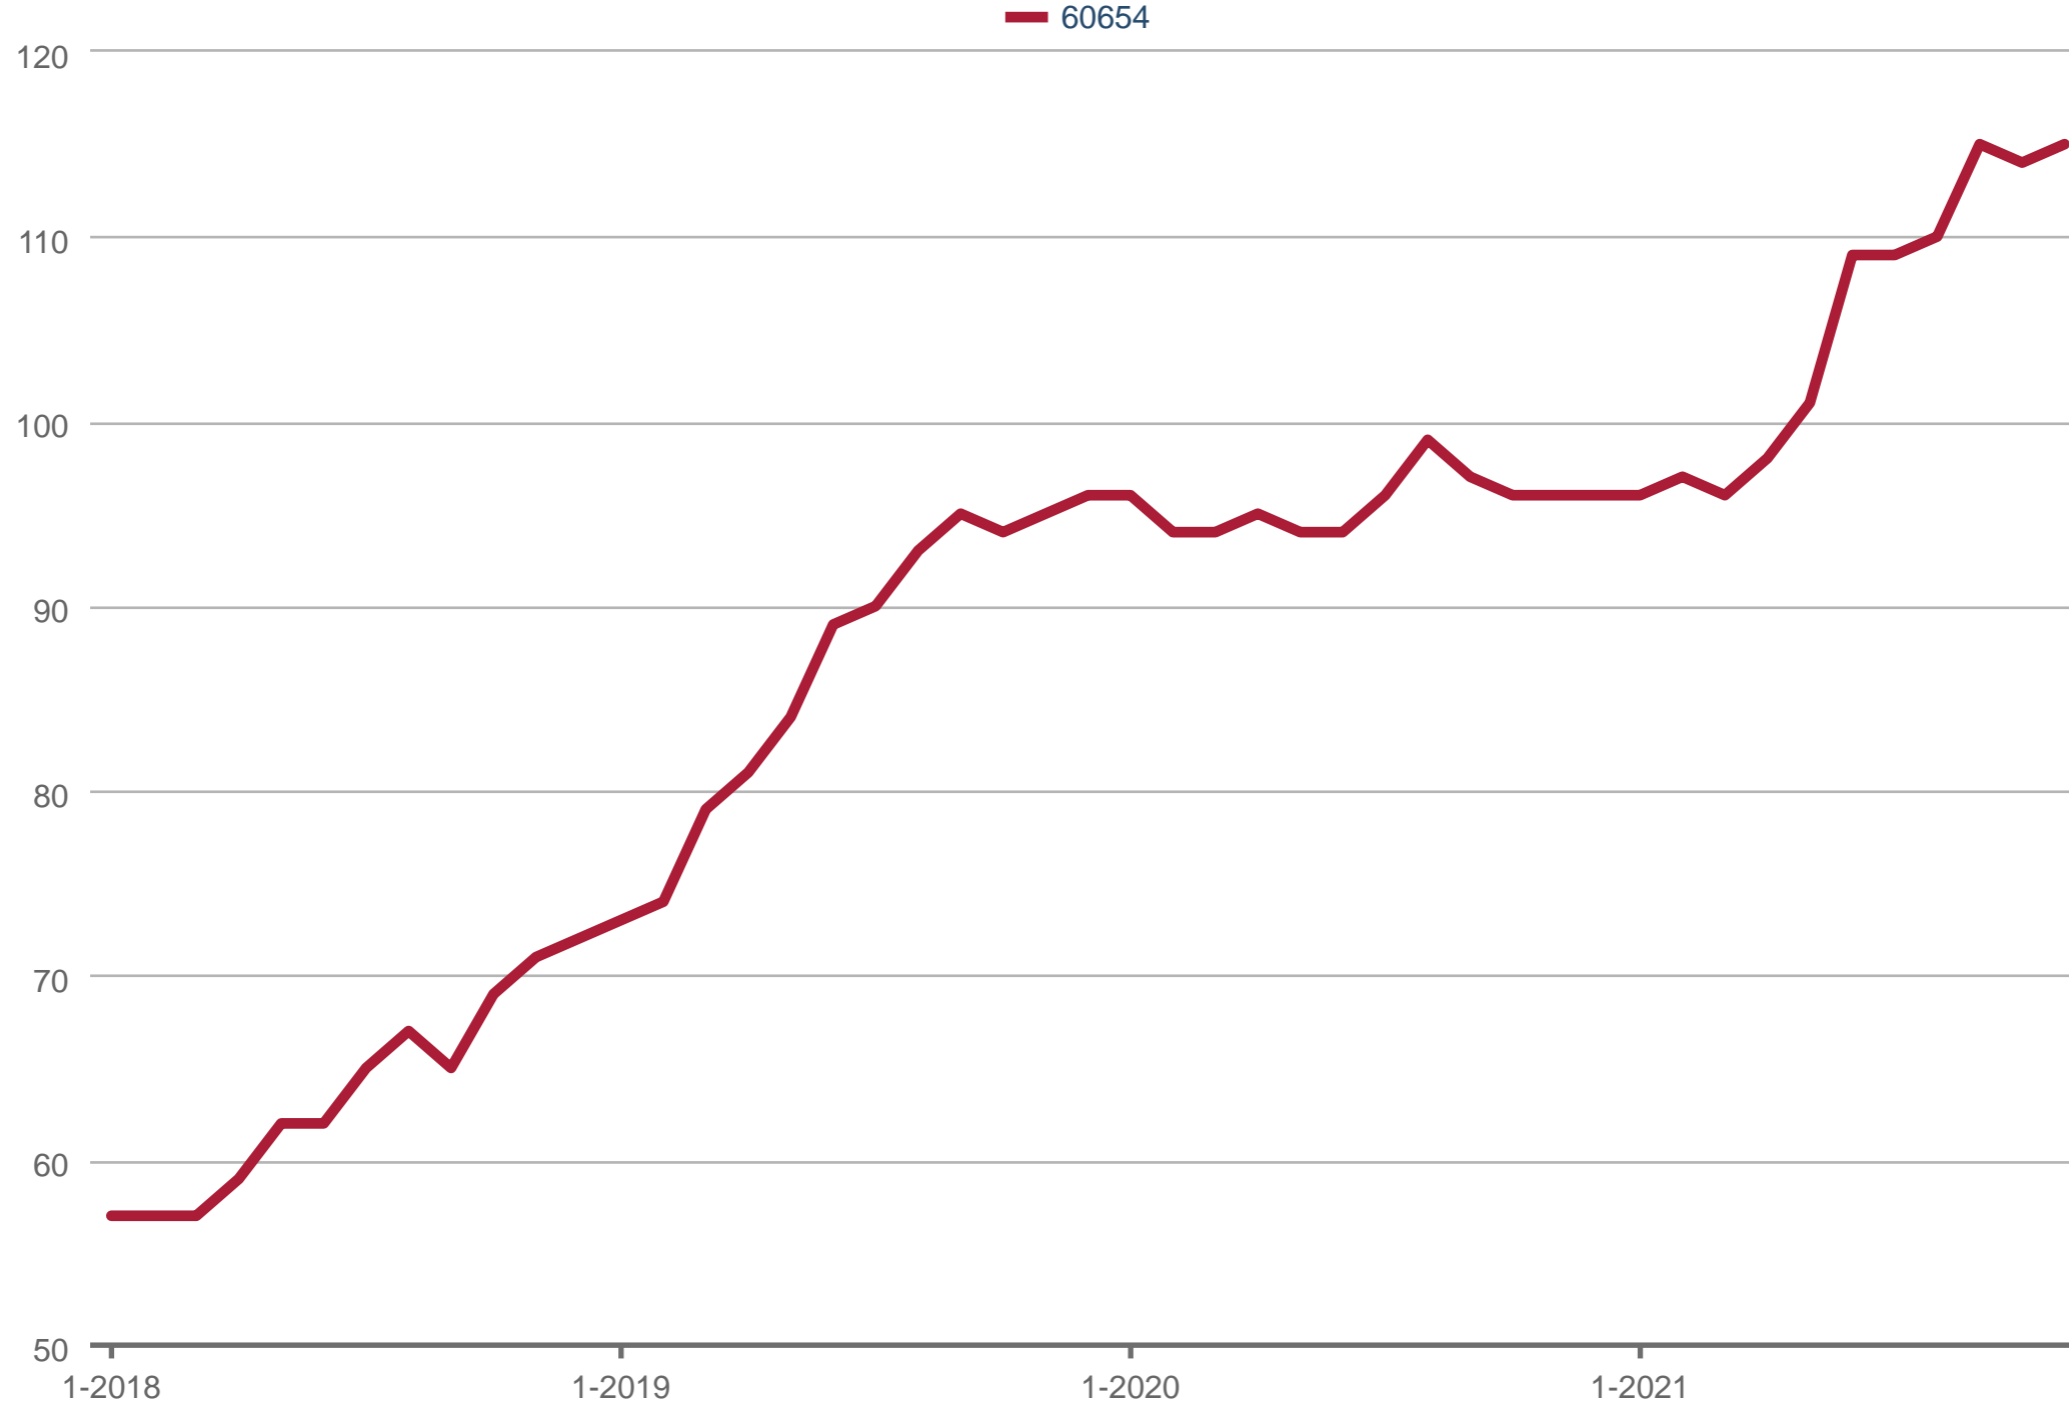

John Grafft

Award-Winning Realtor - Compass

Office: (855) 4 - GRAFFT
ChicagoRealEstate.io

Location.Location.GRAFFT

Average Market Time

60654: Resale, Single Family, Condo

Each data point is 12 months of activity. Data is from December 8, 2021.

All data from MRED. Data deemed reliable but not guaranteed. InfoSparks © 2021 ShowingTime.