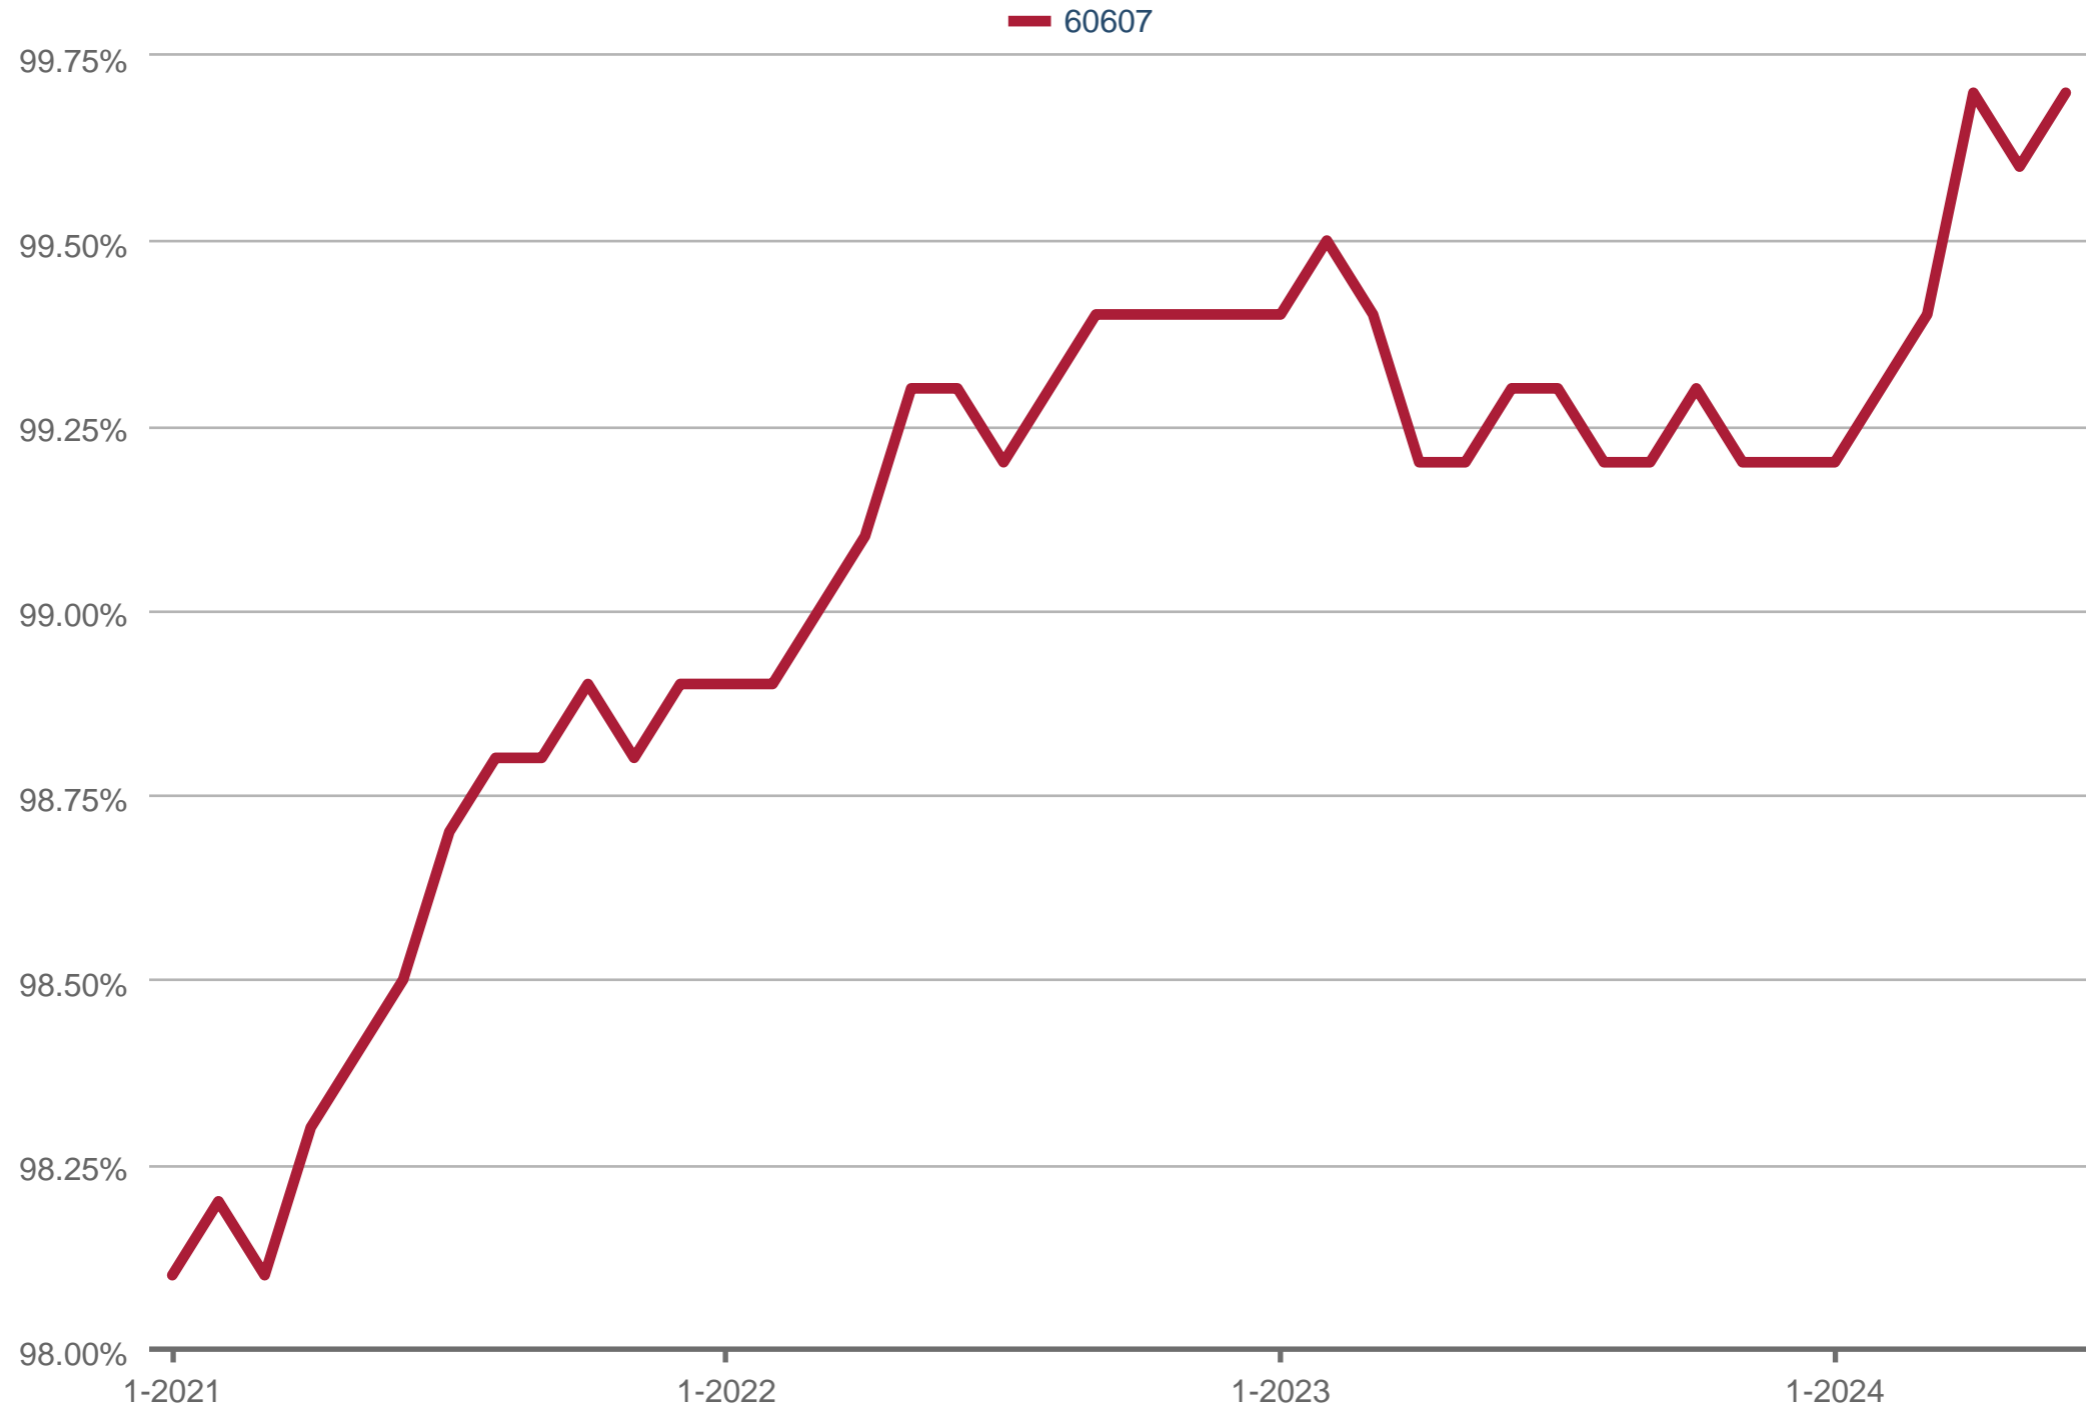

John Grafft

Award-Winning Realtor - Compass

Office: (855) 4 - GRAFFT

Cell: (312) 719-7325

ChicagoRealEstate.io

Location.Location.GRAFFT

Average Percent of Original Price

60607: Resale, Single Family, Condo

Each data point is 12 months of activity. Data is from July 17, 2024.

All data from MRED. Data deemed reliable but not guaranteed. InfoSparks © 2024 ShowingTime.