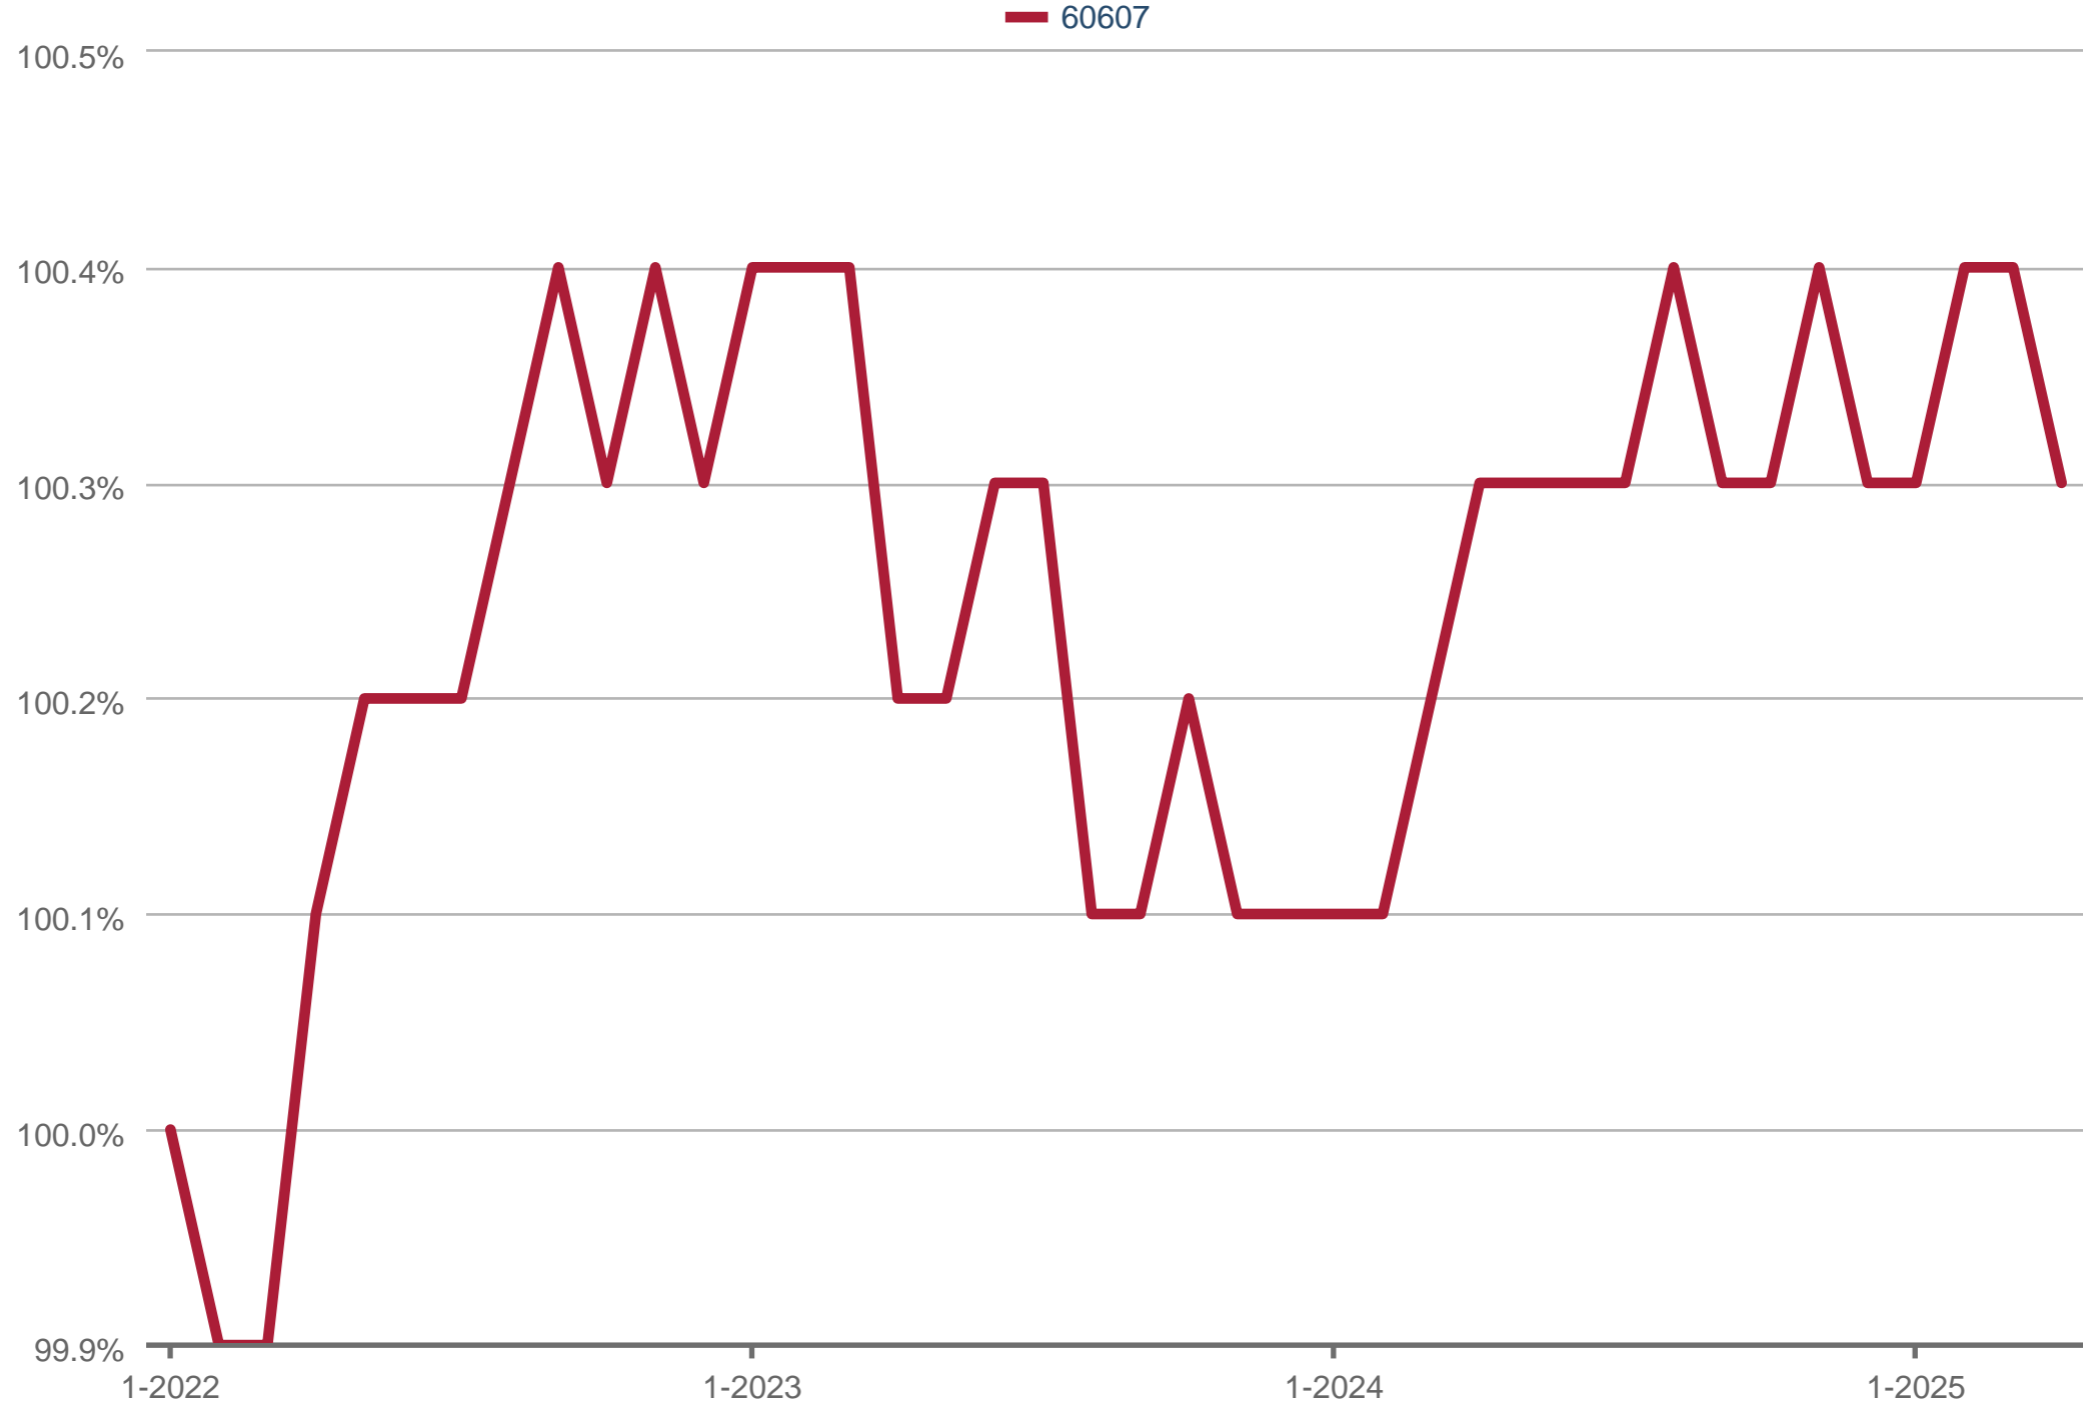

### Average Percent of Last List Price

60607: Resale, Single Family, Condo

Each data point is 12 months of activity. Data is from May 17, 2025.

All data from MRED. Data deemed reliable but not guaranteed. InfoSparks © 2025 ShowingTime.