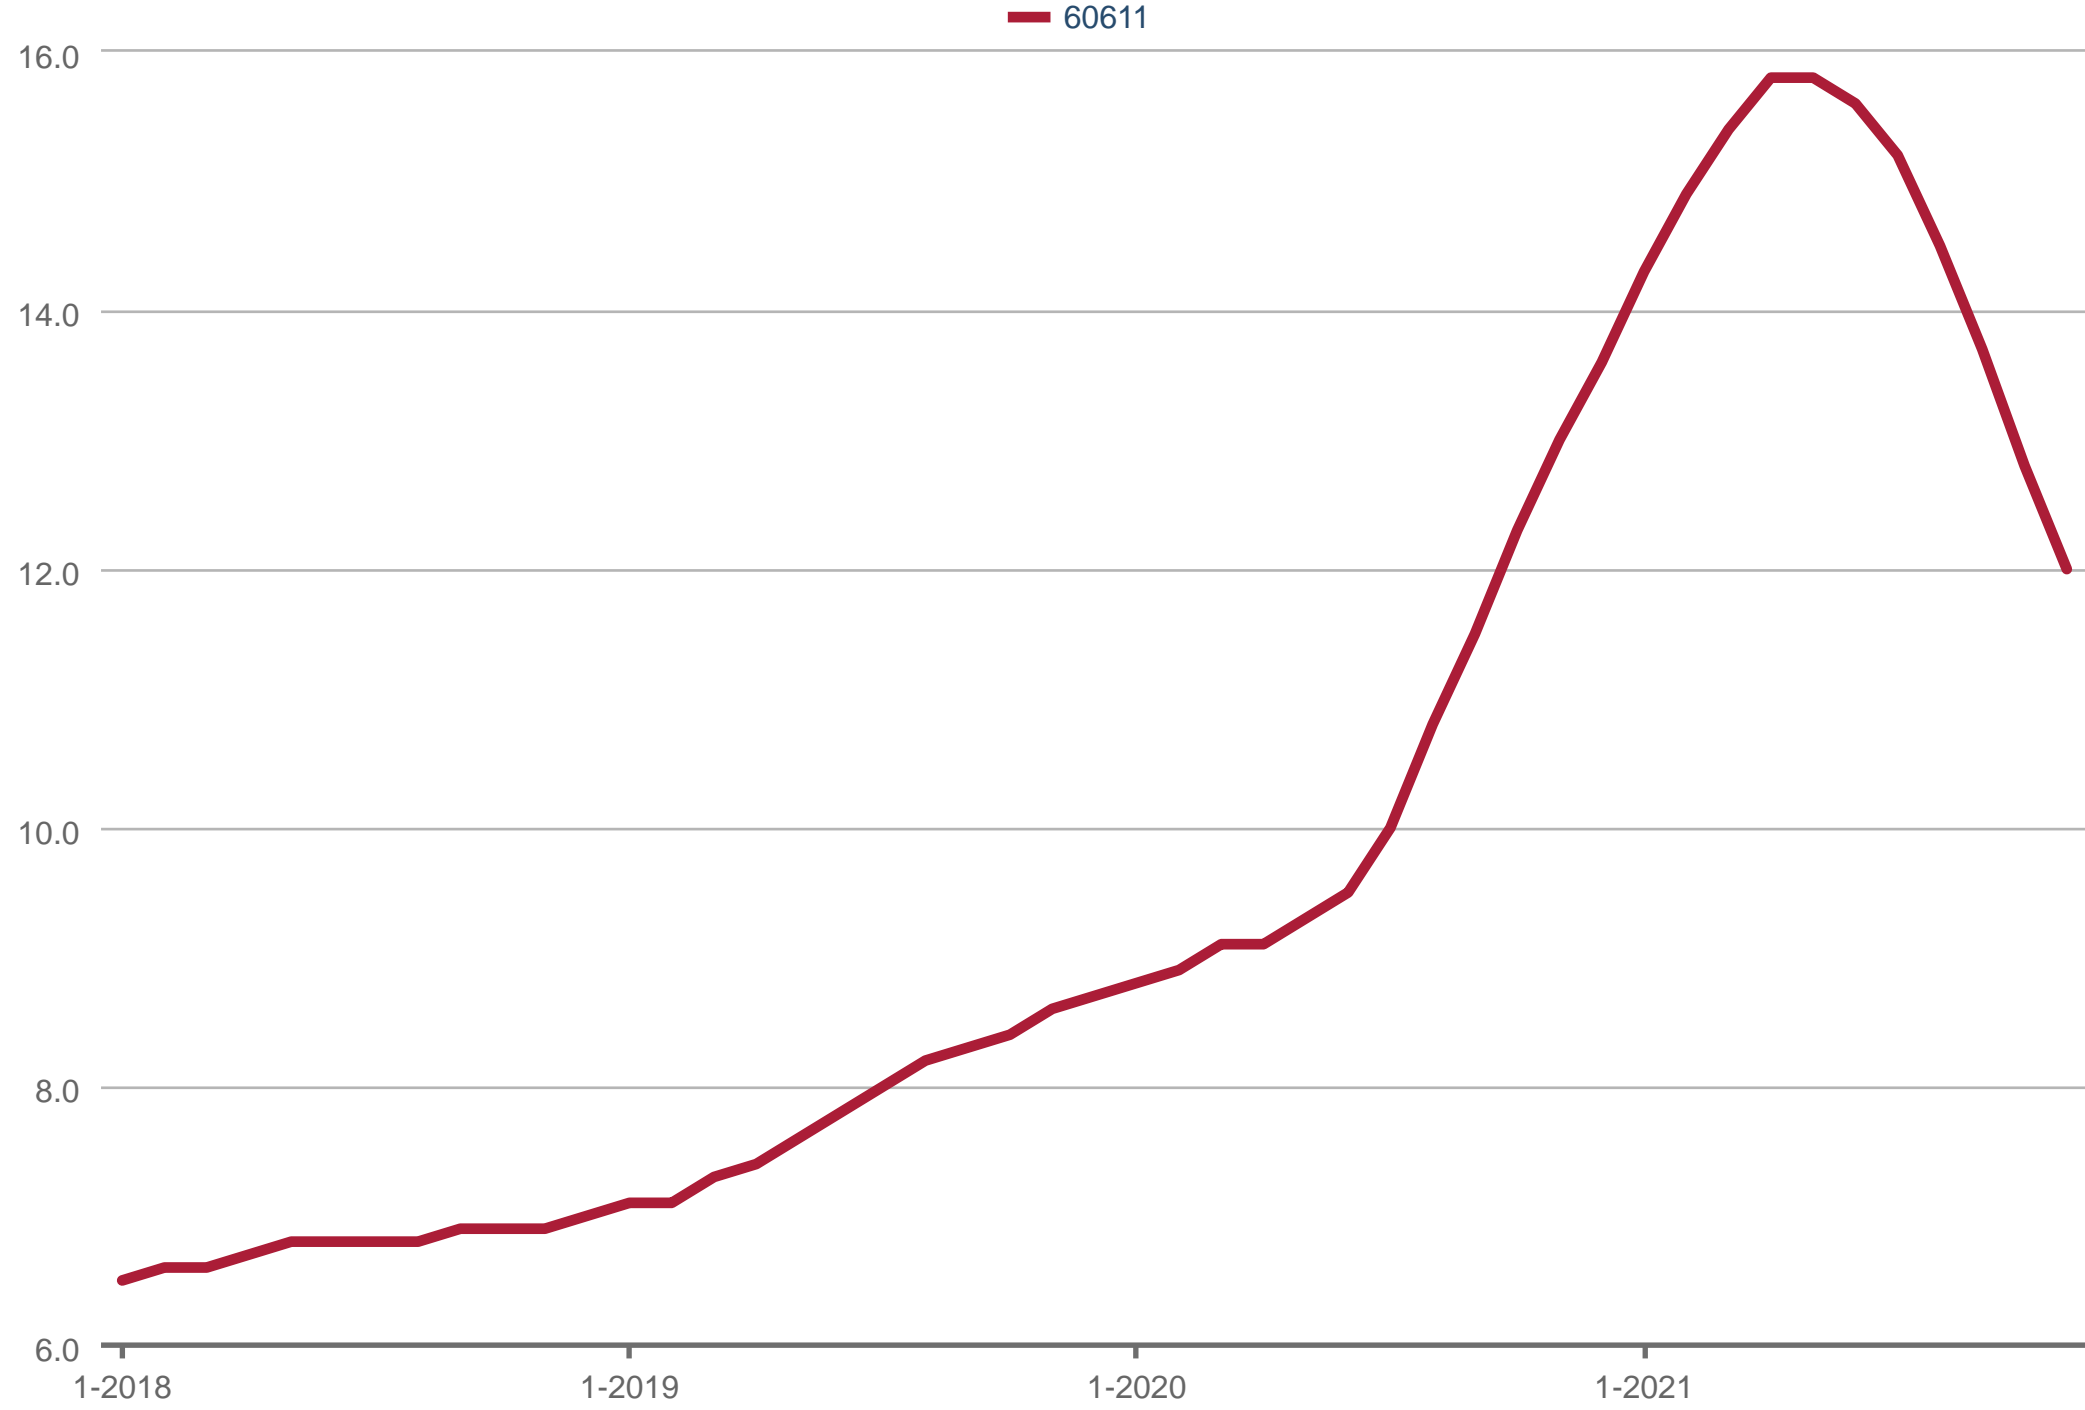

John Grafft

Award-Winning Realtor - Compass

Office: (855) 4 - GRAFFT
ChicagoRealEstate.io

Location.Location.GRAFFT

Months Supply of Homes for Sale

60611: Single Family, Condo

Each data point is 12 months of activity. Data is from December 8, 2021.