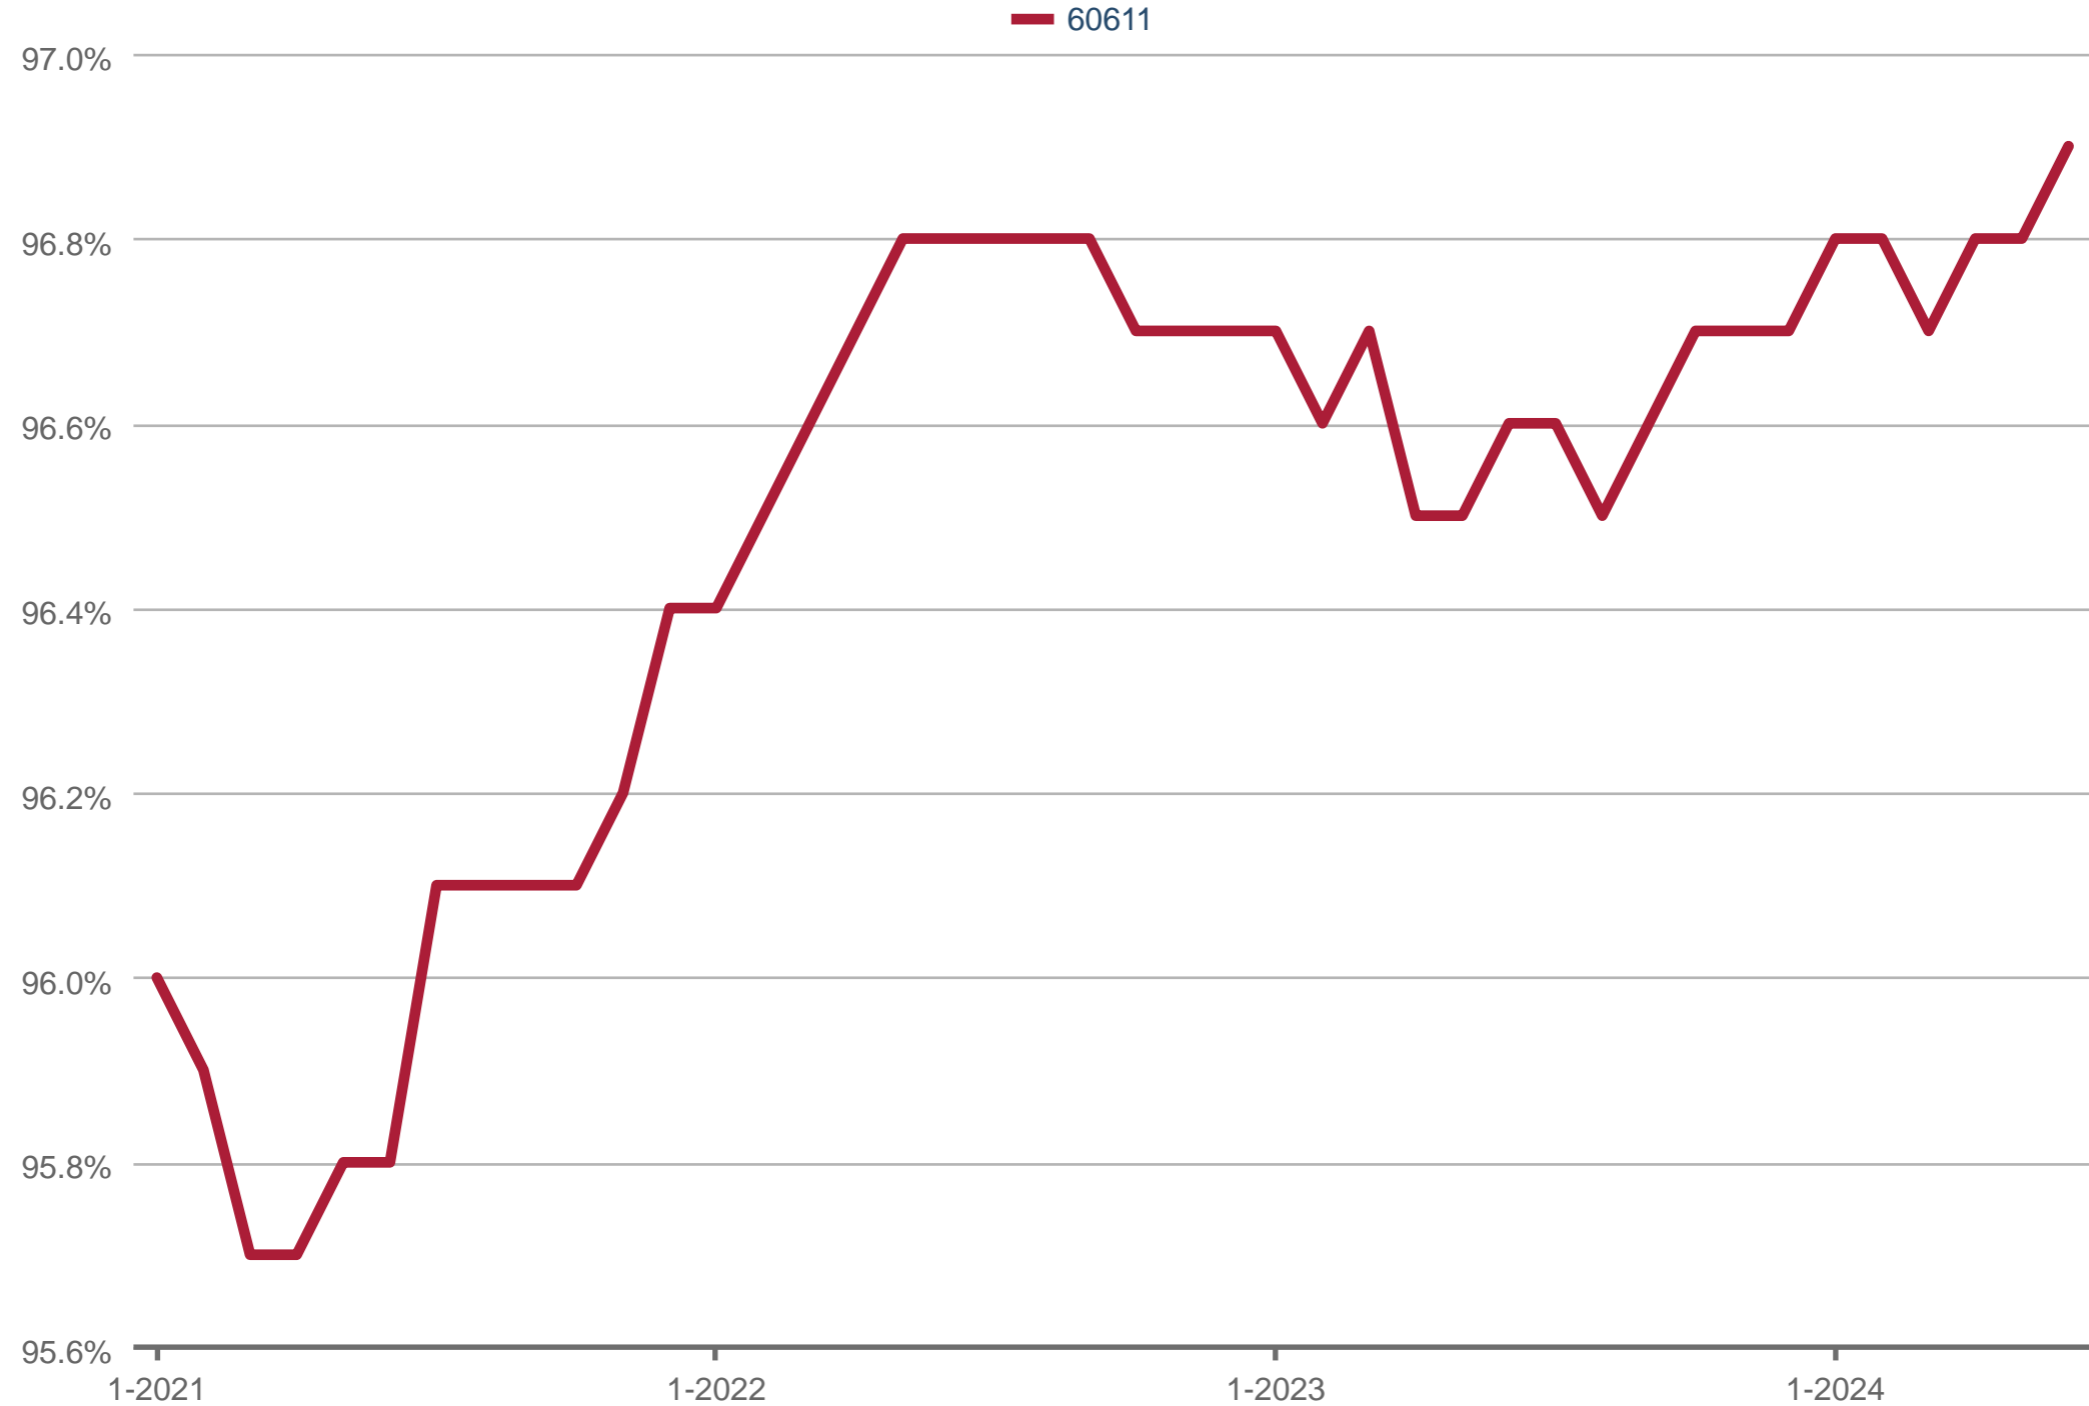

John Grafft

Award-Winning Realtor - Compass

Office: (855) 4 - GRAFFT

Cell: (312) 719-7325

ChicagoRealEstate.io

Location.Location.GRAFFT

Average Percent of Last List Price

60611: Single Family, Condo

Each data point is 12 months of activity. Data is from July 17, 2024.

All data from MRED. Data deemed reliable but not guaranteed. InfoSparks © 2024 ShowingTime.