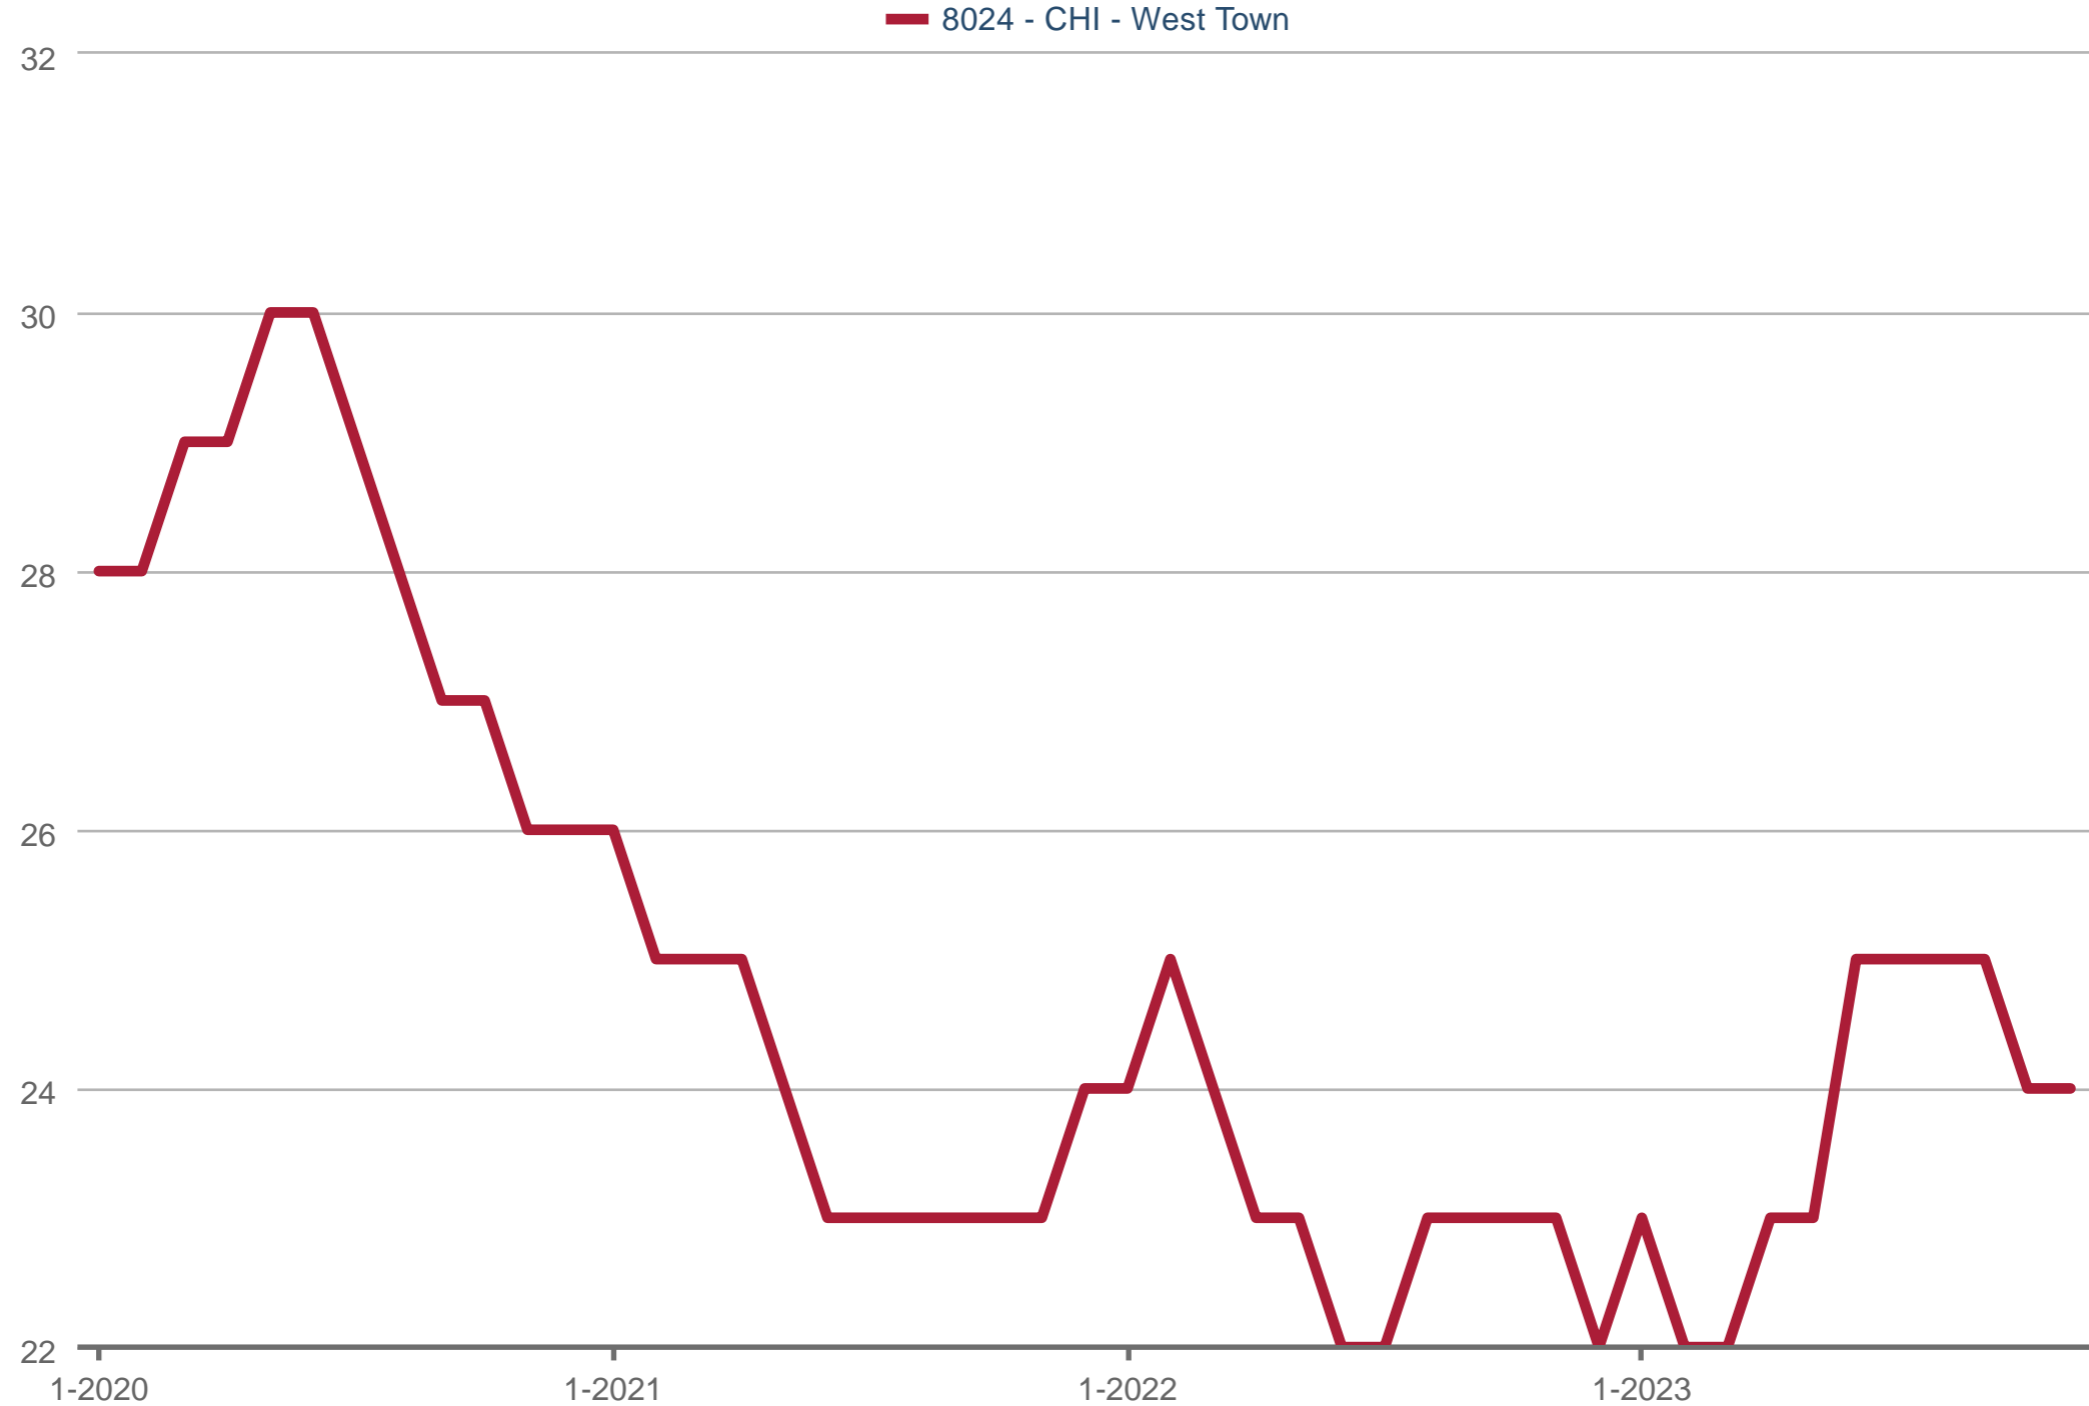

John Grafft

Award-Winning Realtor - Compass

Office: (855) 4 - GRAFFT

Cell: (312) 719-7325

ChicagoRealEstate.io

Location.Location.GRAFFT

Average Listing to Contract Days

8024 - CHI - West Town: Traditional, Resale, Single Family, Condo

Each data point is 12 months of activity. Data is from December 5, 2023.

All data from MRED. Data deemed reliable but not guaranteed. InfoSparks © 2023 ShowingTime.