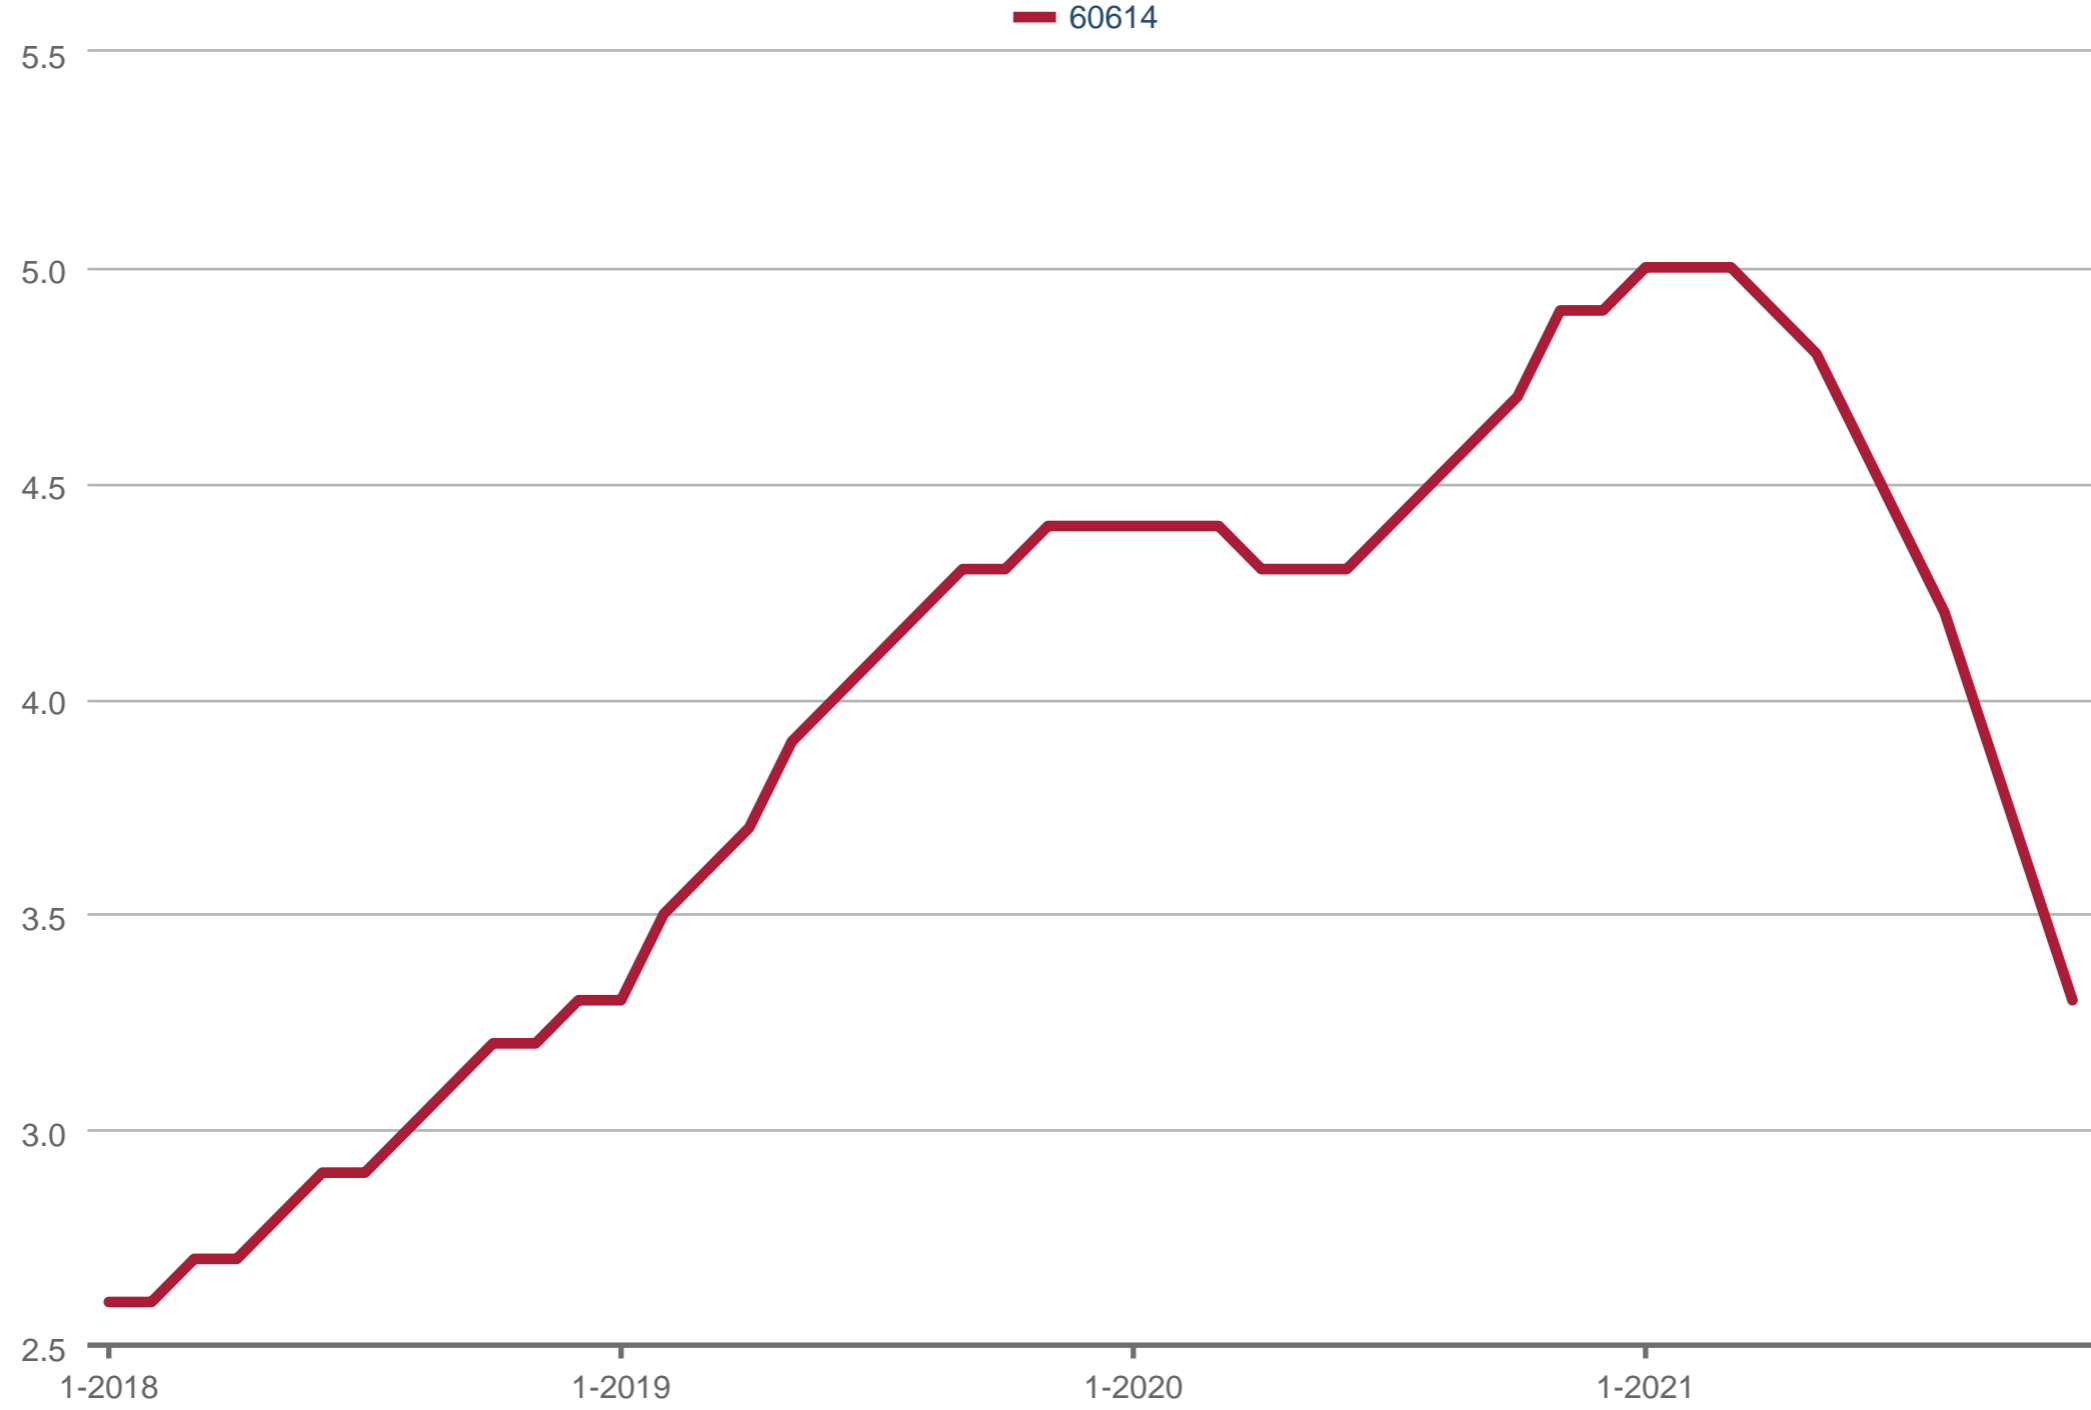

John Grafft

Award-Winning Realtor - Compass

Office: (855) 4 - GRAFFT
ChicagoRealEstate.io

Location.Location.GRAFFT

Months Supply of Homes for Sale

60614: Traditional, Resale, Single Family, Condo

Each data point is 12 months of activity. Data is from December 8, 2021.

All data from MRED. Data deemed reliable but not guaranteed. InfoSparks © 2021 ShowingTime.