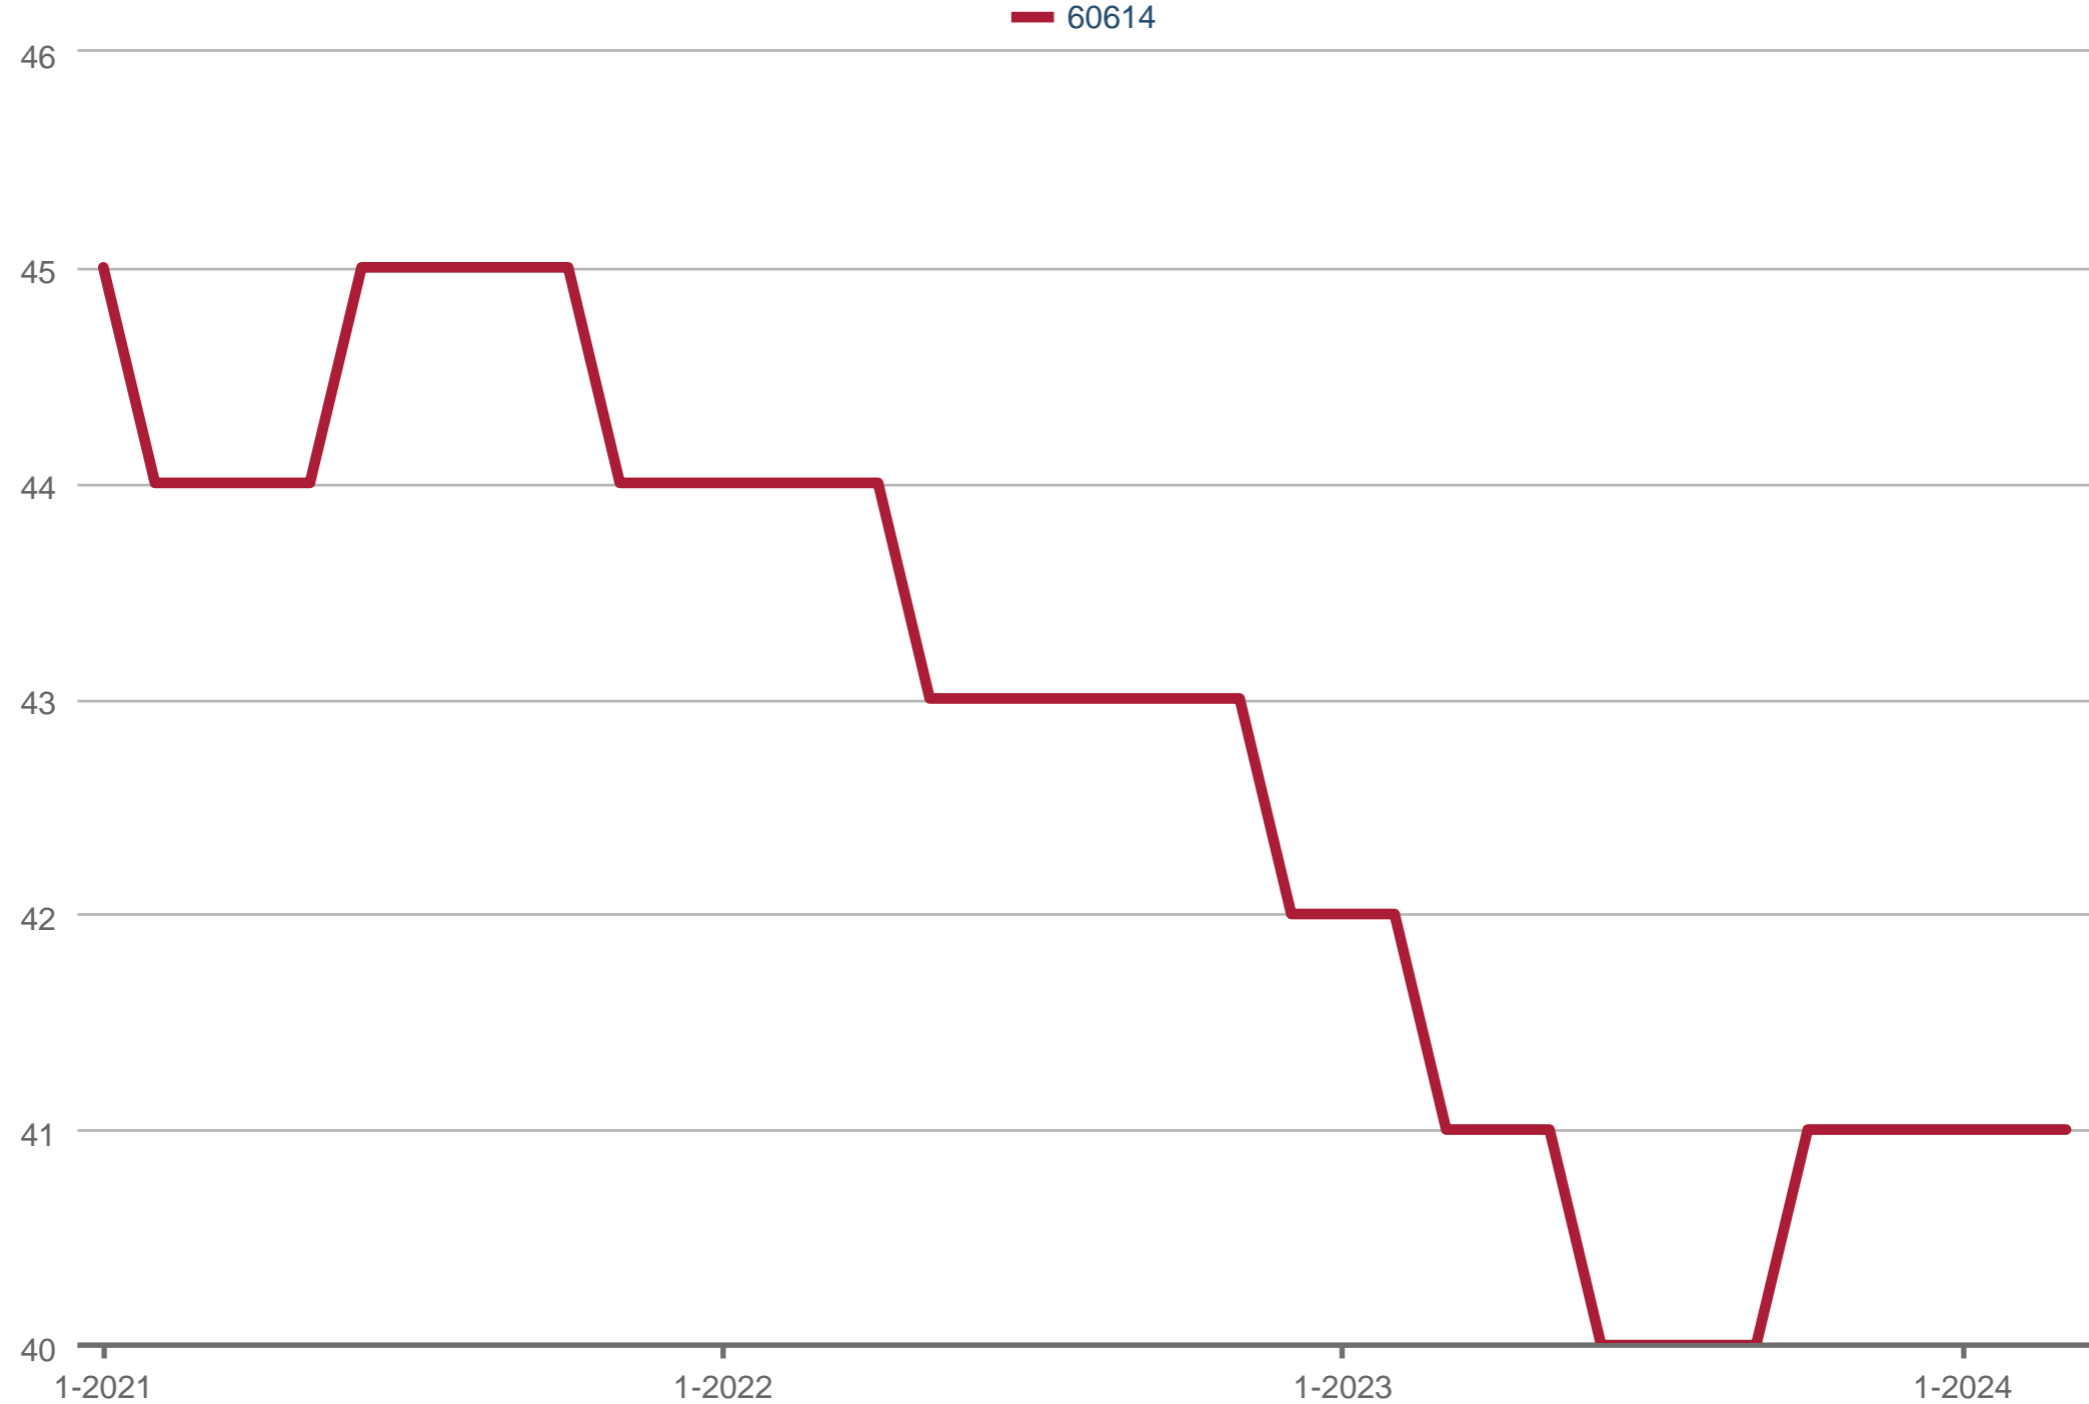

John Grafft

Award-Winning Realtor - Compass

Office: (855) 4 - GRAFFT

Cell: (312) 719-7325

ChicagoRealEstate.io

Location.Location.GRAFFT

Average Contract to Close Days

60614: Traditional, Resale, Single Family, Condo

Each data point is 12 months of activity. Data is from April 25, 2024.