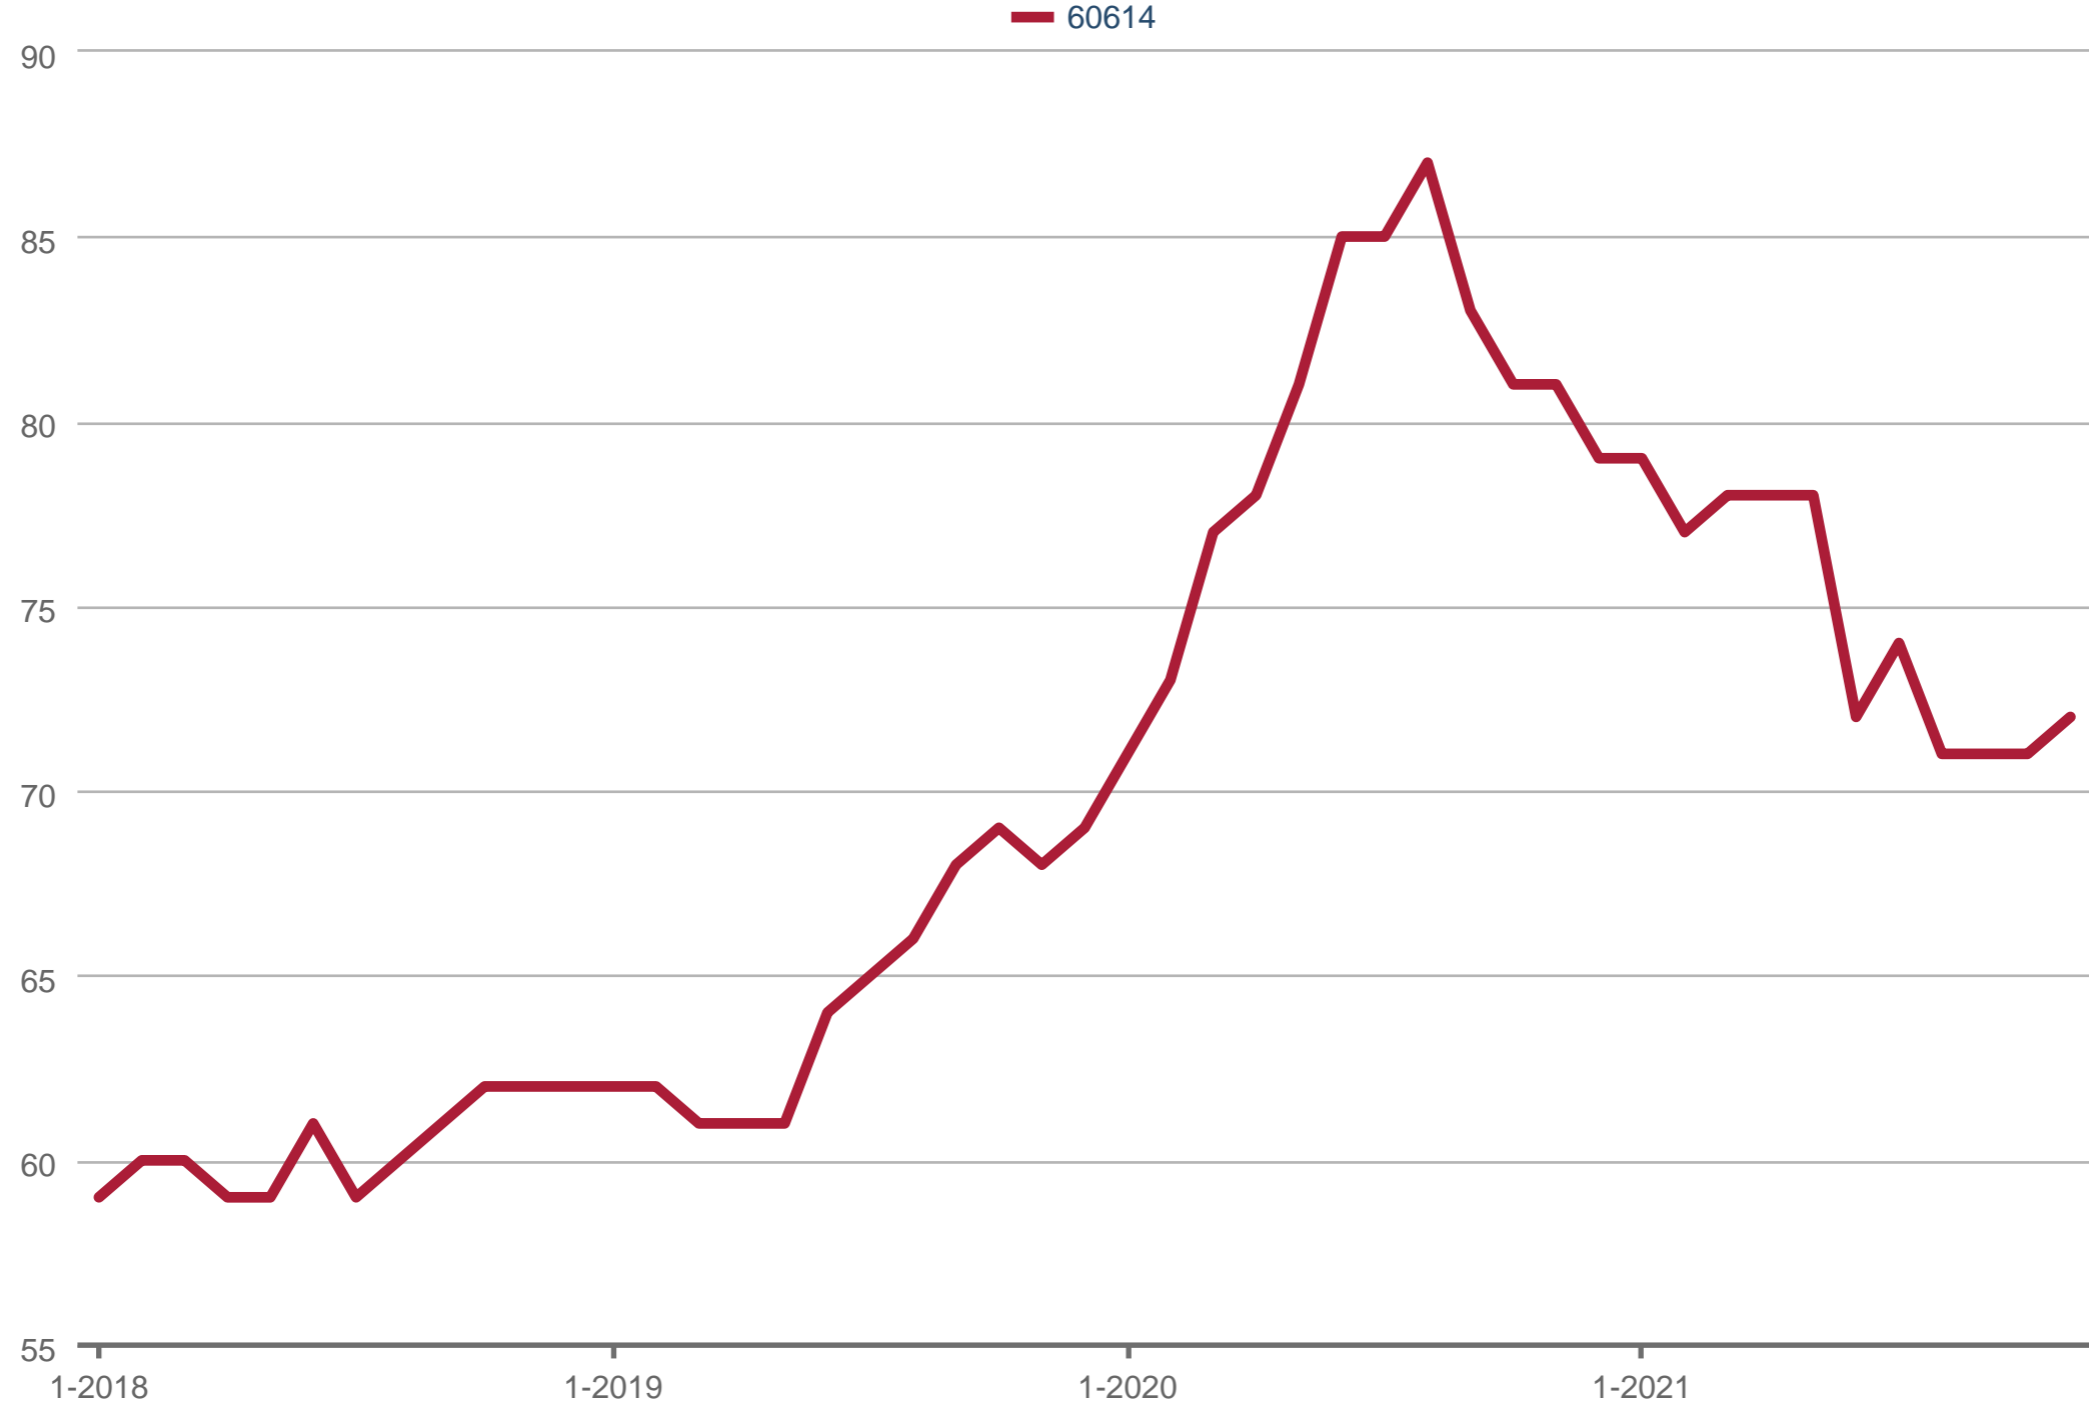

**John Grafft**

Award-Winning Realtor - Compass

Office: (855) 4 - GRAFFT  
[ChicagoRealEstate.io](http://ChicagoRealEstate.io)

*Location.Location.GRAFFT*

### Average Market Time

60614: Traditional, Resale, Single Family, Condo

Each data point is 12 months of activity. Data is from December 8, 2021.

All data from MRED. Data deemed reliable but not guaranteed. InfoSparks © 2021 ShowingTime.