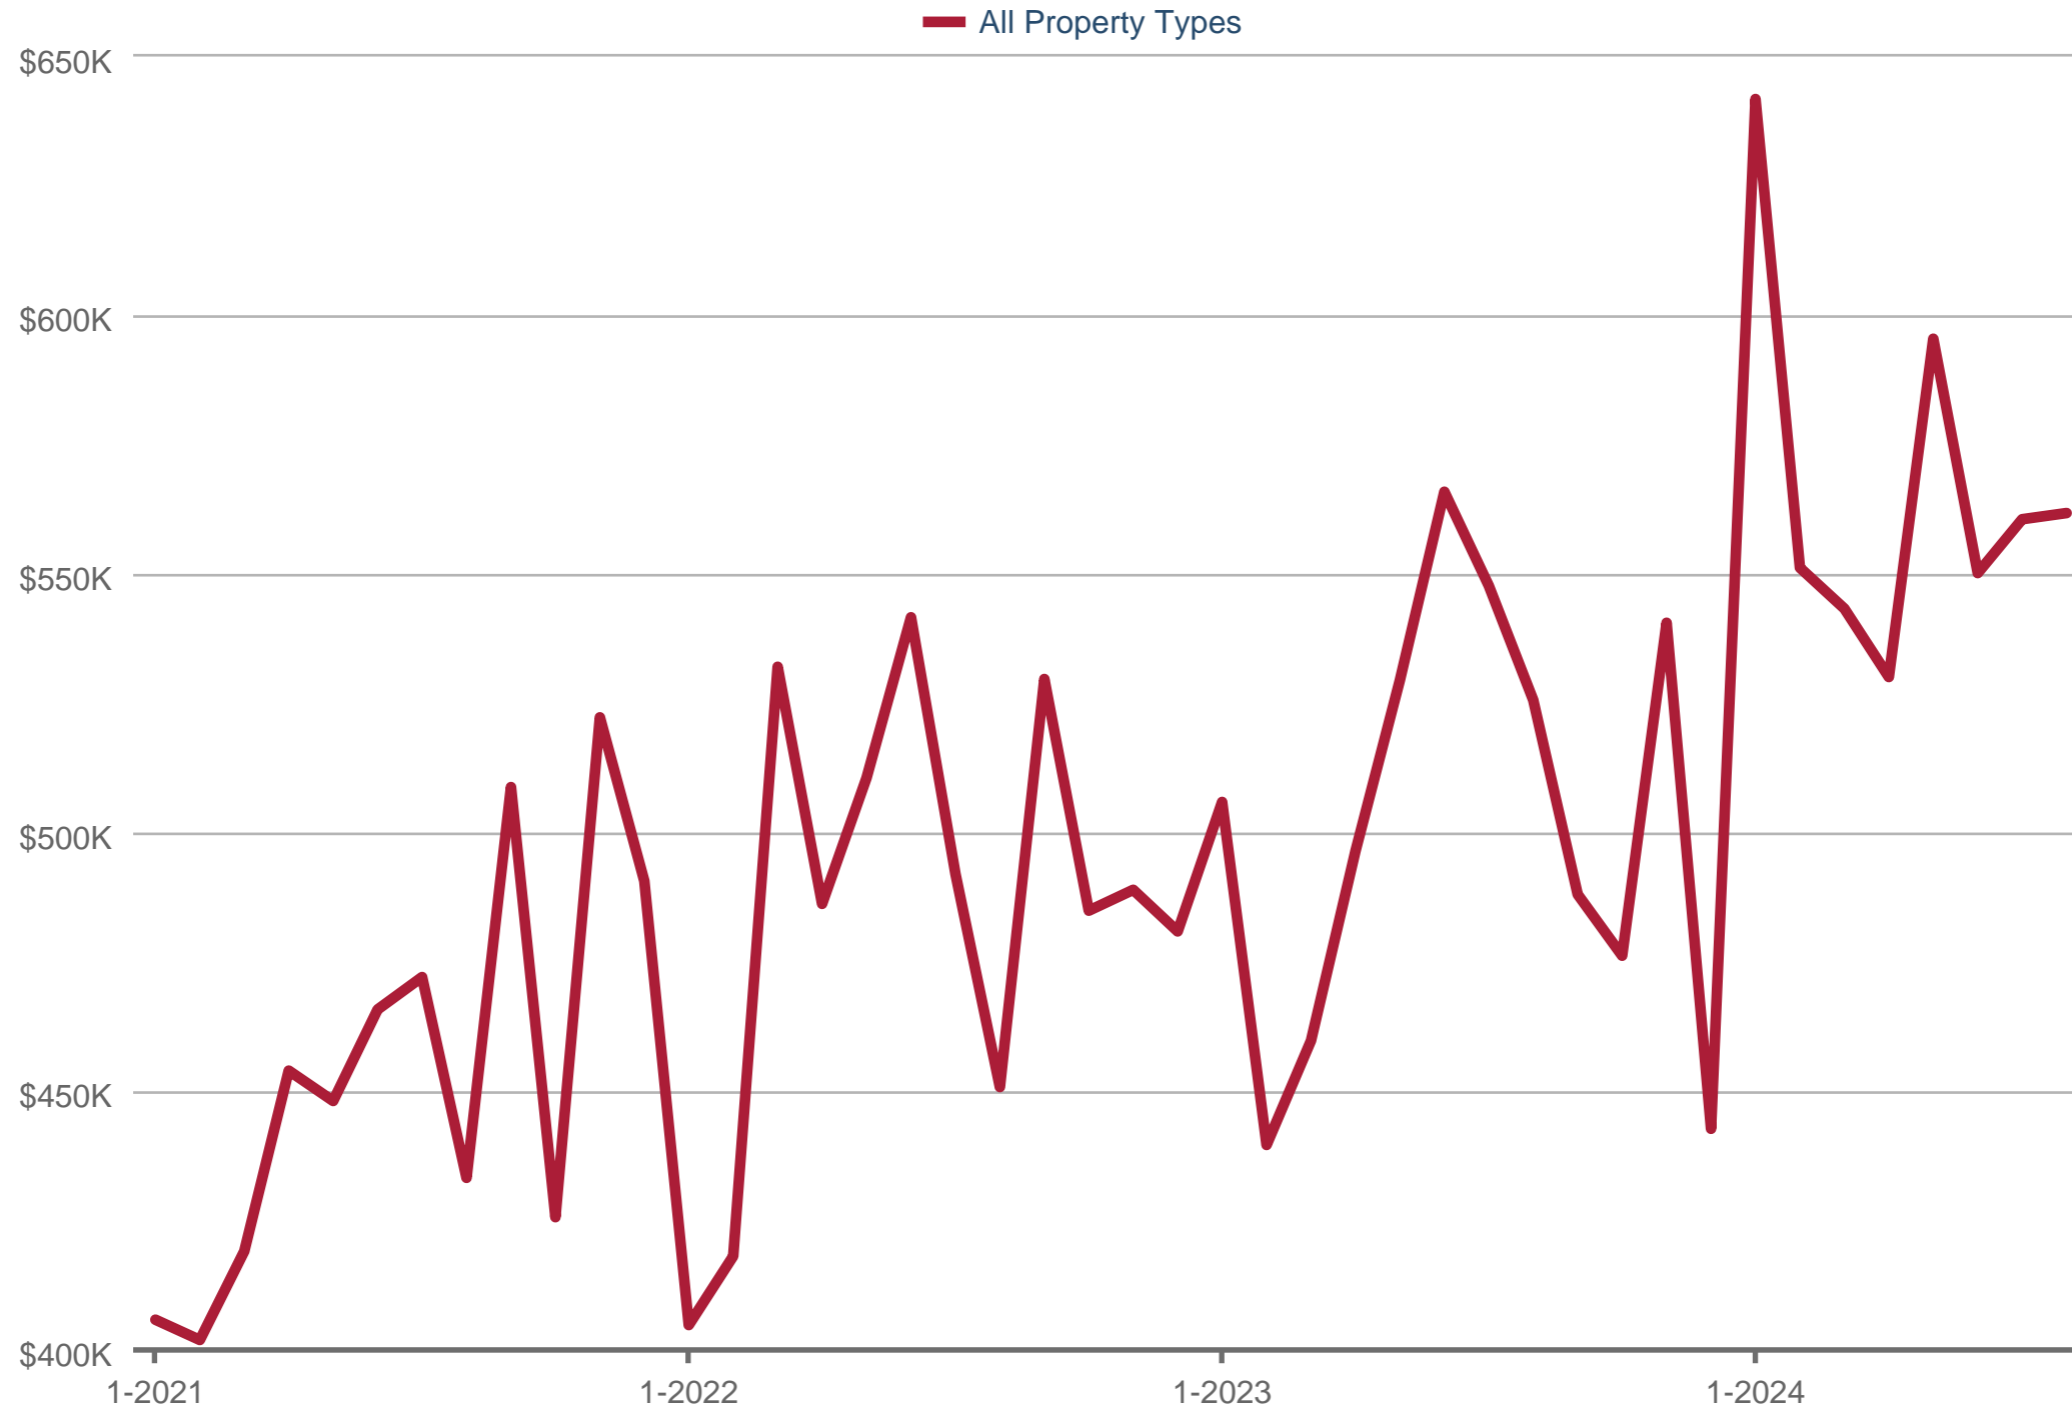

HOMER LAND

Realtor

Office: 630-222-2222

Cell: (630) 244-4186

nminier@coldwellhomes.com

www.NicoleMinier.com

Average Sales Price - By Property Type

174 - Campton Hills / St. Charles: Single Family

Each data point is one month of activity. Data is from September 26, 2024.

All data from MRED. Data deemed reliable but not guaranteed. InfoSparks © 2024 ShowingTime.