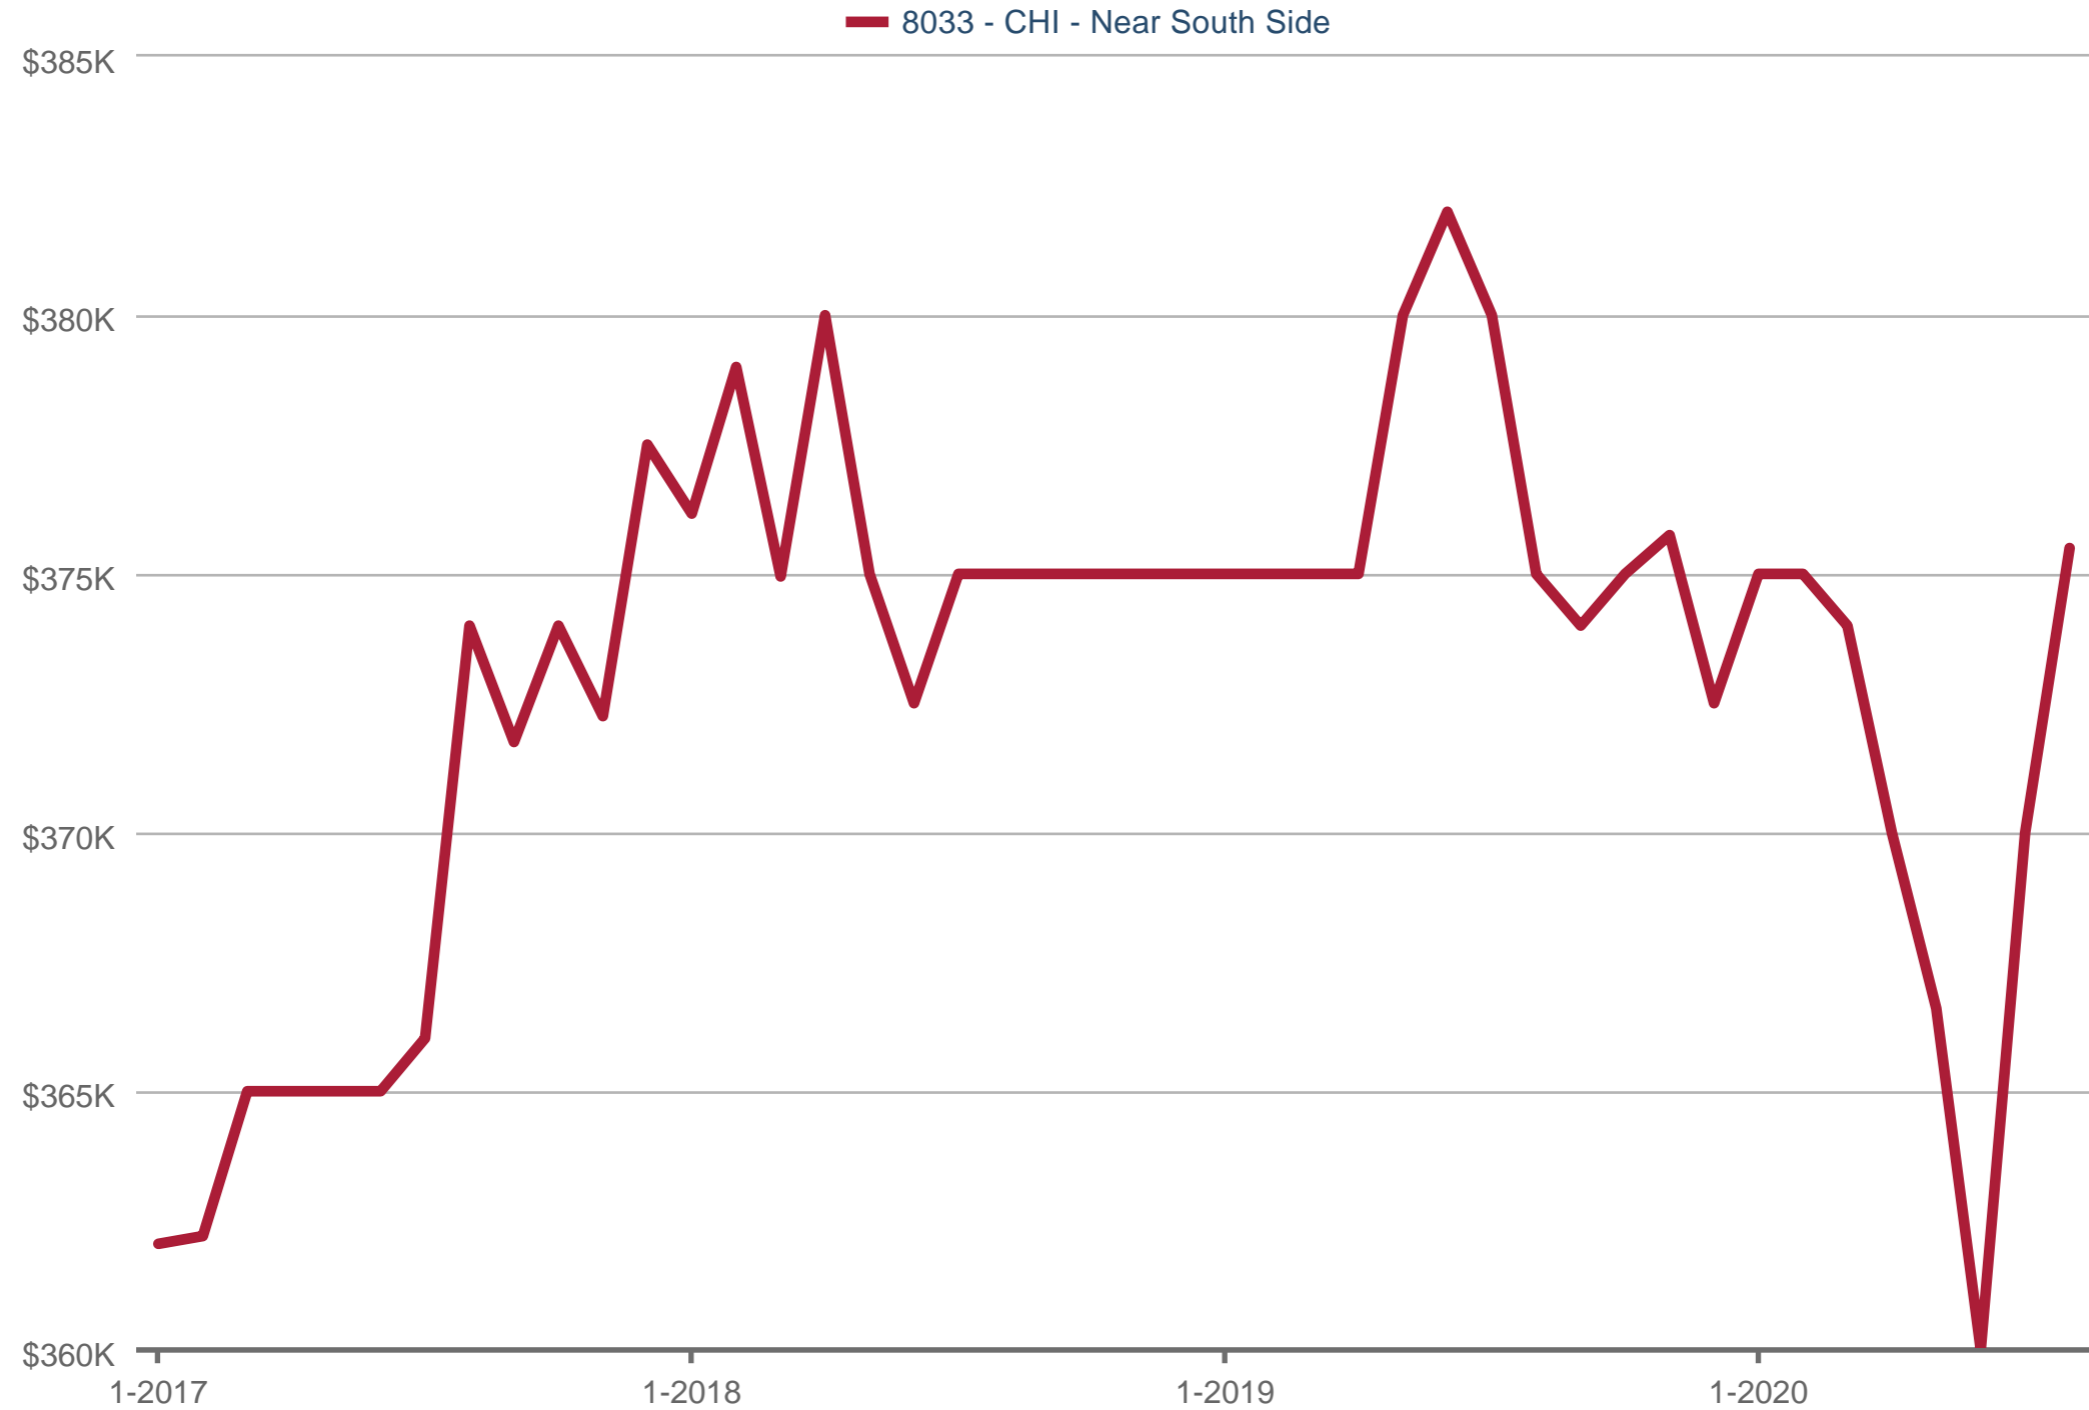

Doug Harter

Executive VP, Broker - Baird & Warner

Office: (312) 216-5882
doug.harter@bairdwarner.com
dougharter.com

Median Sales Price

8033 - CHI - Near South Side: Single Family

Each data point is 12 months of activity. Data is from September 28, 2020.